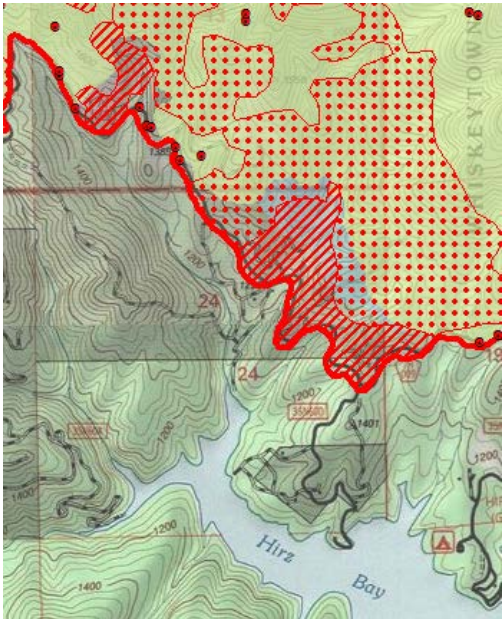

Comments /notes on tonight's mission and this interpretation:

I started my interpretation with the 08/14/2018 fire perimeter provided by incident. New growth – 1,632 acres. The fire grew mainly to the Northwest and North with a small area of growth to the south.

Yellow is 8/14/2018's IR heat perimeter. Blue is 8/14/2018 GISS Perimeter. Red line is current IR heat perimeter.

North Perimeter growth: Fire continues to grow to the Northwest, west & south. There is intense heat as well as scattered heat in this area and some isolated heat sources. One isolated heat outside perimeter. Breakout poly just to the north as well.

INFRARED INTERPRETER'S DAILY LOG

West Perimeter growth: Two small breakout polygons along Doe Gulch in section 3 North of Bastard Canyon

South Perimeter growth: Small area of growth just north of Hirz Bay

INFRARED INTERPRETER'S DAILY LOG

Intense heat along areas where perimeter grew over night. Areas of scattered and isolated heat throughout interior.