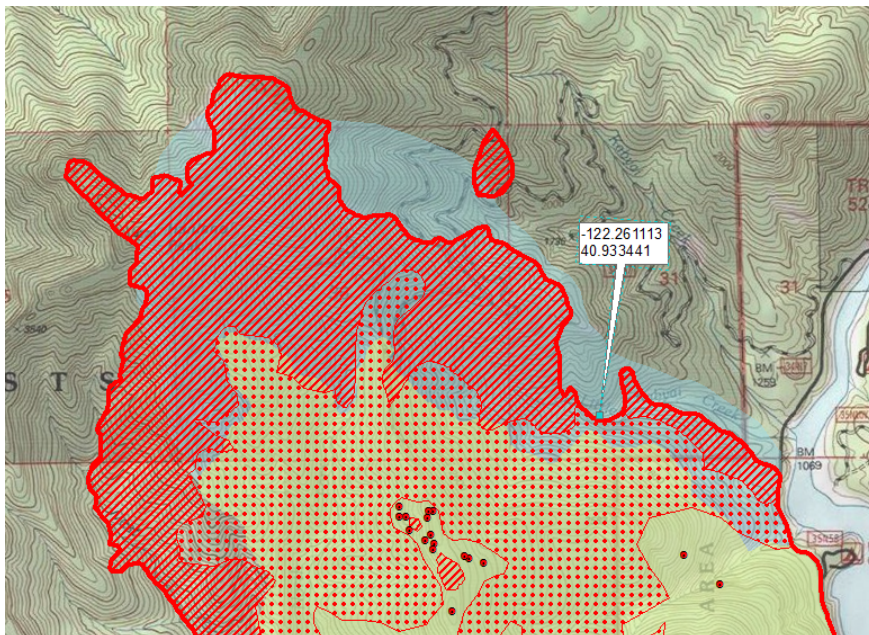

Comments /notes on tonight's mission and this interpretation:

I started my interpretation with the 08/14/2018 fire perimeter provided by incident. New growth – 1,632 acres. The fire grew mainly to the Northwest and North with a small area of growth to the south.

Yellow is 8/14/2018's IR heat perimeter. Blue is 8/14/2018 GISS Perimeter. Red line is current IR heat perimeter.

North Perimeter growth: Fire continues to grow to the Northwest, west & south. There is intense heat as well as scattered heat in this area and some isolated heat sources. One isolated heat outside perimeter. Breakout poly just to the north as well.

INFRARED INTERPRETER'S DAILY LOG

West Perimeter growth: Two small breakout polygons along Doe Gulch in section 3 North of Bastard Canyon

South Perimeter growth: Small area of growth just north of Hirz Bay