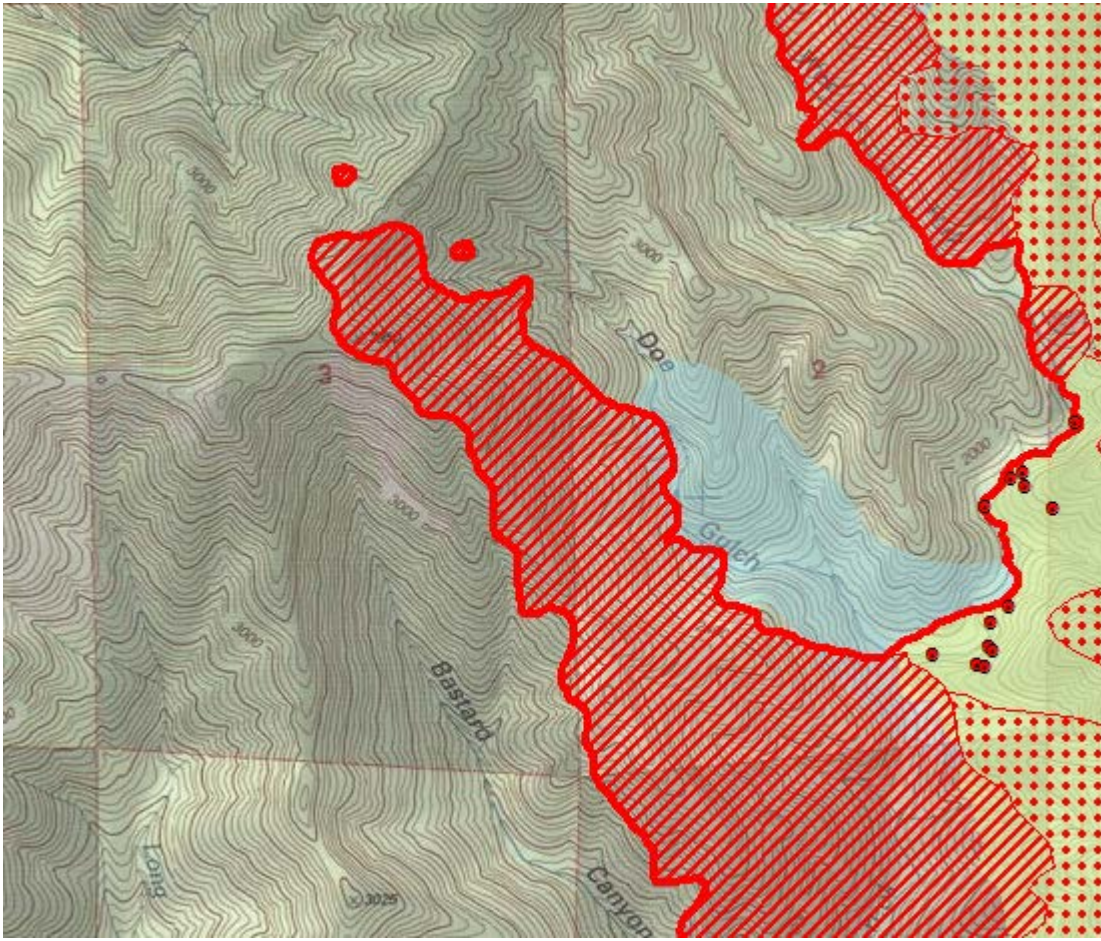

Comments /notes on tonight's mission and this interpretation:

I started my interpretation with the 08/14/2018 fire perimeter provided by incident. New growth – 1,632 acres. The fire grew mainly to the Northwest and North with a small area of growth to the south.

Yellow is 8/14/2018's IR heat perimeter. Blue is 8/14/2018 GISS Perimeter. Red line is current IR heat perimeter.

North Perimeter growth: Fire continues to grow to the Northwest, west & south. There is intense heat as well as scattered heat in this area and some isolated heat sources. One isolated heat outside perimeter. Breakout poly just to the north as well.

INFRARED INTERPRETER'S DAILY LOG

West Perimeter growth: Two small breakout polygons along Doe Gulch in section 3 North of Bastard Canyon

South Perimeter growth: Small area of growth just north of Hirz Bay