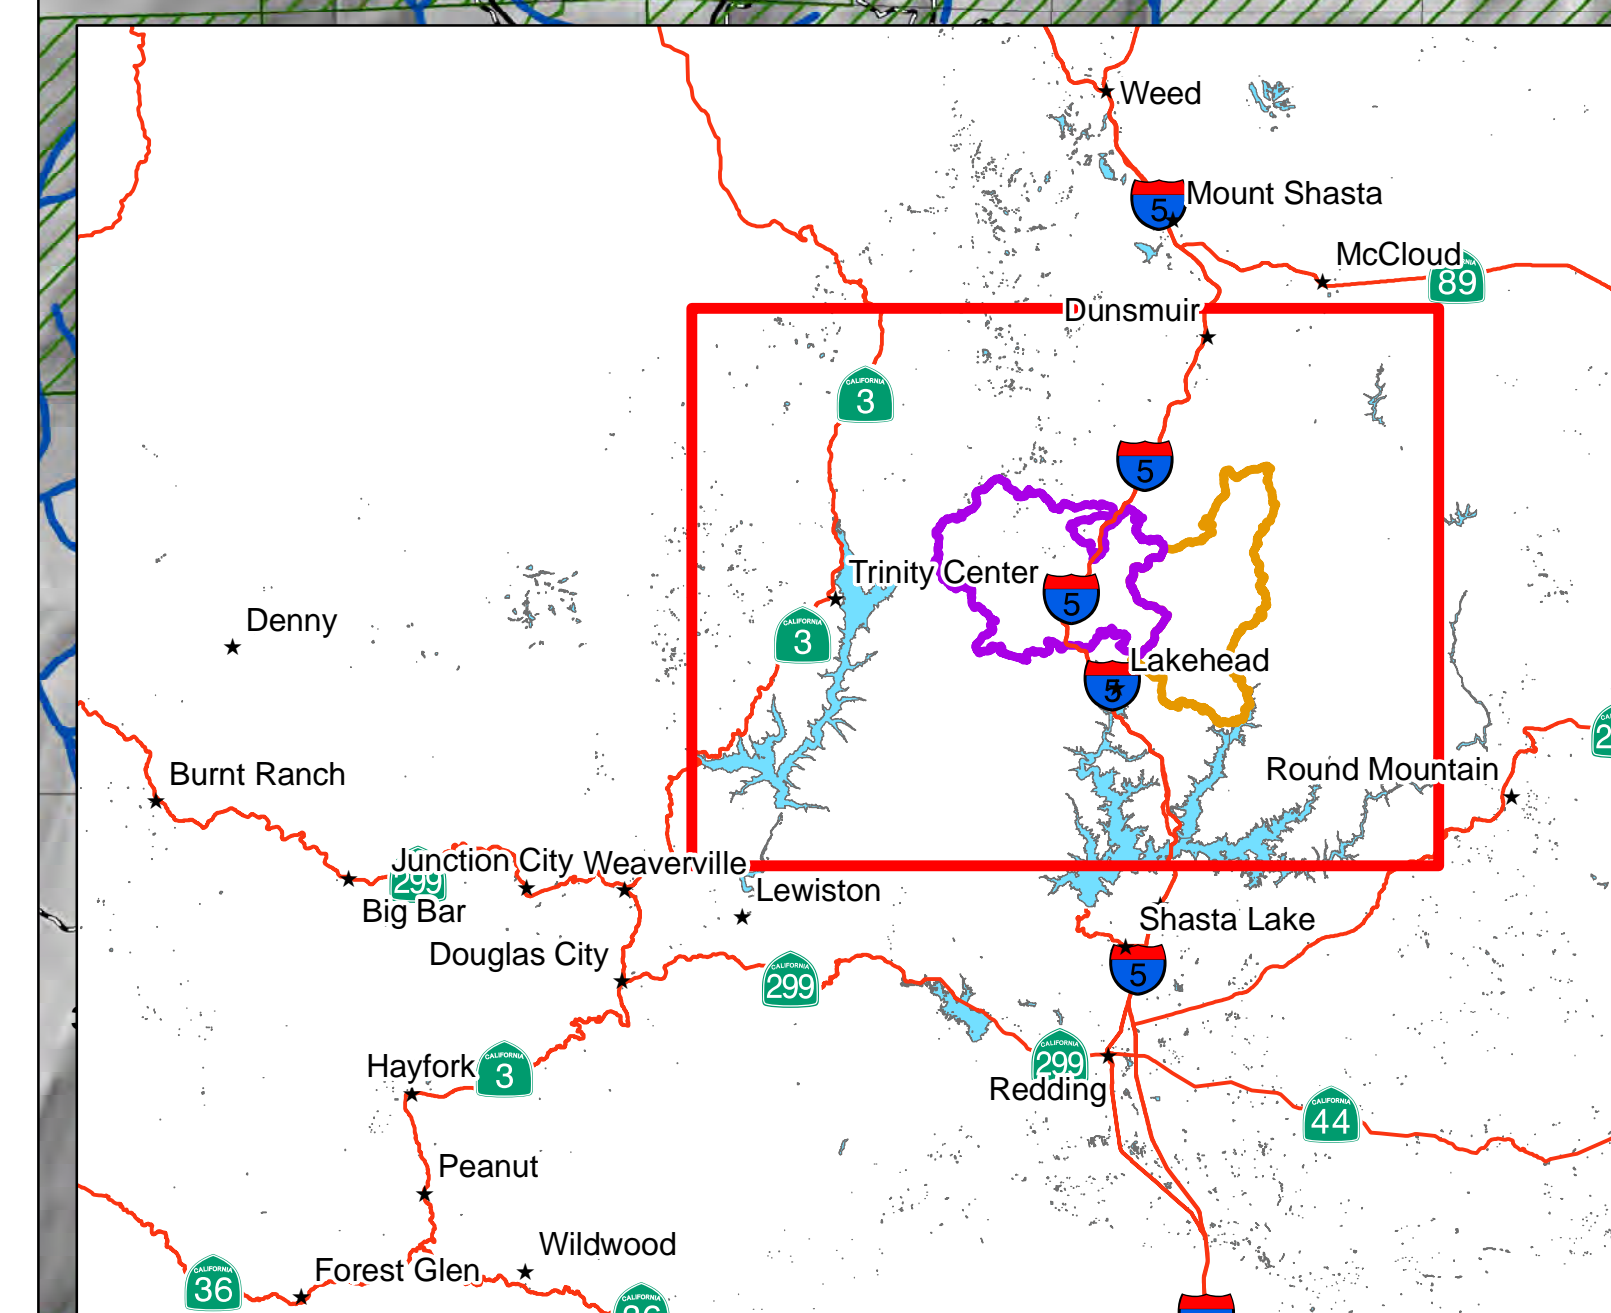

HIRZ DELTA BAER Soil Burn Severity 09/23/2018

Legend

- Town
- ⊛ Peak
- Recreation Site
- Major Highway
- Stream
- McCloud River
- Roads Open to All Vehicles, Yearlong
- Roads Open to All Vehicles, Seasonal
- Roads Open to Highway Legal Vehicles Only, Yearlong
- Roads Open to Highway Legal Vehicles Only, Seasonal

Incident Name

- Delta
- Hirz
- H6 Subwatershed

Land Status

- USDA FOREST SERVICE

SBS

- Very Low
- Low
- Moderate
- High

Minnesota