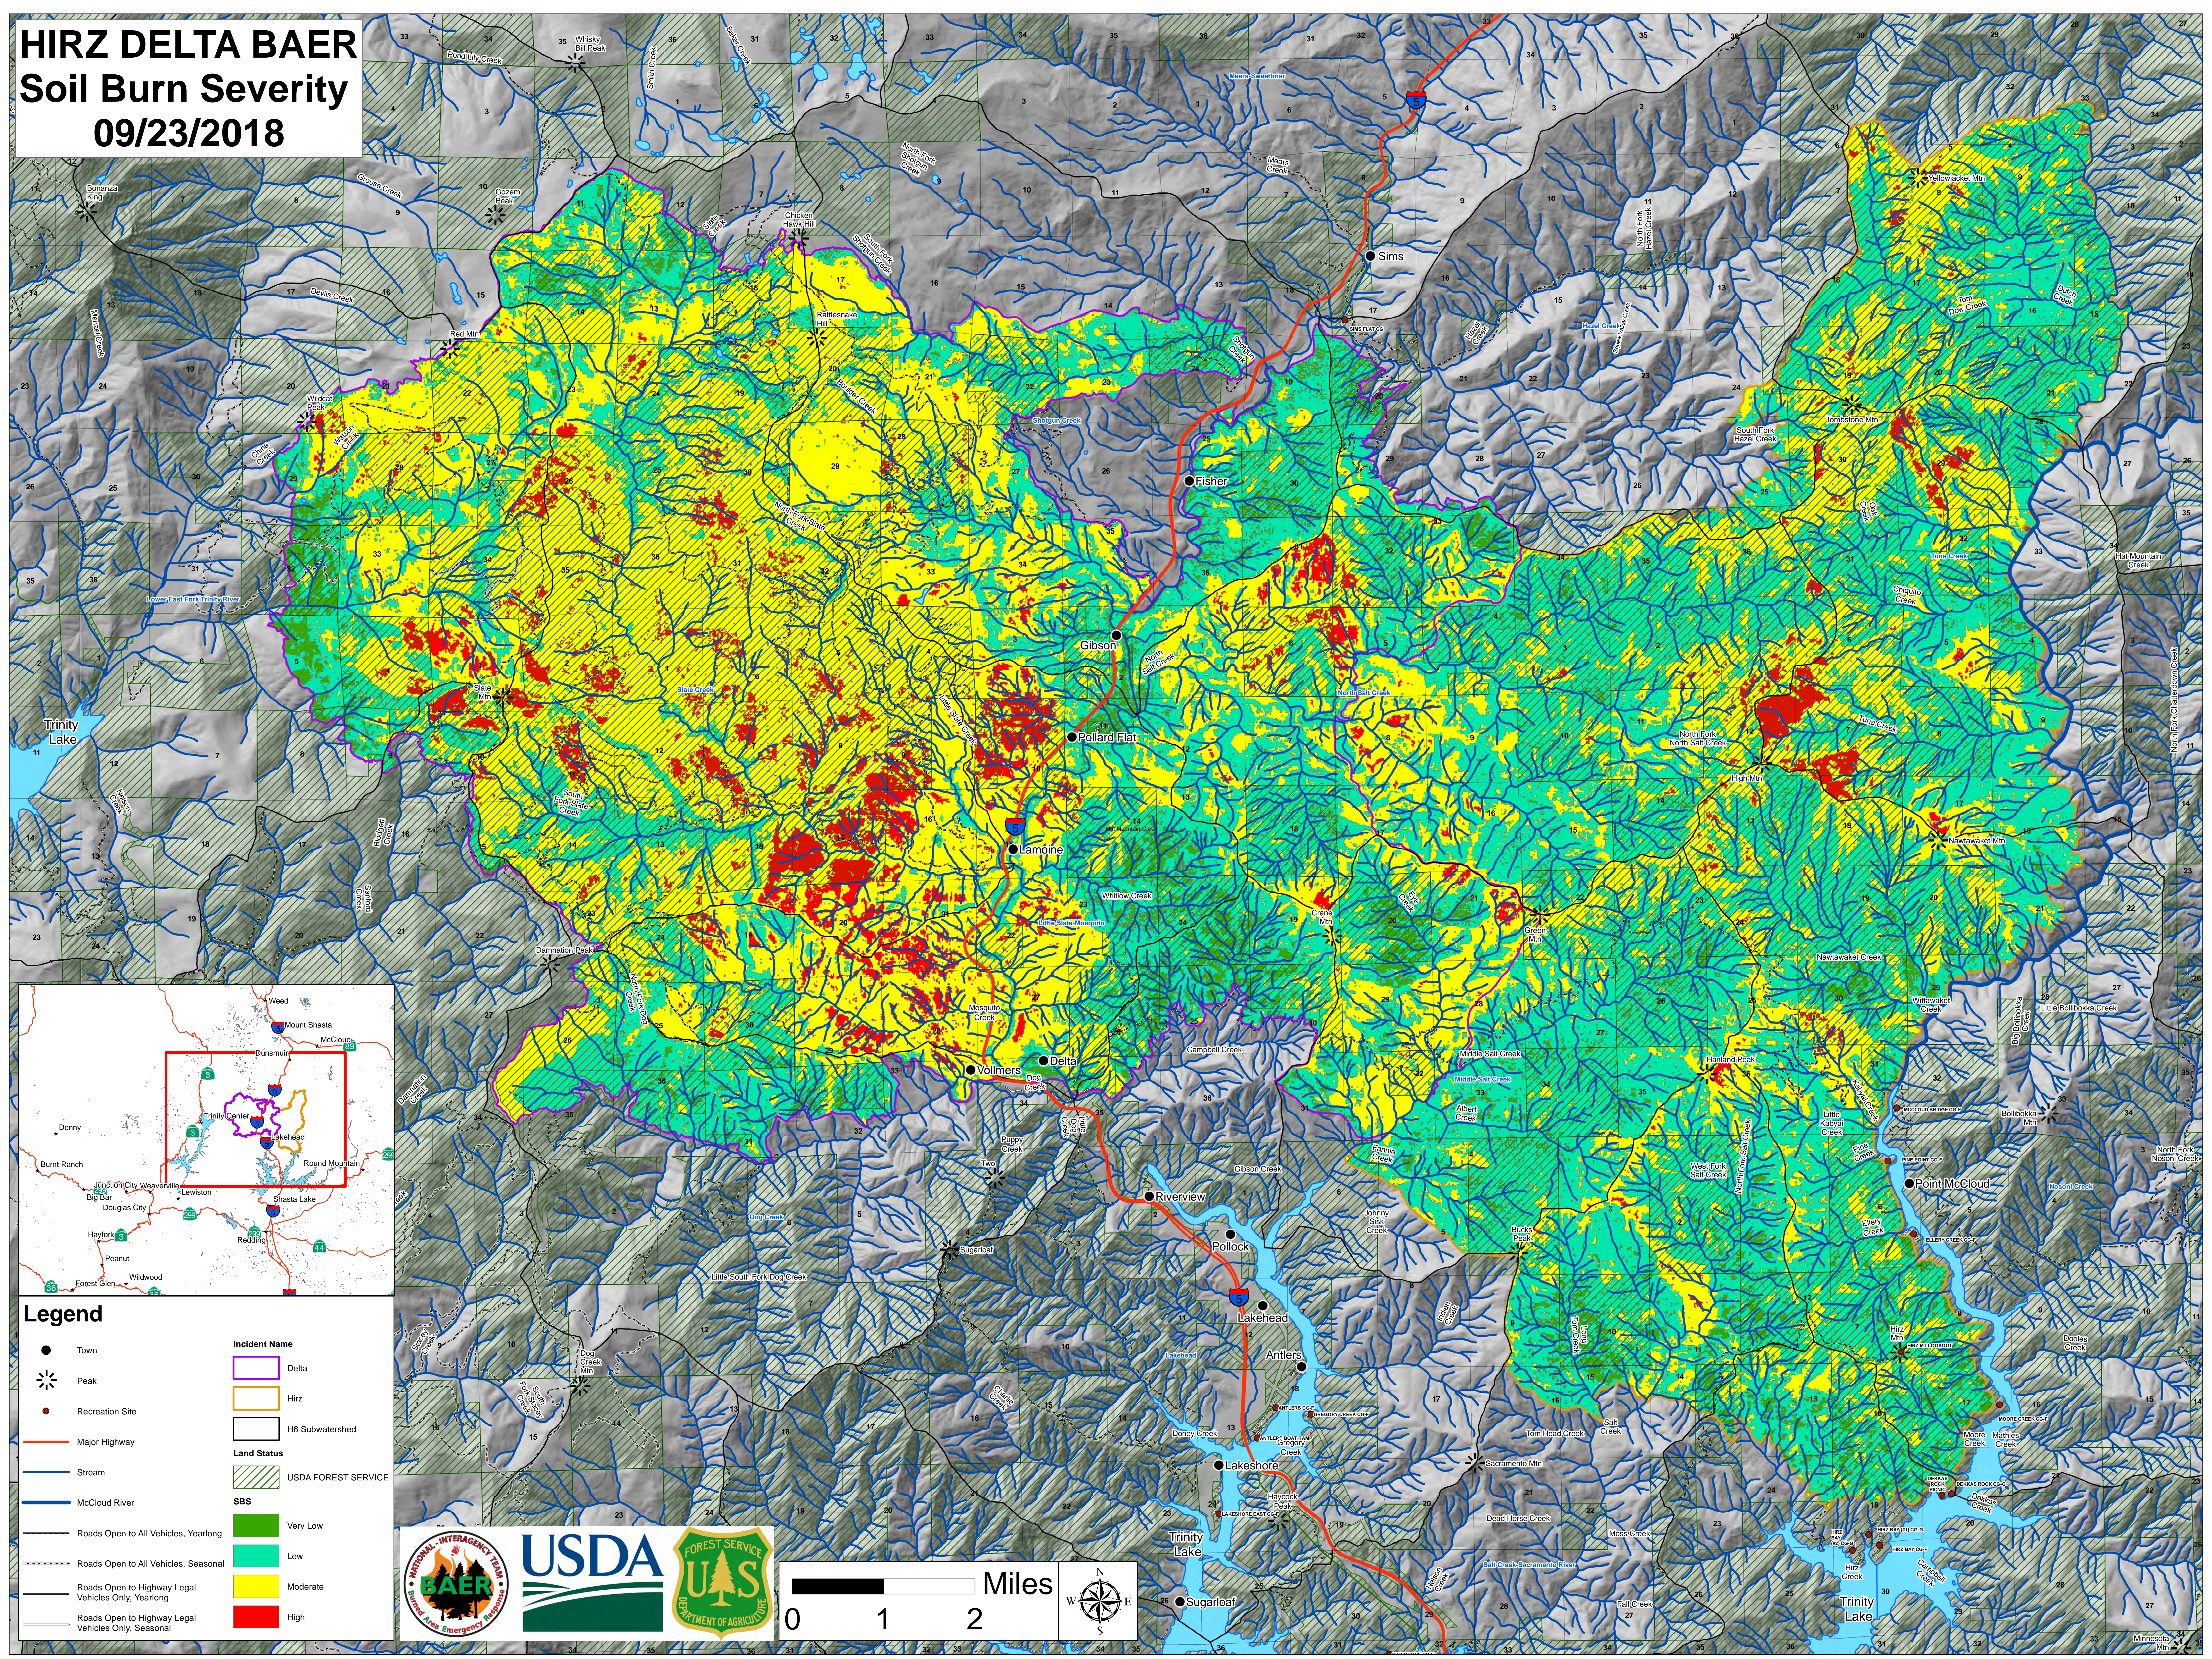

HIRZ DELTA BAER Soil Burn Severity 09/23/2018

Legend

- Town
- ⊛ Peak
- Recreation Site
- Major Highway
- Stream
- McCloud River
- Roads Open to All Vehicles, Yearlong
- Roads Open to All Vehicles, Seasonal
- Roads Open to Highway Legal Vehicles Only, Yearlong
- Roads Open to Highway Legal Vehicles Only, Seasonal

Incident Name

- Delta
- Hirz
- H6 Subwatershed

Land Status

- USDA FOREST SERVICE

SBS

- Very Low
- Low
- Moderate
- High

Minnesota