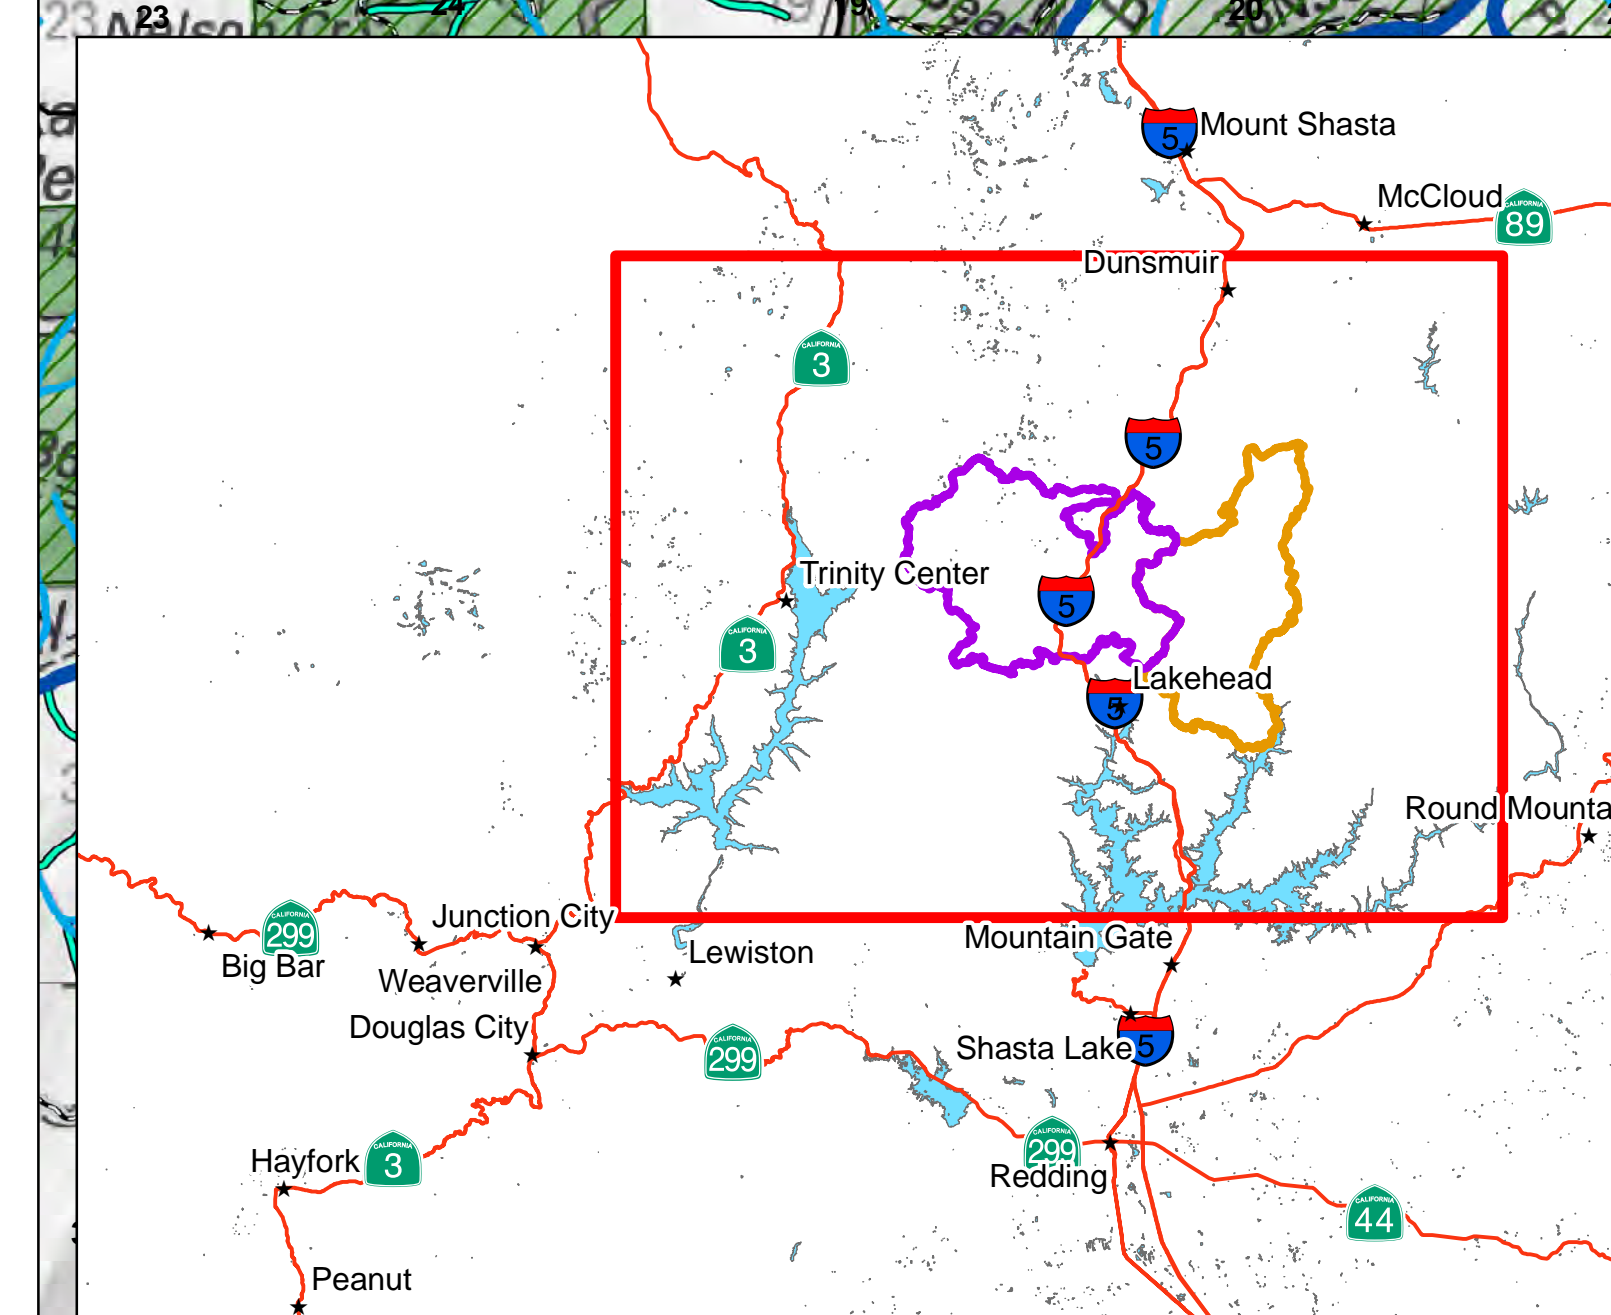

HIRZ DELTA BAER Soil Burn Severity 09/23/2018

Legend

● Town	▭ Incident Name
⊛ Peak	▭ Delta
● Recreation Site	▭ Hirz
Stream	▭ H6 Subwatershed
— Perennial	▭ Land Status
— Intermittent	▭ USDA FOREST SERVICE
— Ephemeral	▭ SBS
— Major Highway	▭ Very Low
— Roads Open to All Vehicles, Yearlong	▭ Low
— Roads Open to All Vehicles, Seasonal	▭ Moderate
— Roads Open to Highway Legal Vehicles Only, Yearlong	▭ High
— Roads Open to Highway Legal Vehicles Only, Seasonal	

Minnesota Mtn