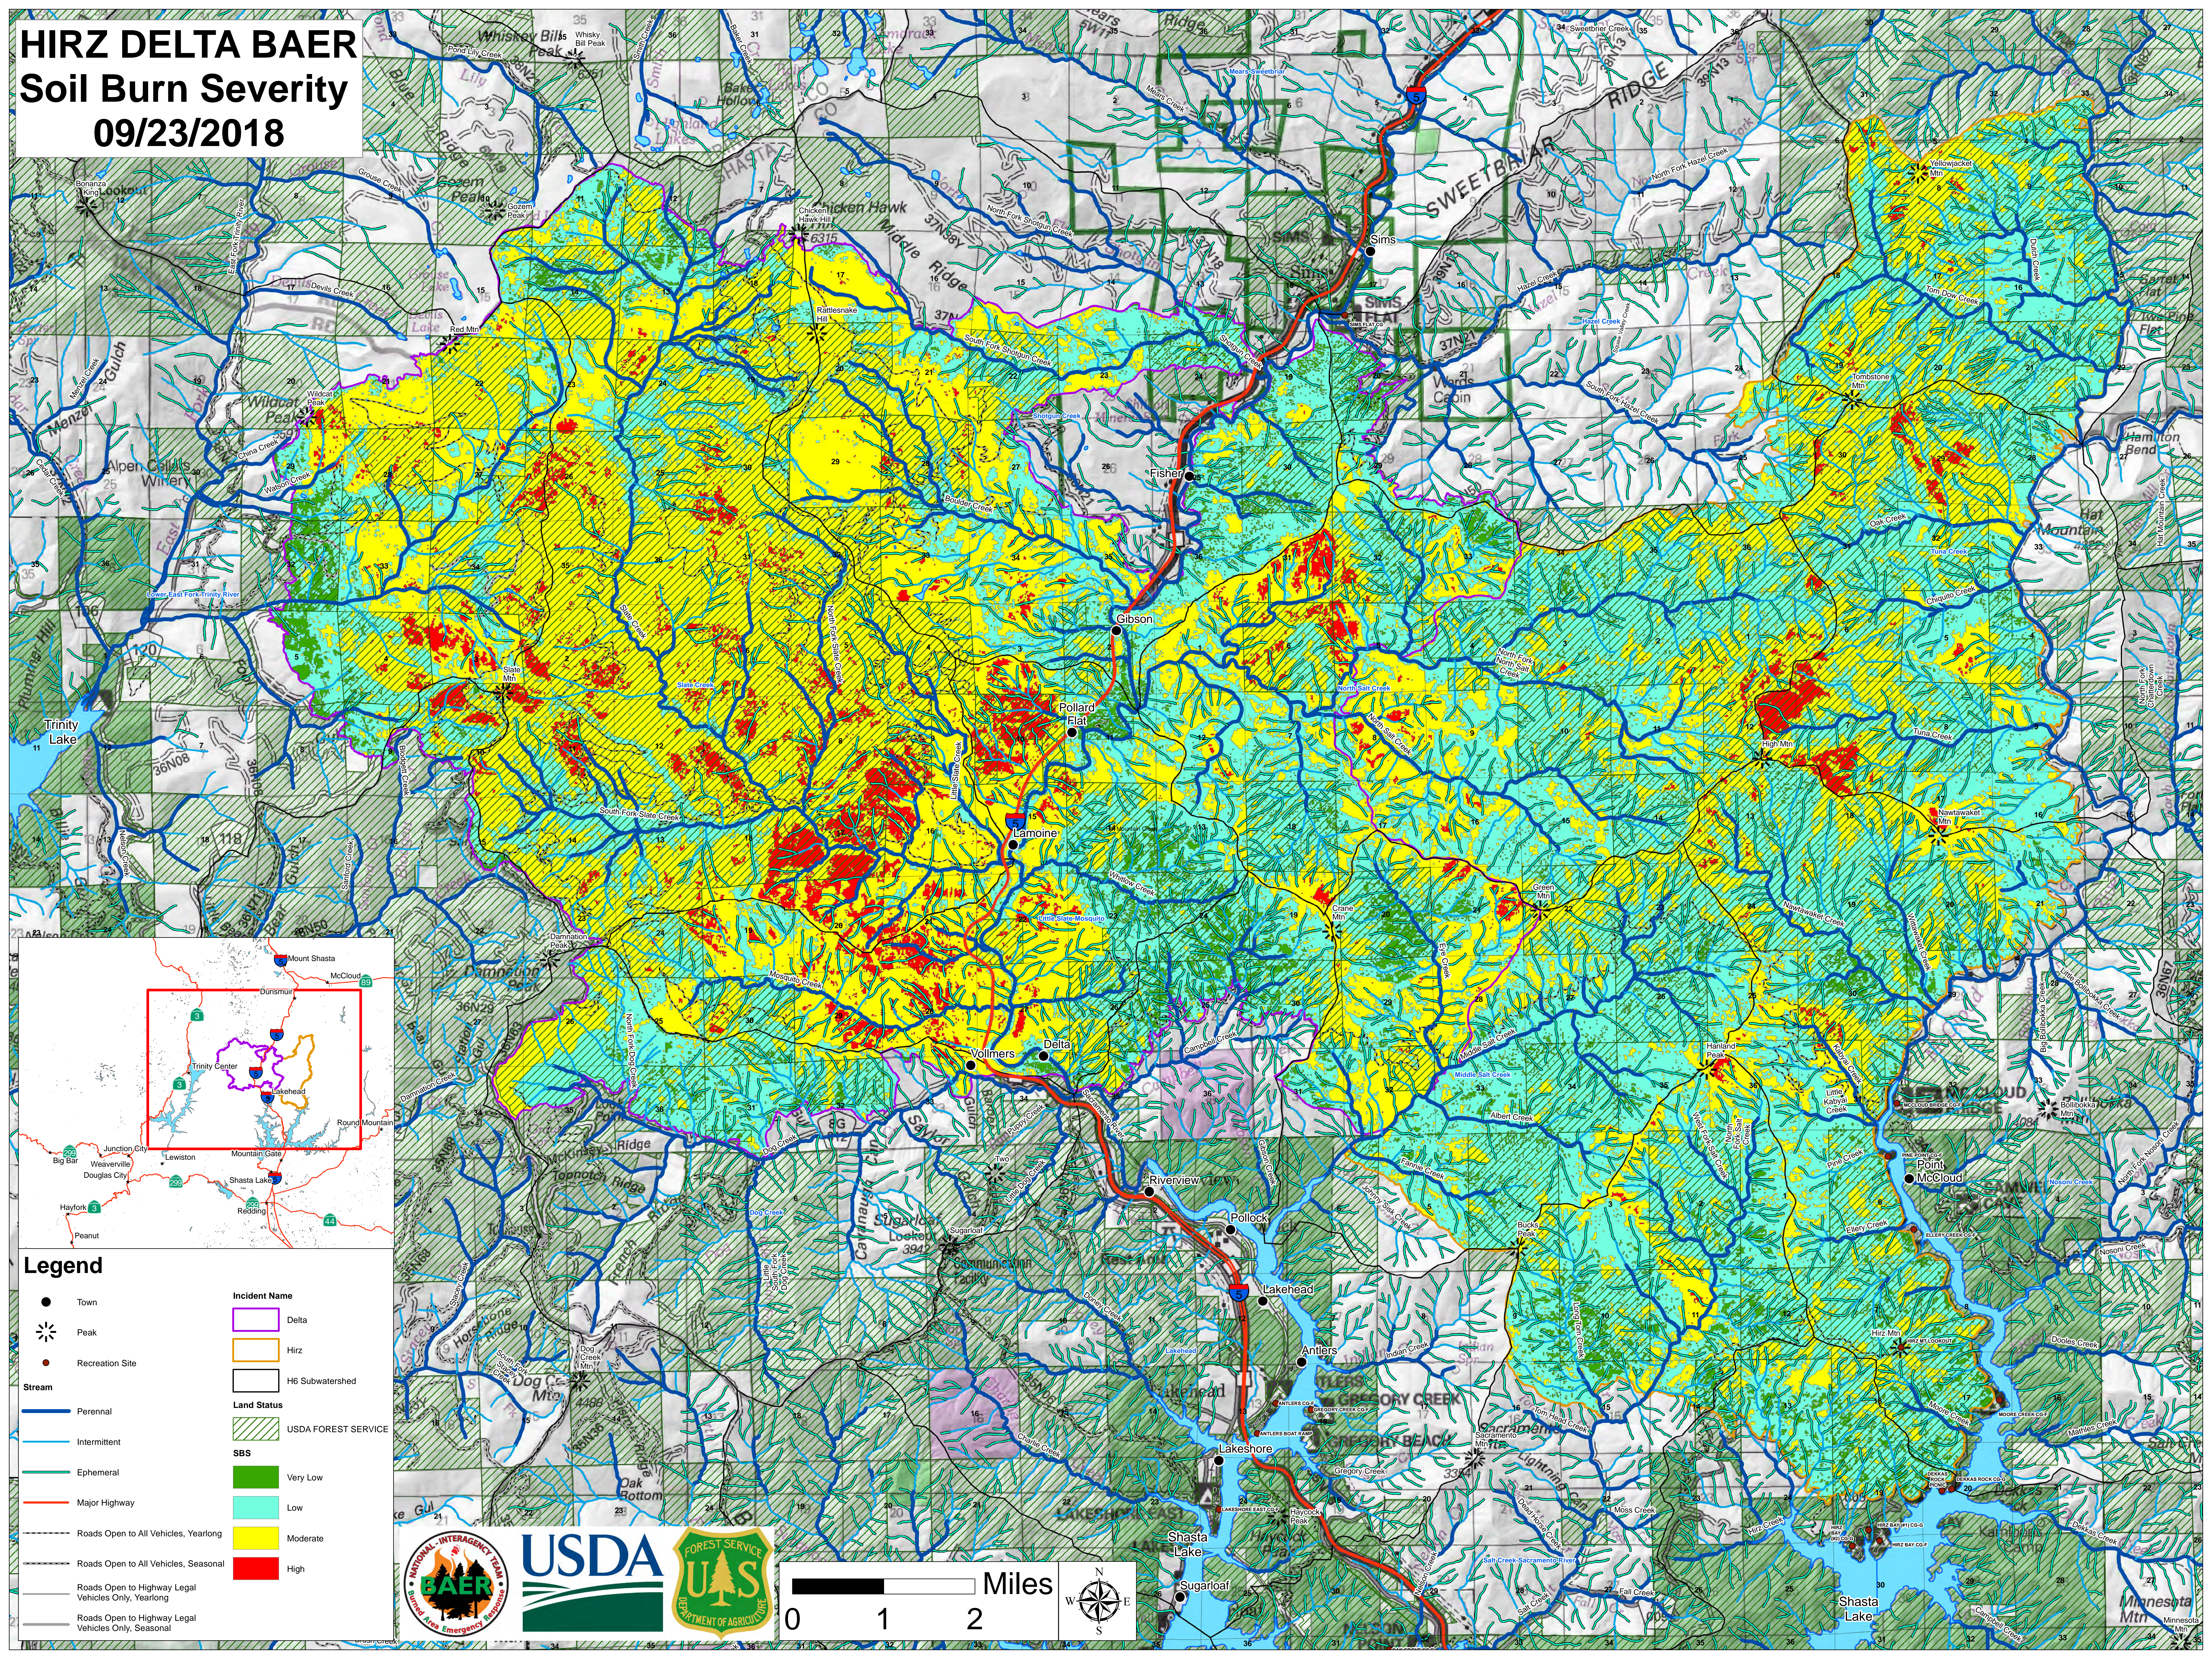

HIRZ DELTA BAER Soil Burn Severity 09/23/2018

Legend

● Town	▭ Incident Name
⊛ Peak	▭ Delta
● Recreation Site	▭ Hirz
Stream	▭ H6 Subwatershed
— Perennial	▭ Land Status
— Intermittent	▭ USDA FOREST SERVICE
— Ephemeral	▭ SBS
— Major Highway	▭ Very Low
— Roads Open to All Vehicles, Yearlong	▭ Low
— Roads Open to All Vehicles, Seasonal	▭ Moderate
— Roads Open to Highway Legal Vehicles Only, Yearlong	▭ High
— Roads Open to Highway Legal Vehicles Only, Seasonal	

Minnesota Mtn