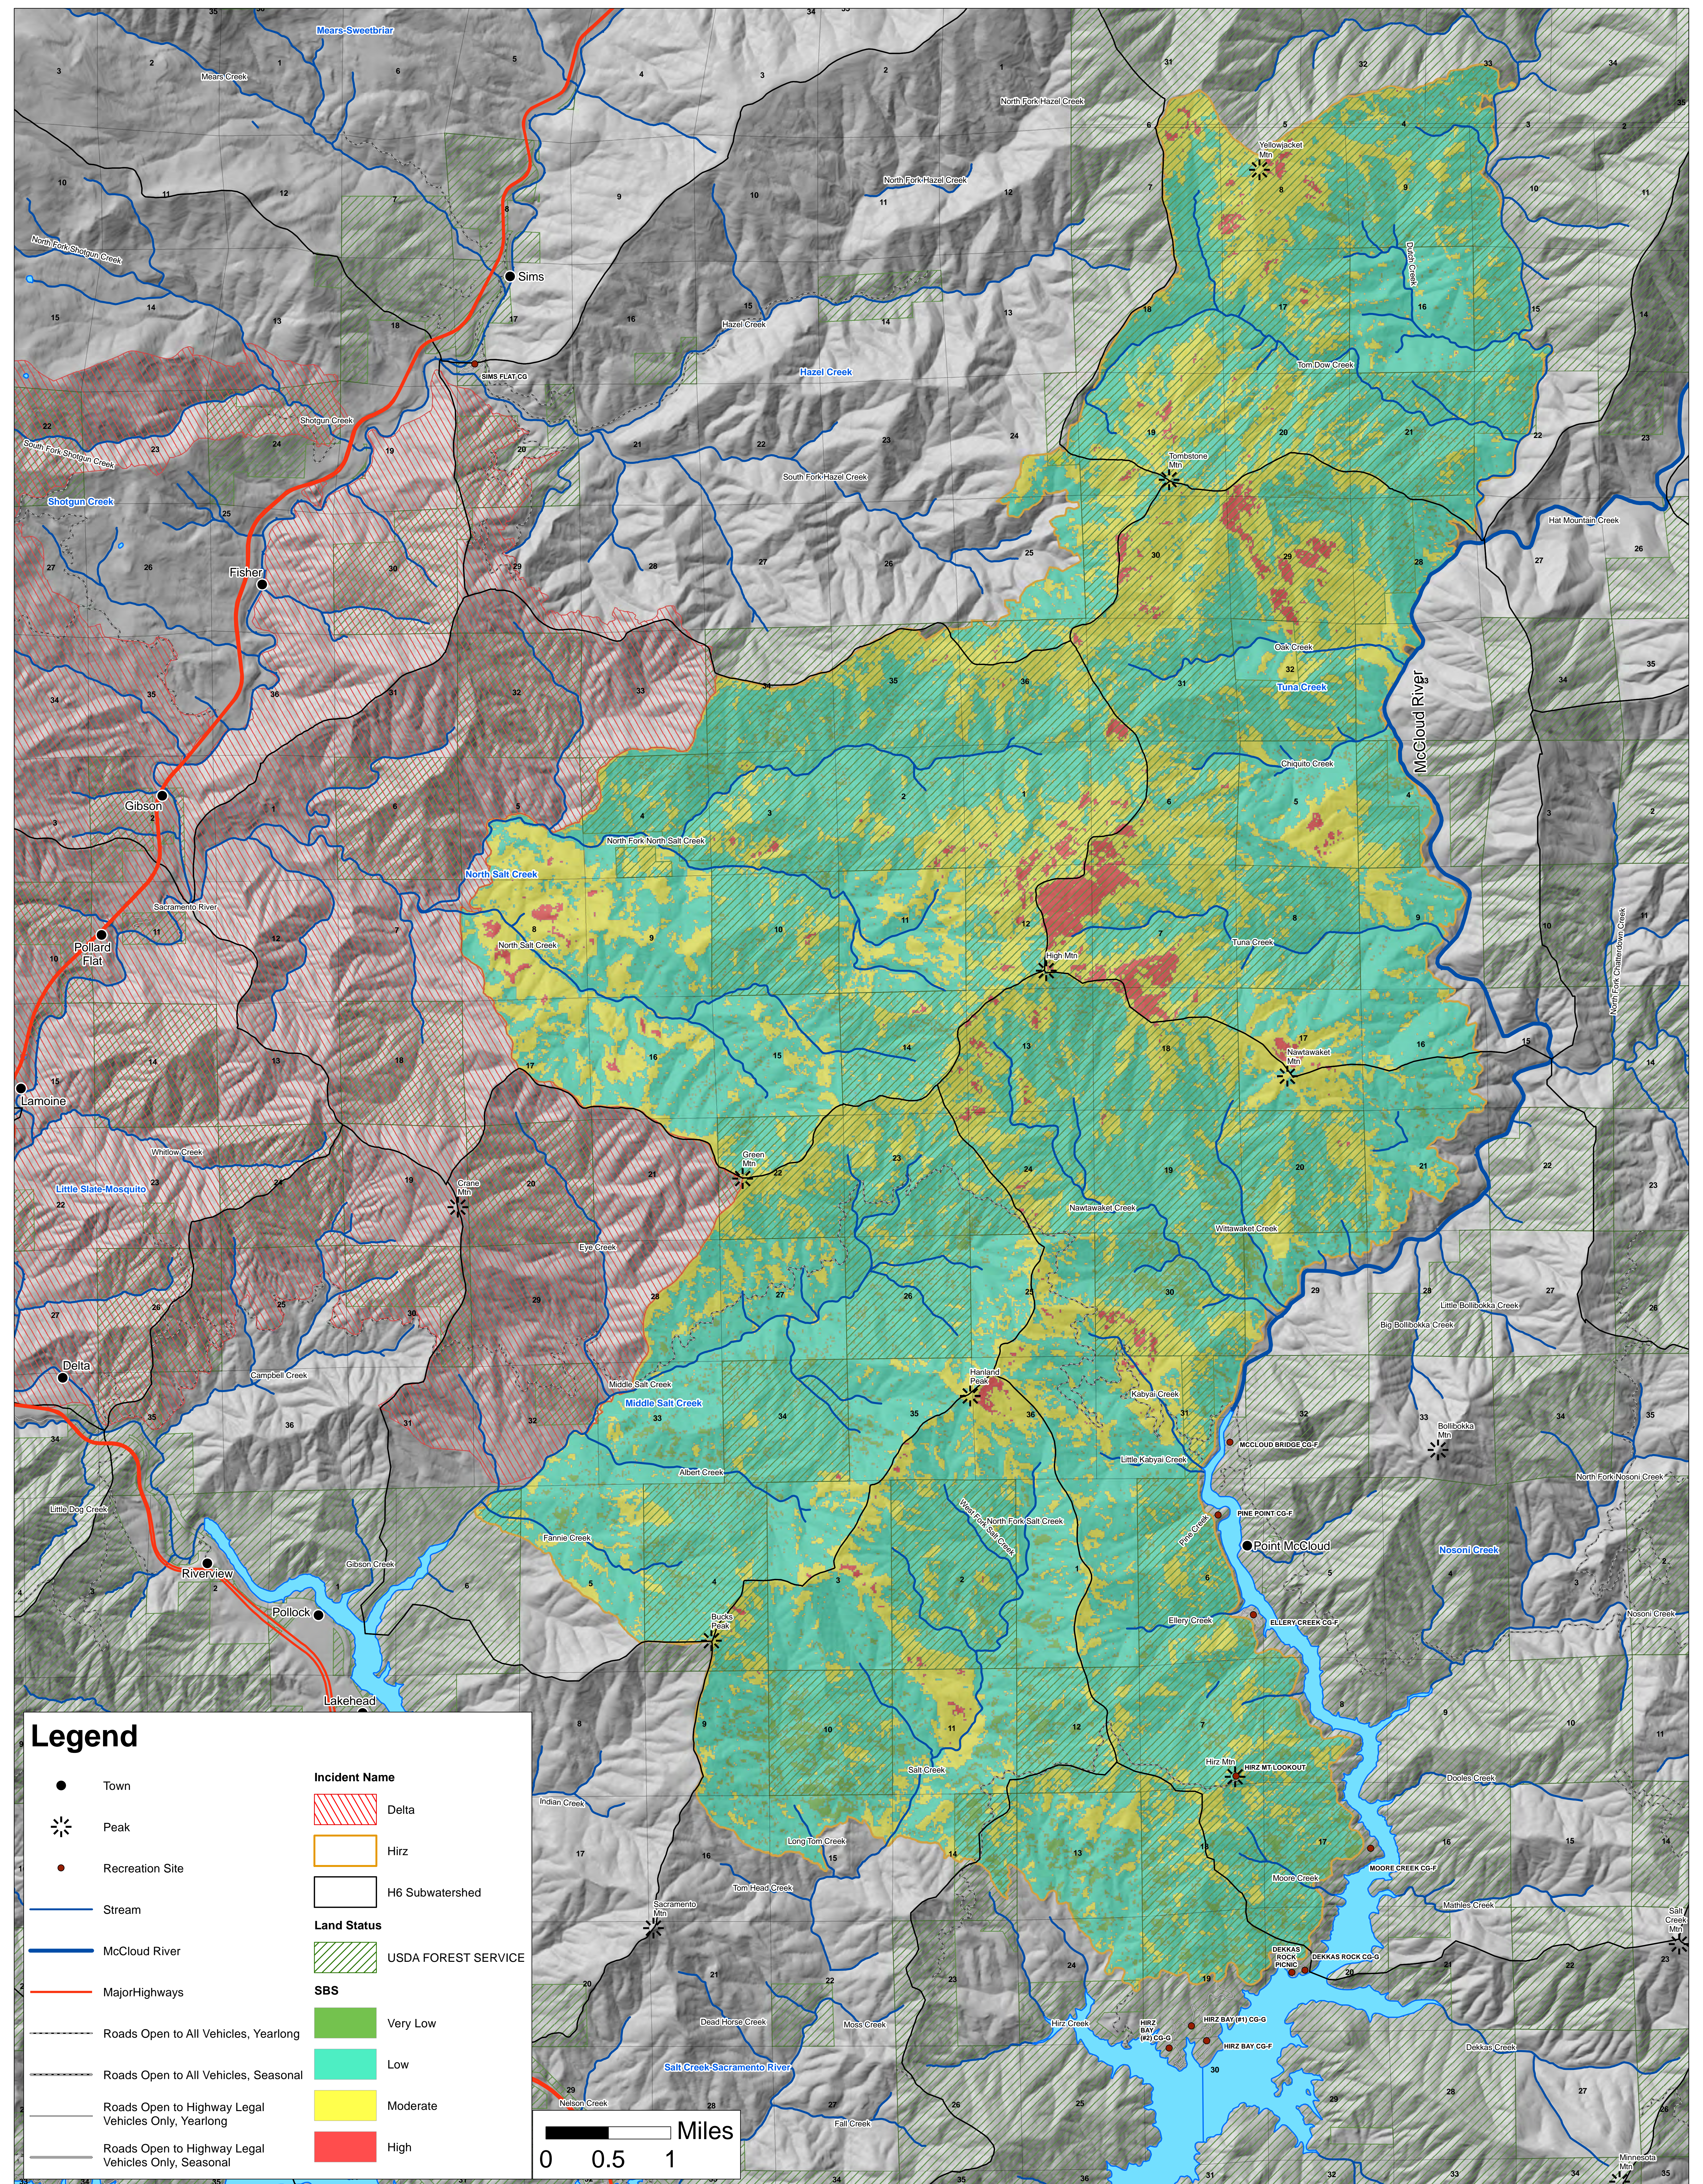

HIRZ SBS - Part 1

Legend

- Town
 - ⊛ Peak
 - Recreation Site
 - Stream
 - McCloud River
 - Major Highways
 - Roads Open to All Vehicles, Yearlong
 - Roads Open to All Vehicles, Seasonal
 - Roads Open to Highway Legal Vehicles Only, Yearlong
 - Roads Open to Highway Legal Vehicles Only, Seasonal
- | | |
|----------------------|---------------------|
| Incident Name | Delta |
| | Hirz |
| | H6 Subwatershed |
| Land Status | USDA FOREST SERVICE |
| SBS | Very Low |
| | Low |
| | Moderate |
| | High |

0 0.5 1 Miles