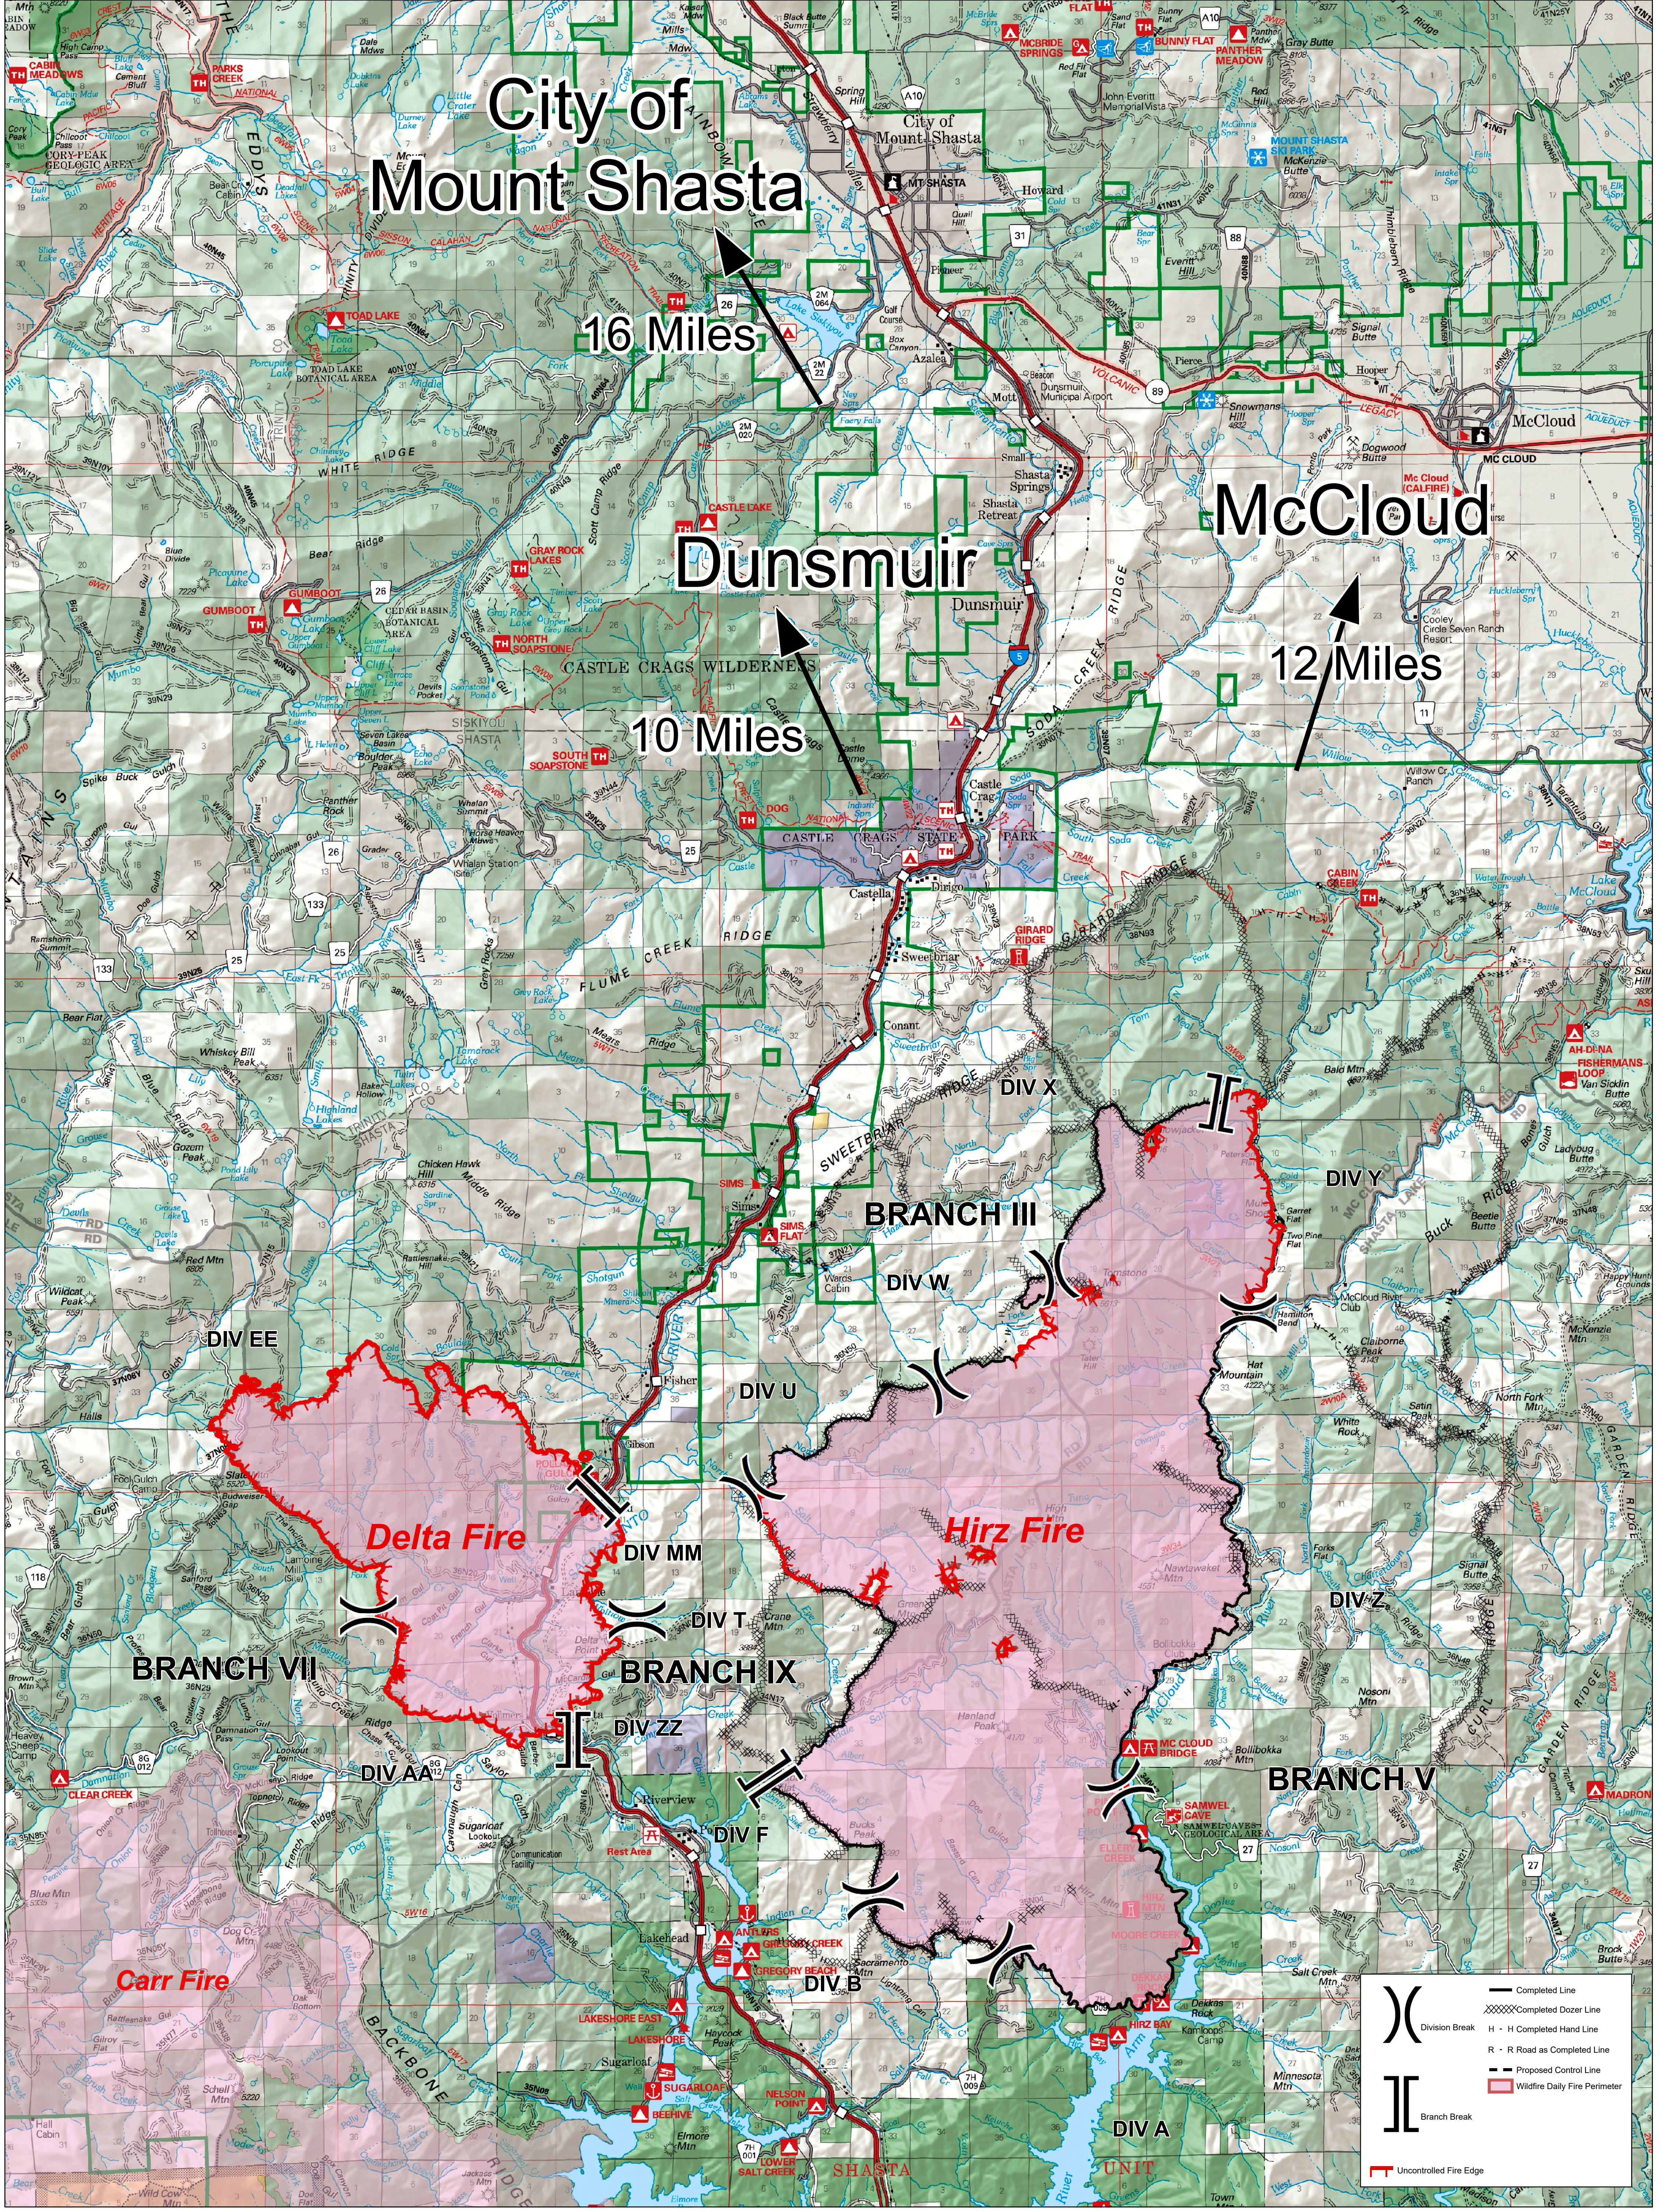

City of Mount Shasta

16 Miles

Dunsmuir

10 Miles

McCloud

12 Miles

	Completed Line
	Completed Dozer Line
	Division Break
	R - R Road as Completed Line
	Proposed Control Line
	Wildfire Daily Fire Perimeter
	Branch Break
	Uncontrolled Fire Edge

Hirz Fire

CA-SHF-1223
 September 6, 2018
 Hirz 46,142 acres
 Delta 15,294 acres

Public Information Briefing