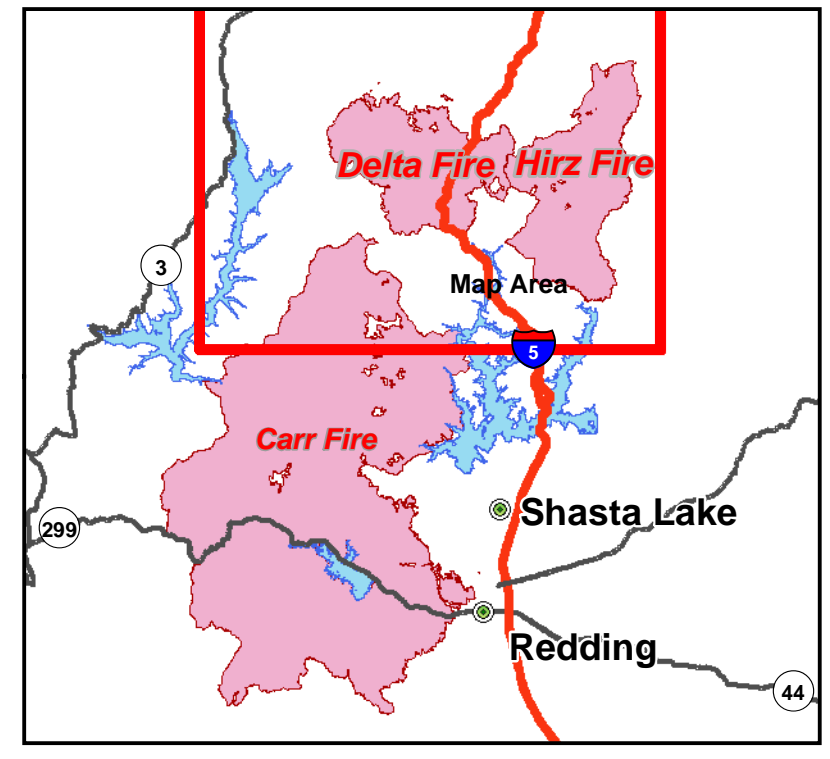

Delta and Hirz Fires

CA-SHF-1223
 September 10, 2018
 Hirz 46,150 acres
 Delta 40,903 acres

— Completed Line
 Wildfire Daily Fire Perimeter

Public Information