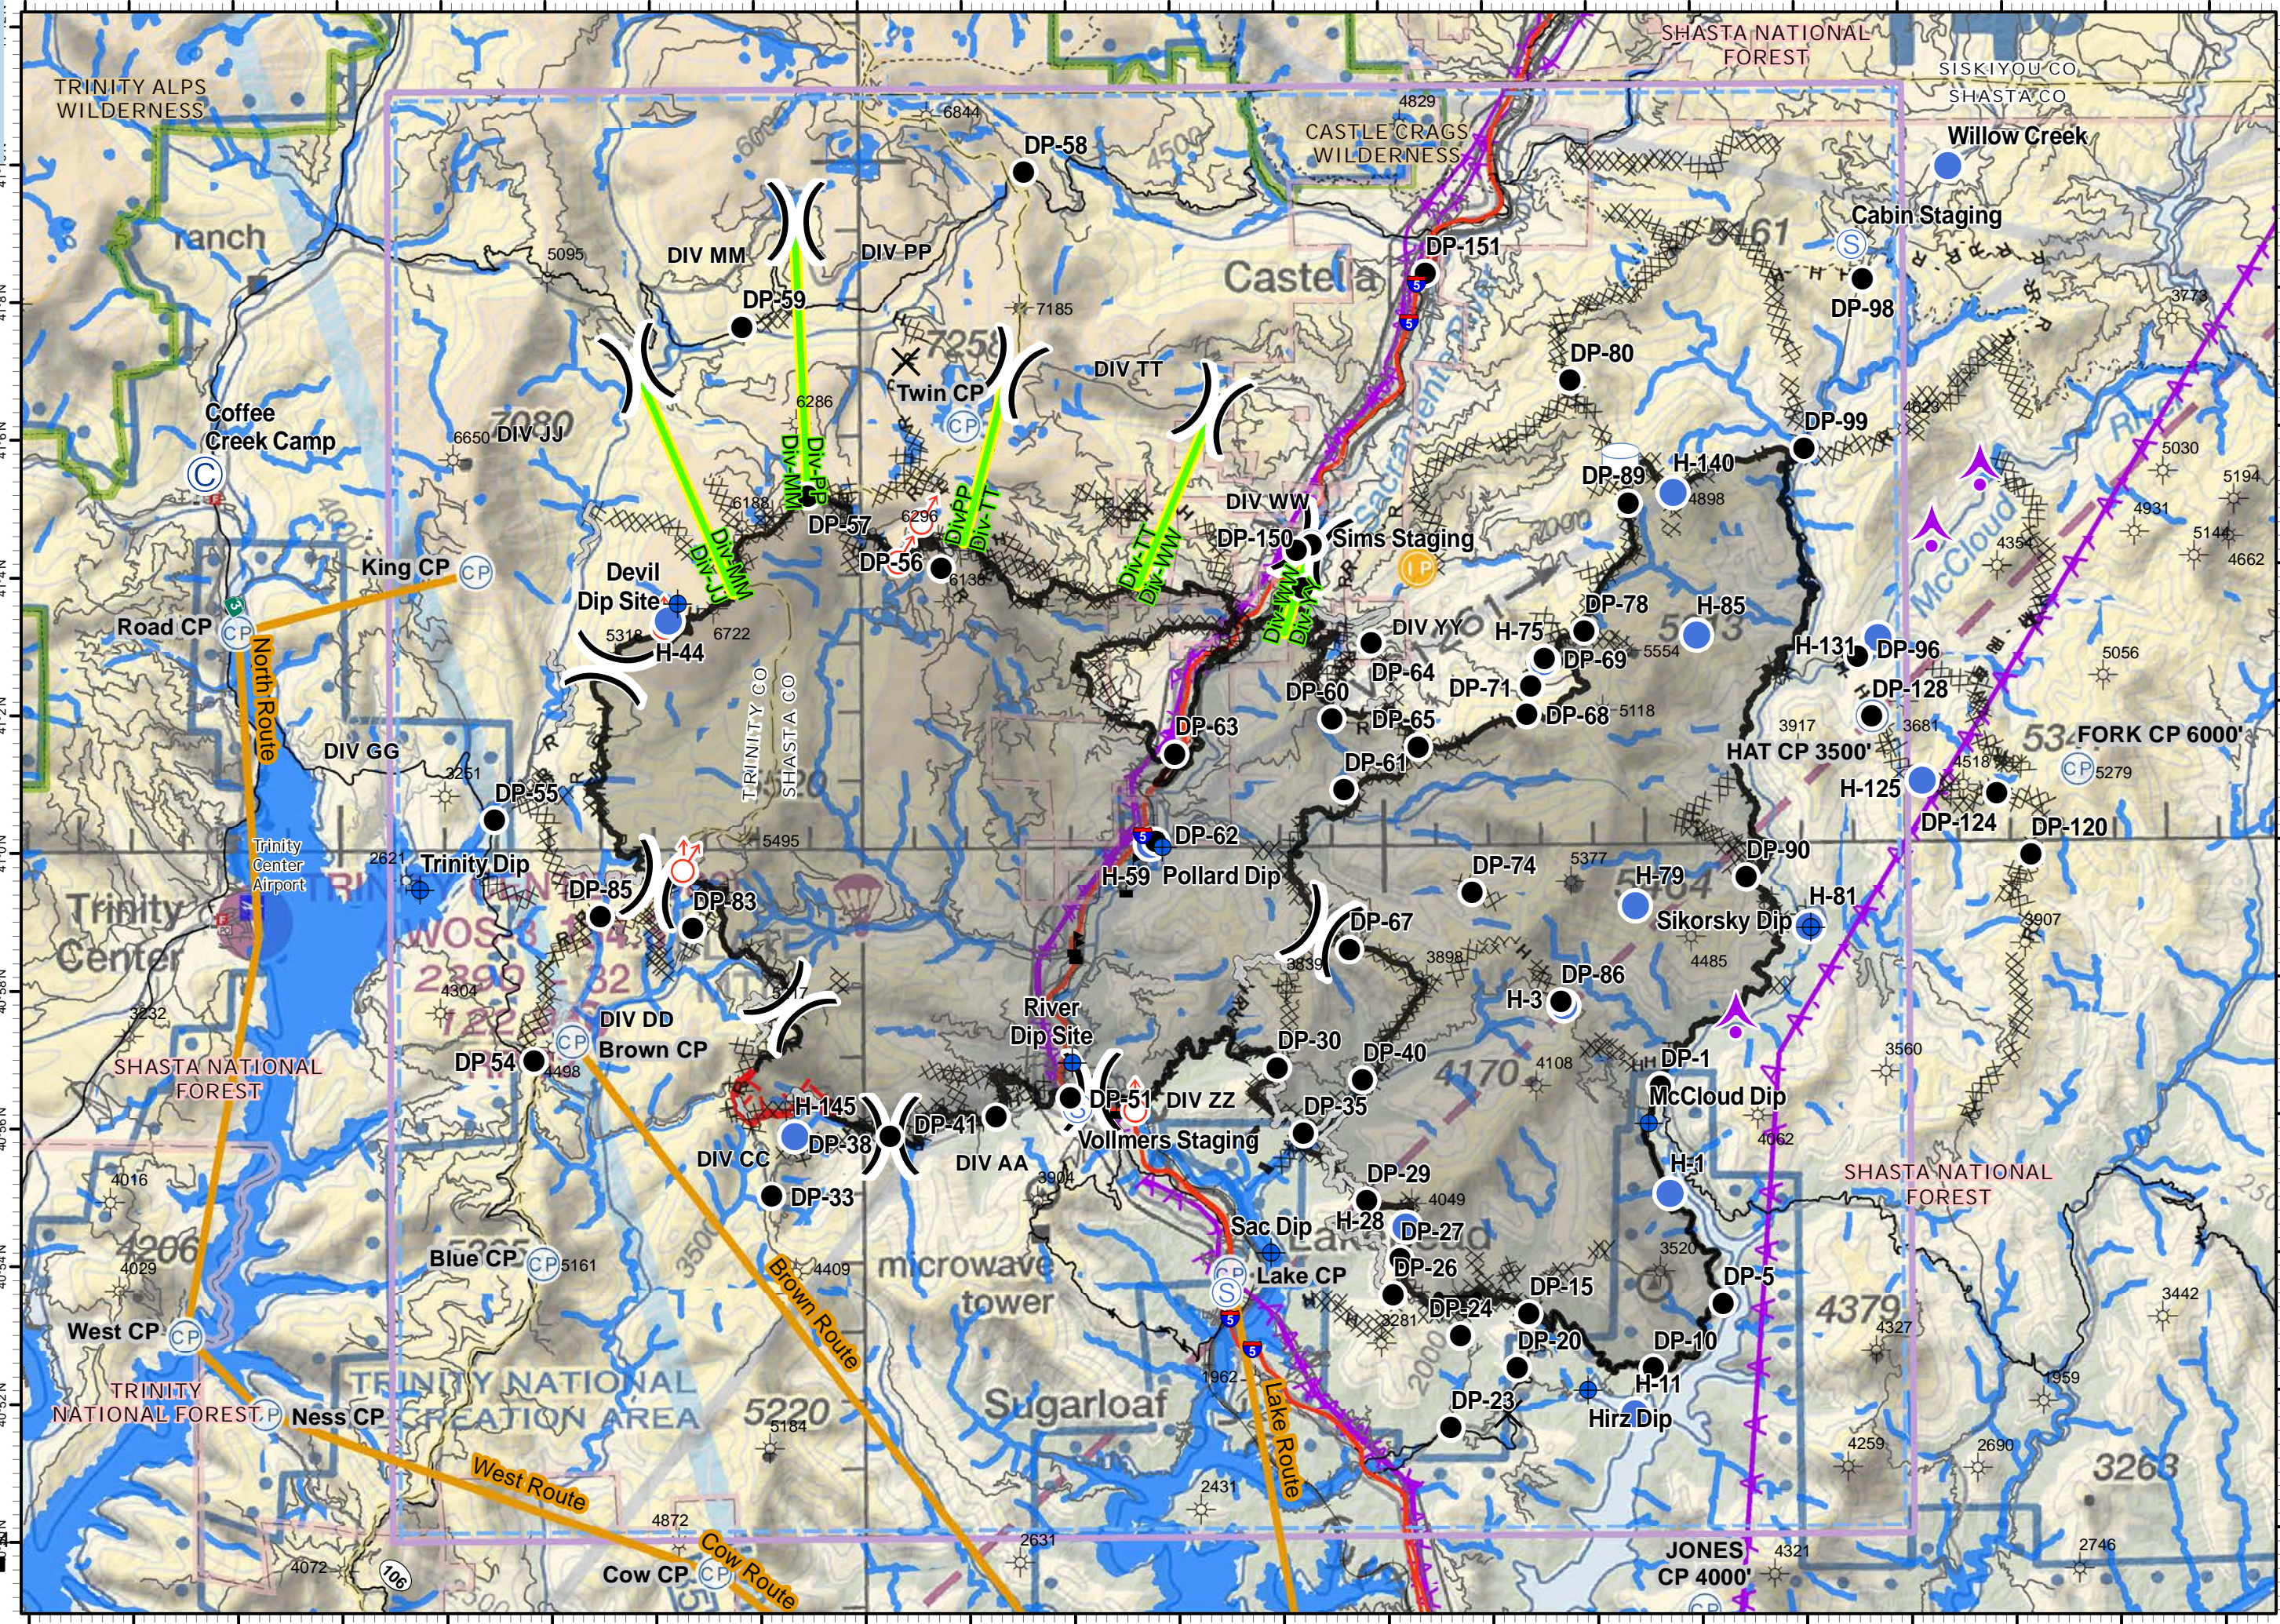

Pilot Map Delta Fire

CA-SHF-001444
September 22, 2018

- █ Fire Retardant Avoidance Terrestrial
- █ Fire Retardant Avoidance R05 Hydro
- █ Aerial Division Delineator
- █ TFR
- █ Transmission Lines
- CP Checkpoints
- IP Insertion Points
- Checkpoint Routes
- Aerial Hazard
- + Dip Site
- Drop Point
- Gate
- H Helibase
- S Helispot
- ICP Incident Command Post
- P Pump
- Spot Fire
- SA Staging Area
- Value at Risk
-) Division Break
- Uncontrolled Fire Edge
- Containment Line
- Completed Dozer Line
- Completed Hand Line
- Road as Completed Line
- Access or Improved Road
- Wildfire Daily Fire Perimeter