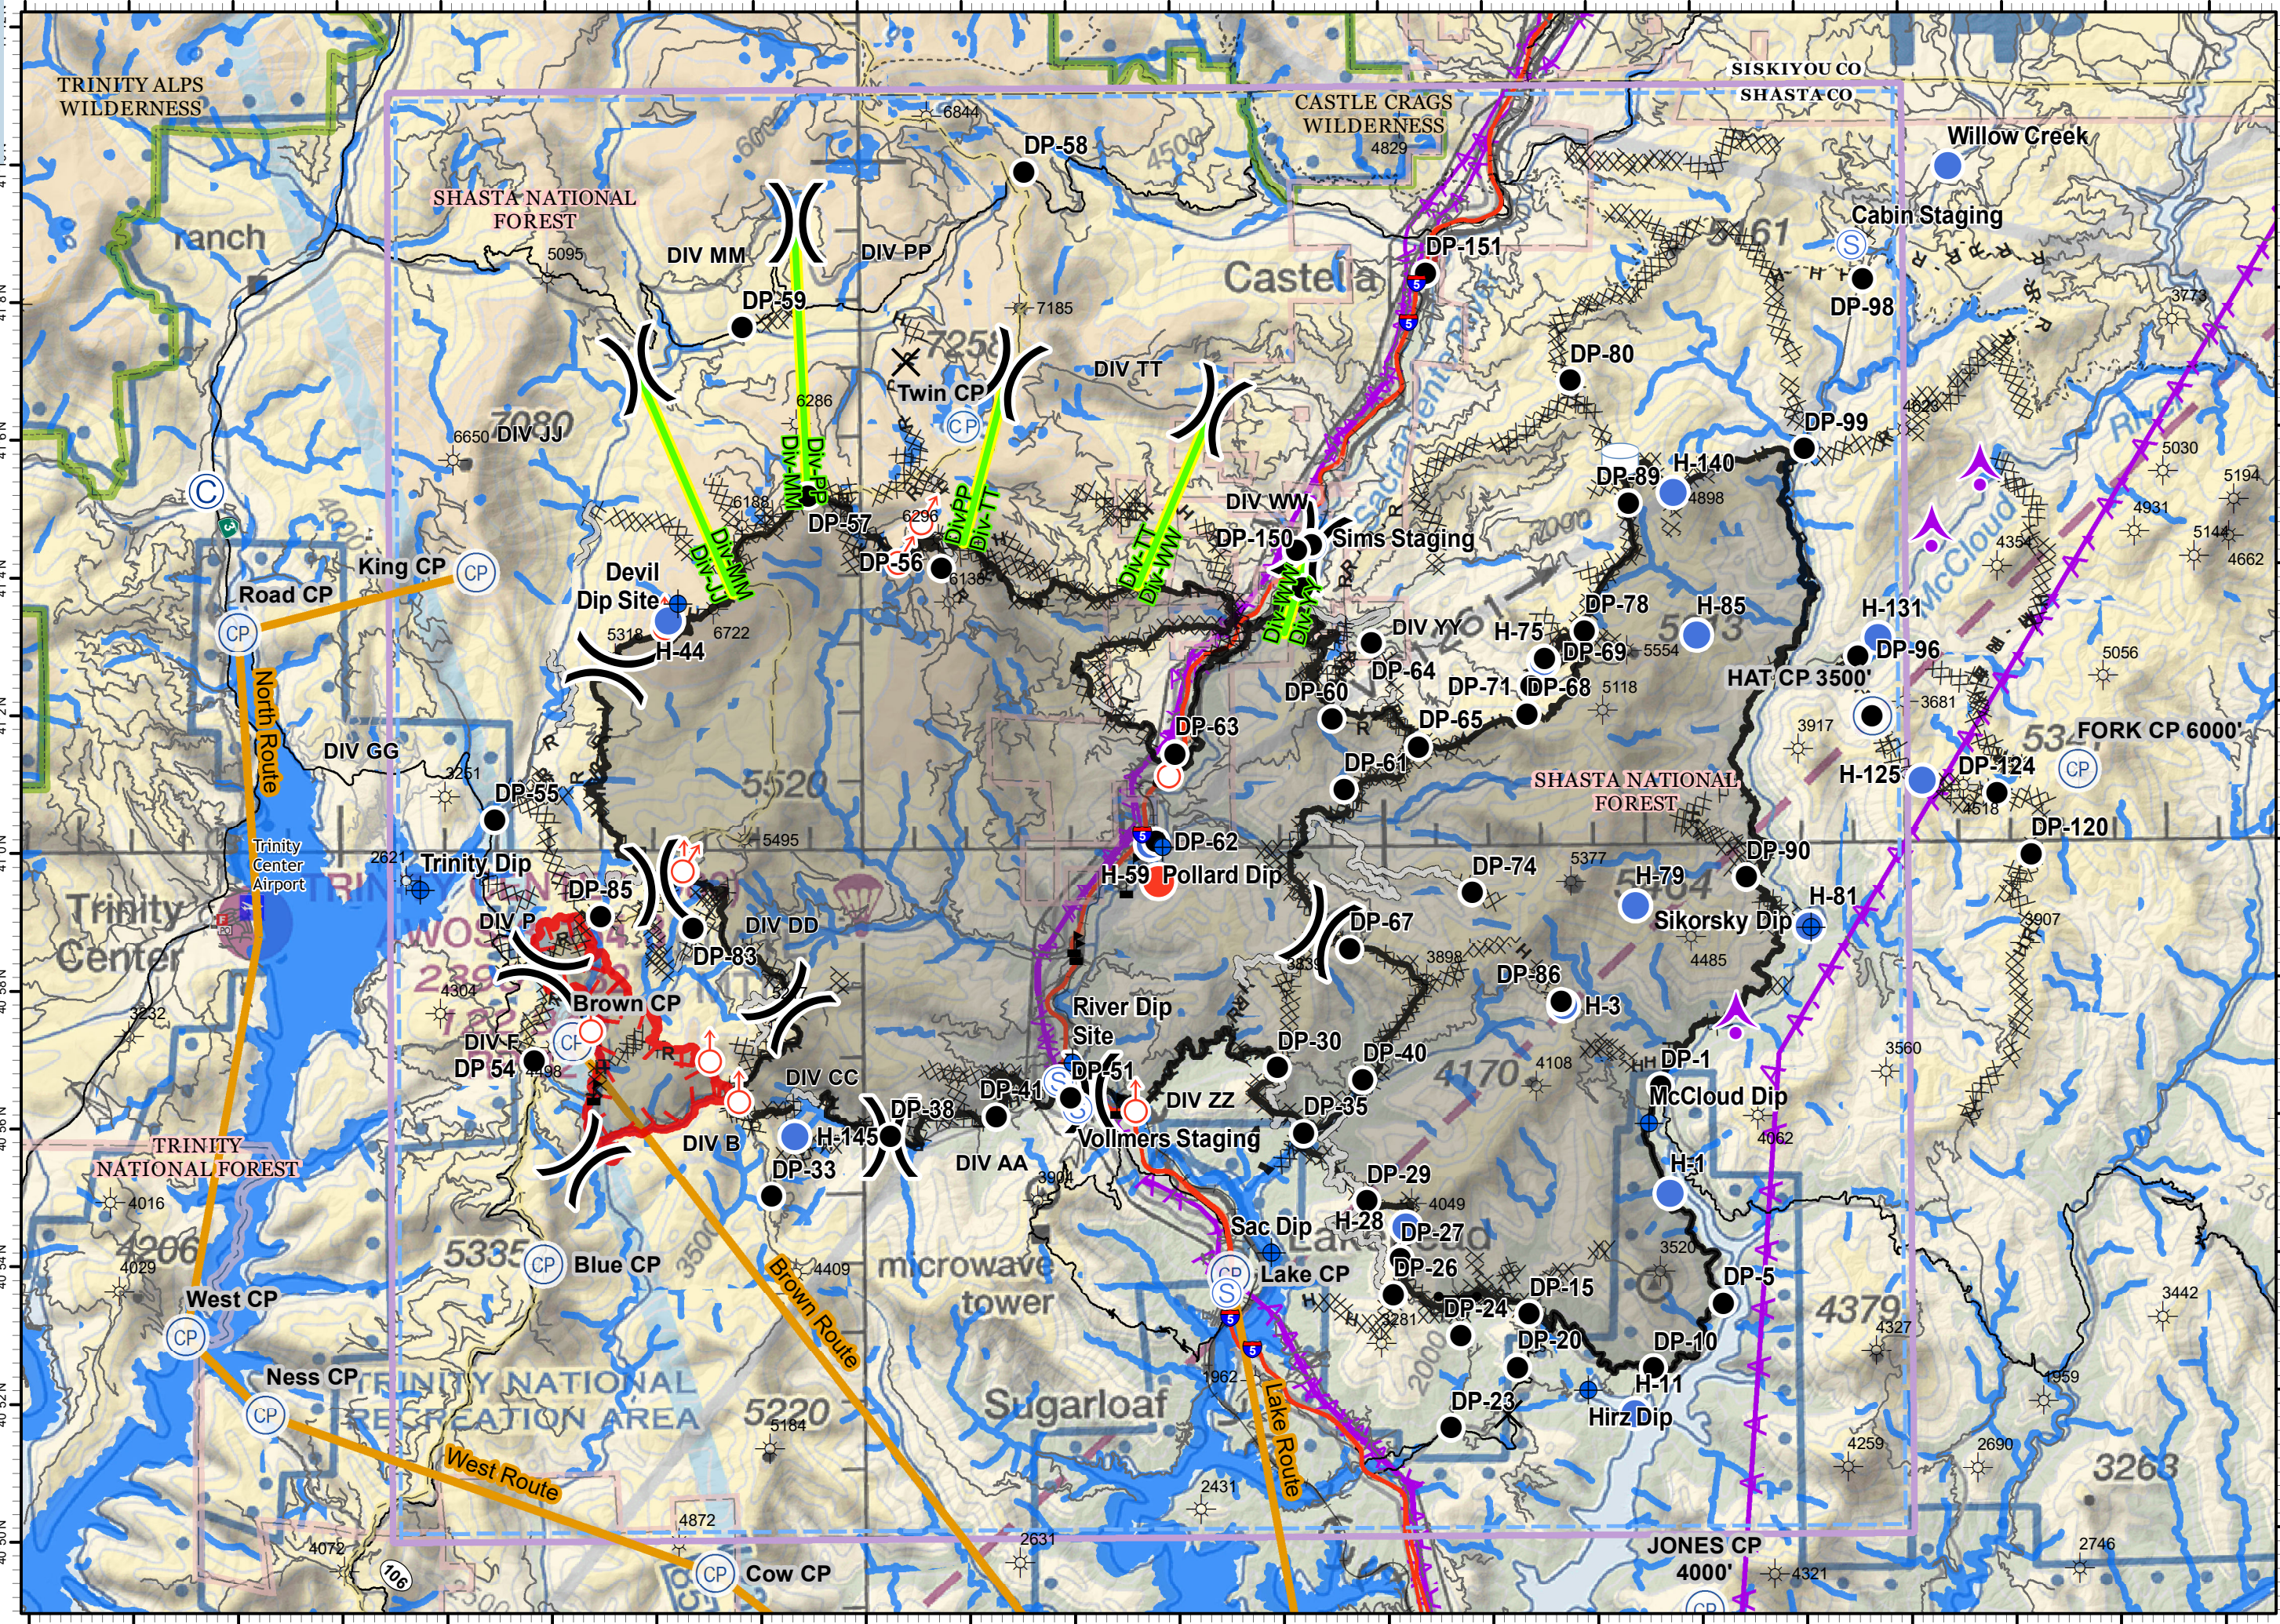

# Pilot Map Delta Fire

CA-SHF-001444  
September 30, 2018

- █ Fire Retardant Avoidance Terrestrial
- █ Fire Retardant Avoidance R05 Hydro
- █ Aerial Division Delineator
- █ TFR
- Transmission Lines
- CP Checkpoints
- Checkpoint Routes
- ▲ Aerial Hazard
- ◆ Dip Site
- Drop Point
- Gate
- ⊕ Helibase
- Helispot
- Hot Spot
- Incident Command Post
- ⊕ Pump
- Spot Fire
- ⊕ Staging Area
- ▲ Value at Risk
- ) Division Break
- Uncontrolled Fire Edge
- Containment Line
- XXXX Completed Dozer Line
- H - Completed Hand Line
- R - Road as Completed Line
- Access or Improved Road
- █ Wildfire Daily Fire Perimeter

Map coordinates and grid lines are provided along the right and bottom edges.