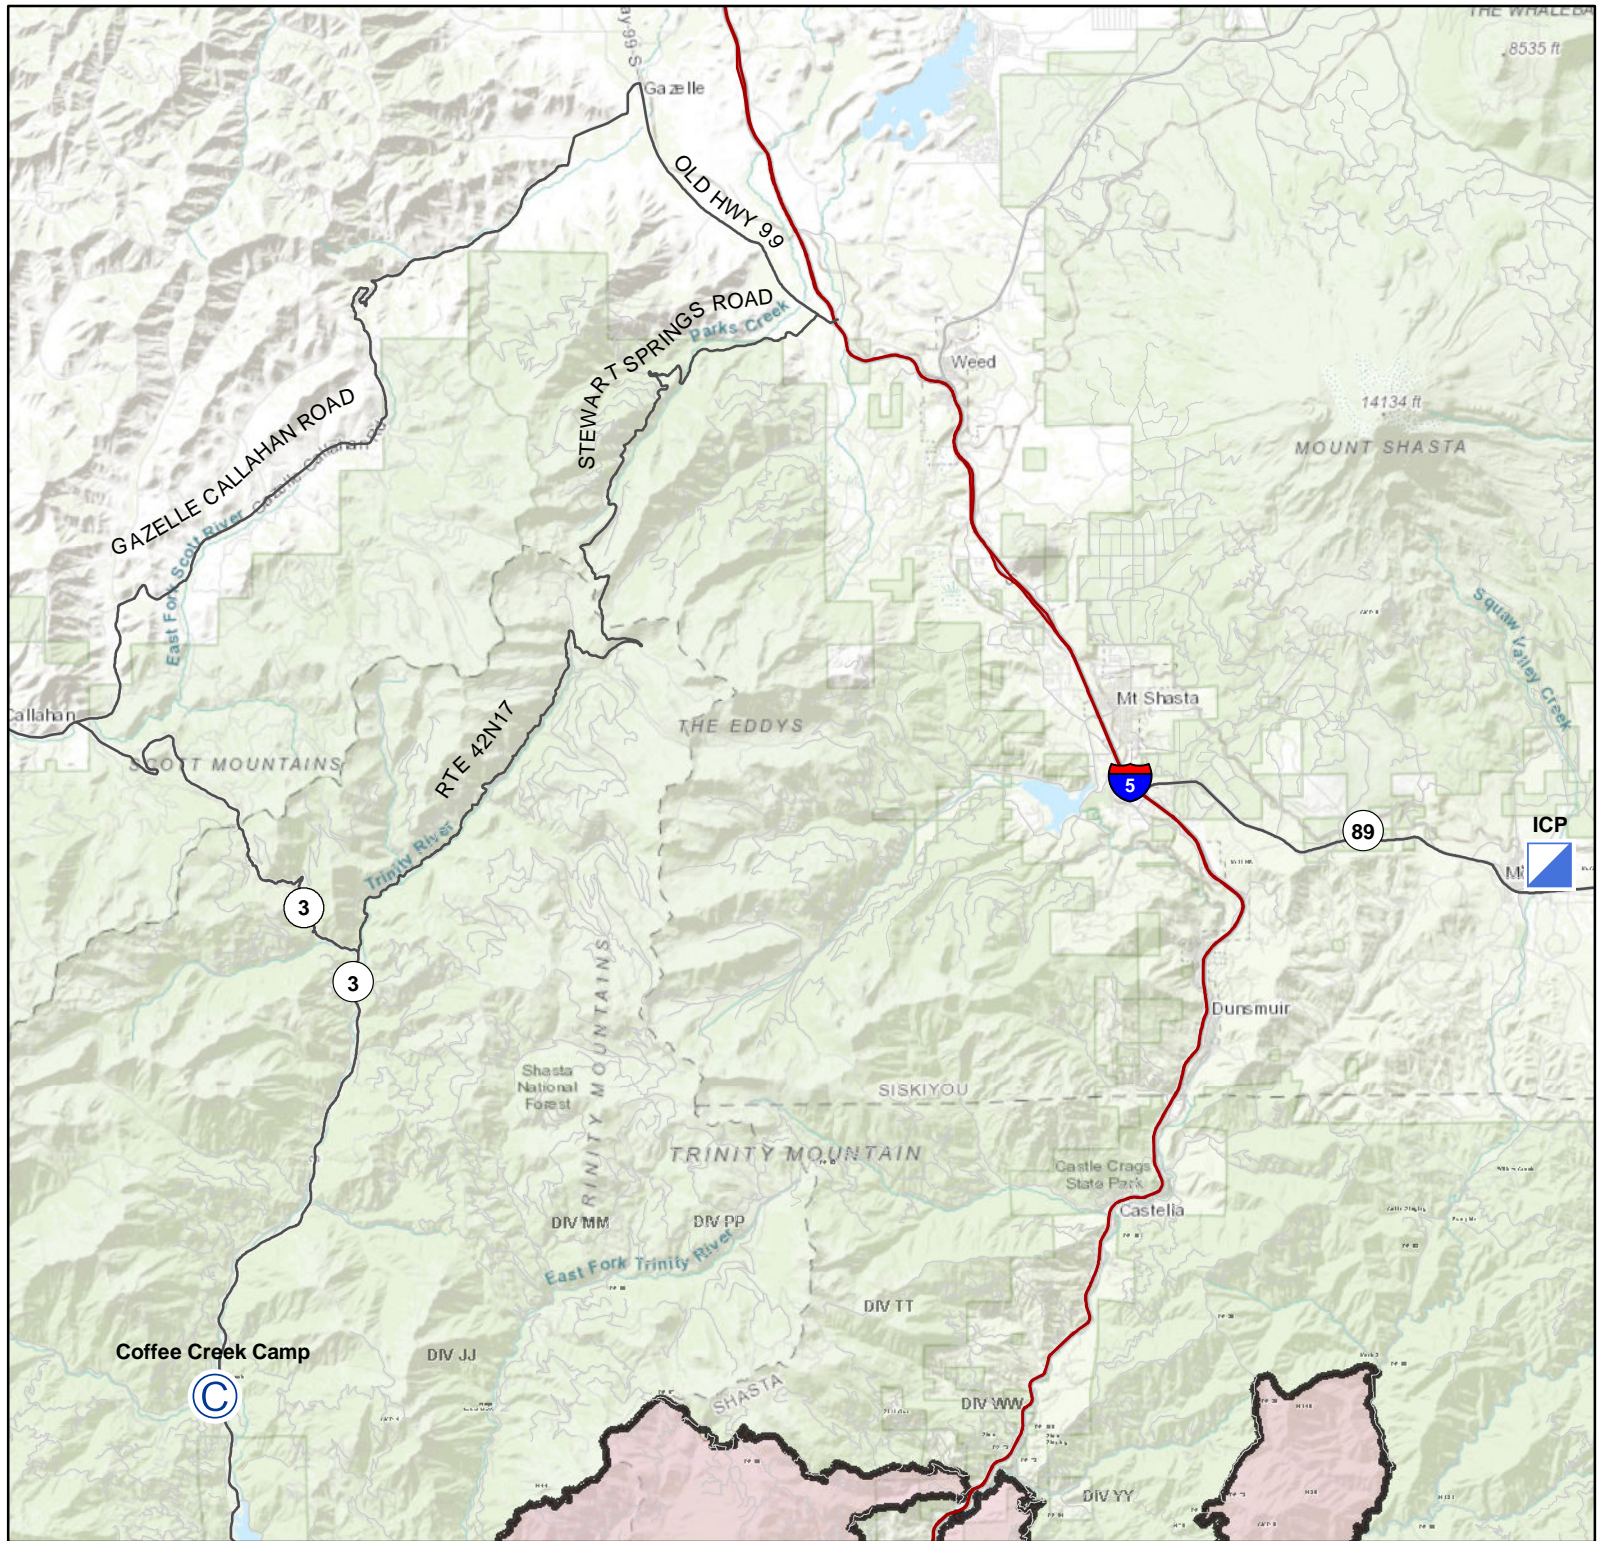

# Transportation Map

Delta Fire  
CA-SHF-001444  
10/03/2018

### From ICP take Mill Rd and Shasta Ave to CA-89 N/Volcanic Legacy Scenic Byway

Head southwest on Mill Rd toward Grove Ave (0.2 mi)  
Slight left onto Shasta Ave (0.4 mi)  
Turn left onto E Minnesota Ave (220 ft)  
Slight right to stay on E Minnesota Ave (220 ft)

### Follow CA-89 N/Volcanic Legacy Scenic Byway and I-5 N. Take exit 751 from I-5 N

Turn right at the 1st cross street onto CA-89 N/Volcanic Legacy Scenic Byway (10.1 mi)  
Merge onto I-5 N via the ramp to Portland (14.1 mi)  
Take exit 751 toward Edgewood/Gazelle (0.2 mi)

### Take Forest Rte 42N17 to CA-3 S in Trinity Center

Turn left onto Edgewood Rd (0.2 mi)  
Turn right onto Stewart Springs Rd (0.4 mi)  
Turn left to stay on Stewart Springs Rd (3.9 mi)  
Turn right onto Forest Rte 42N17 (22.8 mi)  
Turn left onto CA-3 S (11.6 mi)  
Continue for 11.6 mi to Coffee Creek Camp