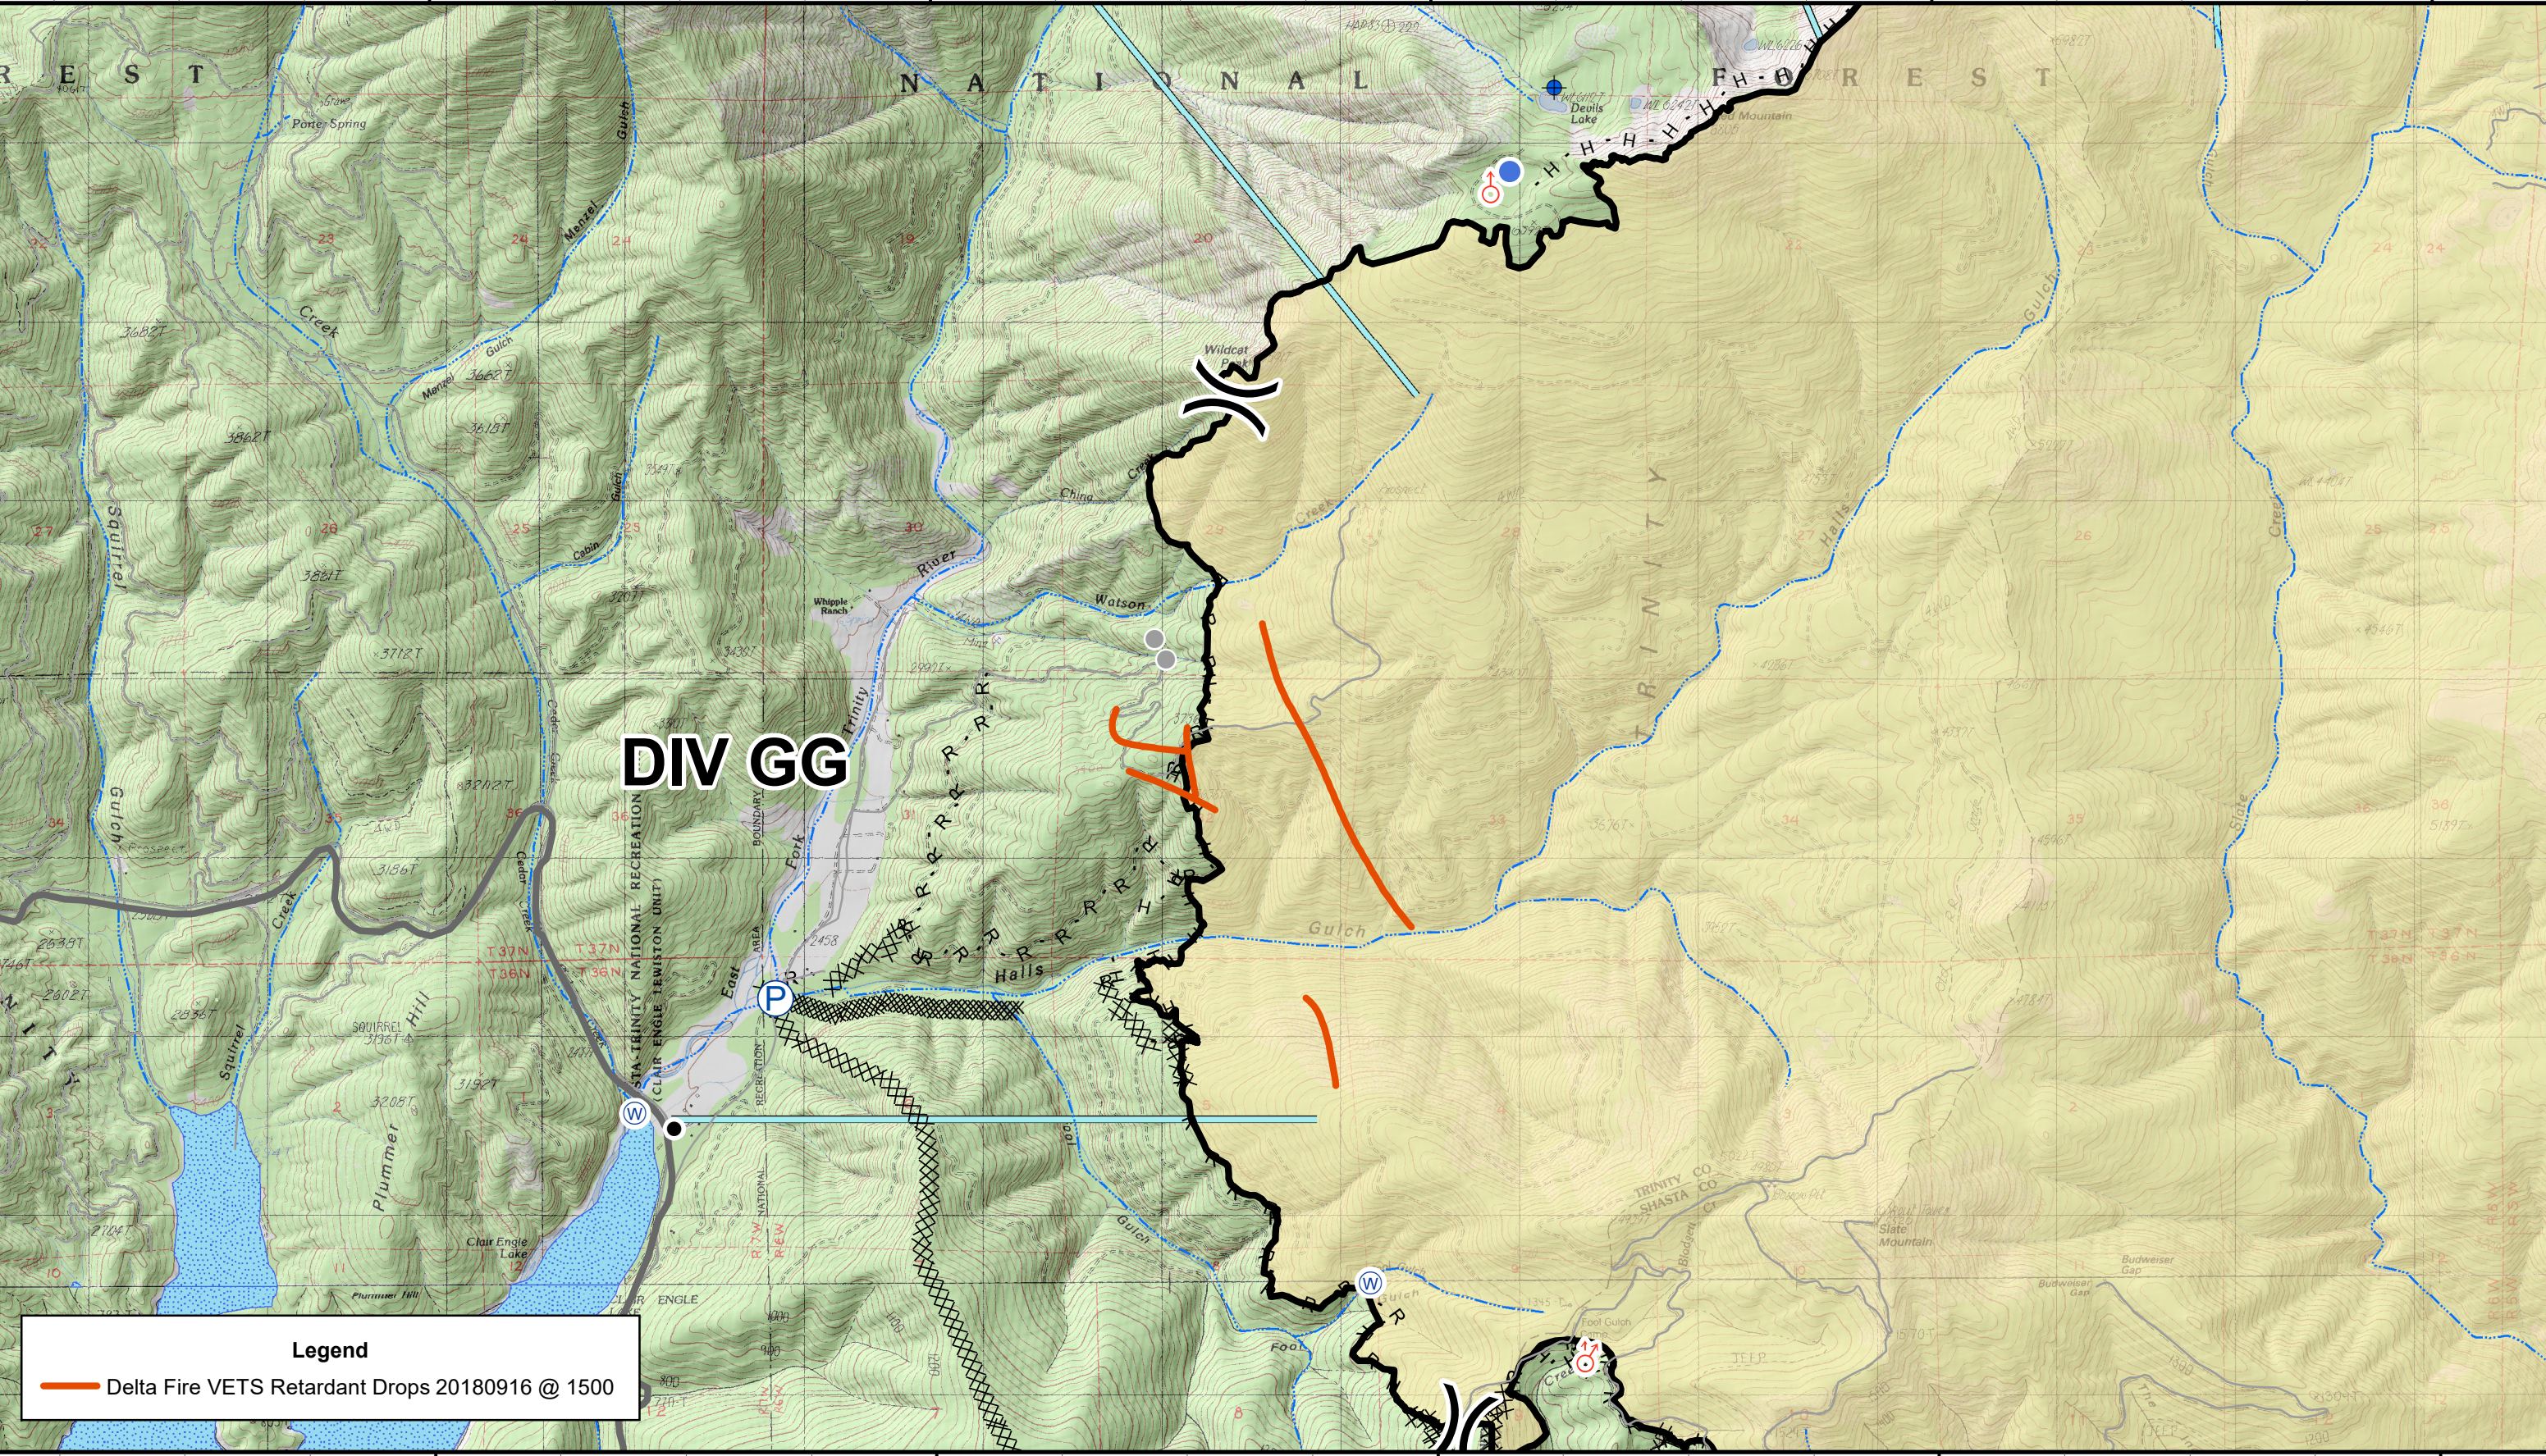

122°38'0"W

122°36'0"W

122°34'0"W

122°32'0"W

122°30'0"W

41°20'N

41°20'N

41°00'N

41°00'N

Legend

— Delta Fire VETS Retardant Drops 20180916 @ 1500

122°38'0"W

122°36'0"W

122°34'0"W

122°32'0"W

122°30'0"W

VETS
www.122vets.com
805.218-9646
Cost Effective Infrared

Aspen Helicopters
www.aspenhelo.com
805.985-5416

- Active Fire - Open Flame Greater than 12"
- Creeping Fire - 12" Flame Lengths or Less
- Significant - Considerable Threat to Fireline
- Moderate - Possible Threat to Fireline

Delta Fire

CA-SHF-1444

Retardant Drops
Infrared Data Captured 20180916 @ 1500

0 0.5 1 Miles

September 17, 2018