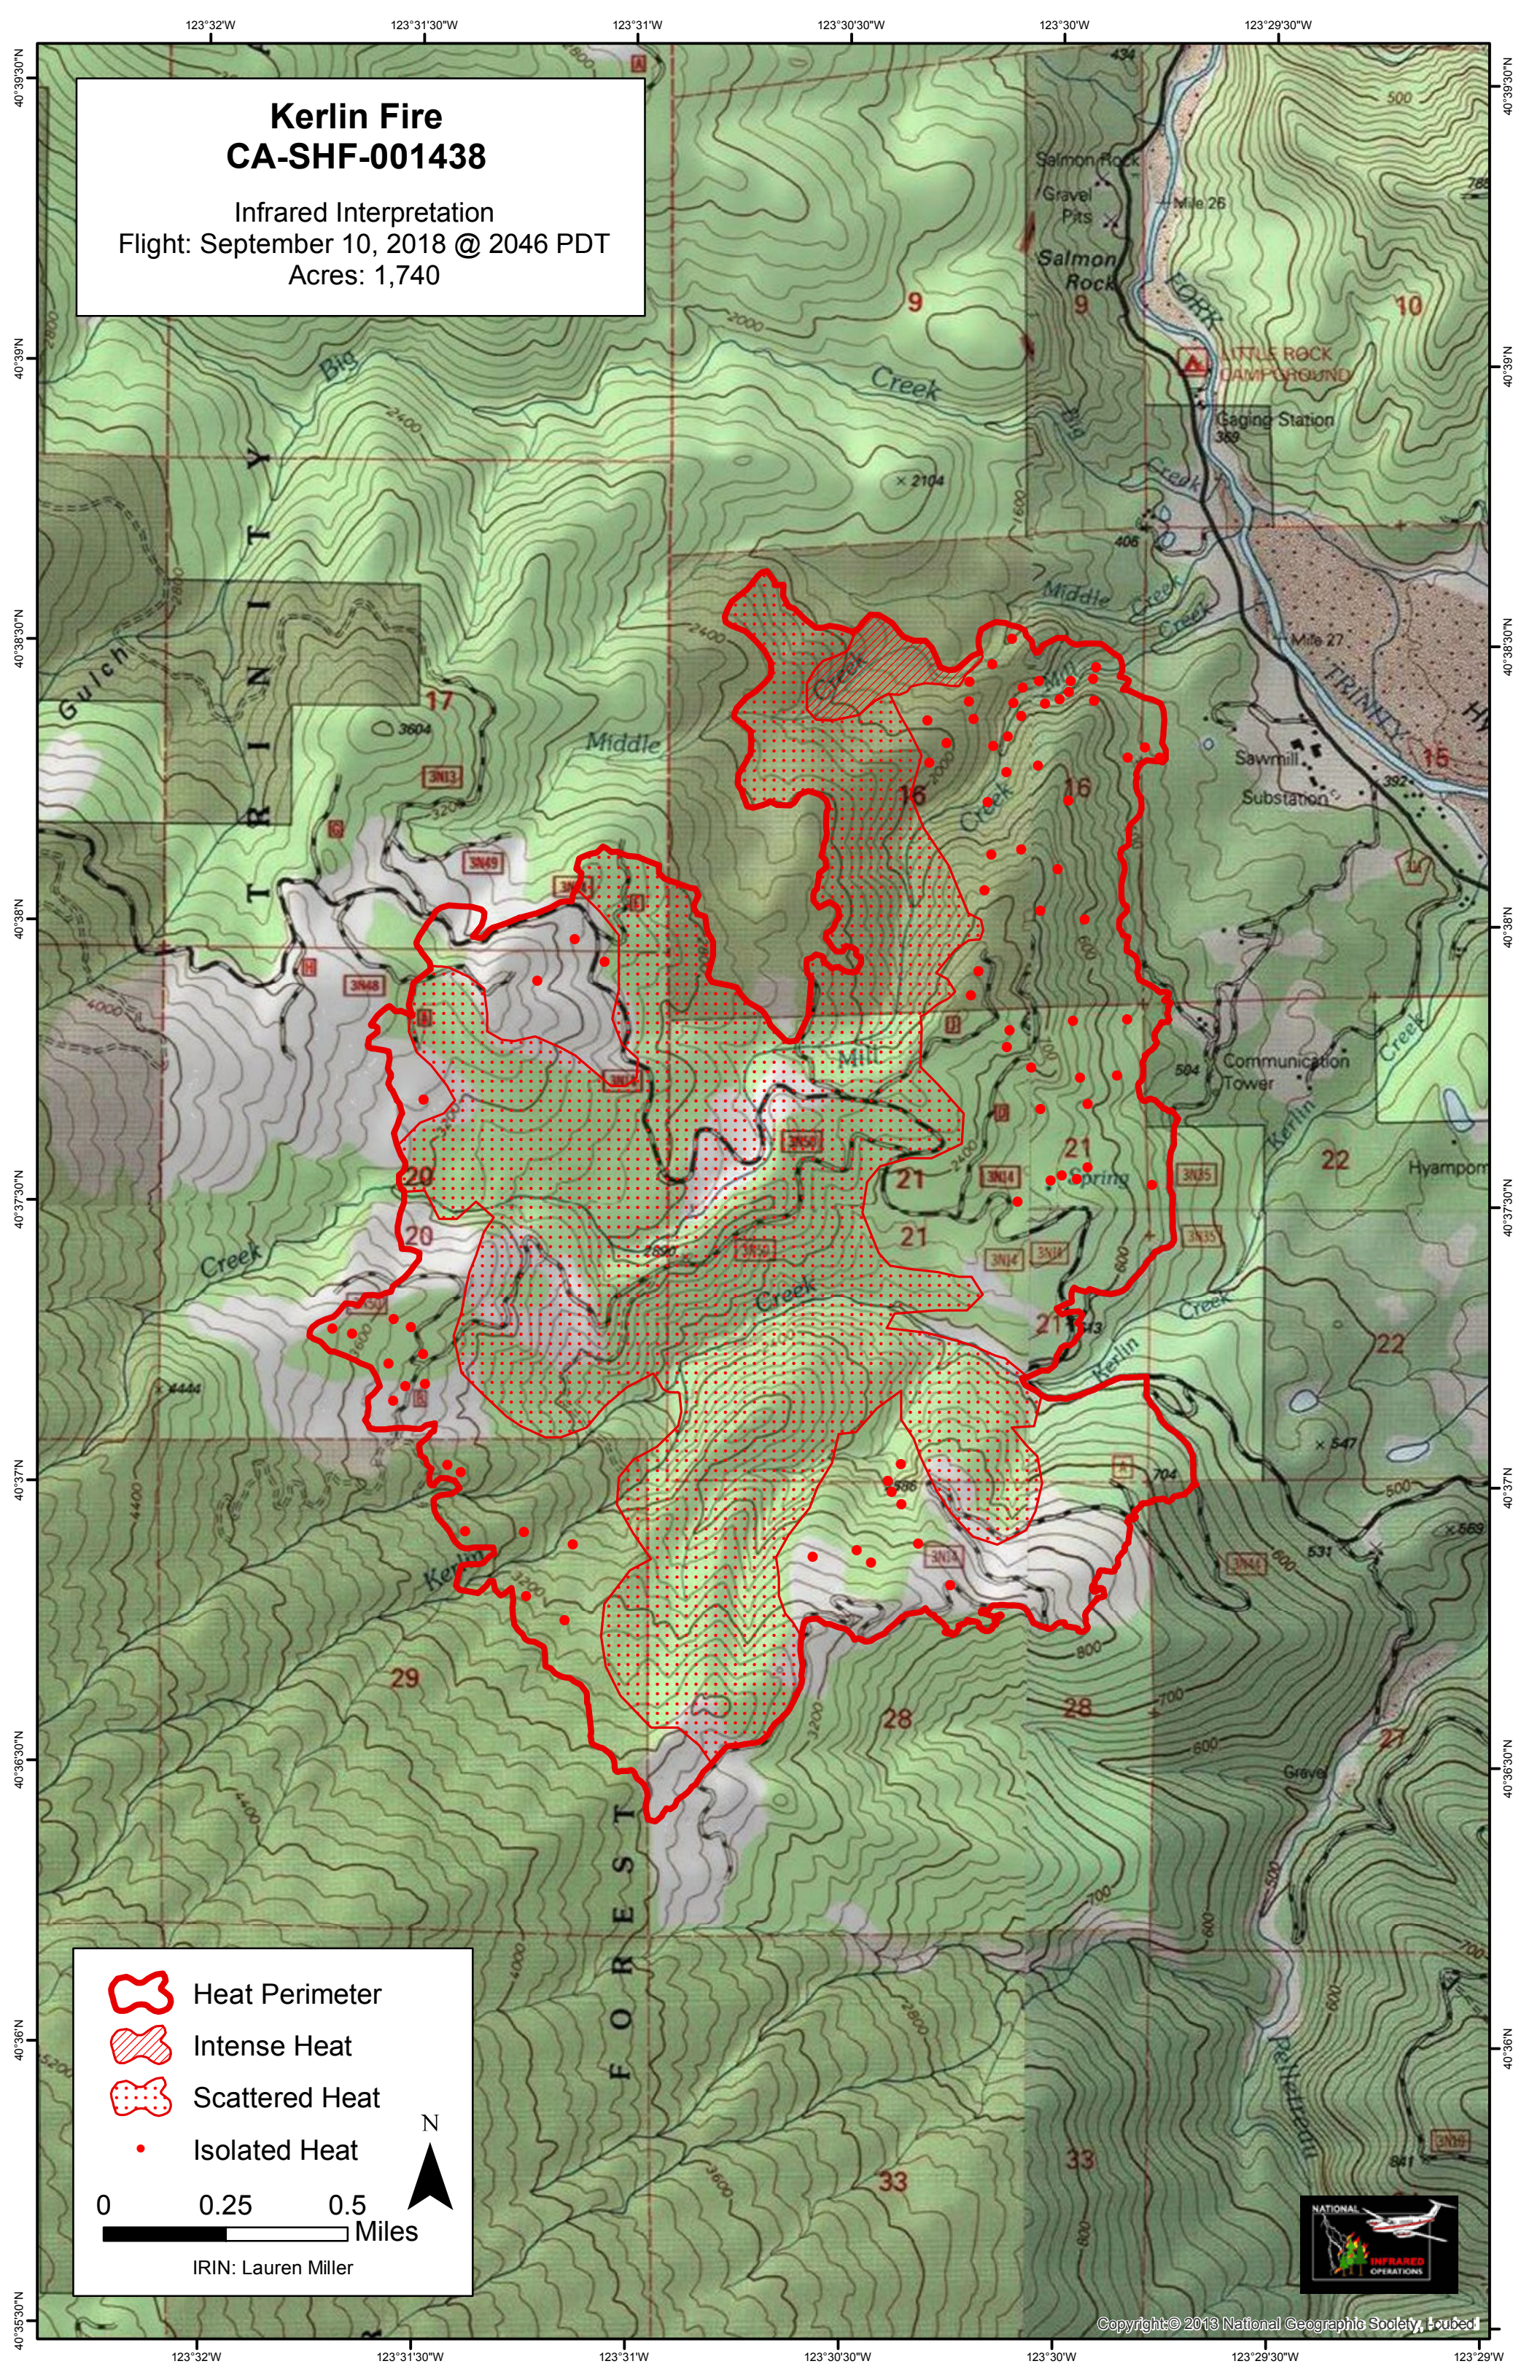

# Kerlin Fire CA-SHF-001438

Infrared Interpretation  
Flight: September 10, 2018 @ 2046 PDT  
Acres: 1,740

-  Heat Perimeter
-  Intense Heat
-  Scattered Heat
-  Isolated Heat

0 0.25 0.5  
Miles

IRIN: Lauren Miller