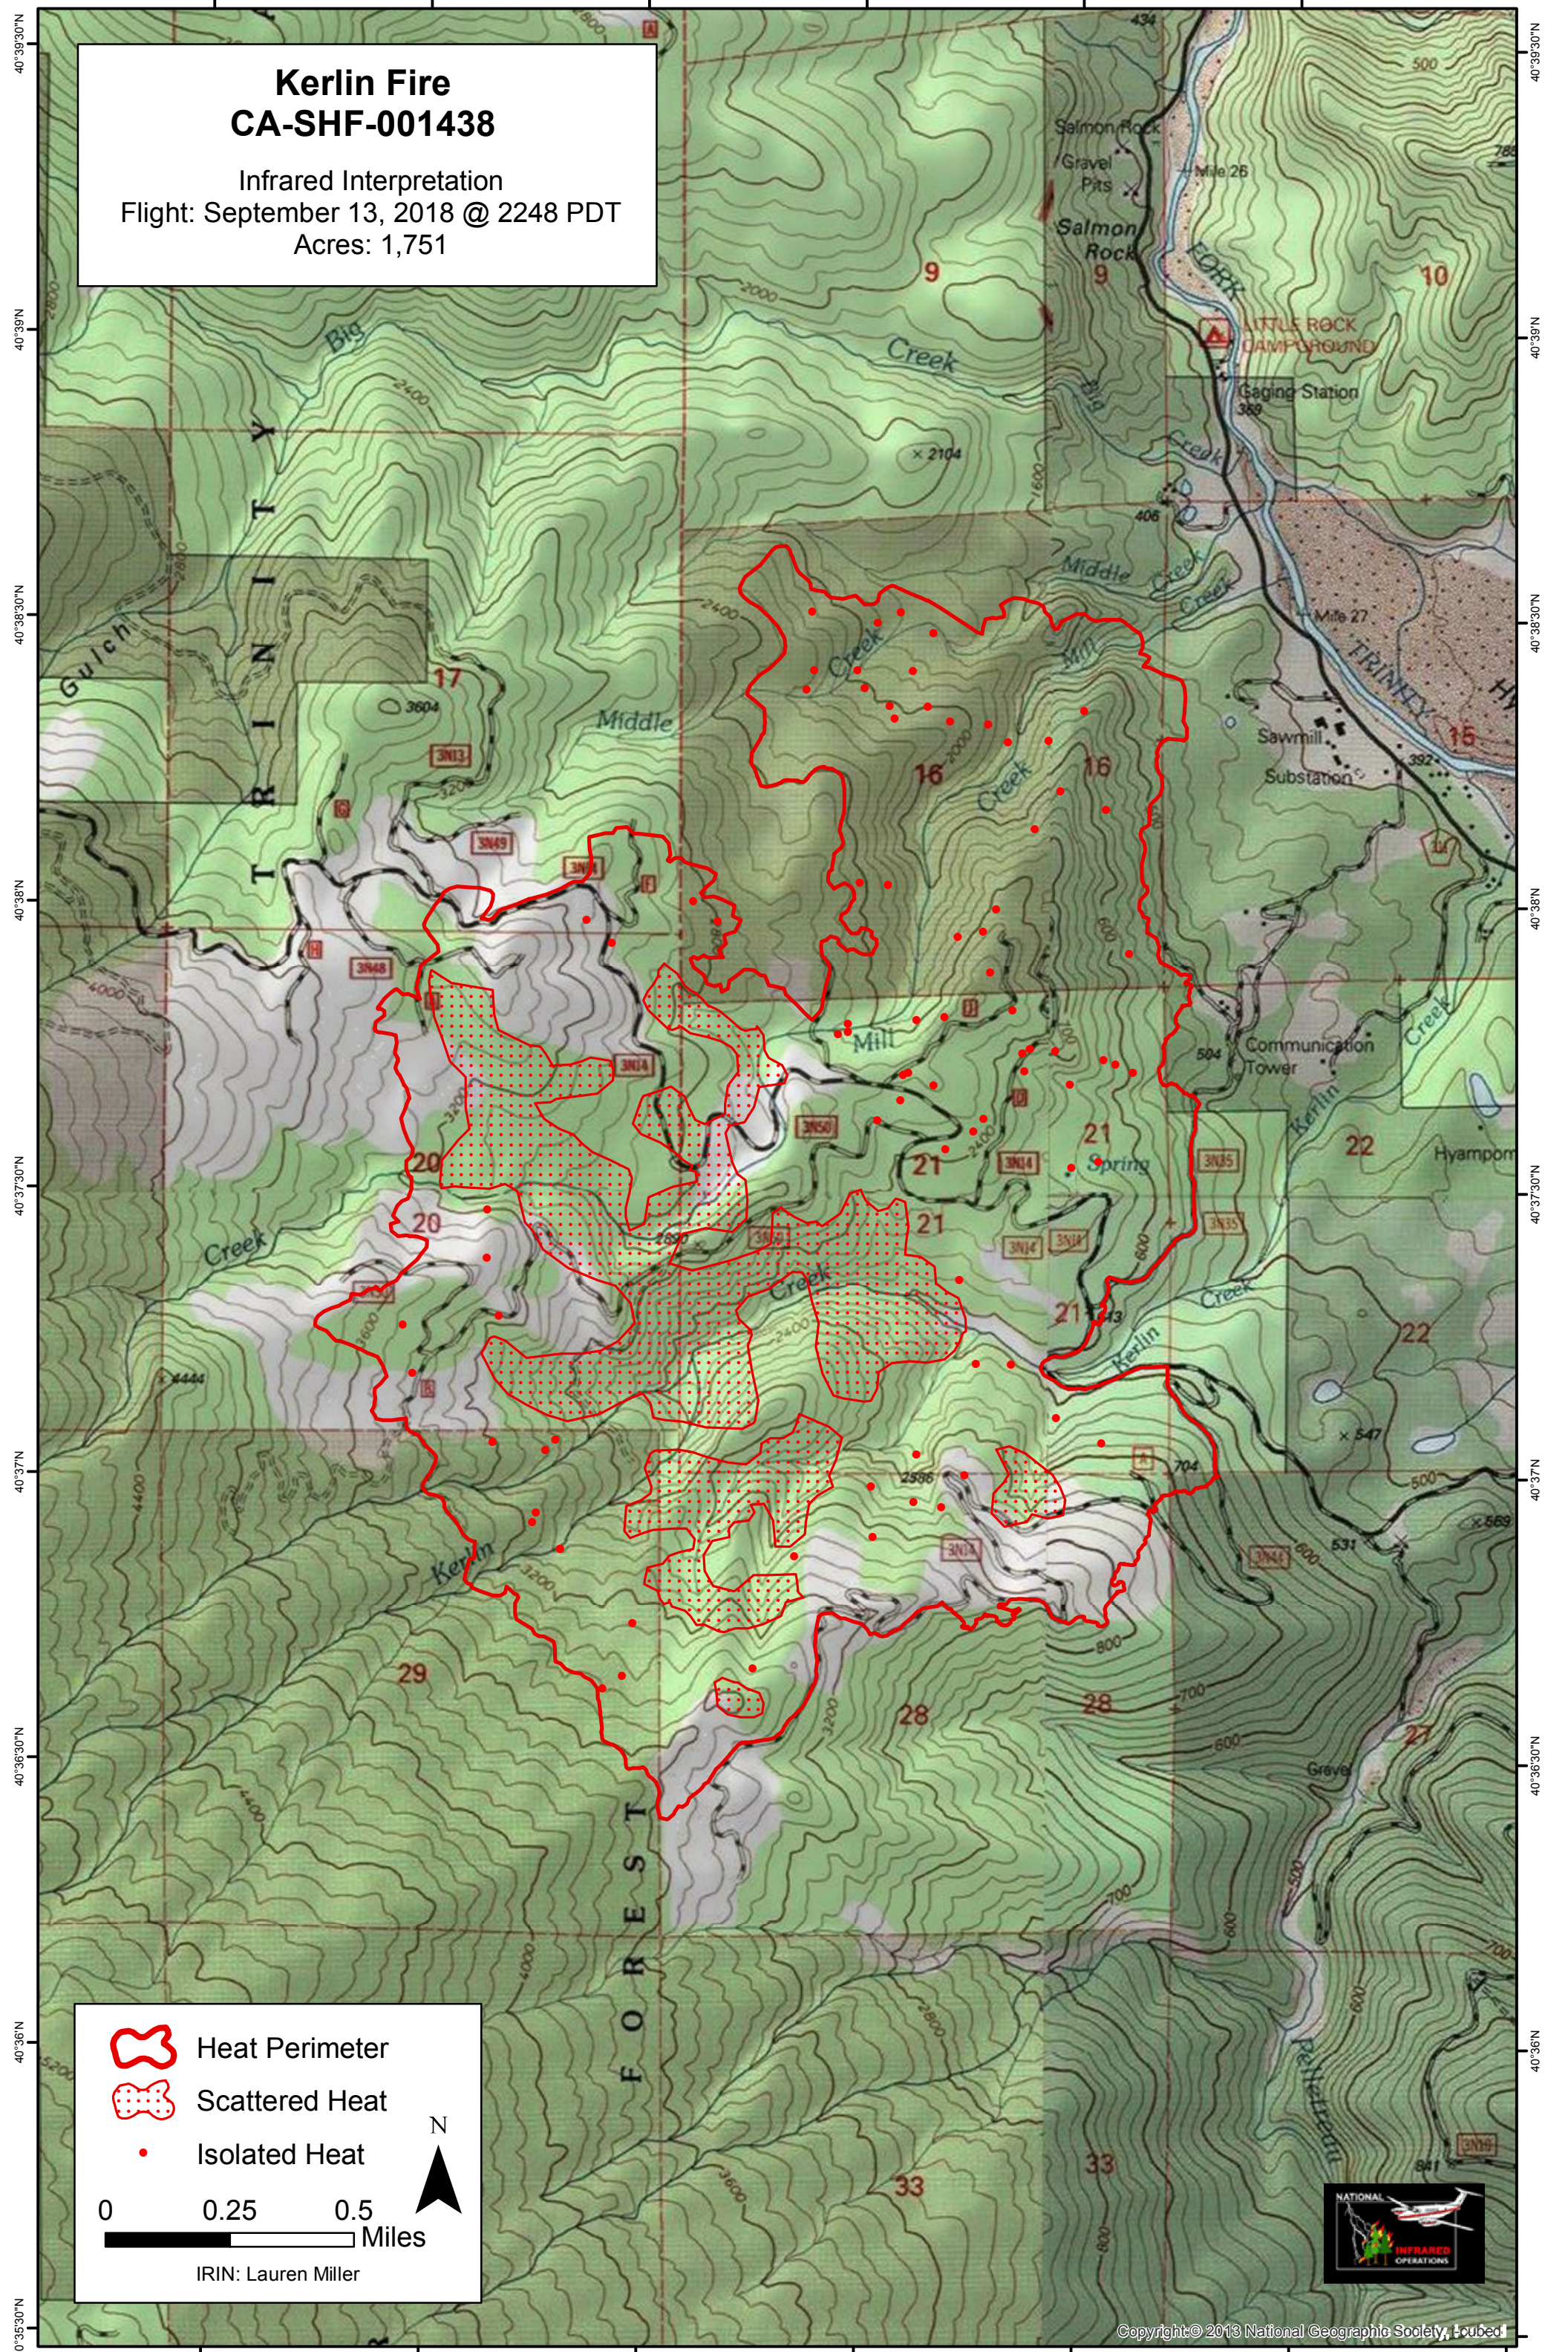

123°32'W 123°31'30"W 123°31'W 123°30'30"W 123°30'W 123°29'30"W

# Kerlin Fire CA-SHF-001438

Infrared Interpretation  
Flight: September 13, 2018 @ 2248 PDT  
Acres: 1,751

-  Heat Perimeter
-  Scattered Heat
-  Isolated Heat

0 0.25 0.5  
Miles

IRIN: Lauren Miller

123°32'W 123°31'30"W 123°31'W 123°30'30"W 123°30'W 123°29'30"W 123°29'W