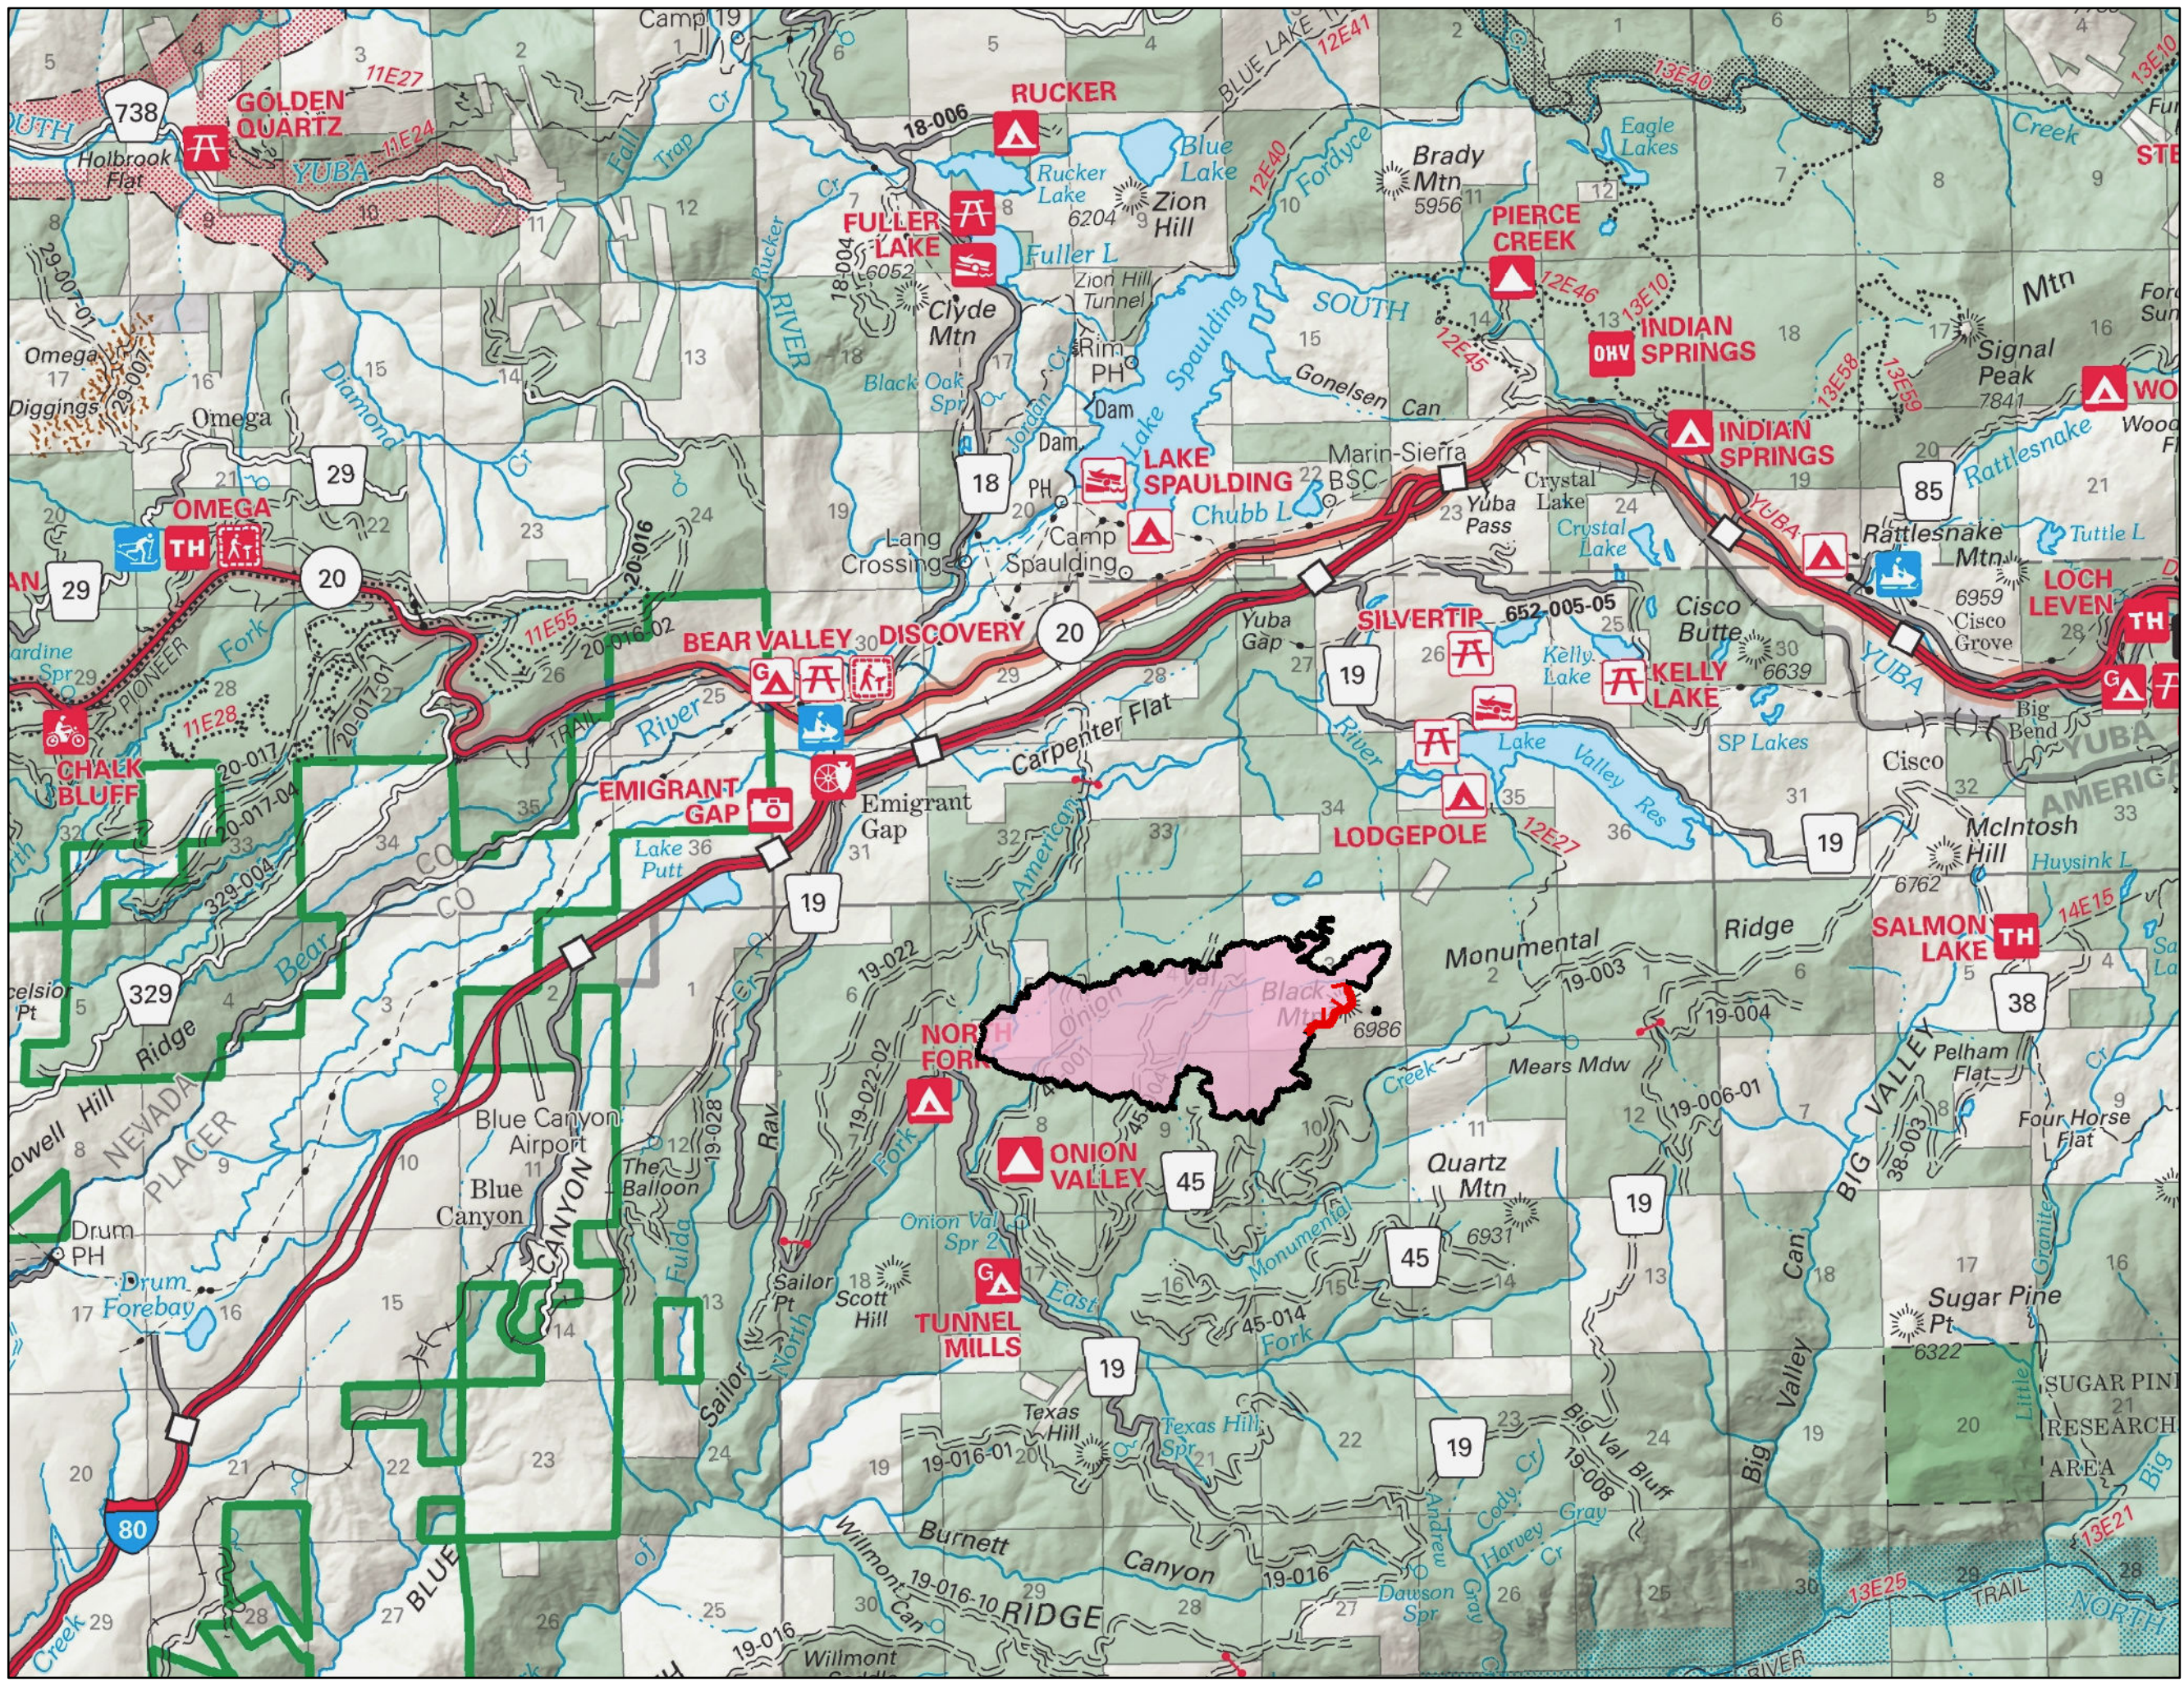

North Fire
 CA-TNF-1355
 Public Information Map
 Sept. 15, 2018
 1,120 Acres

-  Uncontrolled Fire Edge
-  Completed Line
-  Wildfire Daily Fire Perimeter

Fire Perimeter as of 9/8 at 20:22 hrs