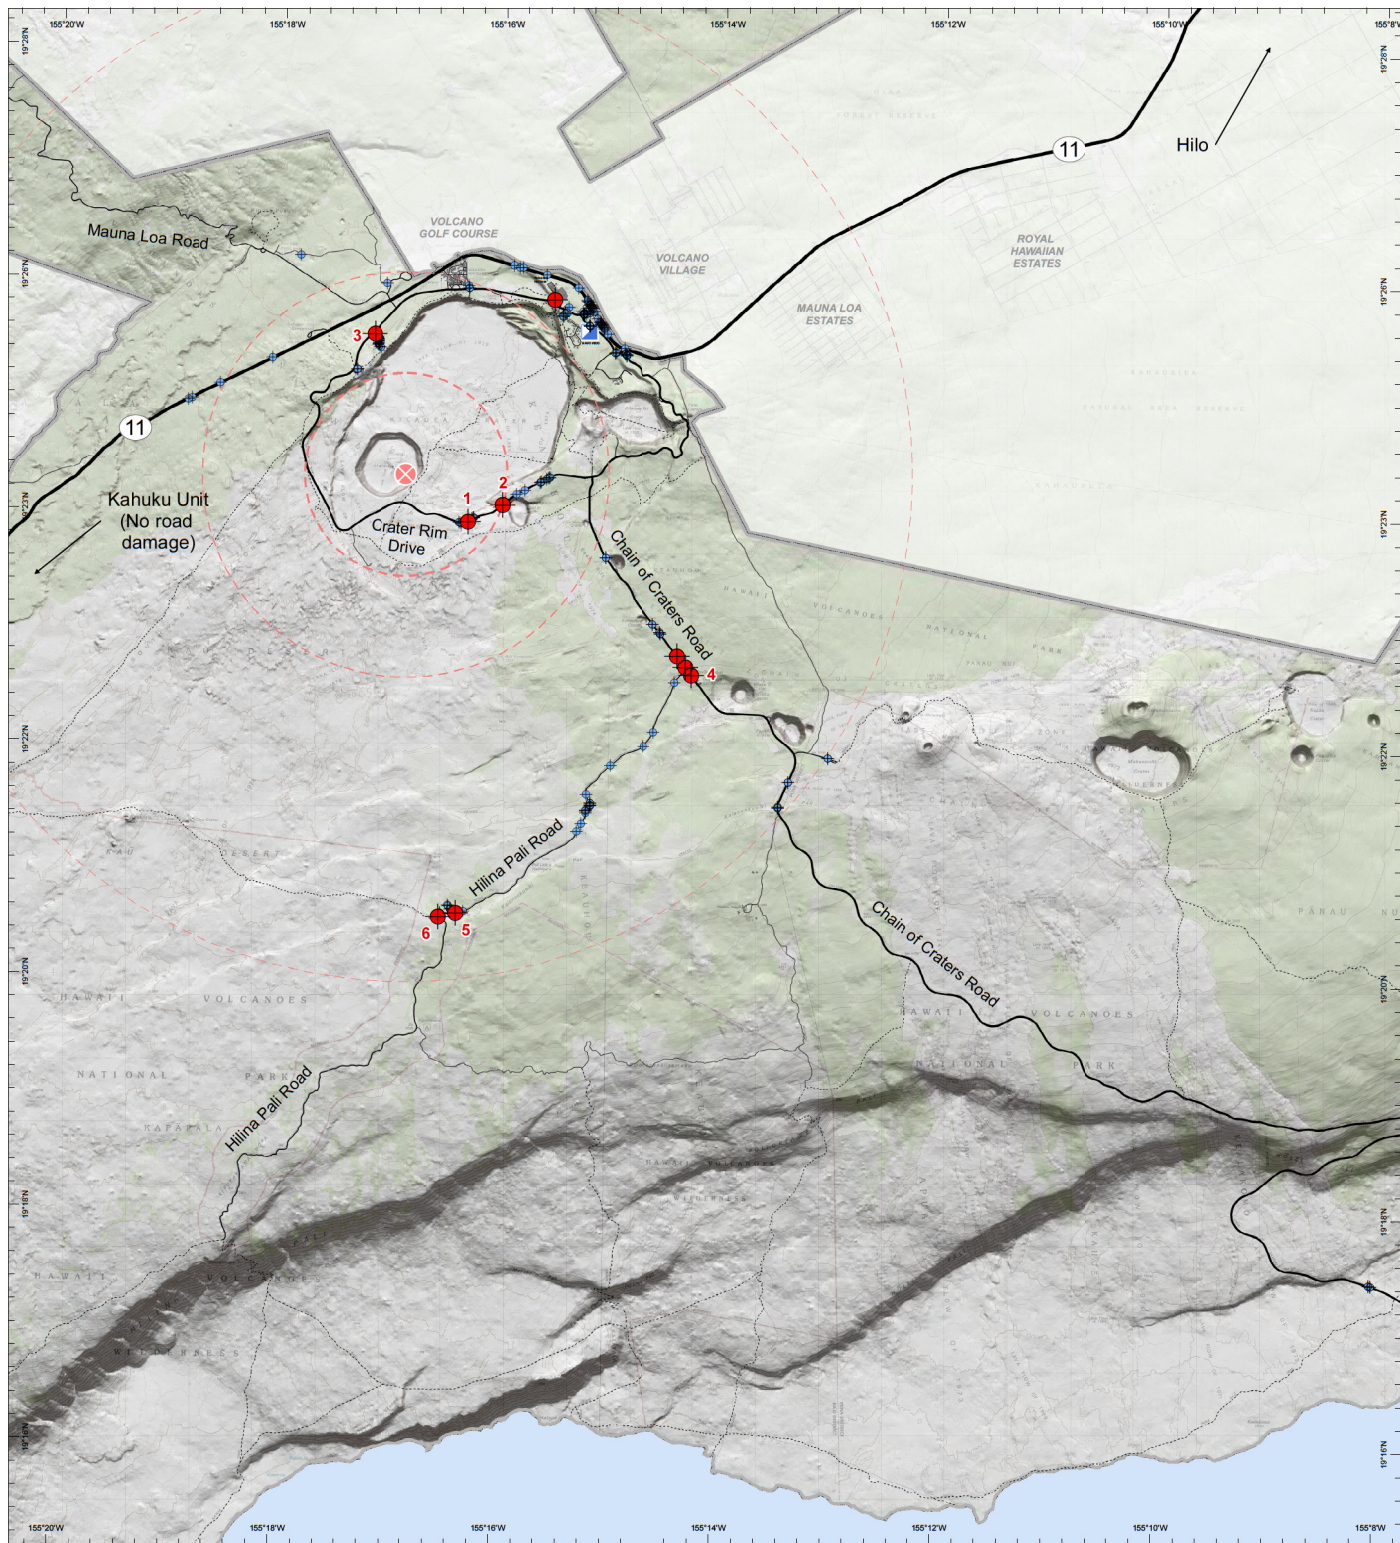

NAD83 Datum
Mark Wasser
David Benitez
NPS GIS
6/28/2018
0830 hours