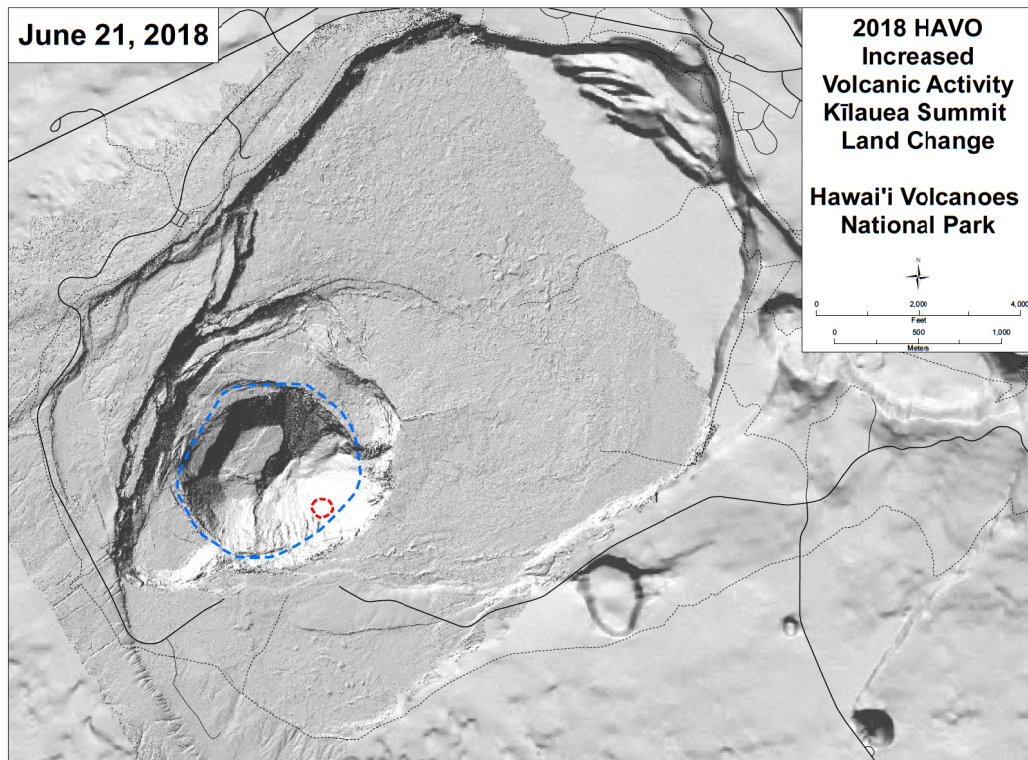

Pre-Eruption

June 21, 2018

**2018 HAVO
Increased
Volcanic Activity
Kilauea Summit
Land Change**

**Hawai'i Volcanoes
National Park**

June 30, 2018

July 22, 2018