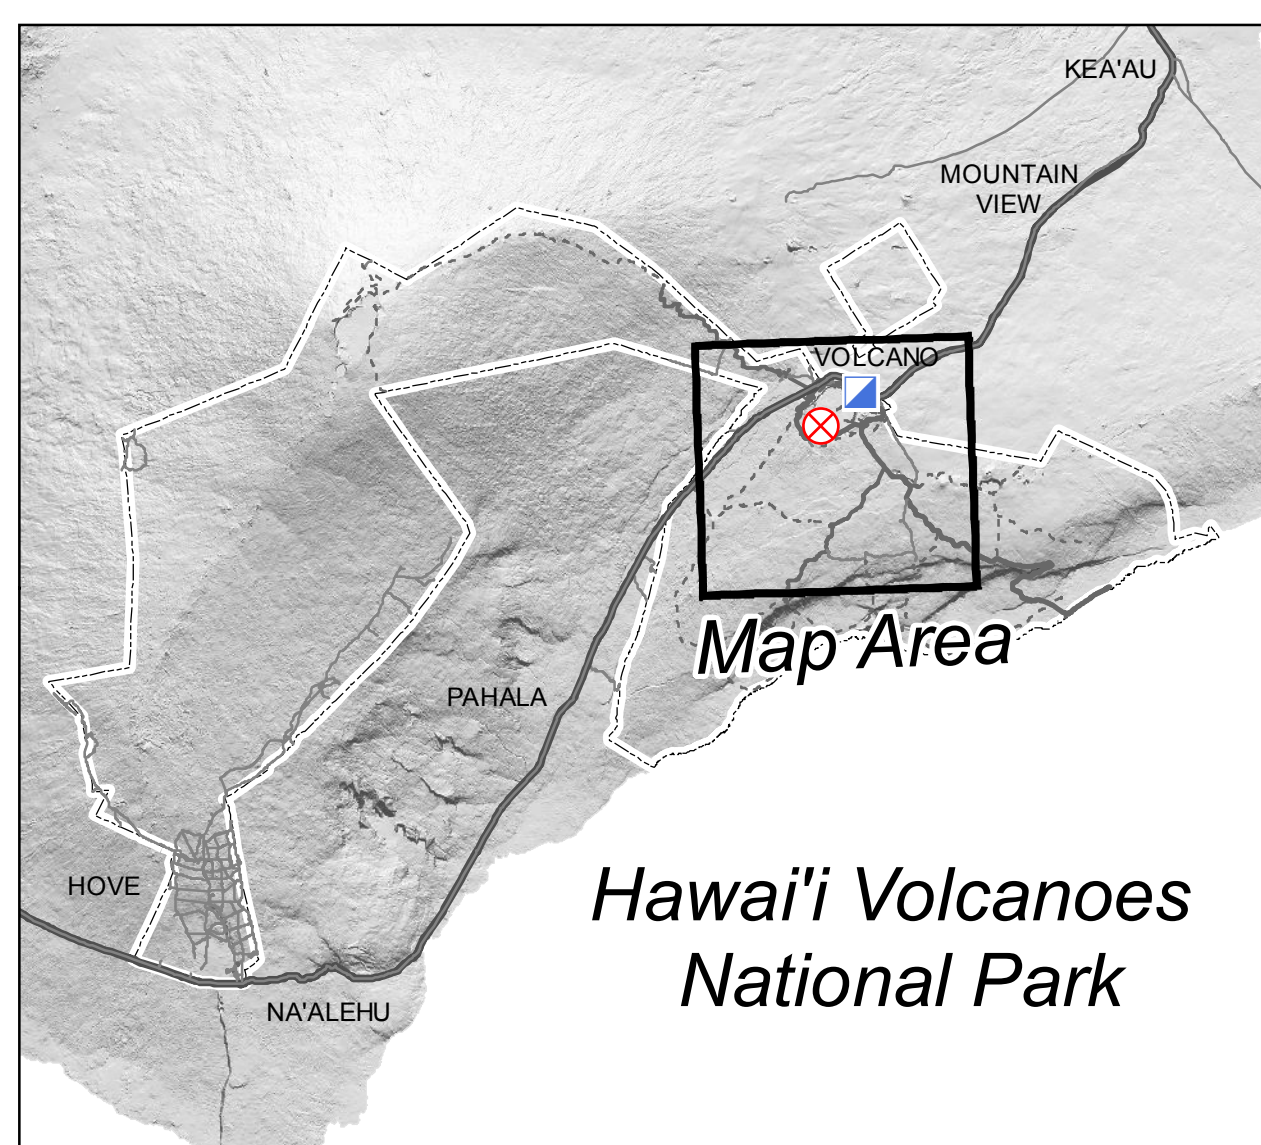

Kīlauea Eruption Elevated Seismicity

Road Damage Map

Hawai'i Volcanoes National Park

June 28, 2018

Legend

- Emission & Seismicity Source
- Incident Command Post
- Park Structures
- Park Boundary
- Road Cracks**
- Major Damage
- Further Evaluation

NAD83 Datum

Mark Wasser
David Benitez
NPS GISS
6/28/2018
0830 hours