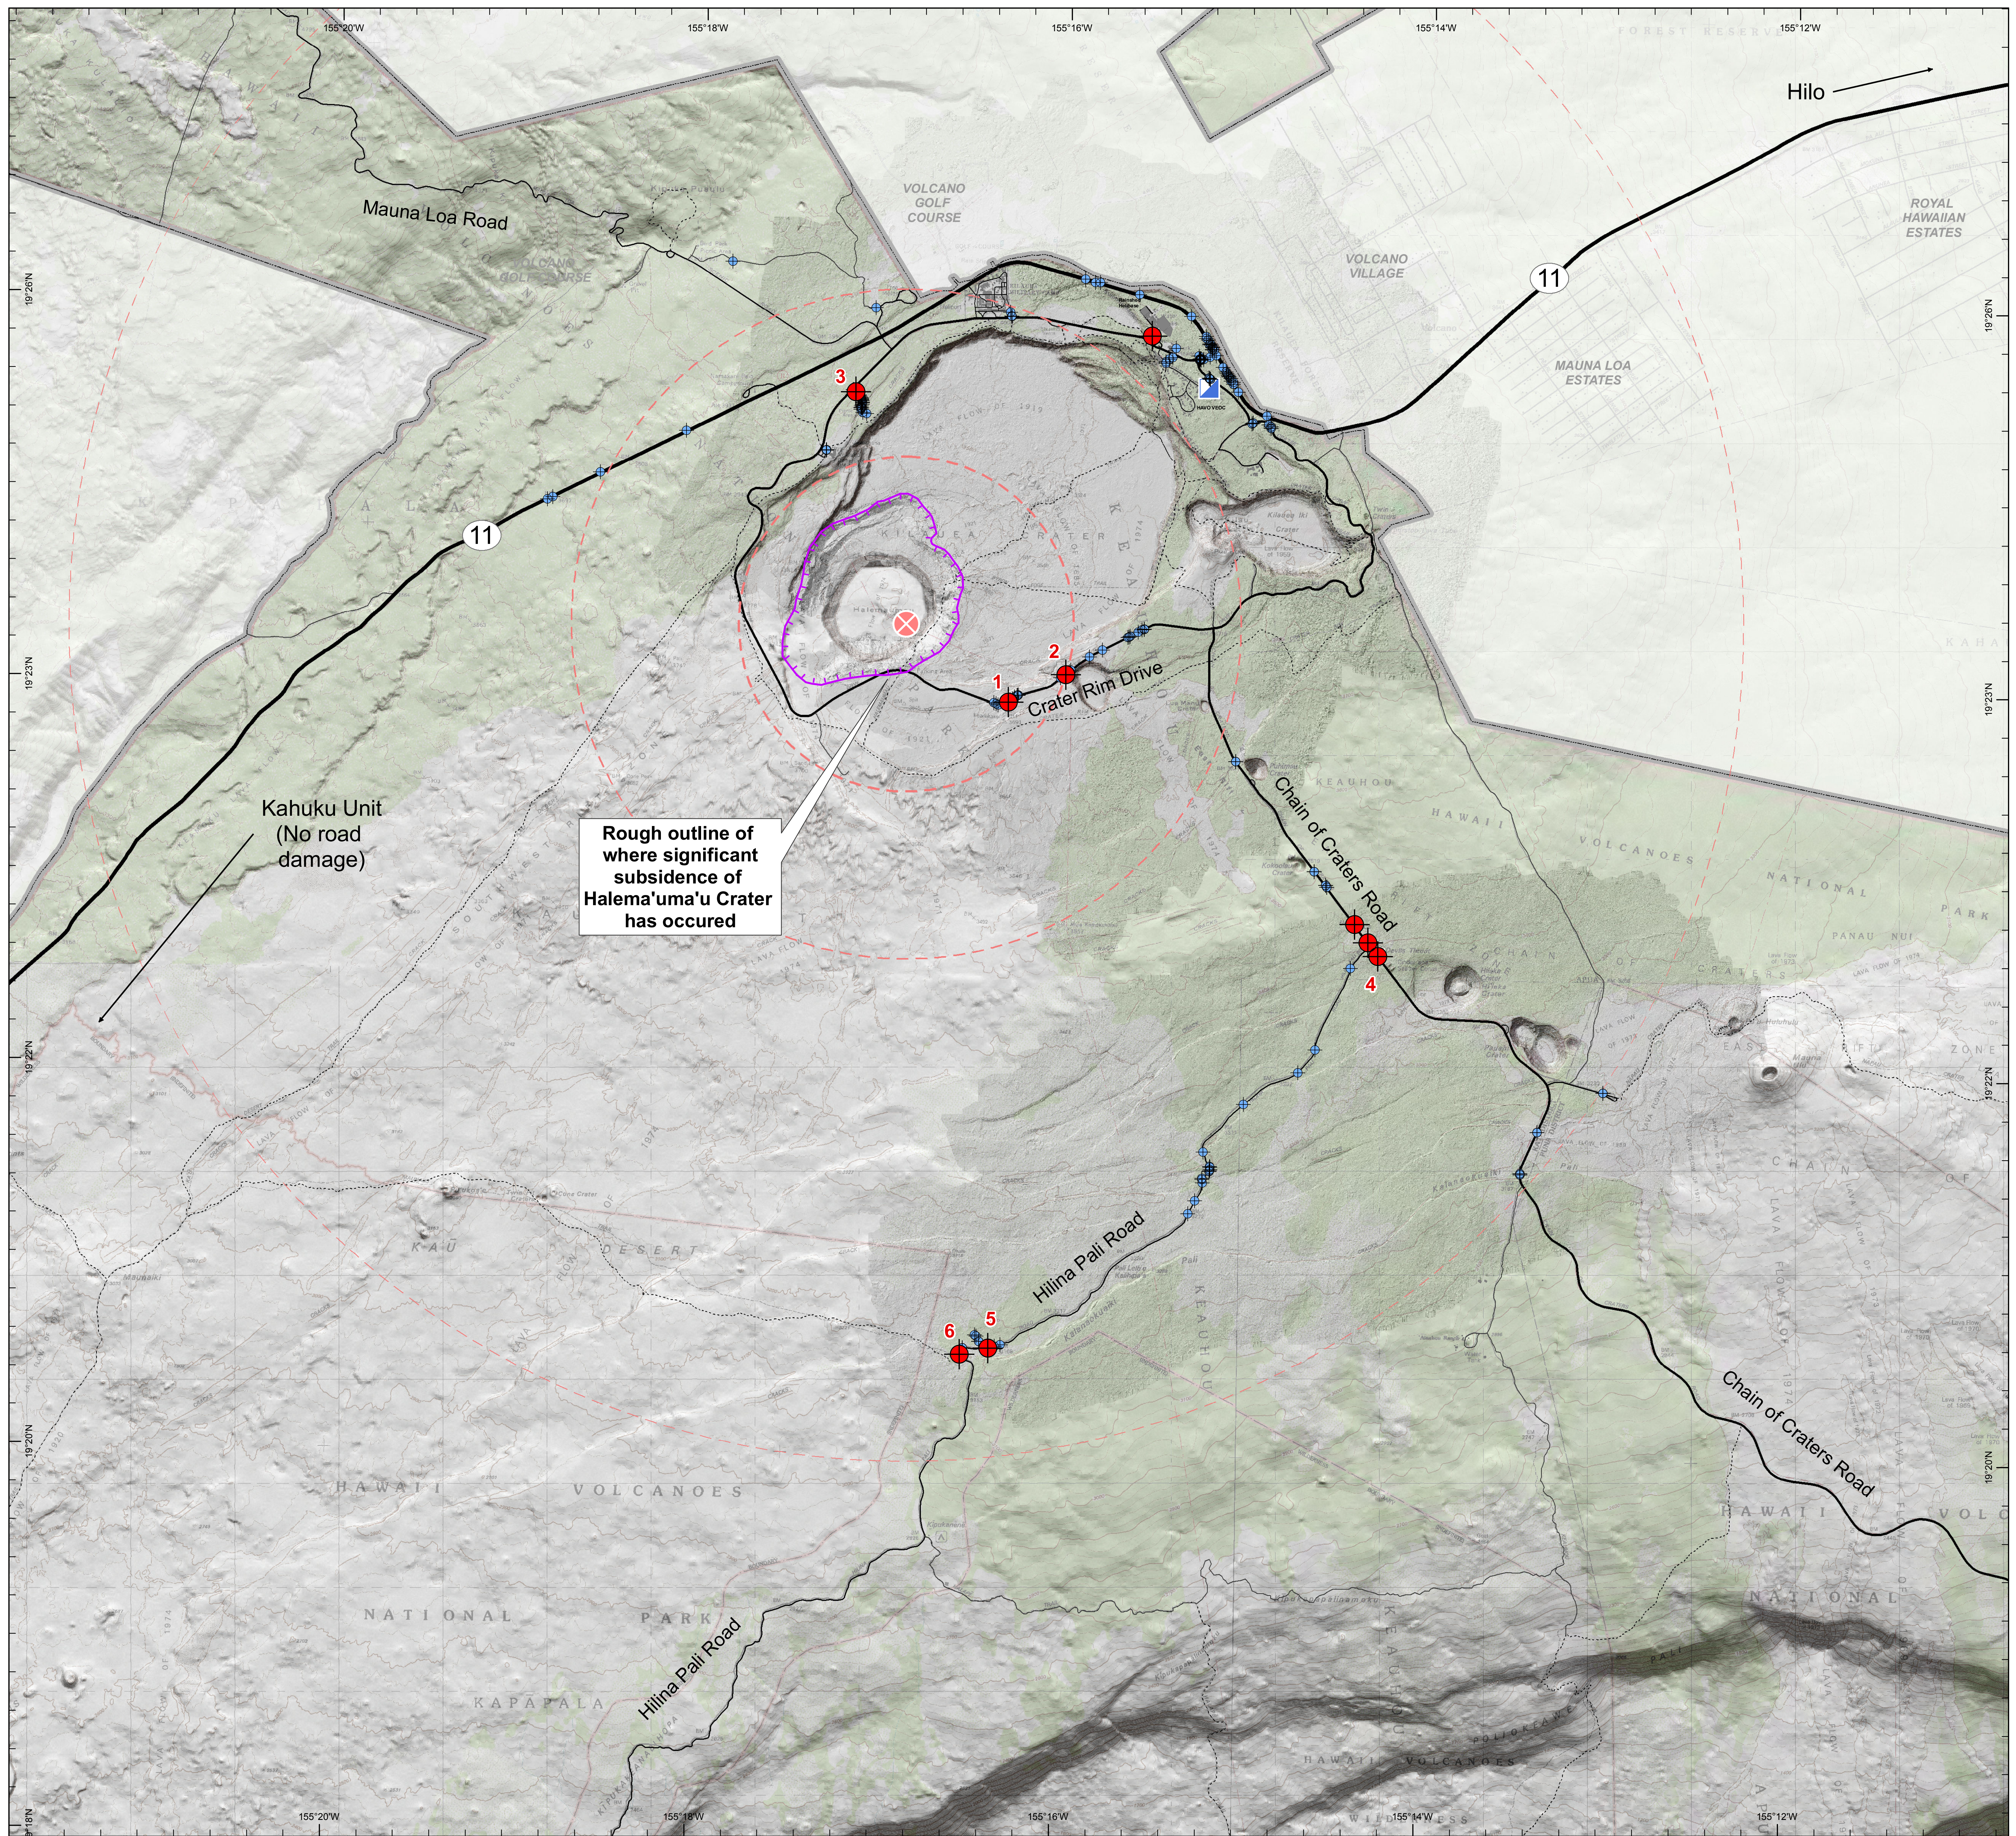

Kīlauea Eruption Elevated Seismicity

Road Damage Map

Hawai'i Volcanoes National Park

June 28, 2018

Legend

- Emission & Seismicity Source
- Incident Command Post
- Park Structures
- Park Boundary
- Road Cracks**
- Major Damage
- Further Evaluation

NAD83 Datum

Mark Wasser
David Benitez
NPS GISS
6/28/2018
0830 hours