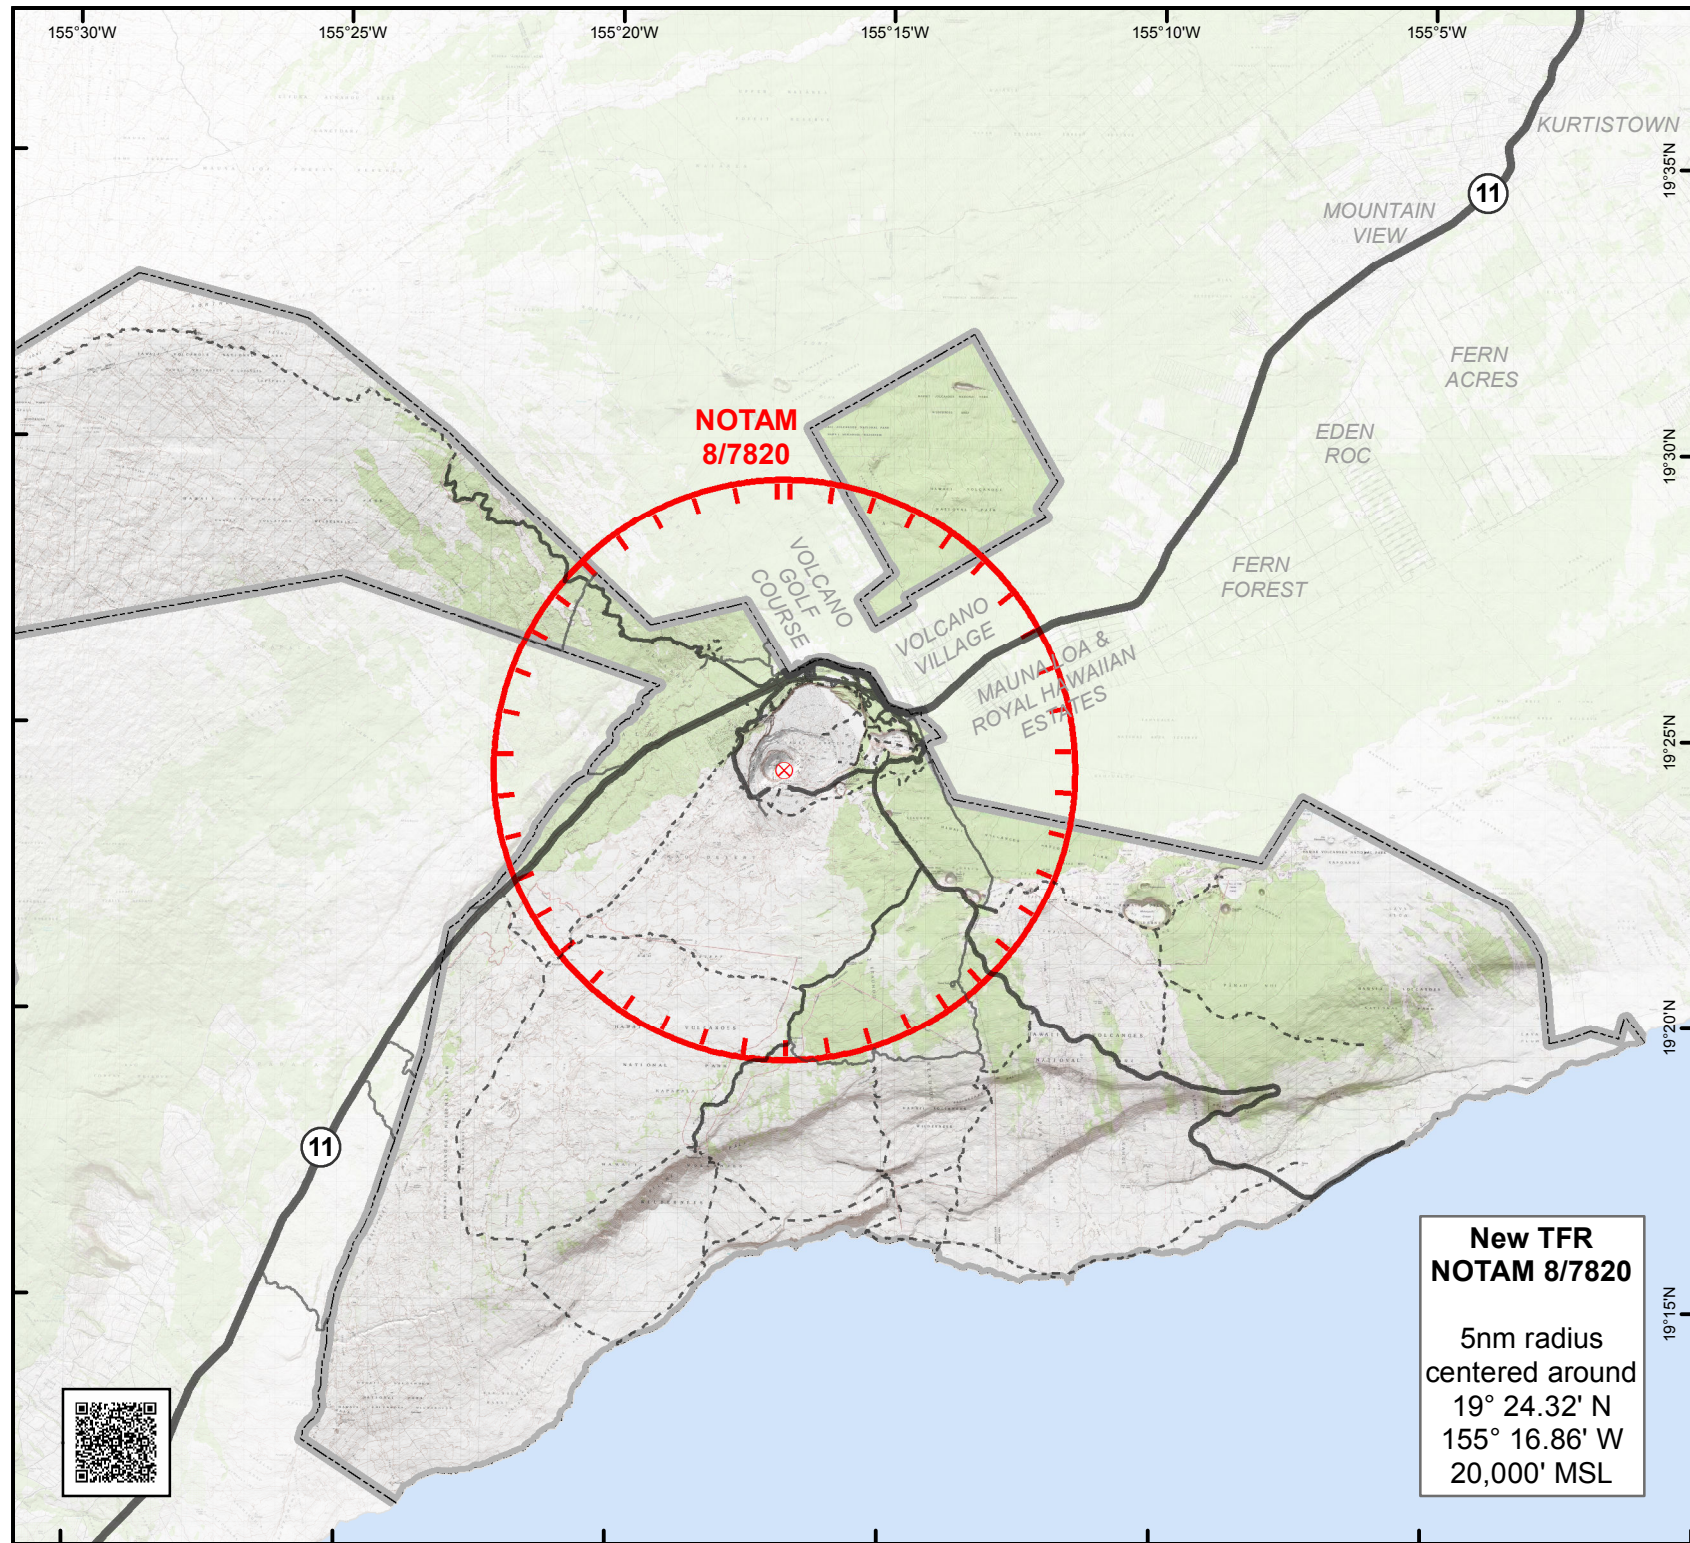

# 2018 HAVO Increased Volcanic Activity TFR Map

## Hawai'i Volcanoes National Park July 23, 2018

- Legend**
- HAVO Boundary
  - Highway 11
  - Secondary
  - Light Duty
  - Residential
  - Unpaved
  - Parking Area
  - Trail

- Former Lava Lake
- TFR

NAD83 Datum  
Mark Wasser  
David Benitez  
HAVO GISS  
7/23/2018  
1430 hrs

**New TFR  
NOTAM 8/7820**

5nm radius  
centered around  
19° 24.32' N  
155° 16.86' W  
20,000' MSL