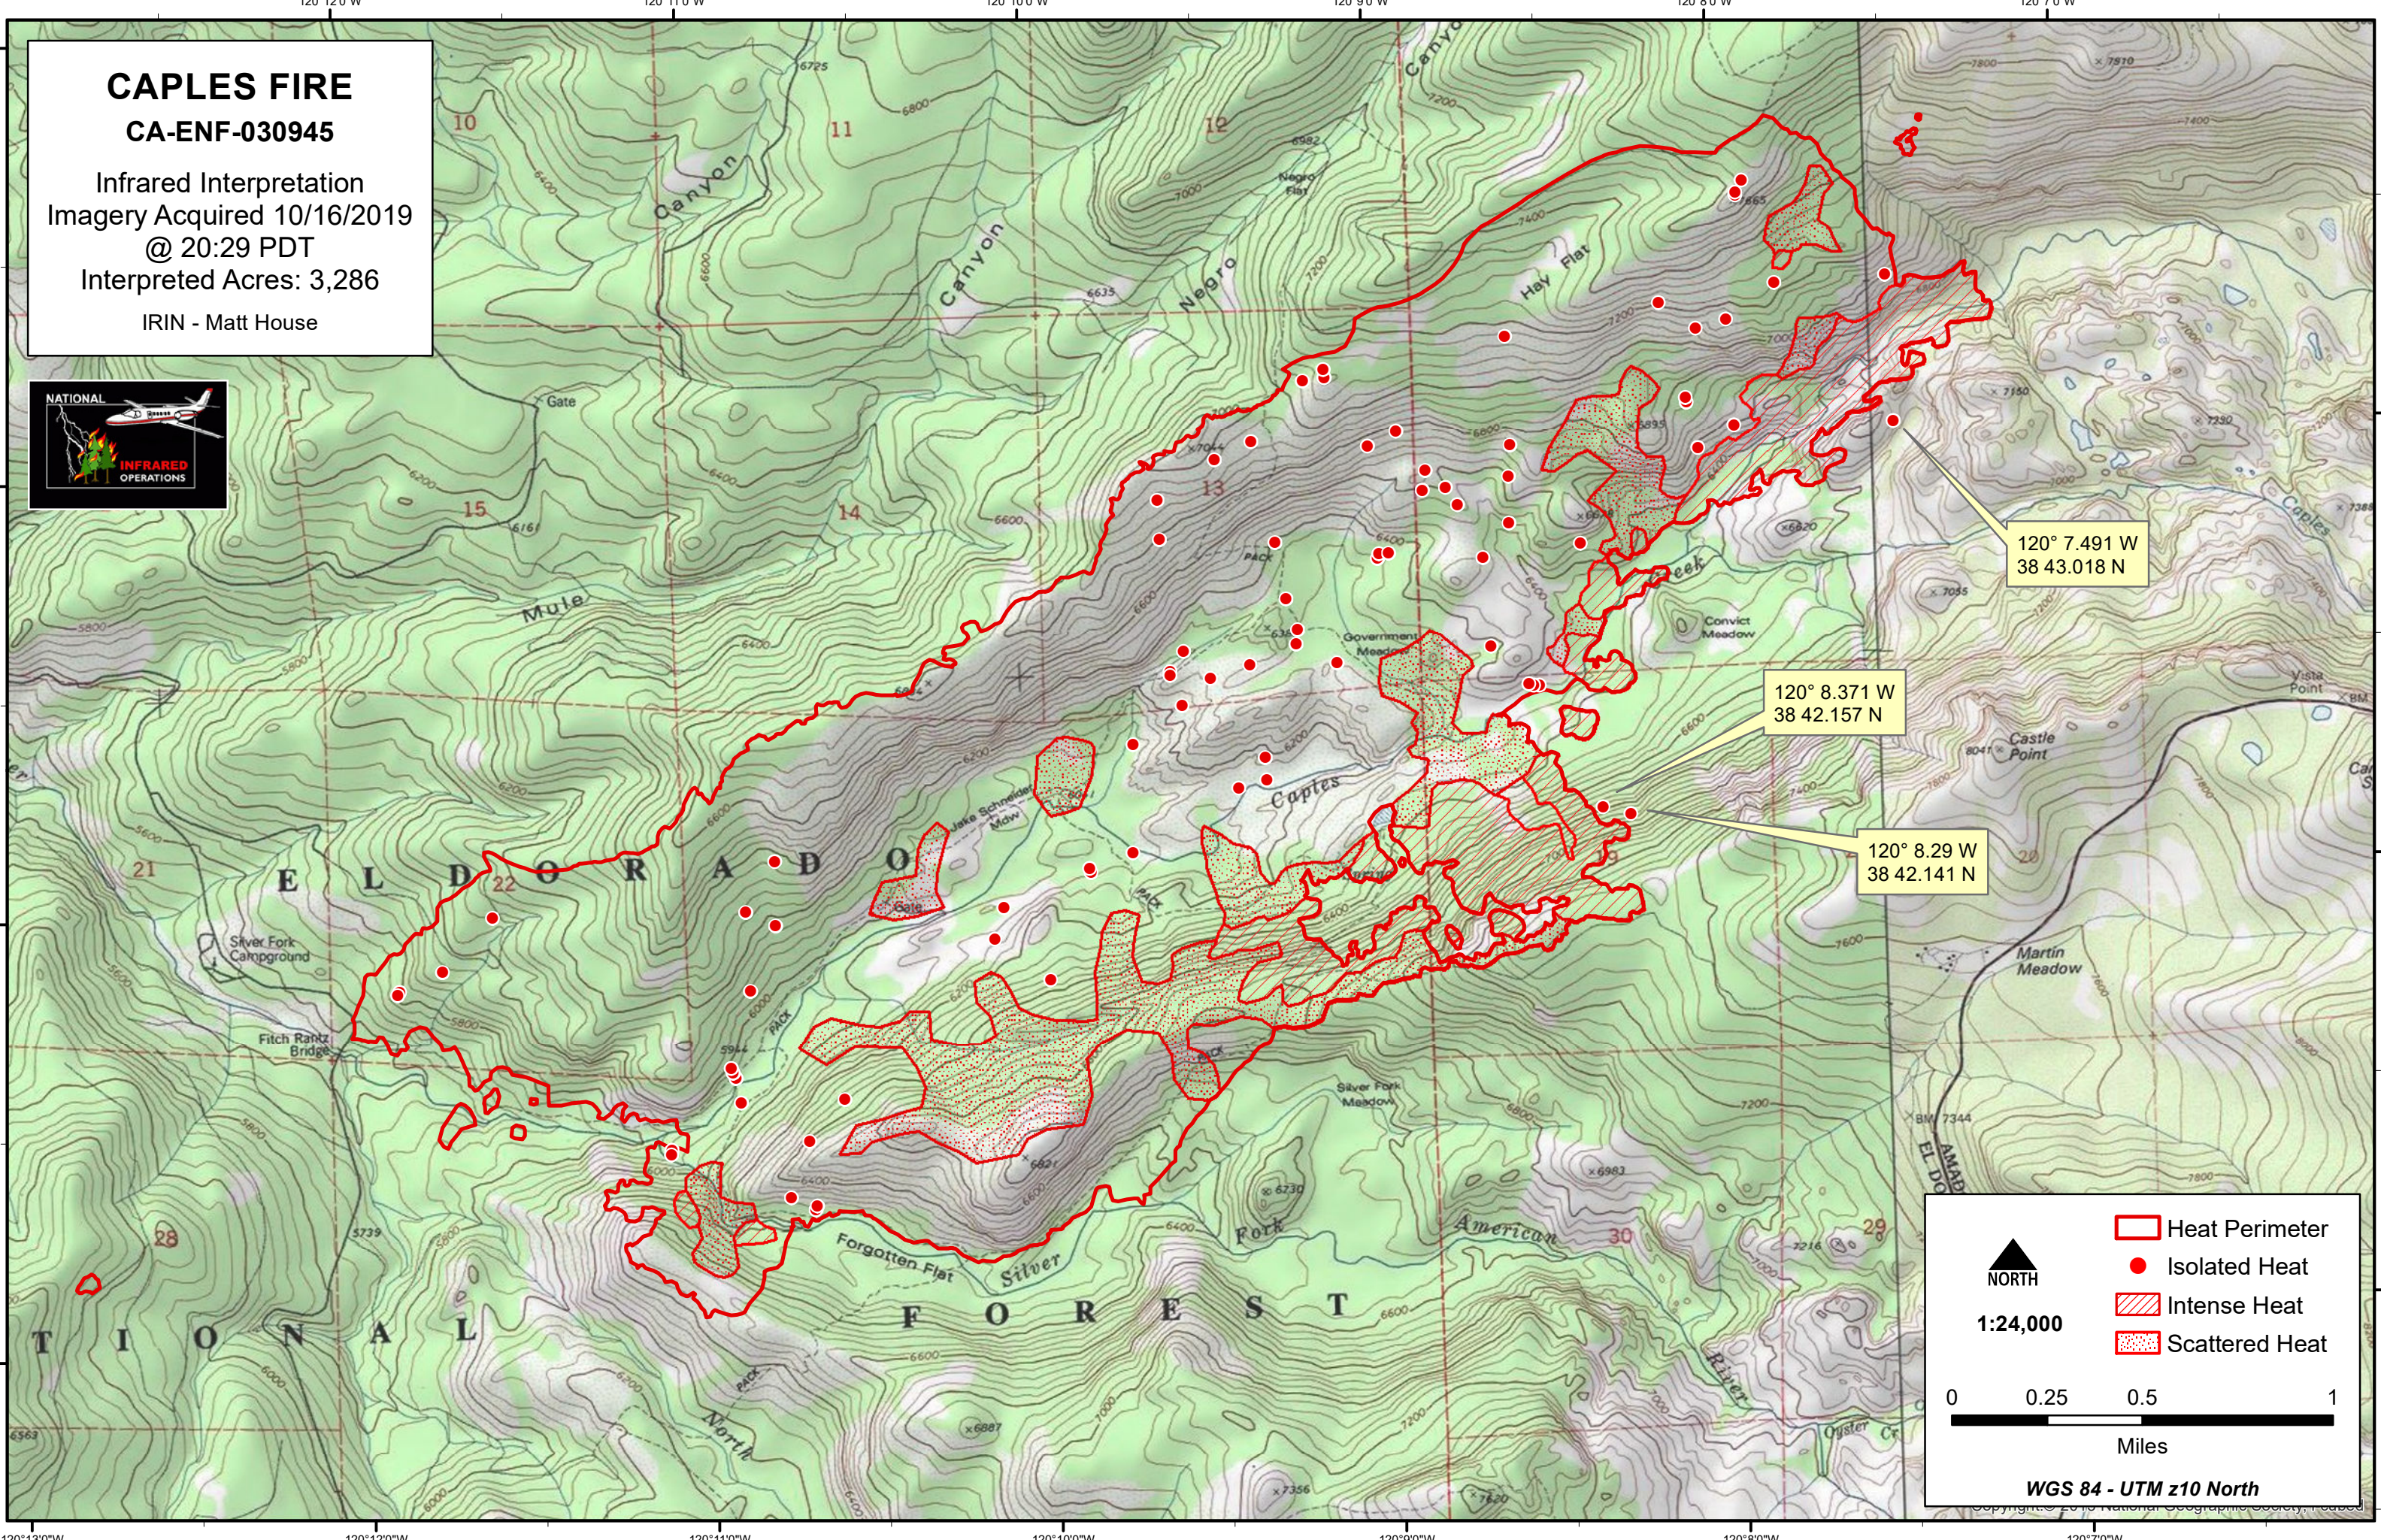

CAPLES FIRE

CA-ENF-030945

Infrared Interpretation
Imagery Acquired 10/16/2019
@ 20:29 PDT
Interpreted Acres: 3,286
IRIN - Matt House

120° 7.491 W
38 43.018 N

120° 8.371 W
38 42.157 N

120° 8.29 W
38 42.141 N

Legend

- Heat Perimeter
- Isolated Heat
- Intense Heat
- Scattered Heat

Scale

0 0.25 0.5 1
Miles

WGS 84 - UTM z10 North