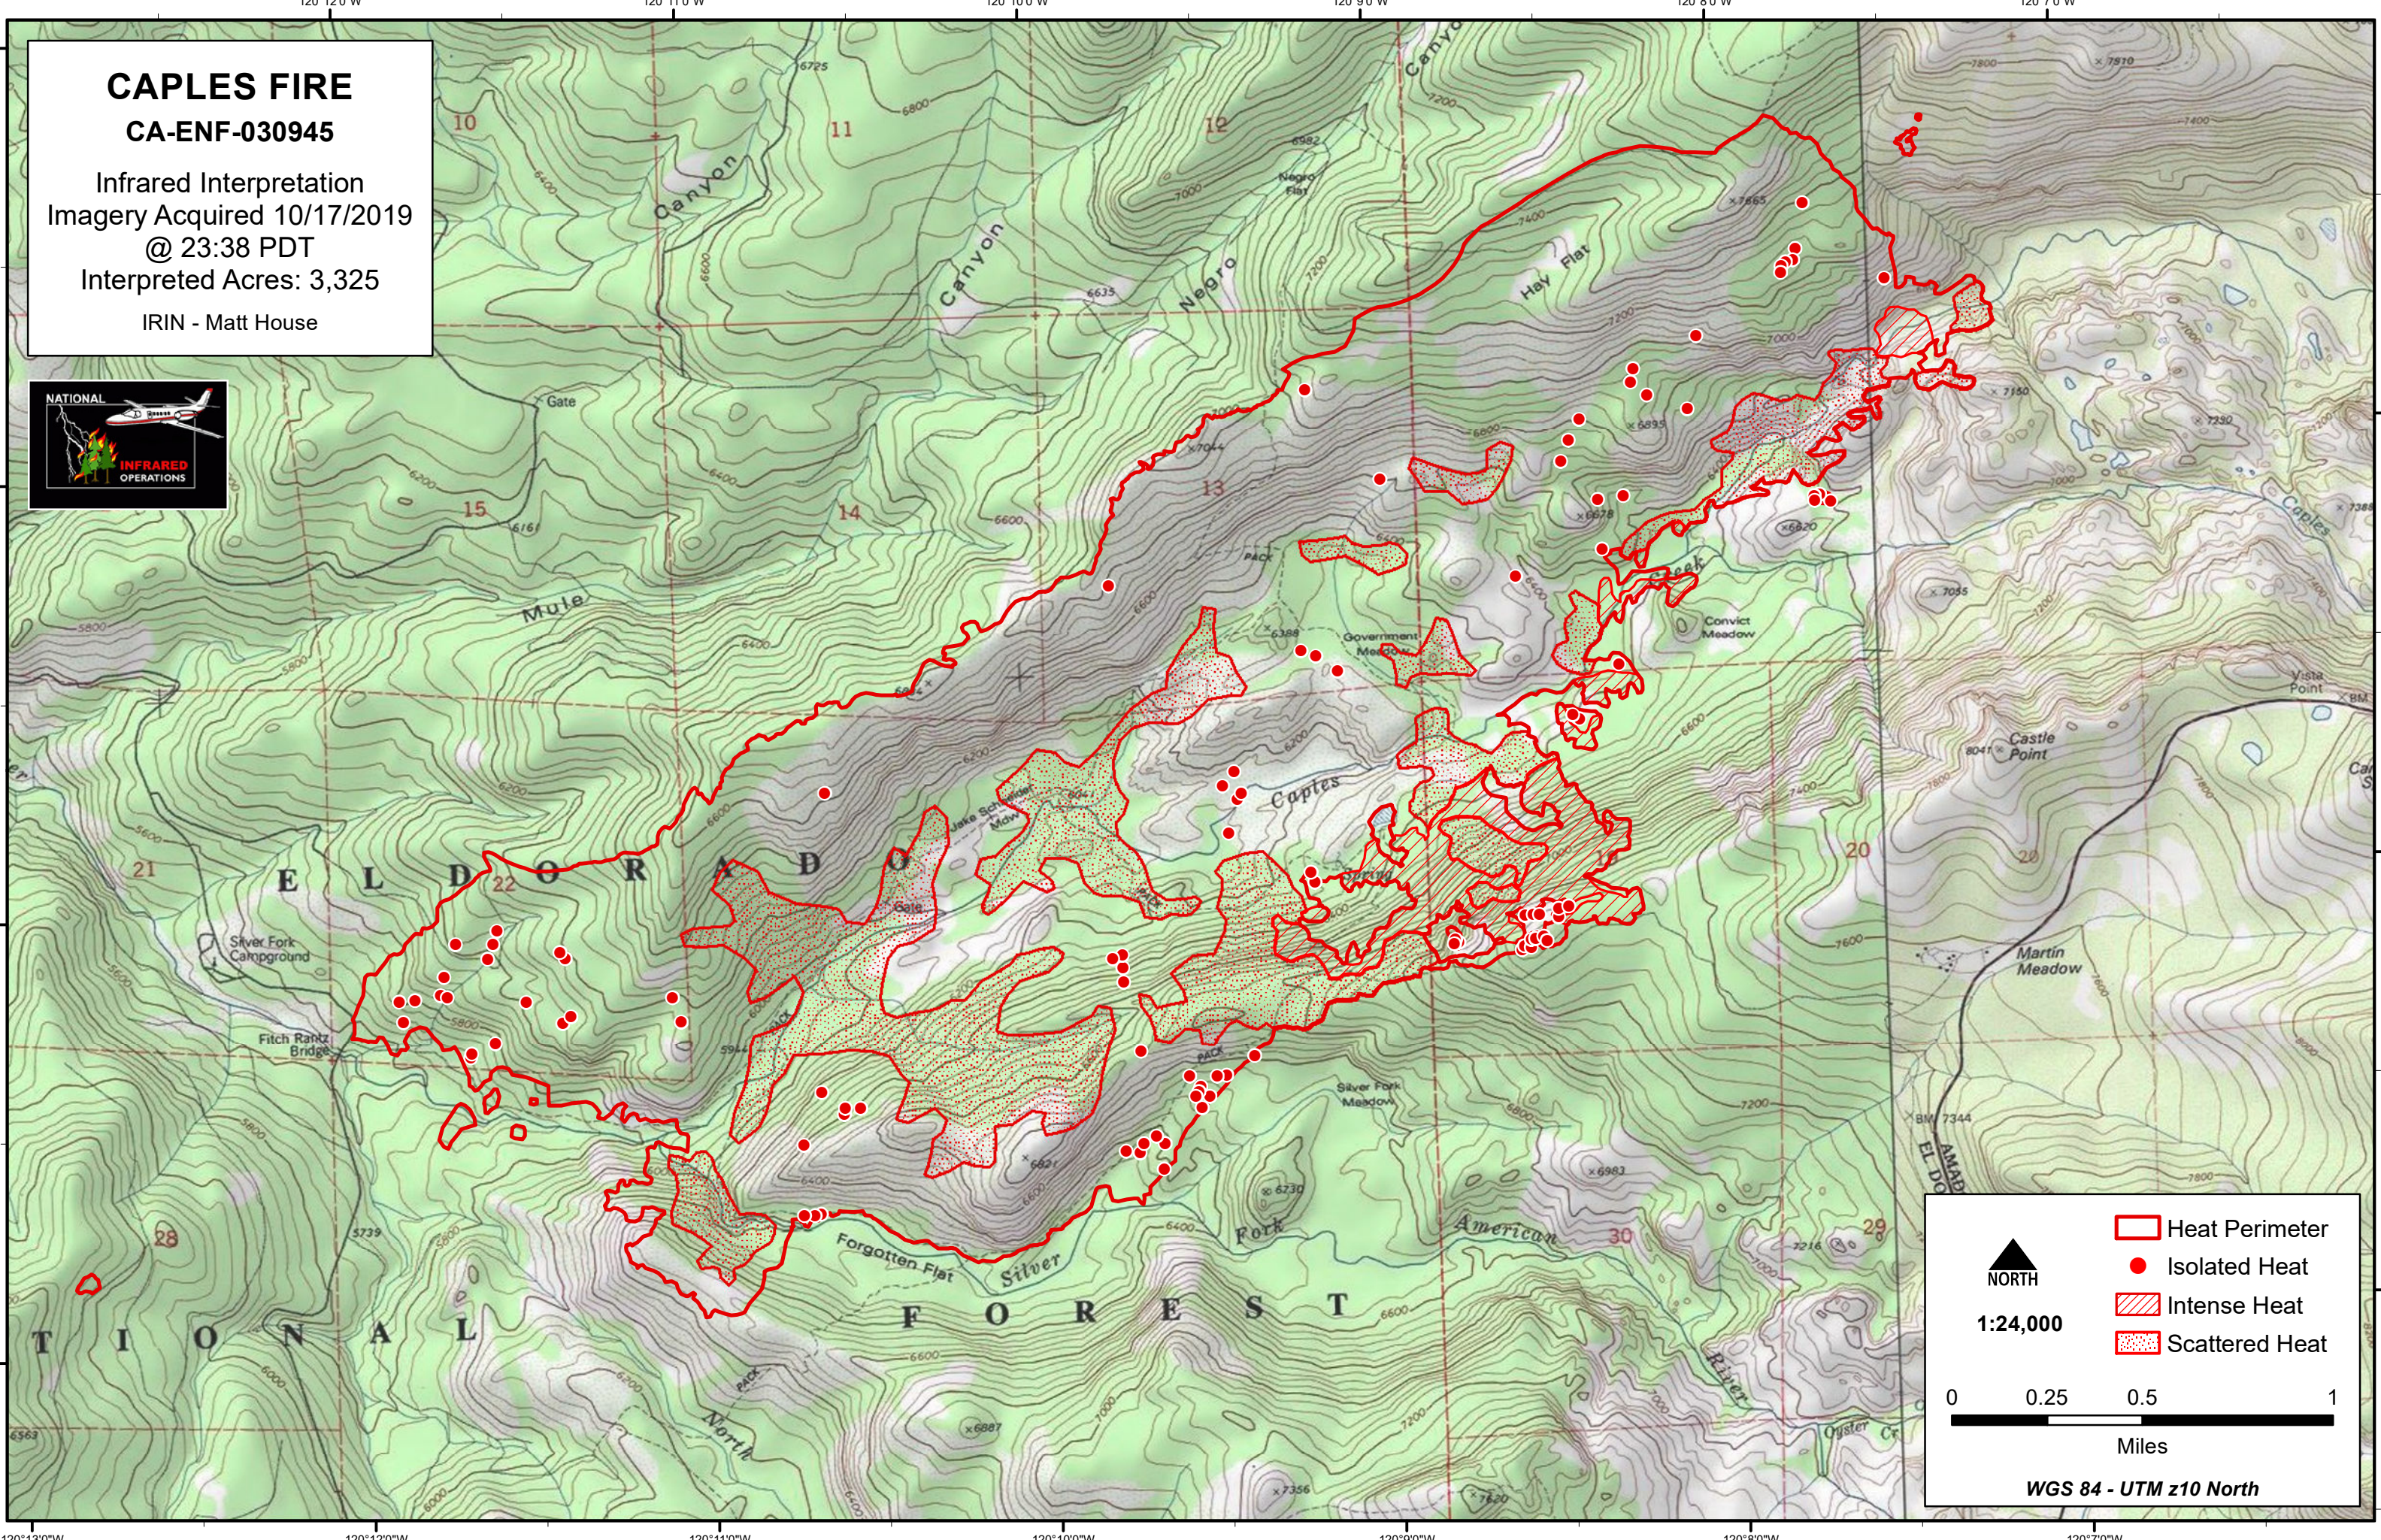

# CAPLES FIRE

CA-ENF-030945

Infrared Interpretation  
Imagery Acquired 10/17/2019

@ 23:38 PDT

Interpreted Acres: 3,325

IRIN - Matt House

 NORTH

1:24,000

0 0.25 0.5 1

Miles

WGS 84 - UTM z10 North

-  Heat Perimeter
-  Isolated Heat
-  Intense Heat
-  Scattered Heat