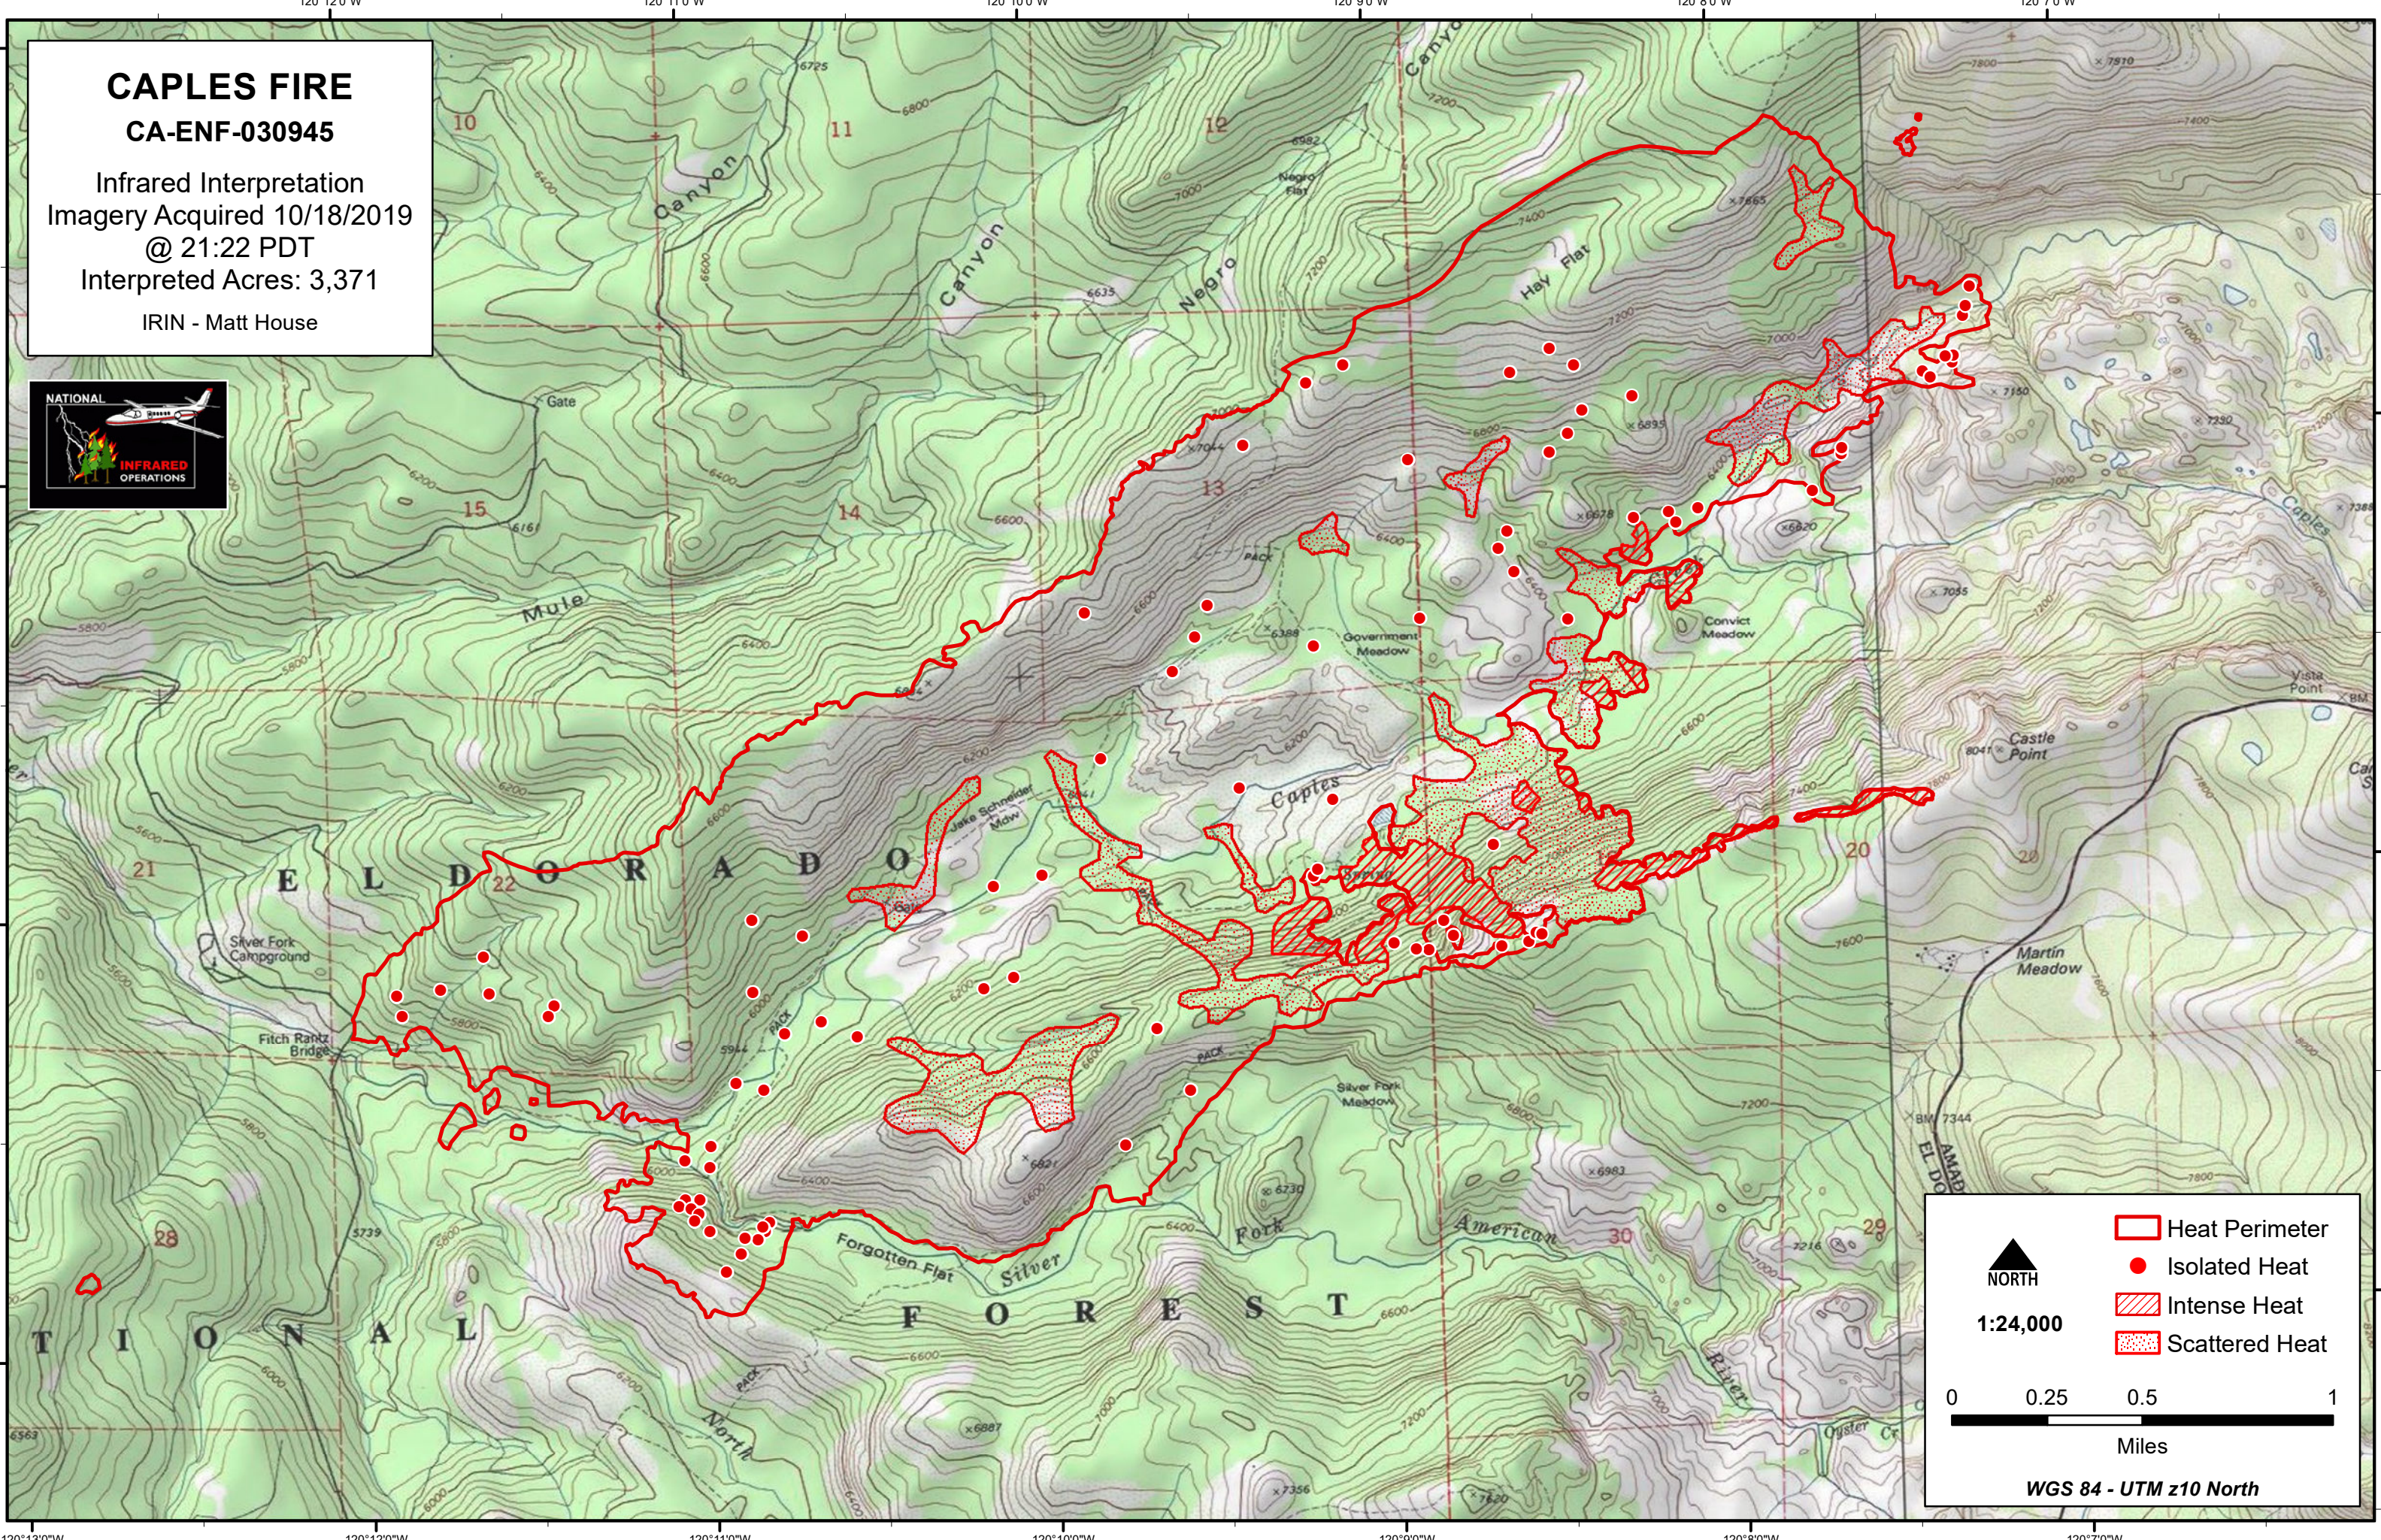

CAPLES FIRE

CA-ENF-030945

Infrared Interpretation
Imagery Acquired 10/18/2019
@ 21:22 PDT
Interpreted Acres: 3,371
IRIN - Matt House

 NORTH

1:24,000

0 0.25 0.5 1

Miles

WGS 84 - UTM z10 North

-  Heat Perimeter
-  Isolated Heat
-  Intense Heat
-  Scattered Heat