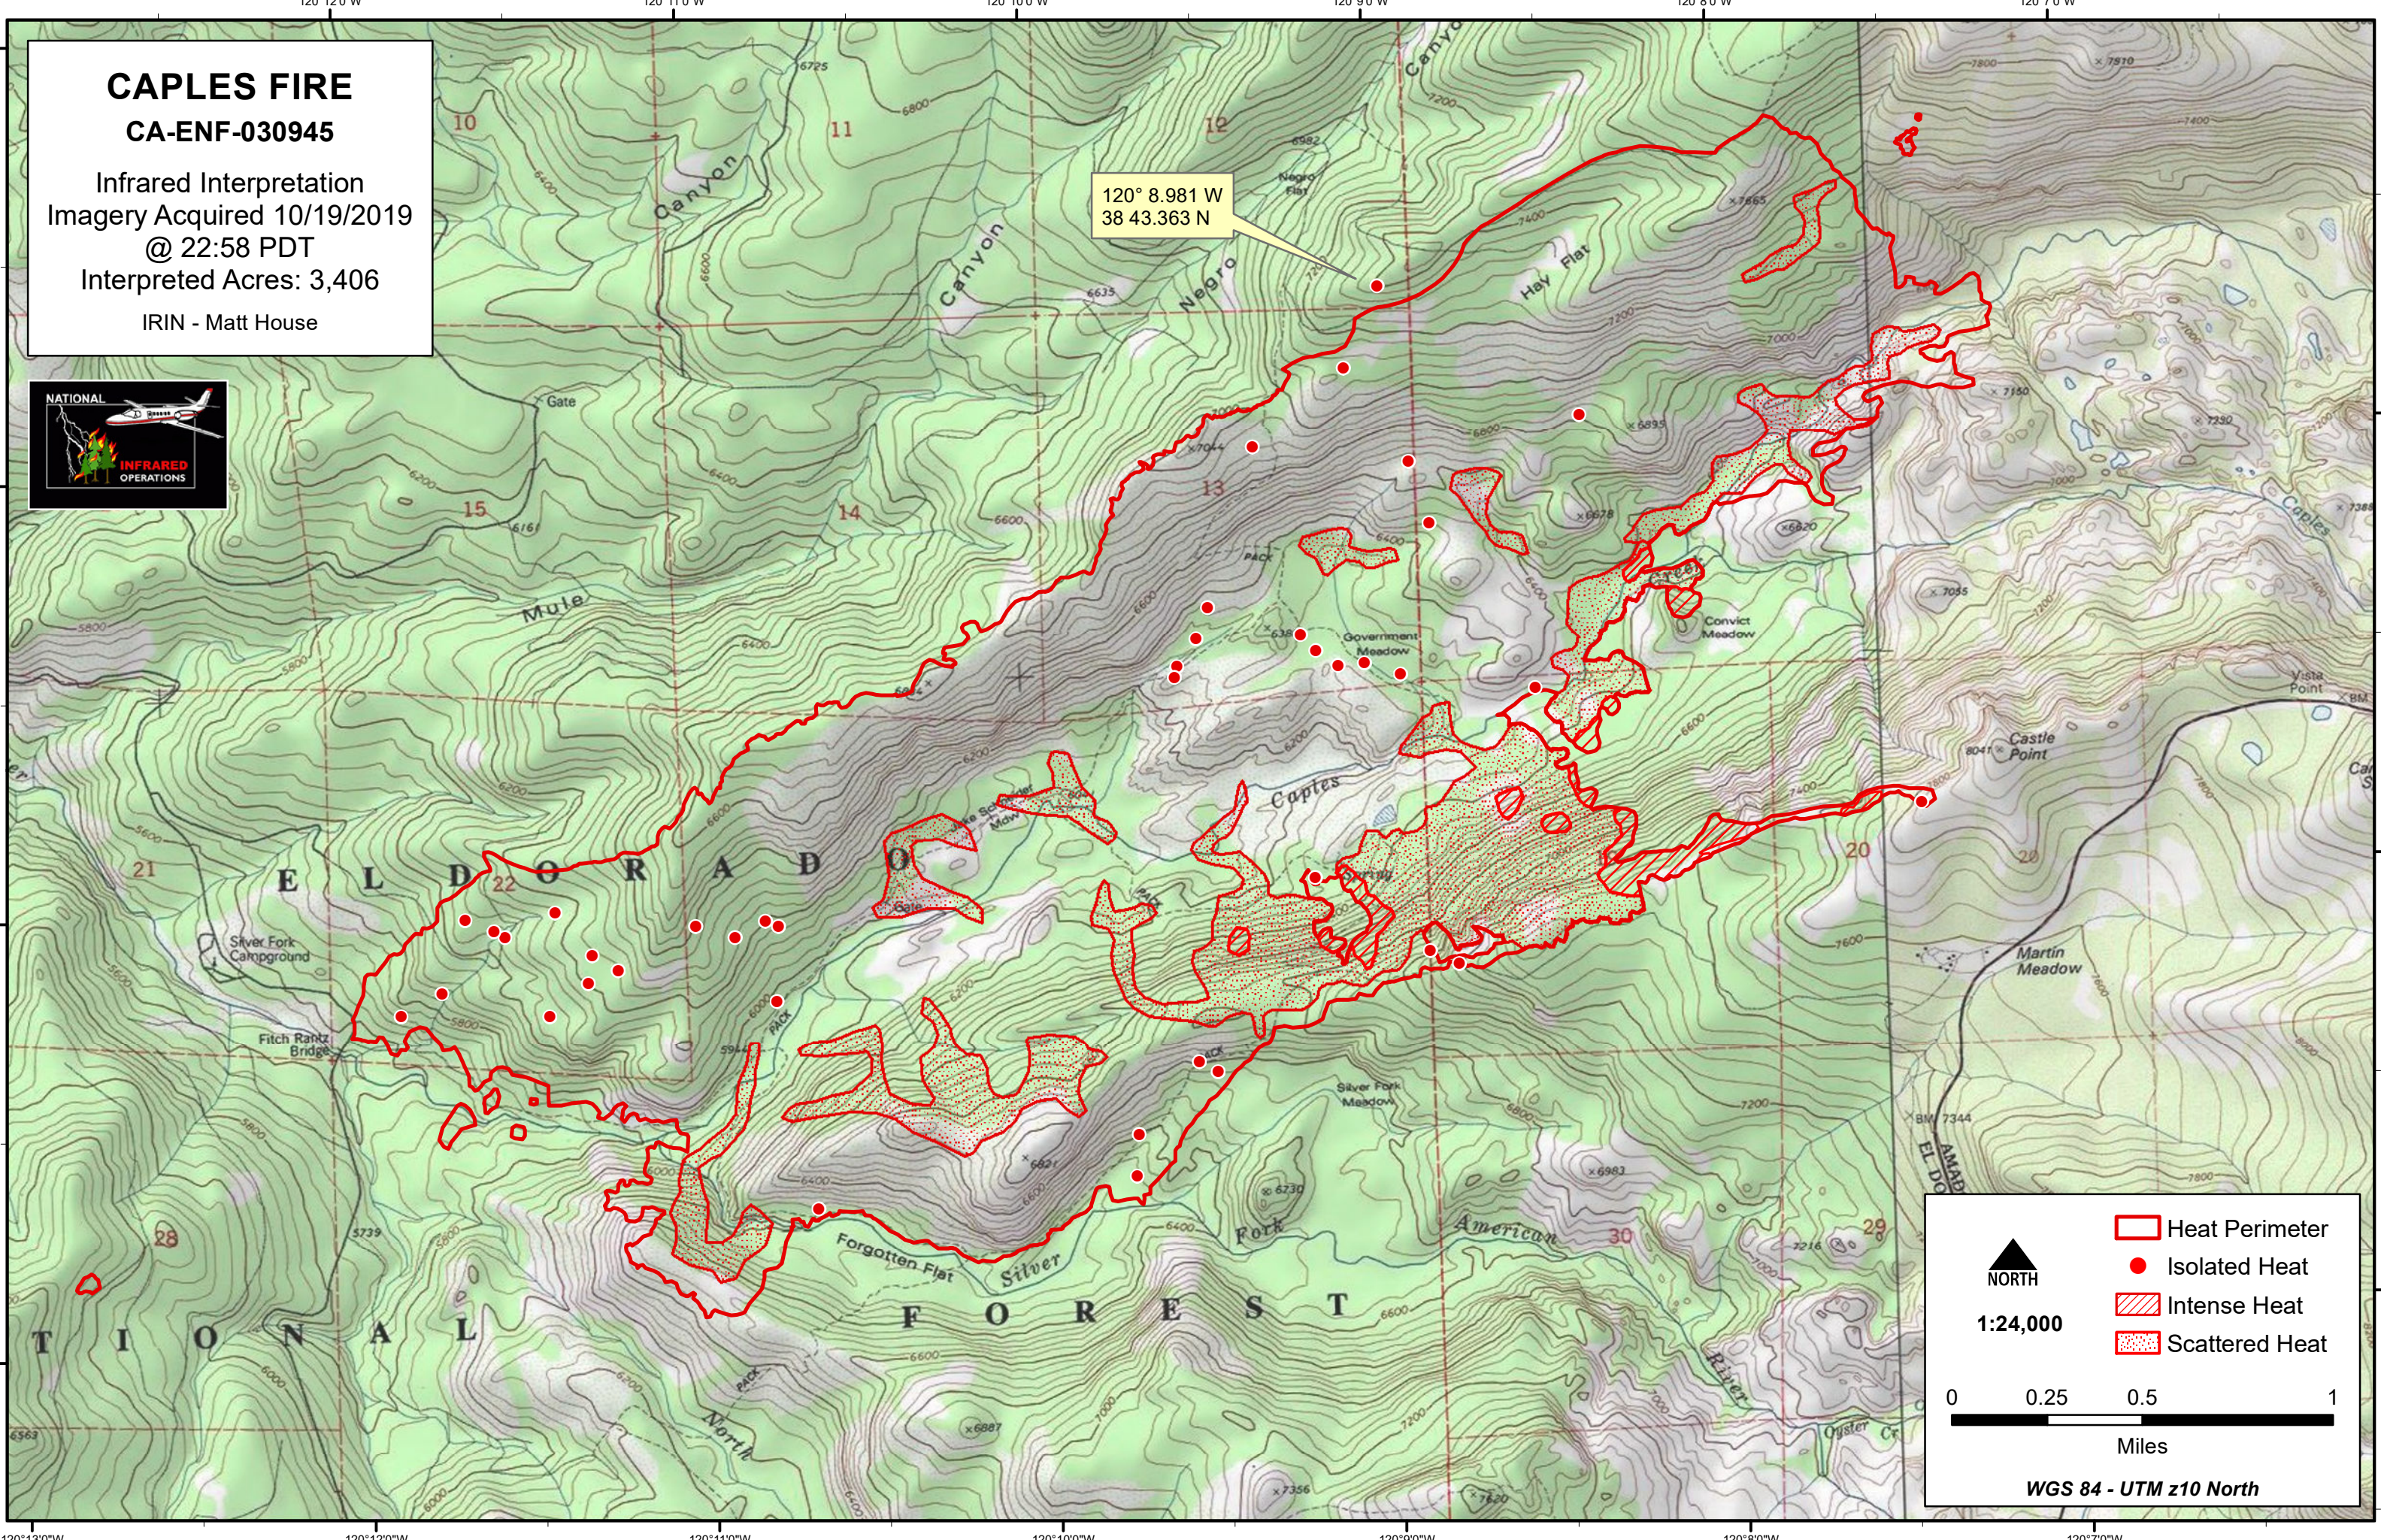

CAPLES FIRE

CA-ENF-030945

Infrared Interpretation
Imagery Acquired 10/19/2019
@ 22:58 PDT
Interpreted Acres: 3,406
IRIN - Matt House

120° 8.981 W
38 43.363 N

 NORTH

1:24,000

0 0.25 0.5 1

Miles

WGS 84 - UTM z10 North

-  Heat Perimeter
-  Isolated Heat
-  Intense Heat
-  Scattered Heat