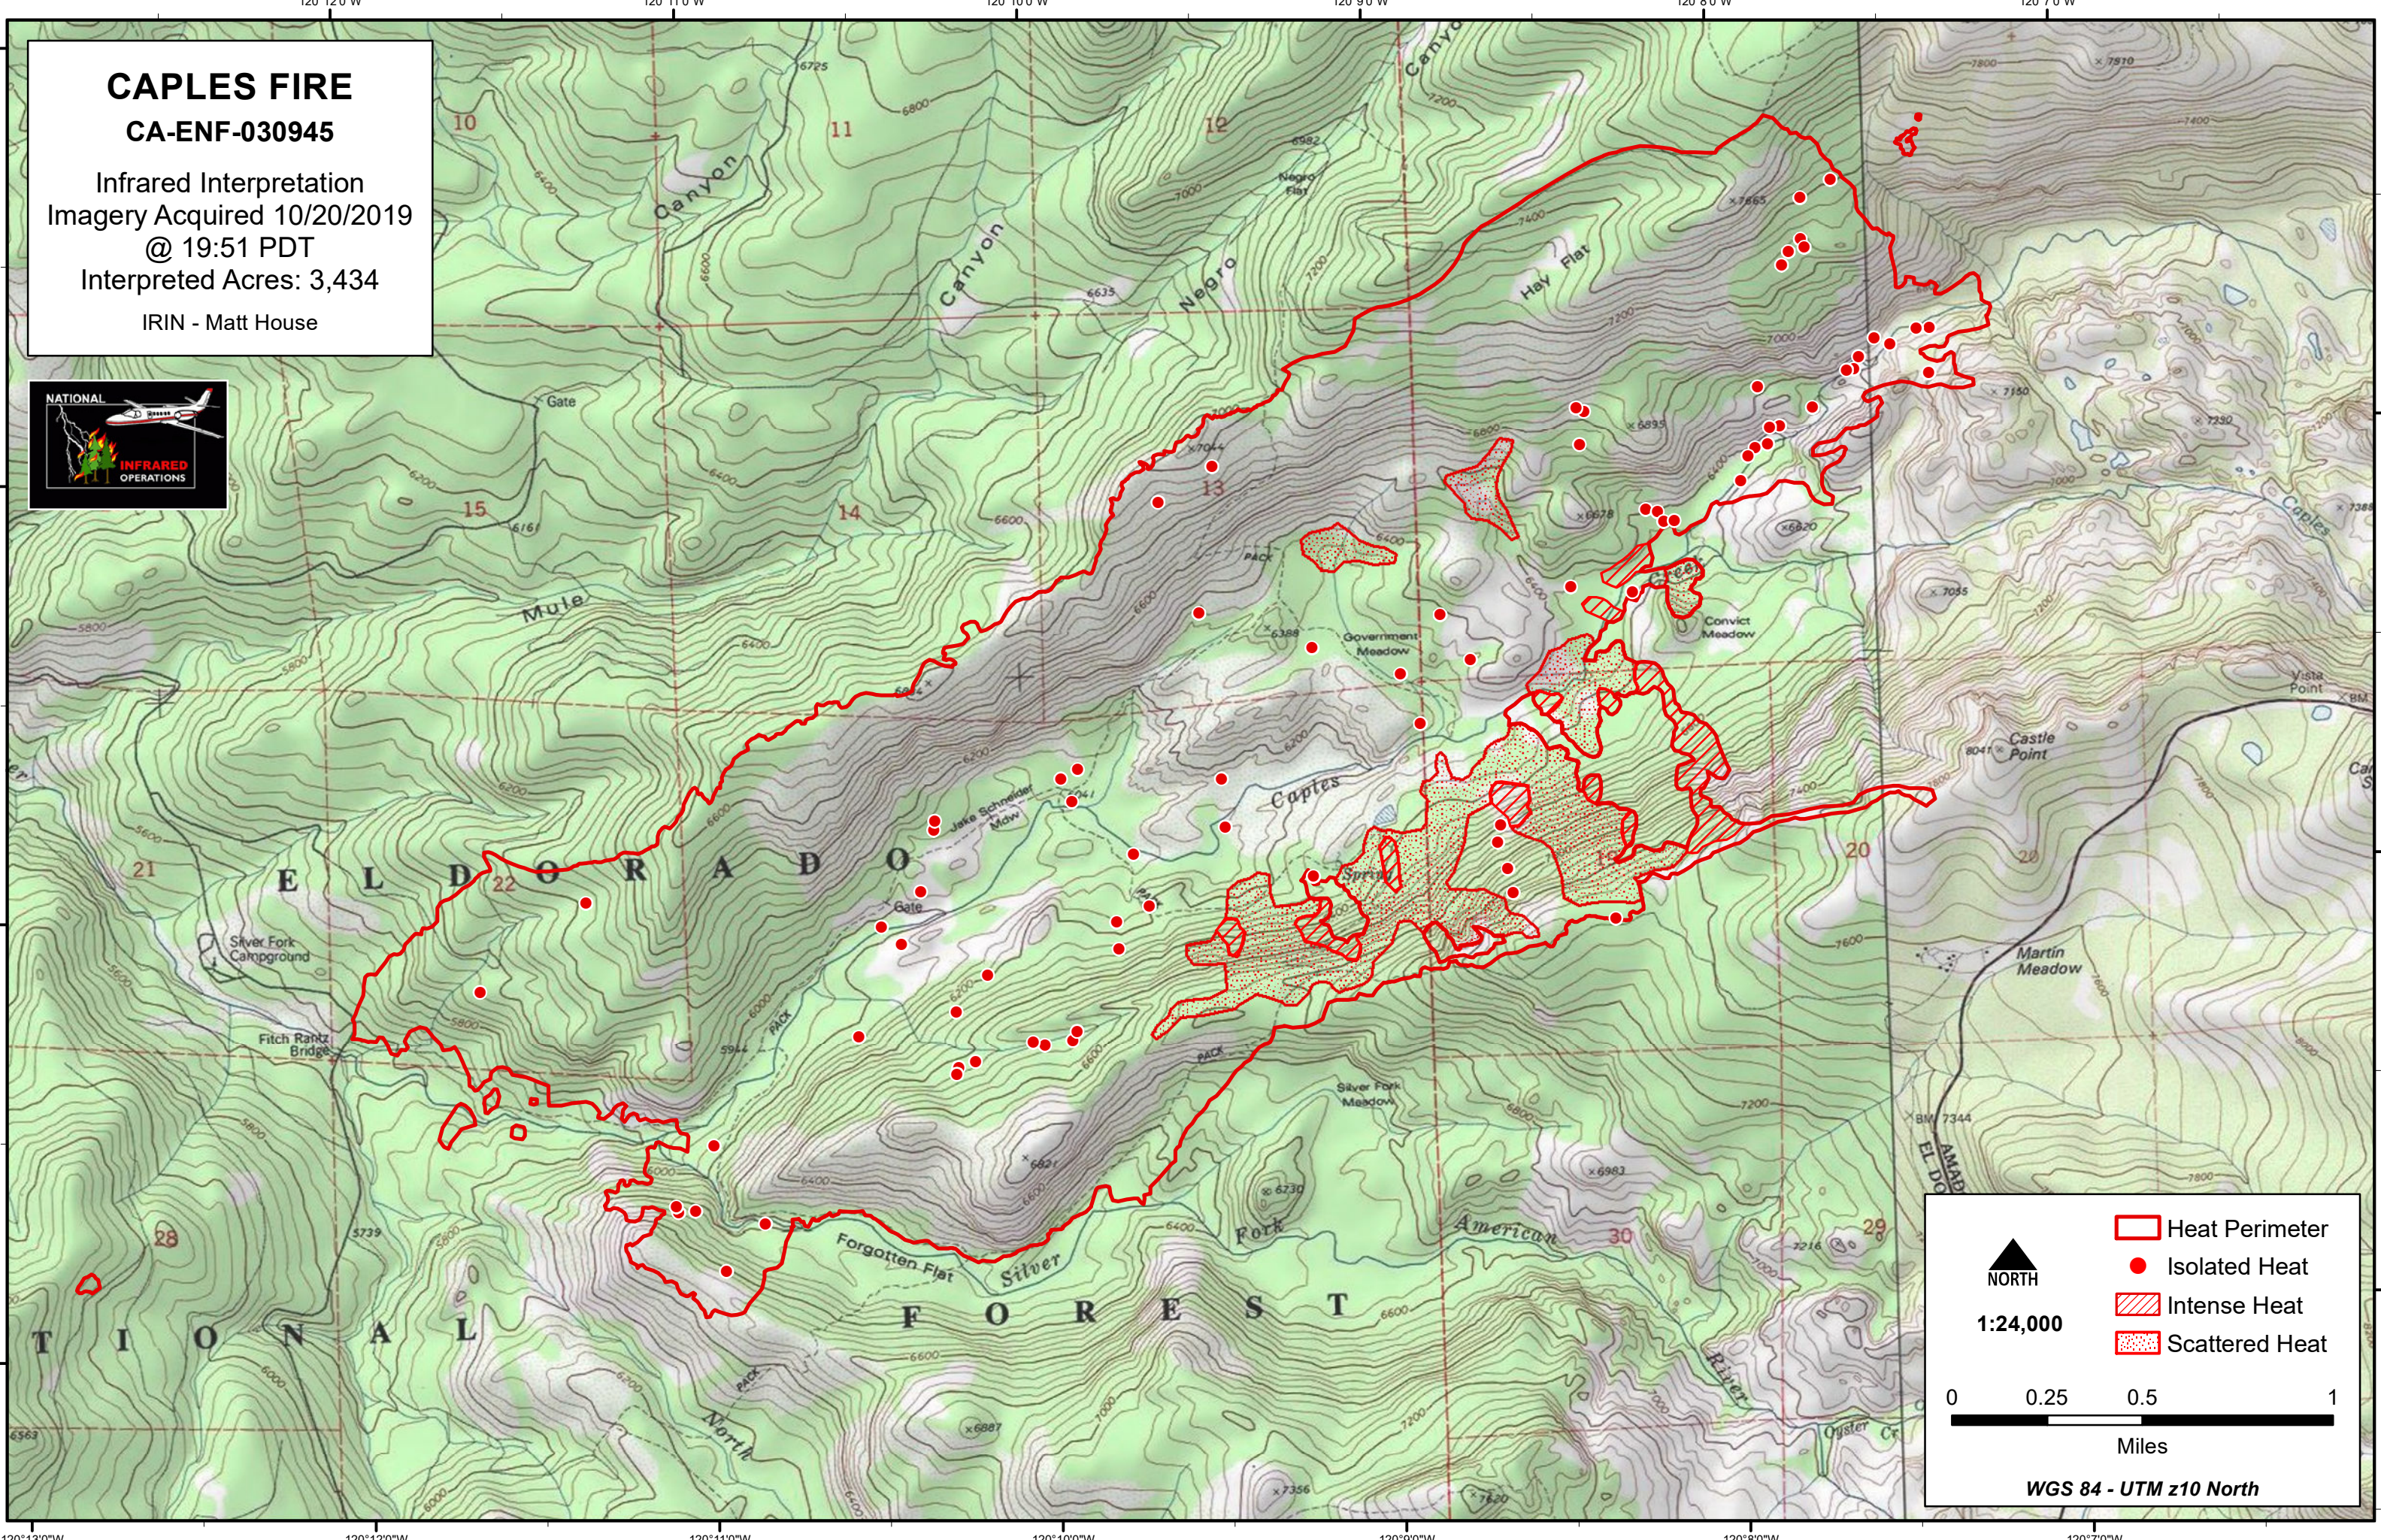

# CAPLES FIRE

## CA-ENF-030945

Infrared Interpretation  
Imagery Acquired 10/20/2019  
@ 19:51 PDT  
Interpreted Acres: 3,434  
IRIN - Matt House

 NORTH

1:24,000

0 0.25 0.5 1

Miles

WGS 84 - UTM z10 North

-  Heat Perimeter
-  Isolated Heat
-  Intense Heat
-  Scattered Heat