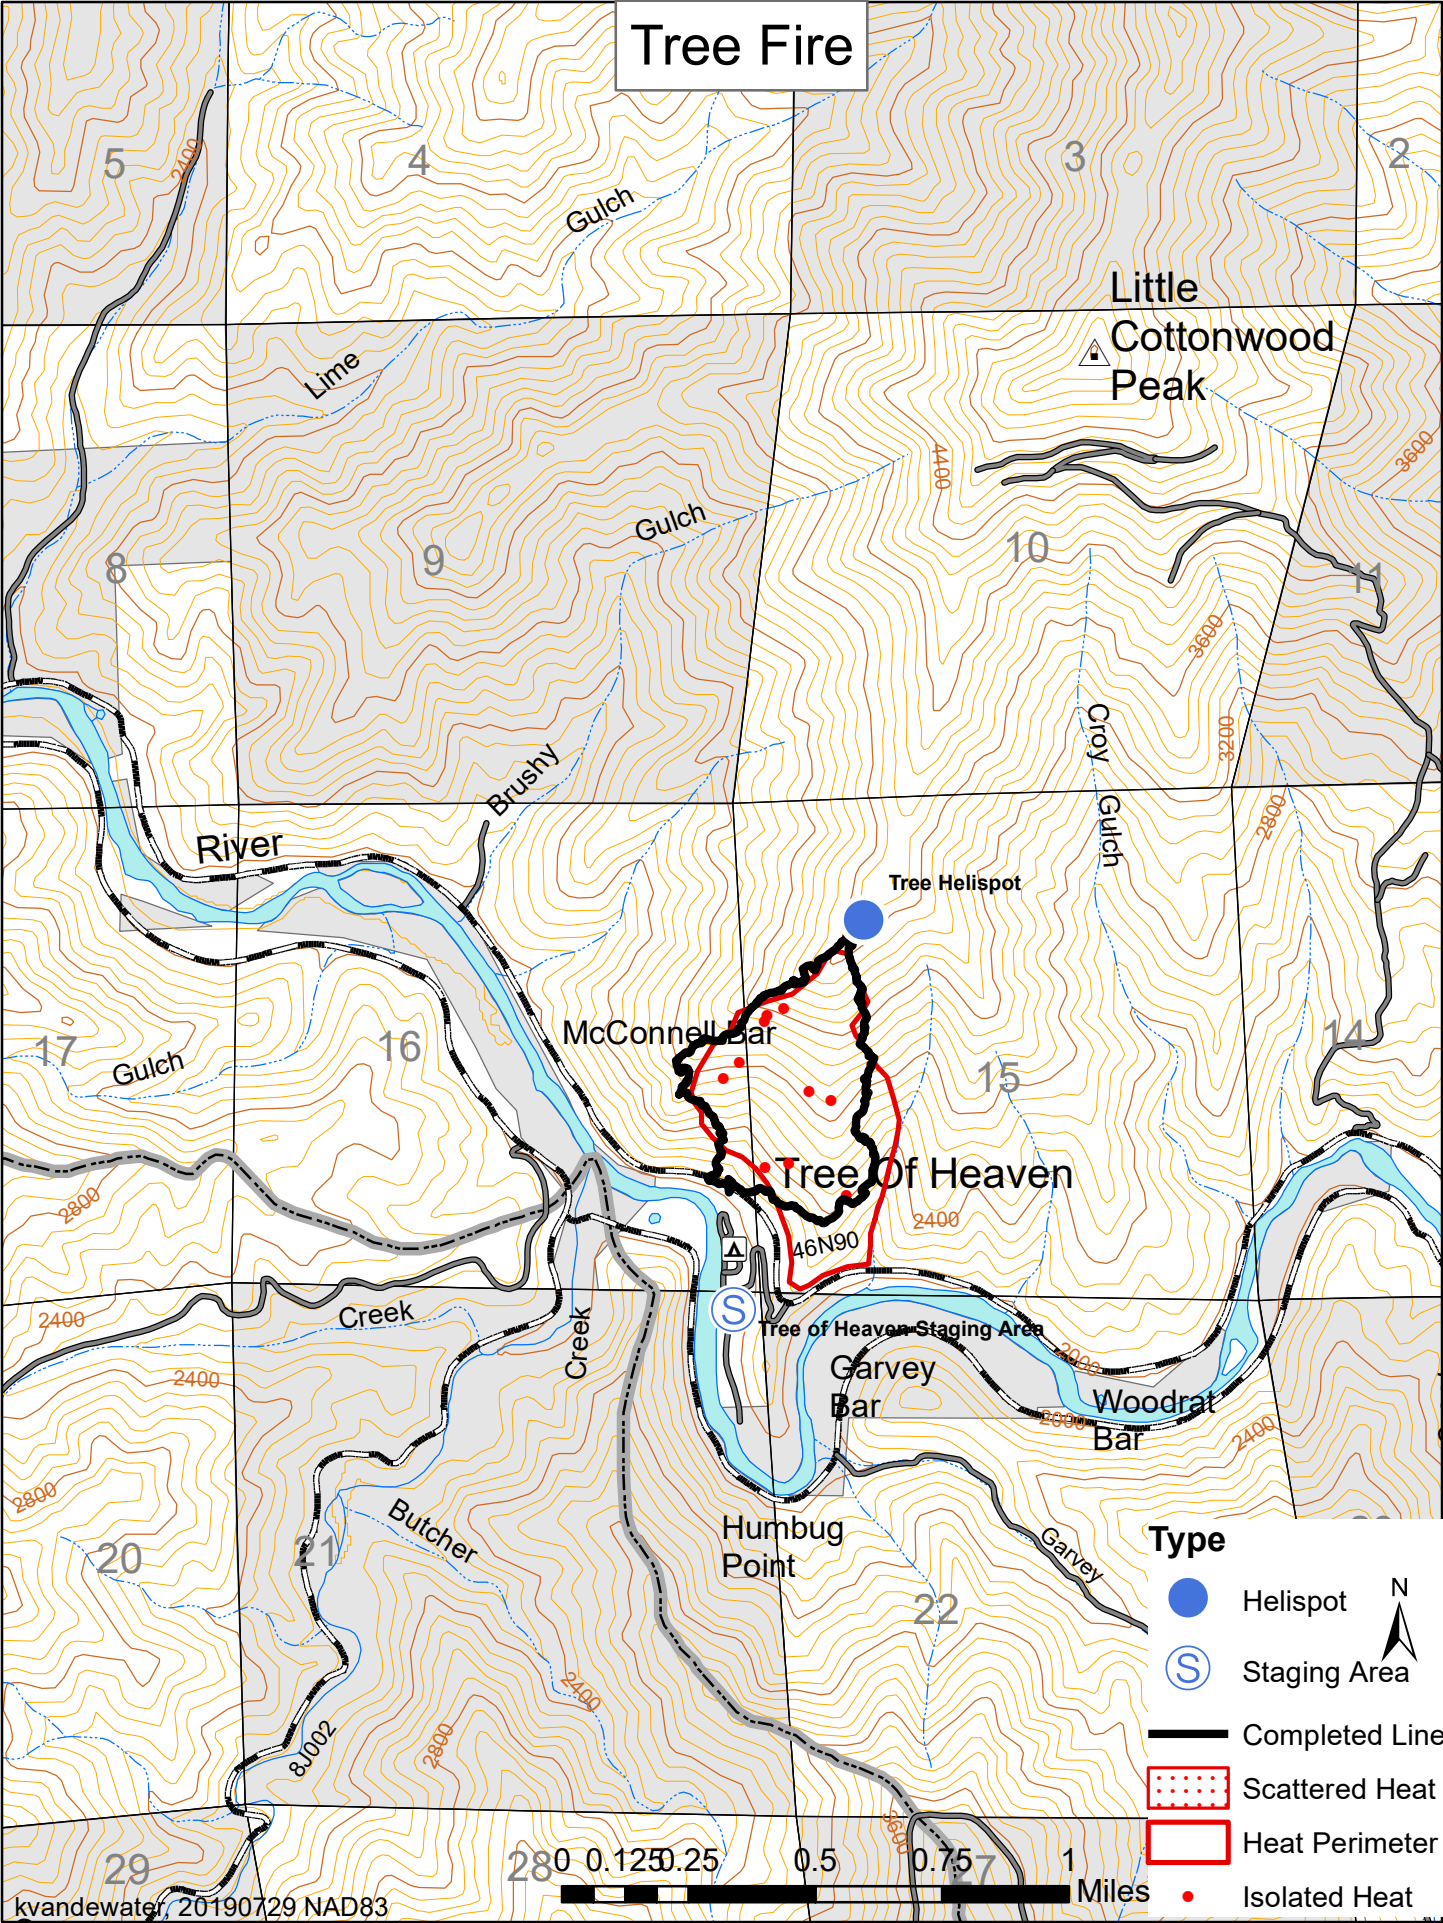

Tree Fire

Type

- Helispot
- S Staging Area
- Completed Line
- Scattered Heat
- Heat Perimeter
- Isolated Heat