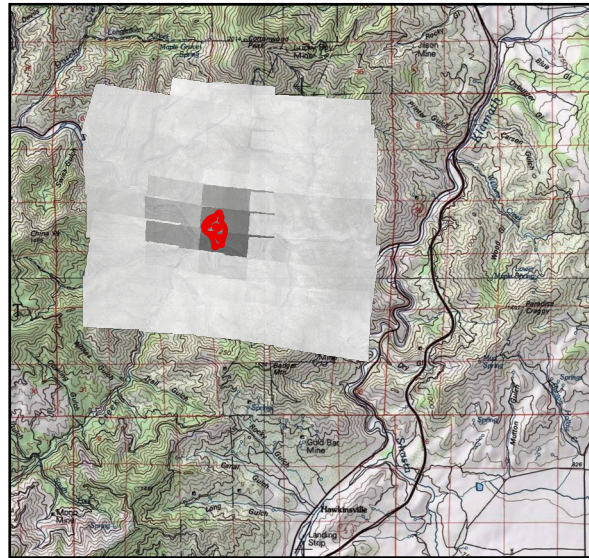

**Fire: Tree**  
**Map Date: 20190729**  
**Imagery Date: 20190728**  
**Imagery Time: 2315**  
**IR Analyst: Kelsey Ramsey**

- ISOLATED HEAT
- ▭ HEAT PERIMETER
- ▨ SCATTERED HEAT
- ▧ INTENSE HEAT

**IR Acres: 100**

**NAD 1983 UTM ZONE 10N**

**SCALE: 1:6,001**

Copyright: © 2013 National Geographic Society, i-cubed