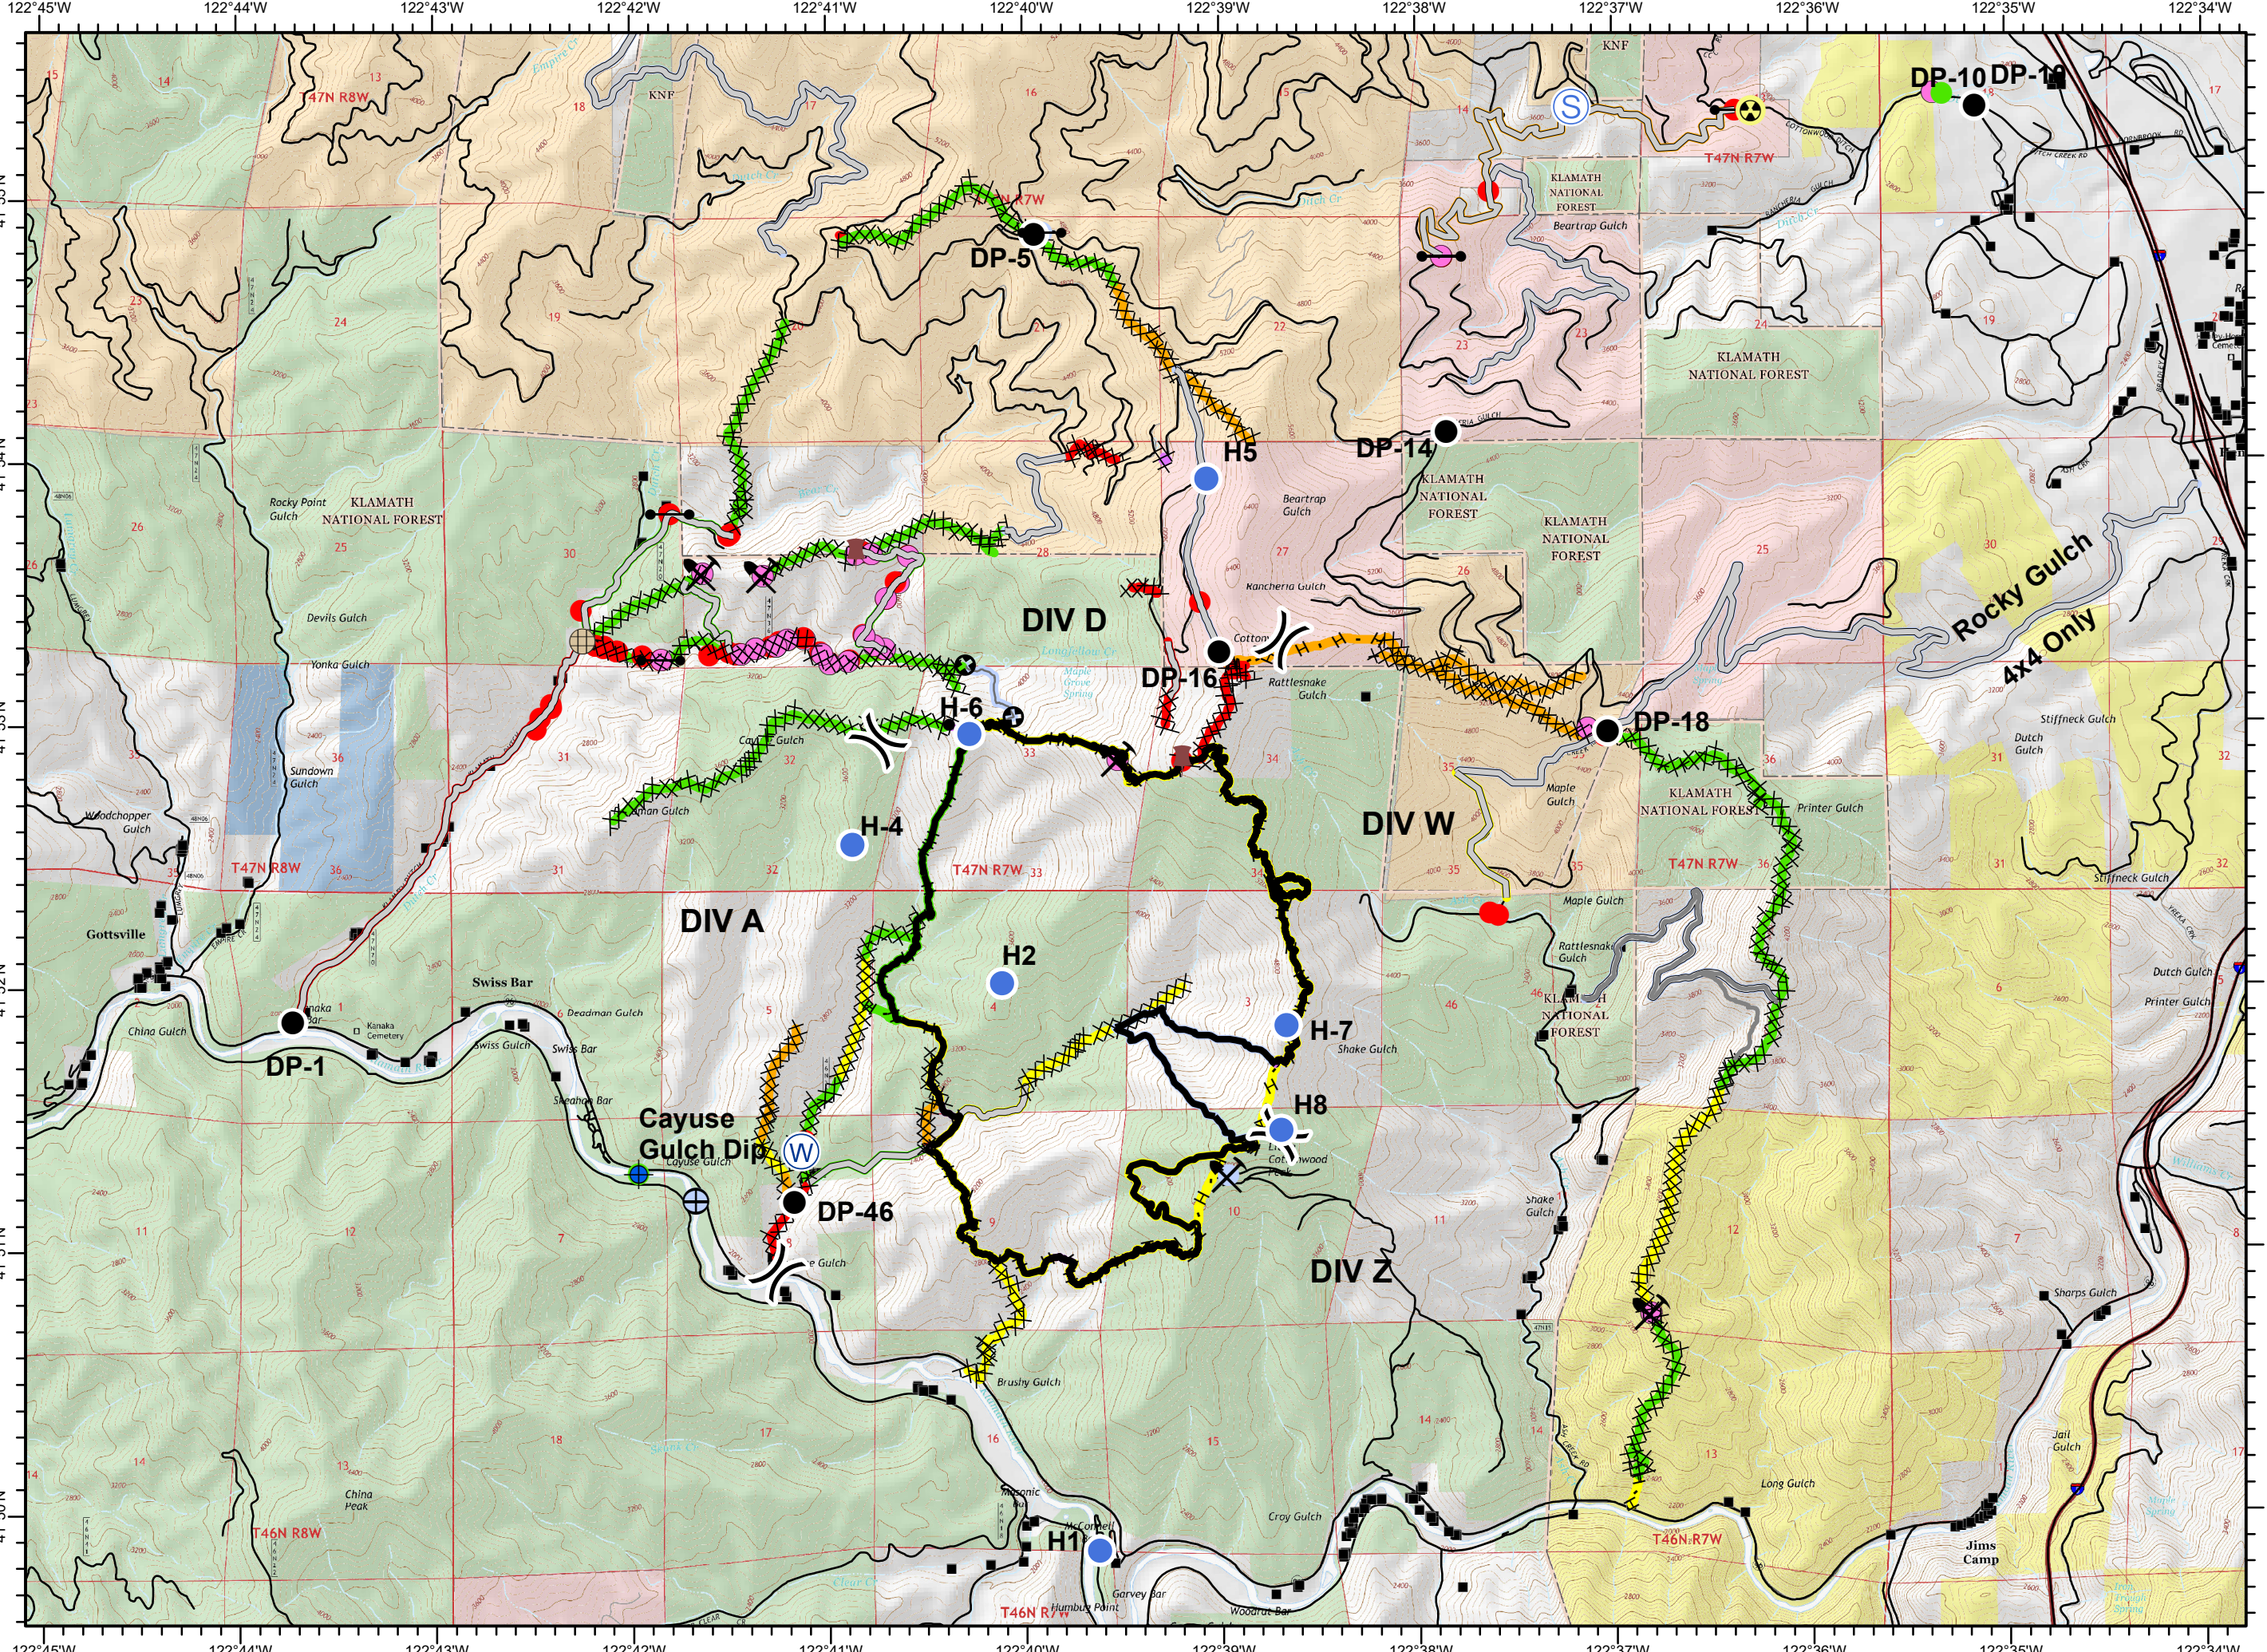

Repair Map

Lime Fire
CA-KNF-7074
09/18/2019

1,872 Acres

- SymbolID**
- 0
 - Completed - Inspected
 - Repair Needed
 - No Repair Needed
 - Unknown
 - Completed - Inspected
 - Completed - Ready for Inspection
 - In Progress
 - Repair Needed
 - No Repair Needed
 - Unknown
 - Structure
 - Route_System
 - Metc Ownership
 - Fruitgrowers Ownership
- Ownership**
- Other State Lands
 - USDA Forest Service
 - Bureau of Land Management

Production Date: 09/17/2019
NAD 83 UTM Zone 10
1:36,000