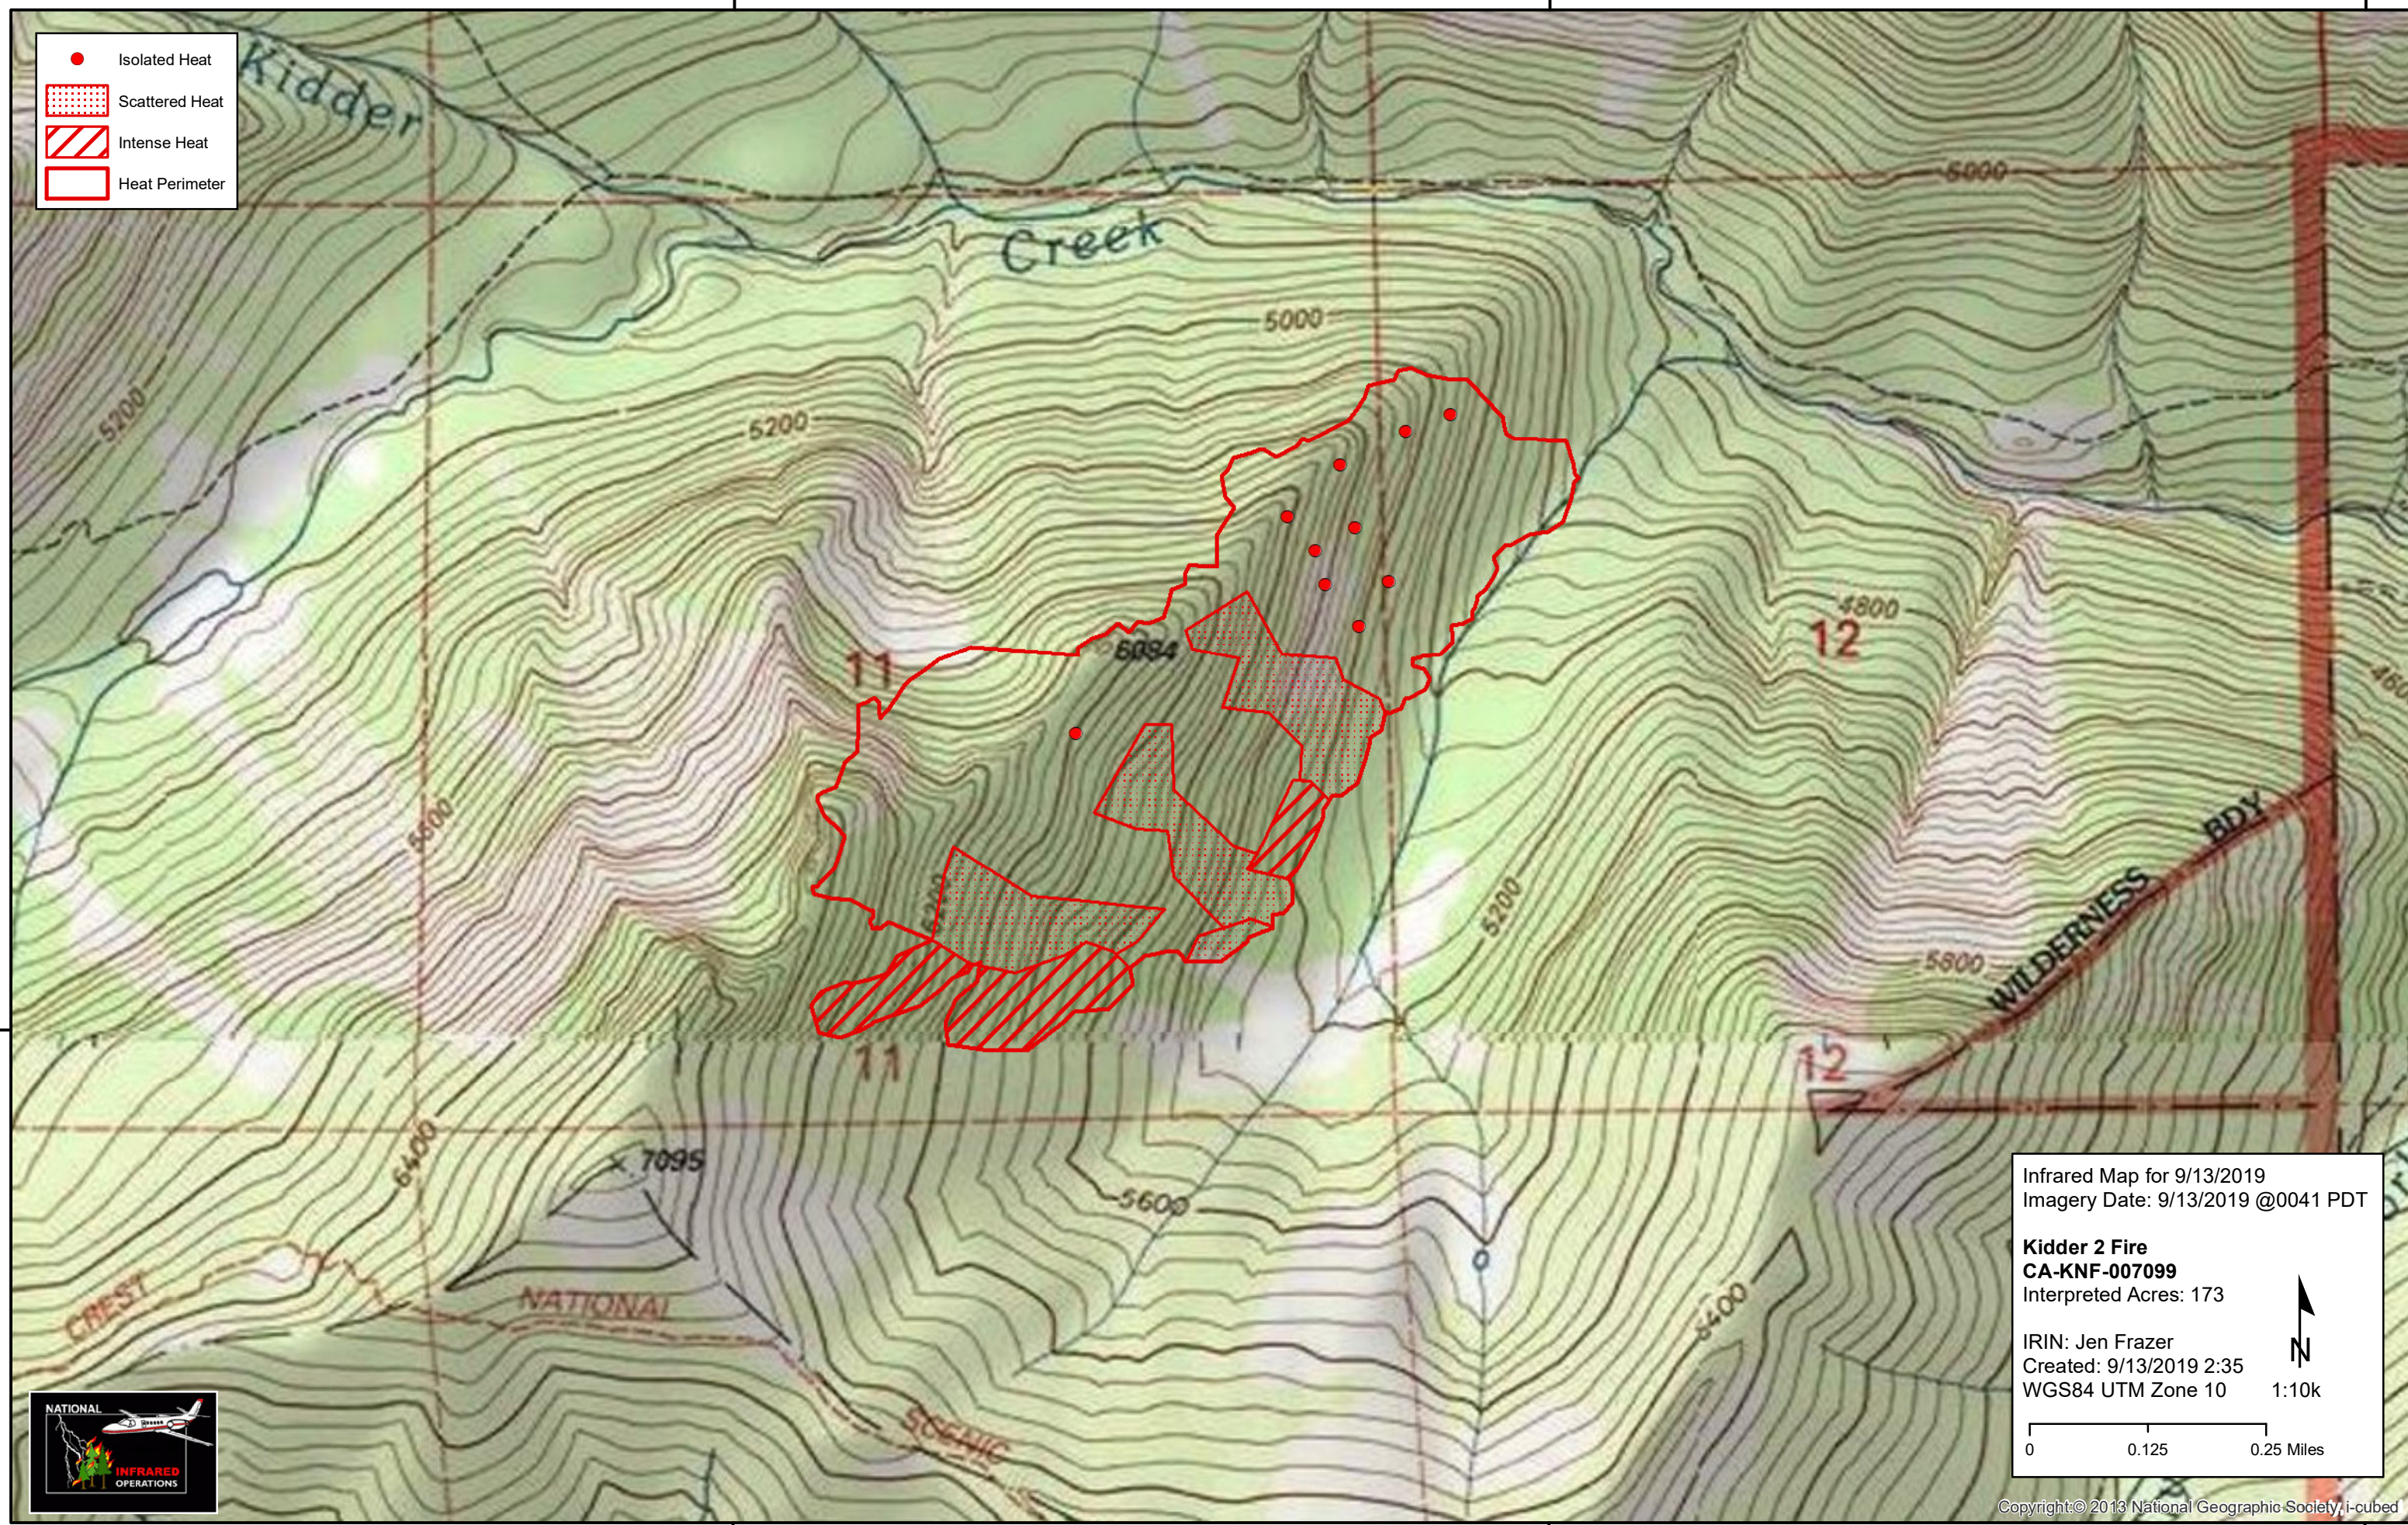

123°5'0"W

123°4'0"W

123°3'0"W

● Isolated Heat

▨ Scattered Heat

▧ Intense Heat

▭ Heat Perimeter

41°30'0"N

41°30'0"N

Infrared Map for 9/13/2019  
 Imagery Date: 9/13/2019 @0041 PDT

**Kidder 2 Fire**  
**CA-KNF-007099**  
 Interpreted Acres: 173

IRIN: Jen Frazer  
 Created: 9/13/2019 2:35  
 WGS84 UTM Zone 10

0 0.125 0.25 Miles

1:10k

Copyright © 2013 National Geographic Society, i-cubed

123°5'0"W

123°4'0"W

123°3'0"W