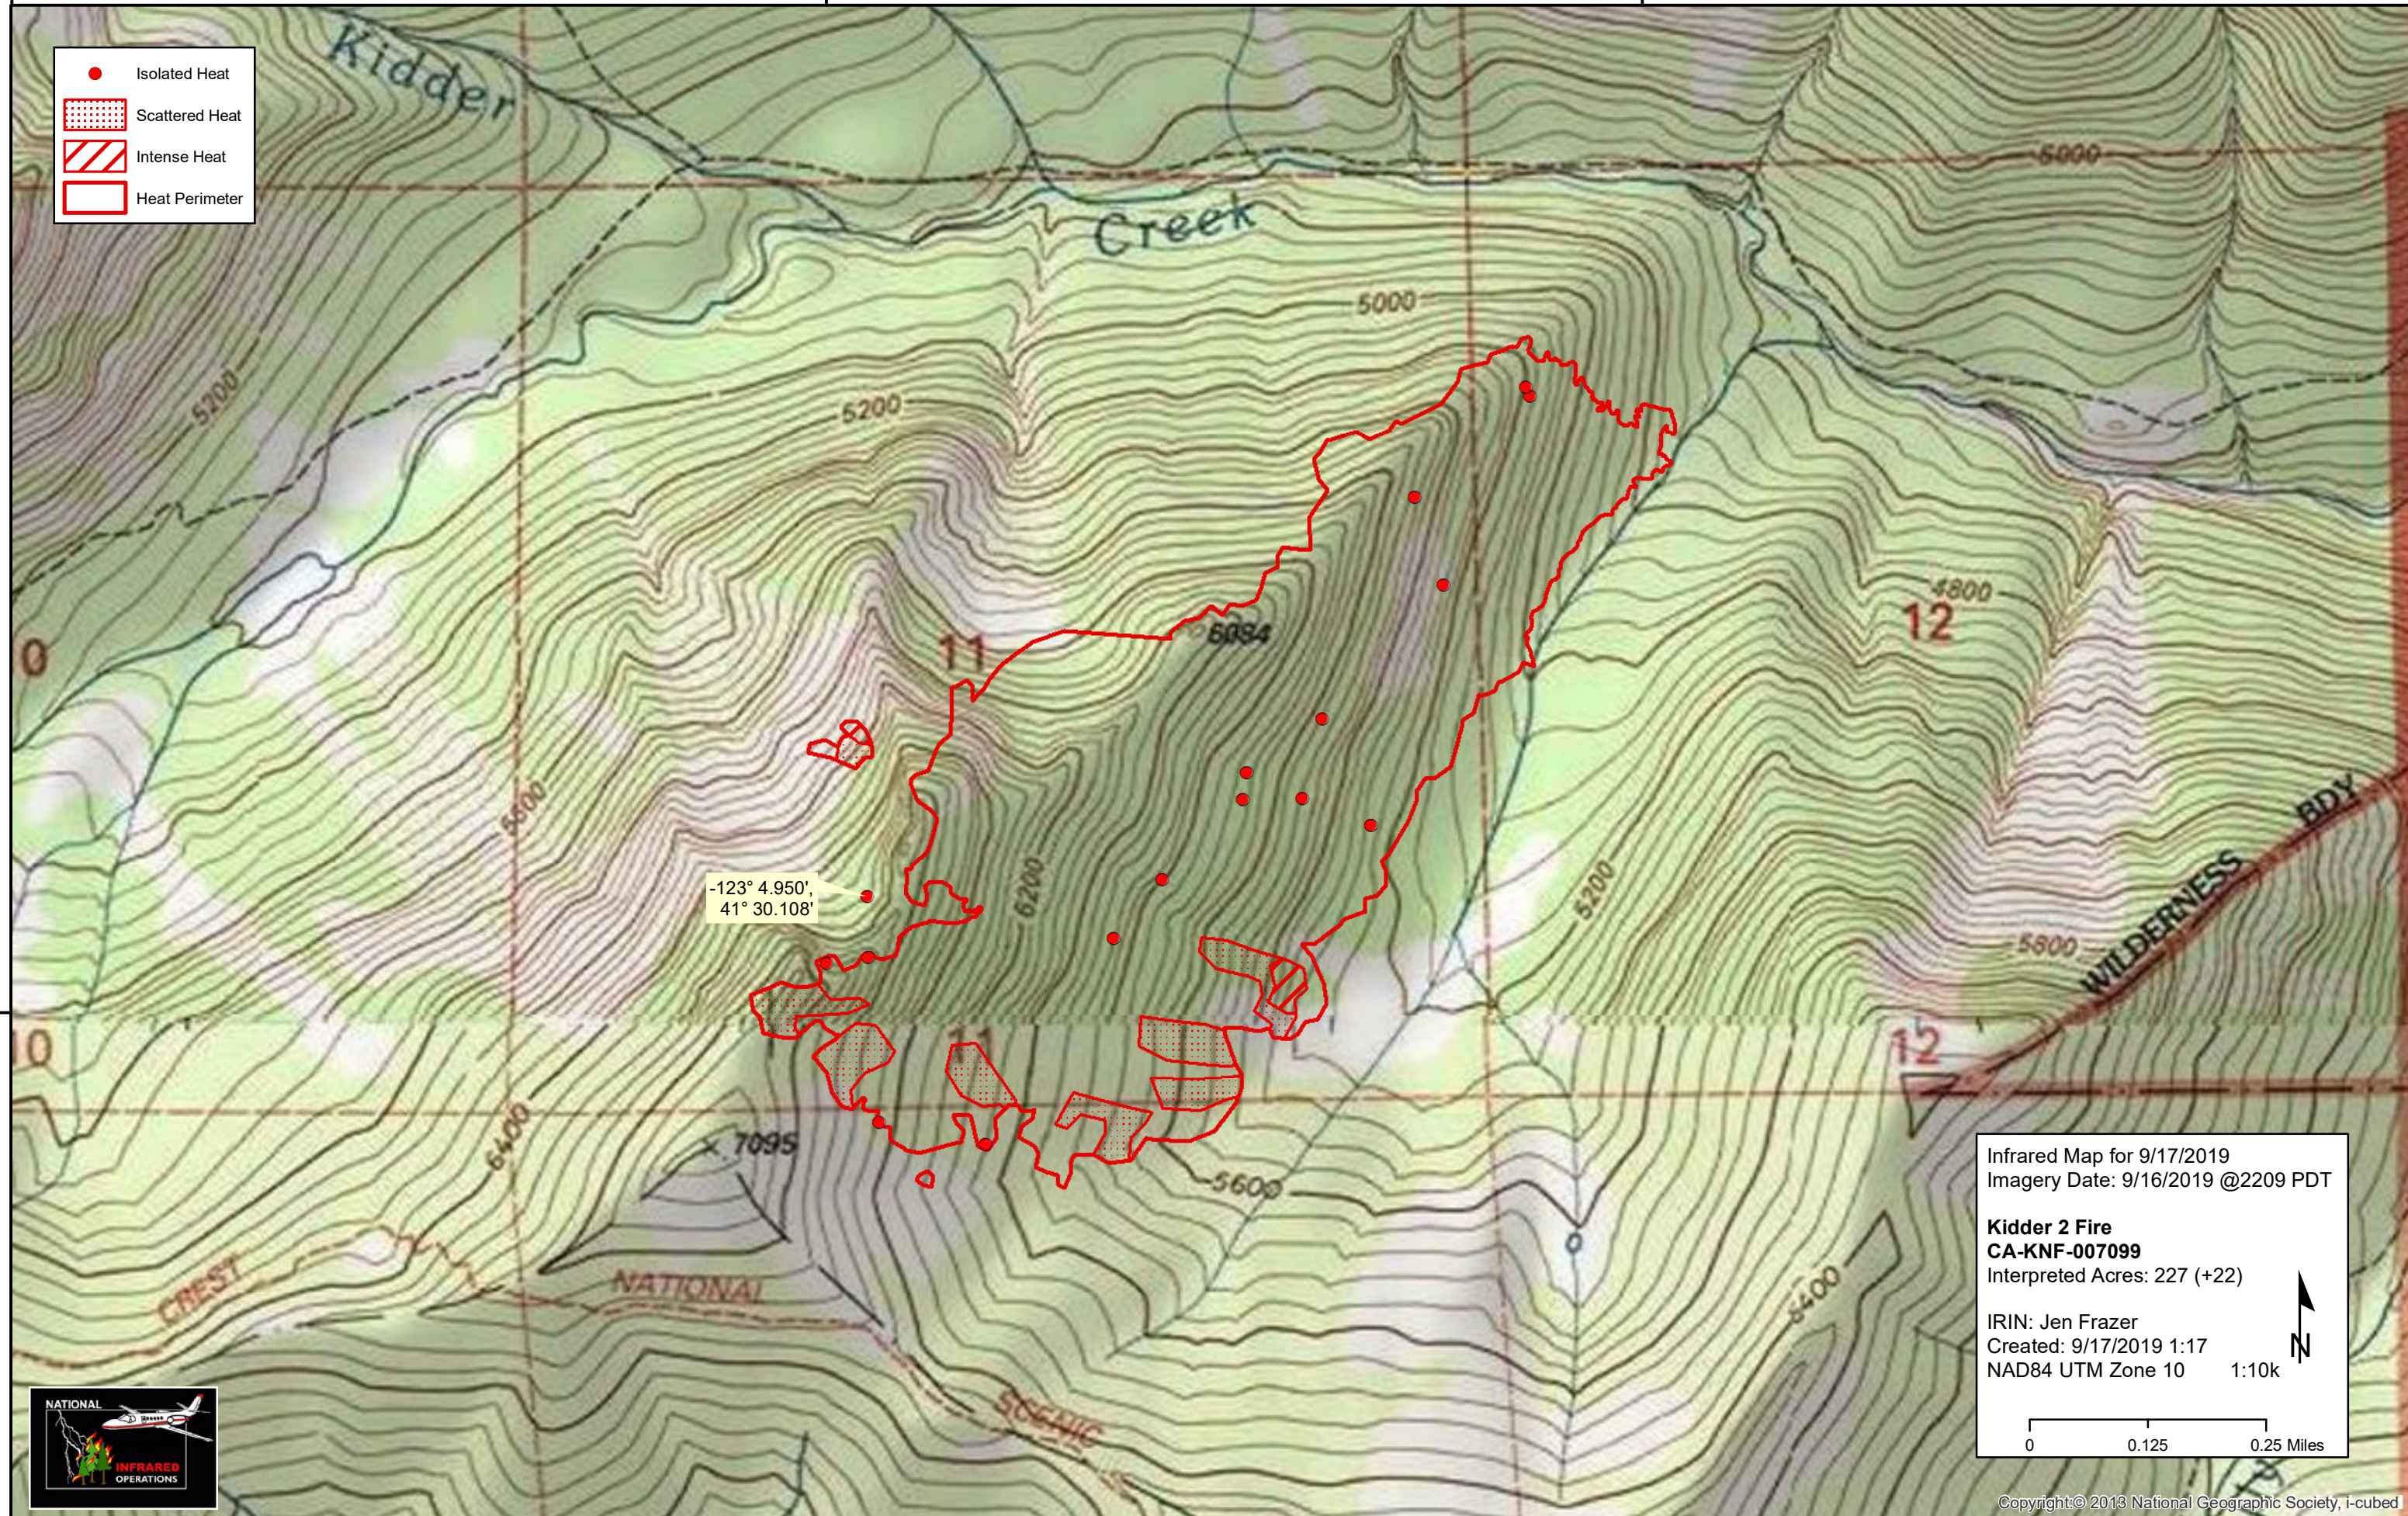

123°6'0"W

123°5'0"W

123°4'0"W

- Isolated Heat
- Scattered Heat
- Intense Heat
- Heat Perimeter

41°30'0"N

41°30'0"N

$-123^{\circ} 4.950'$
 $41^{\circ} 30.108'$

Infrared Map for 9/17/2019
 Imagery Date: 9/16/2019 @2209 PDT

Kidder 2 Fire
CA-KNF-007099
 Interpreted Acres: 227 (+22)

IRIN: Jen Frazer
 Created: 9/17/2019 1:17
 NAD84 UTM Zone 10 1:10k

0 0.125 0.25 Miles