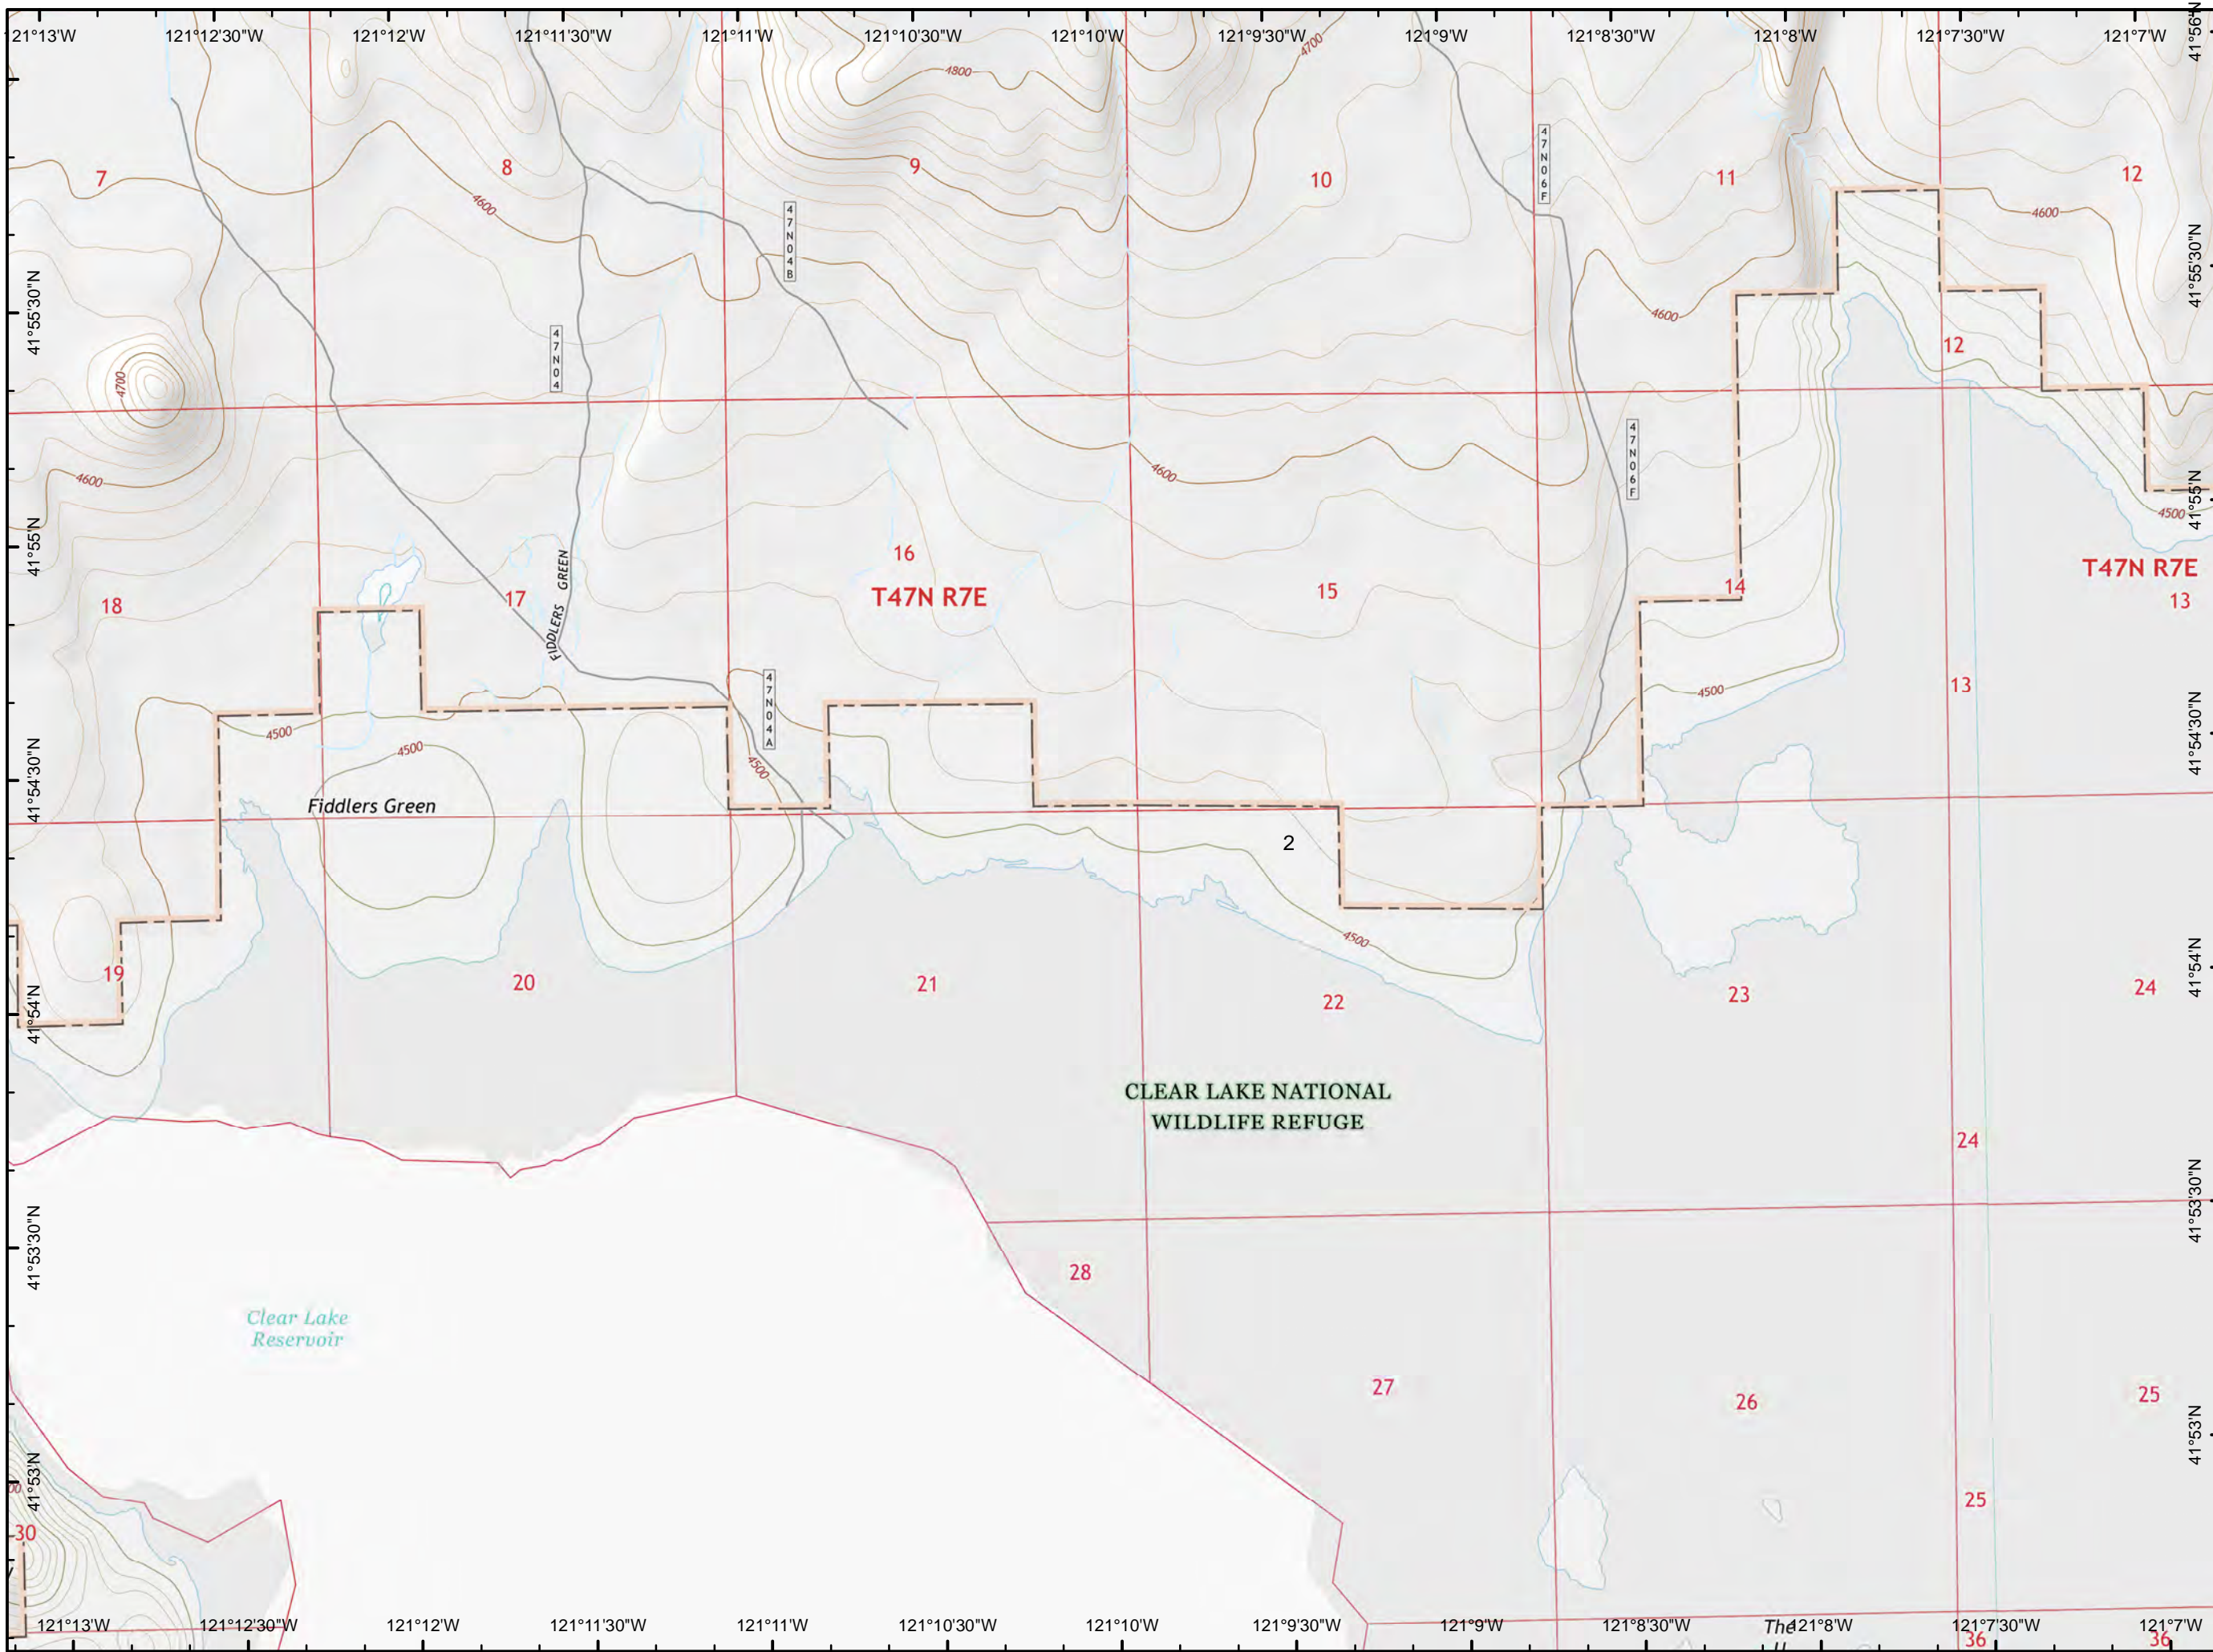

Tucker Fire CA-MDF-000509

IAP Map Index 7/31/2019

Perimeter Date: 7/30/2019 0817 COBRA

-  Tucker Fire
-  Uncontrolled Fire Edge
-  Contained Fire Edge
-  Division Break
-  Dip Site

Tucker Fire CA-MDF-000509

IAP Map Tiles 7/31/2019

Perimeter Date: 7/30/2019 0817 COBRA

-  Tucker Fire
-  Uncontrolled Fire Edge
-  Contained Fire Edge
-  Division Break
-  Dip Site

Tucker Fire CA-MDF-000509

IAP Map Tiles 7/31/2019

Perimeter Date: 7/30/2019 0817 COBRA

- Tucker Fire
- Uncontrolled Fire Edge
- Contained Fire Edge
- Division Break
- Dip Site

Tucker Fire CA-MDF-000509

IAP Map Tiles 7/31/2019

Perimeter Date:
7/30/2019 0817
COBRA