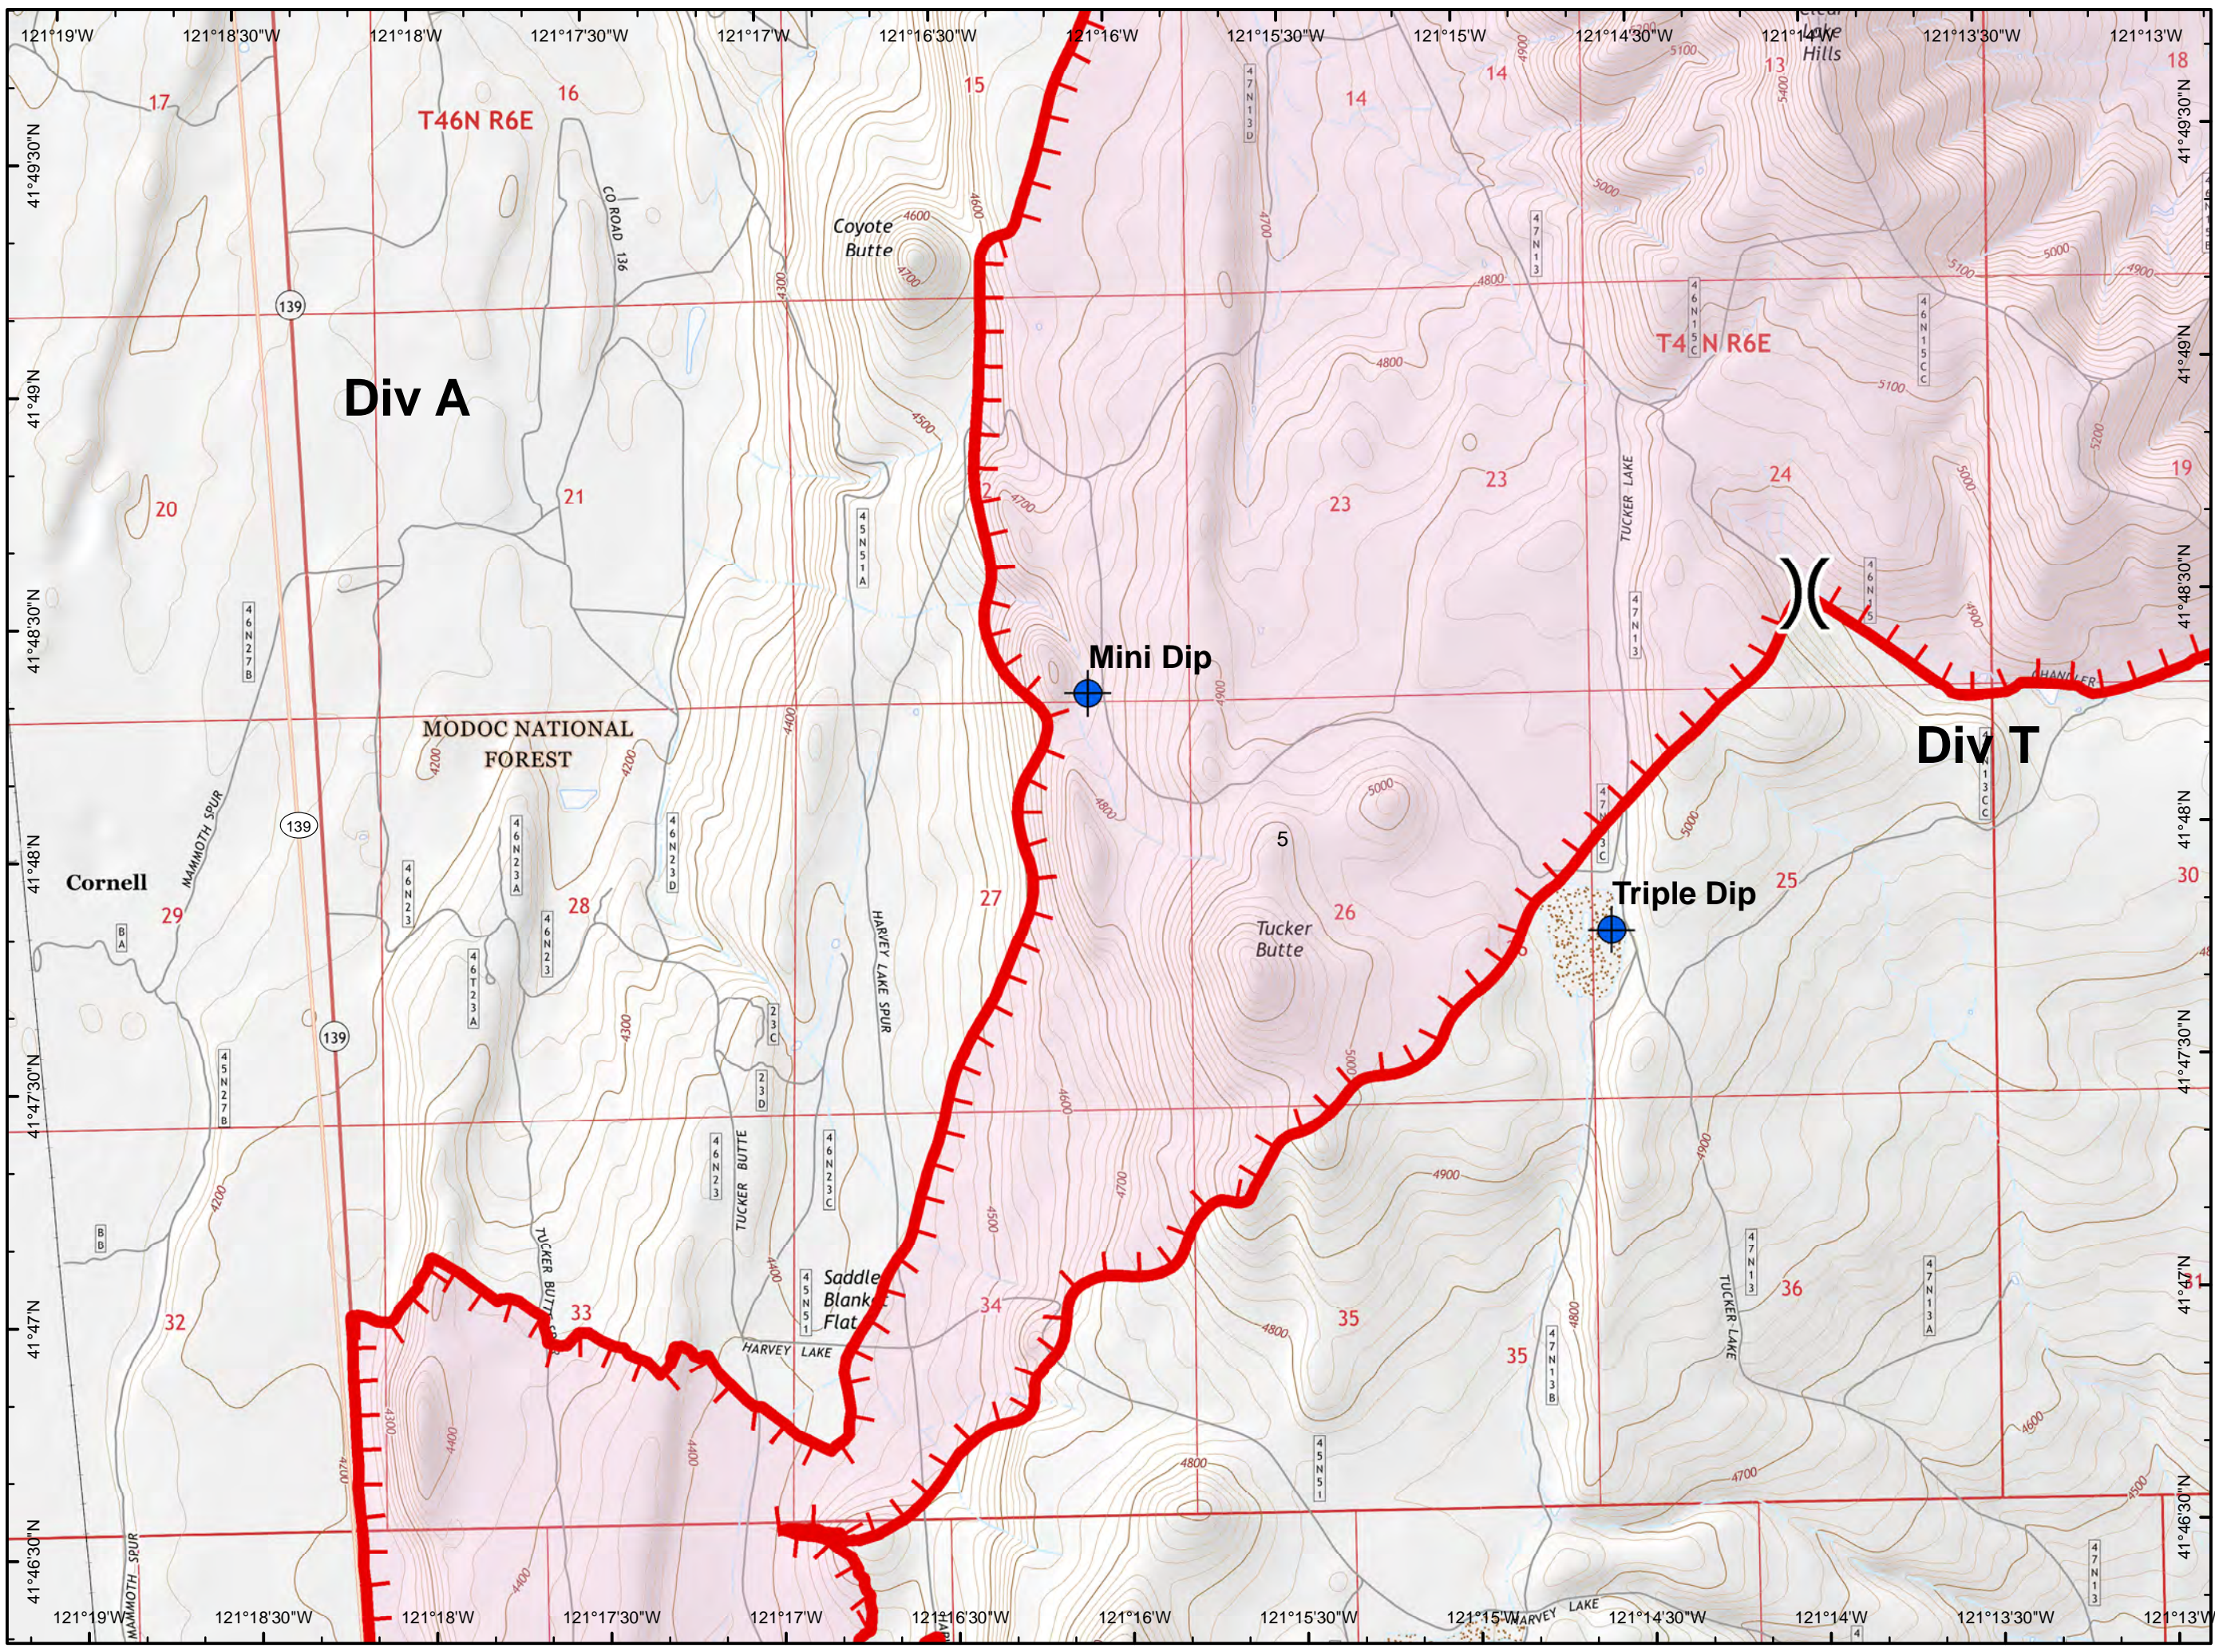

Perimeter Date: 7/30/2019 0817 COBRA

- Tucker Fire
- Uncontrolled Fire Edge
- Contained Fire Edge
- Division Break
- Dip Site

Tucker Fire CA-MDF-000509

IAP Map Tiles 7/31/2019

Perimeter Date:
7/30/2019 0817
COBRA

- Tucker Fire
- Uncontrolled Fire Edge
- Contained Fire Edge
- Division Break
- Dip Site

Tucker Fire CA-MDF-000509

IAP Map Tiles 7/31/2019

Perimeter Date:
7/30/2019 0817
COBRA

- Tucker Fire
- Uncontrolled Fire Edge
- Contained Fire Edge
- Division Break
- Dip Site

Tucker Fire CA-MDF-000509

IAP Map Tiles 7/31/2019

Perimeter Date:
7/30/2019 0817
COBRA

- Tucker Fire
- Uncontrolled Fire Edge
- Contained Fire Edge
- Division Break
- Dip Site

Tucker Fire CA-MDF-000509

IAP Map Tiles 7/31/2019