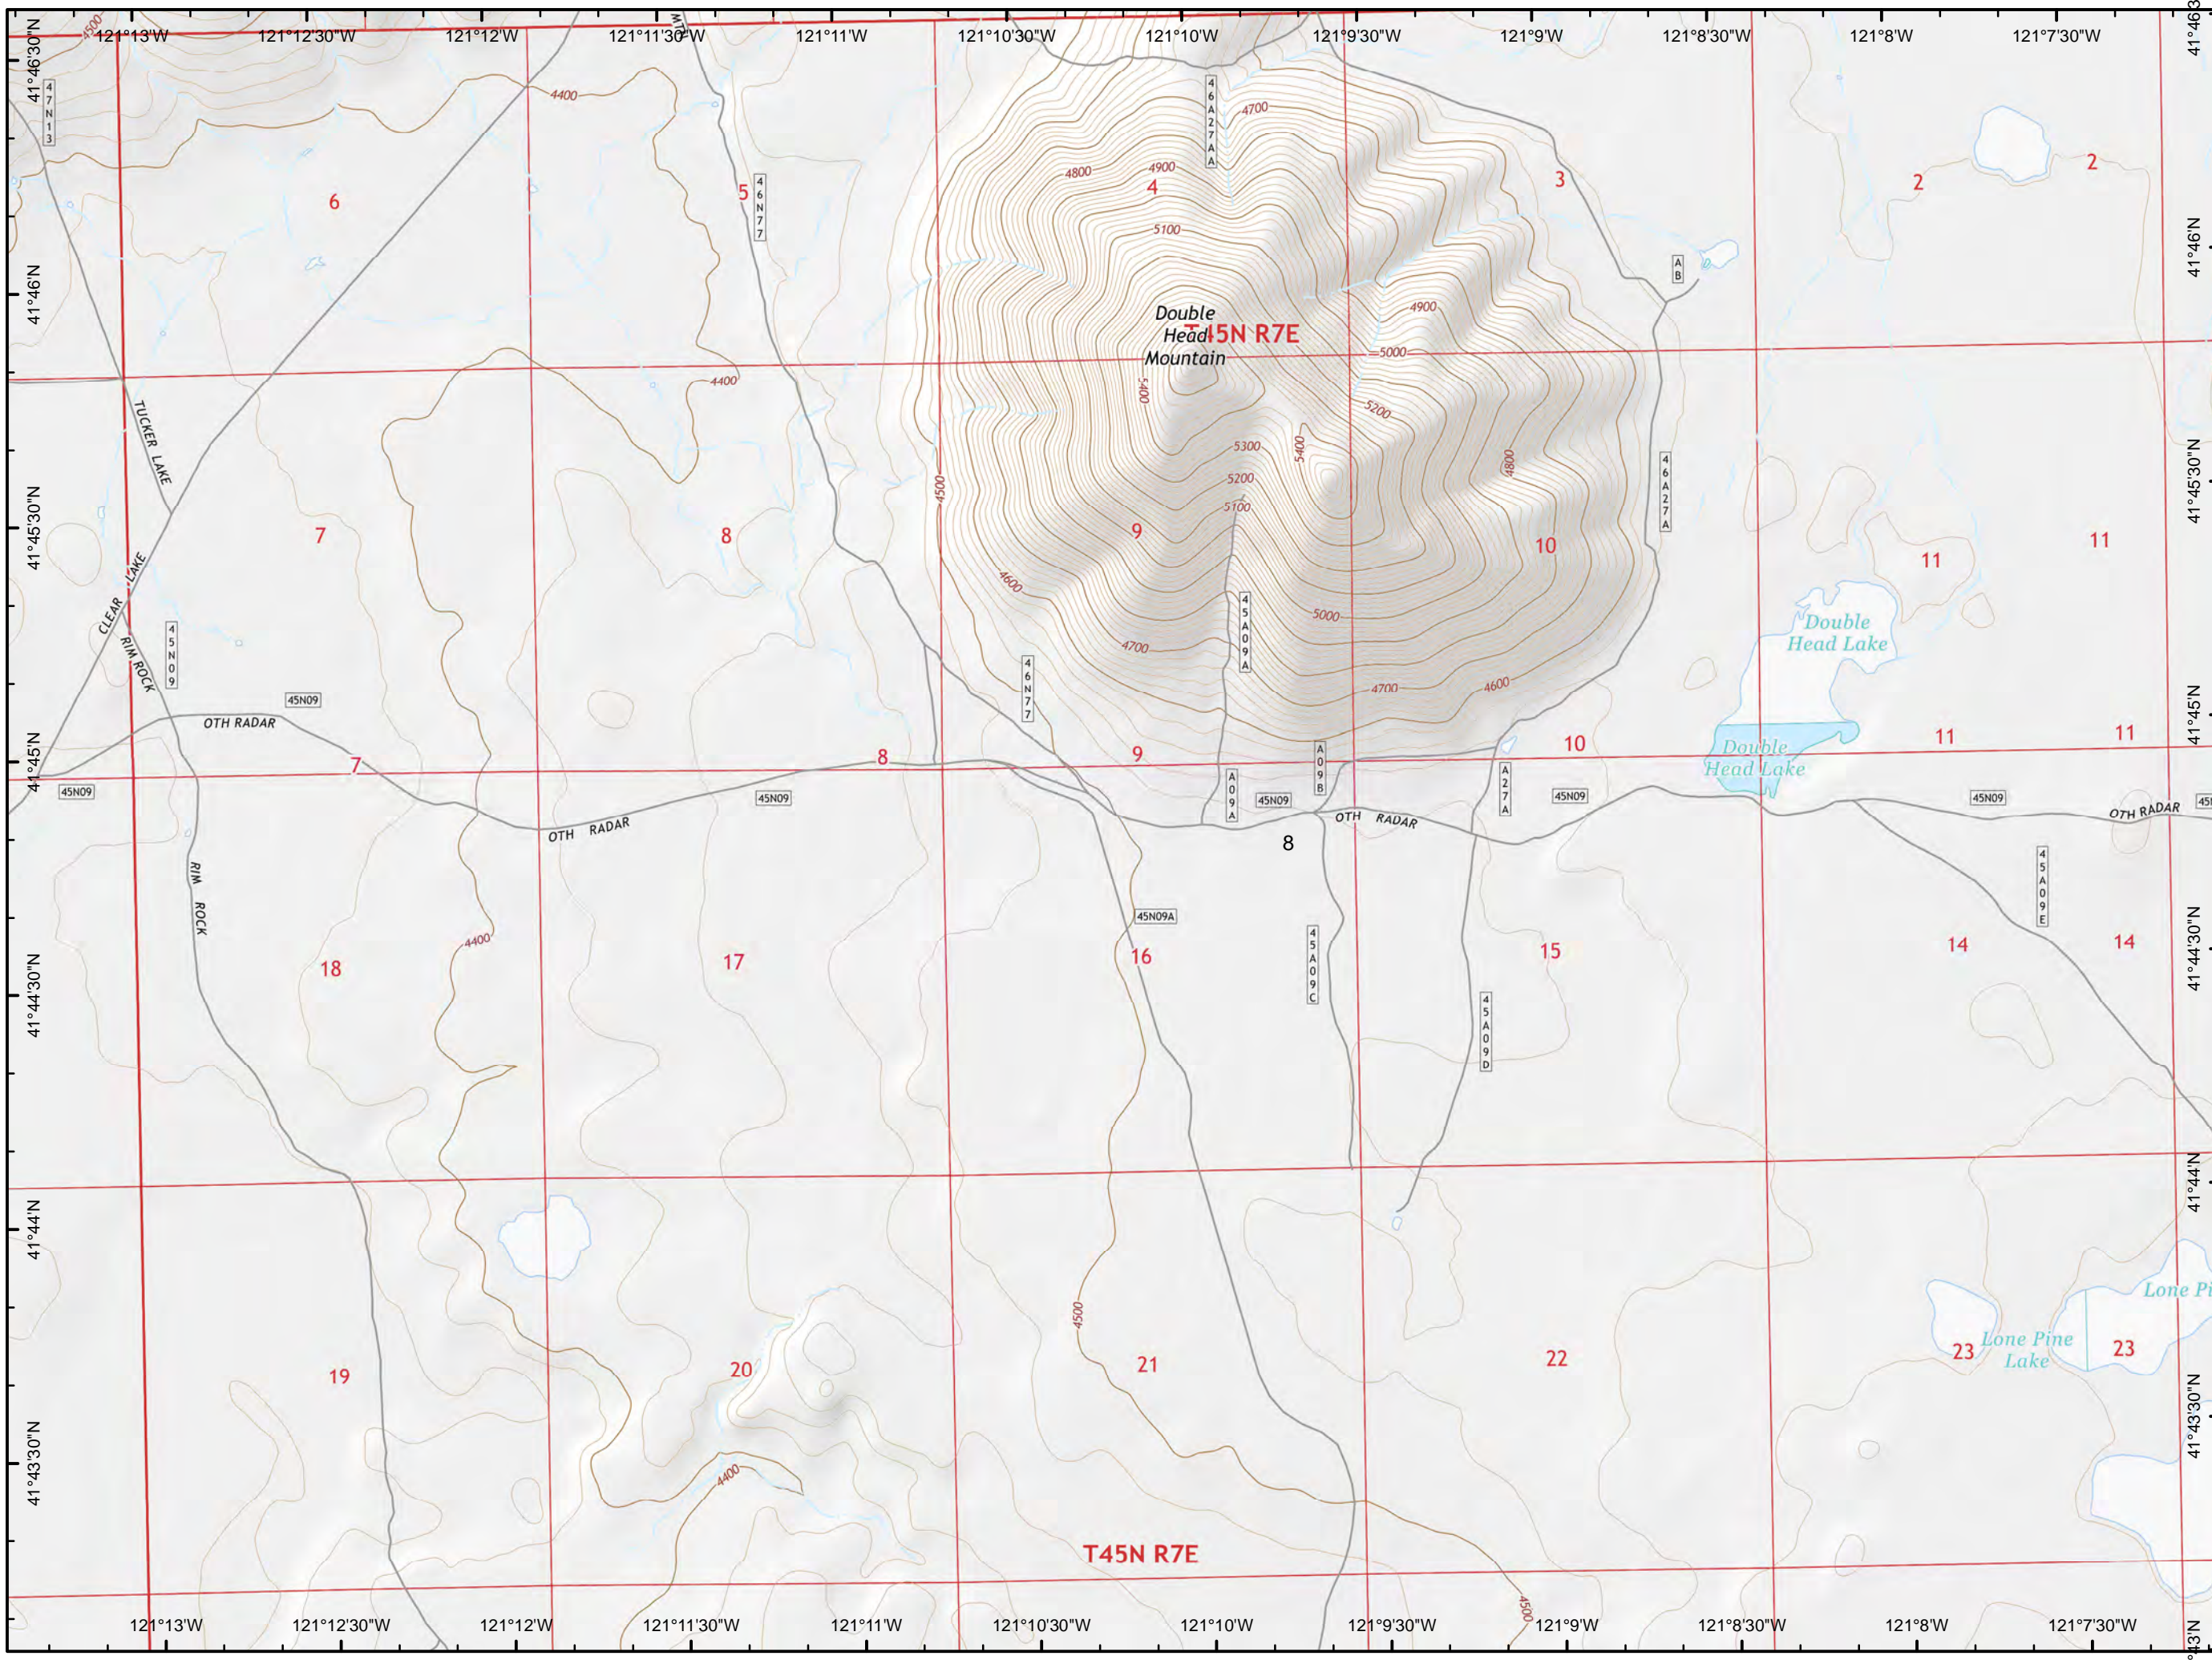

Tucker Fire CA-MDF-000509

IAP Map Index 7/31/2019

Perimeter Date: 7/30/2019 0817 COBRA

-  Tucker Fire
-  Uncontrolled Fire Edge
-  Contained Fire Edge
-  Division Break
-  Dip Site

Tucker Fire CA-MDF-000509

Perimeter Date:
7/30/2019 0817
COBRA

- Tucker Fire
- Uncontrolled Fire Edge
- Contained Fire Edge
- Division Break
- Dip Site

Tucker Fire CA-MDF-000509

IAP Map Tiles 7/31/2019

Perimeter Date: 7/30/2019 0817 COBRA

-  Tucker Fire
-  Uncontrolled Fire Edge
-  Contained Fire Edge
-  Division Break
-  Dip Site

A1	A2
B1	B2
C1	C2
D1	D2

Tucker Fire CA-MDF-000509

IAP Map Tiles 7/31/2019

Perimeter Date:
7/30/2019 0817
COBRA

- Tucker Fire
- Uncontrolled Fire Edge
- Contained Fire Edge
- Division Break
- Dip Site