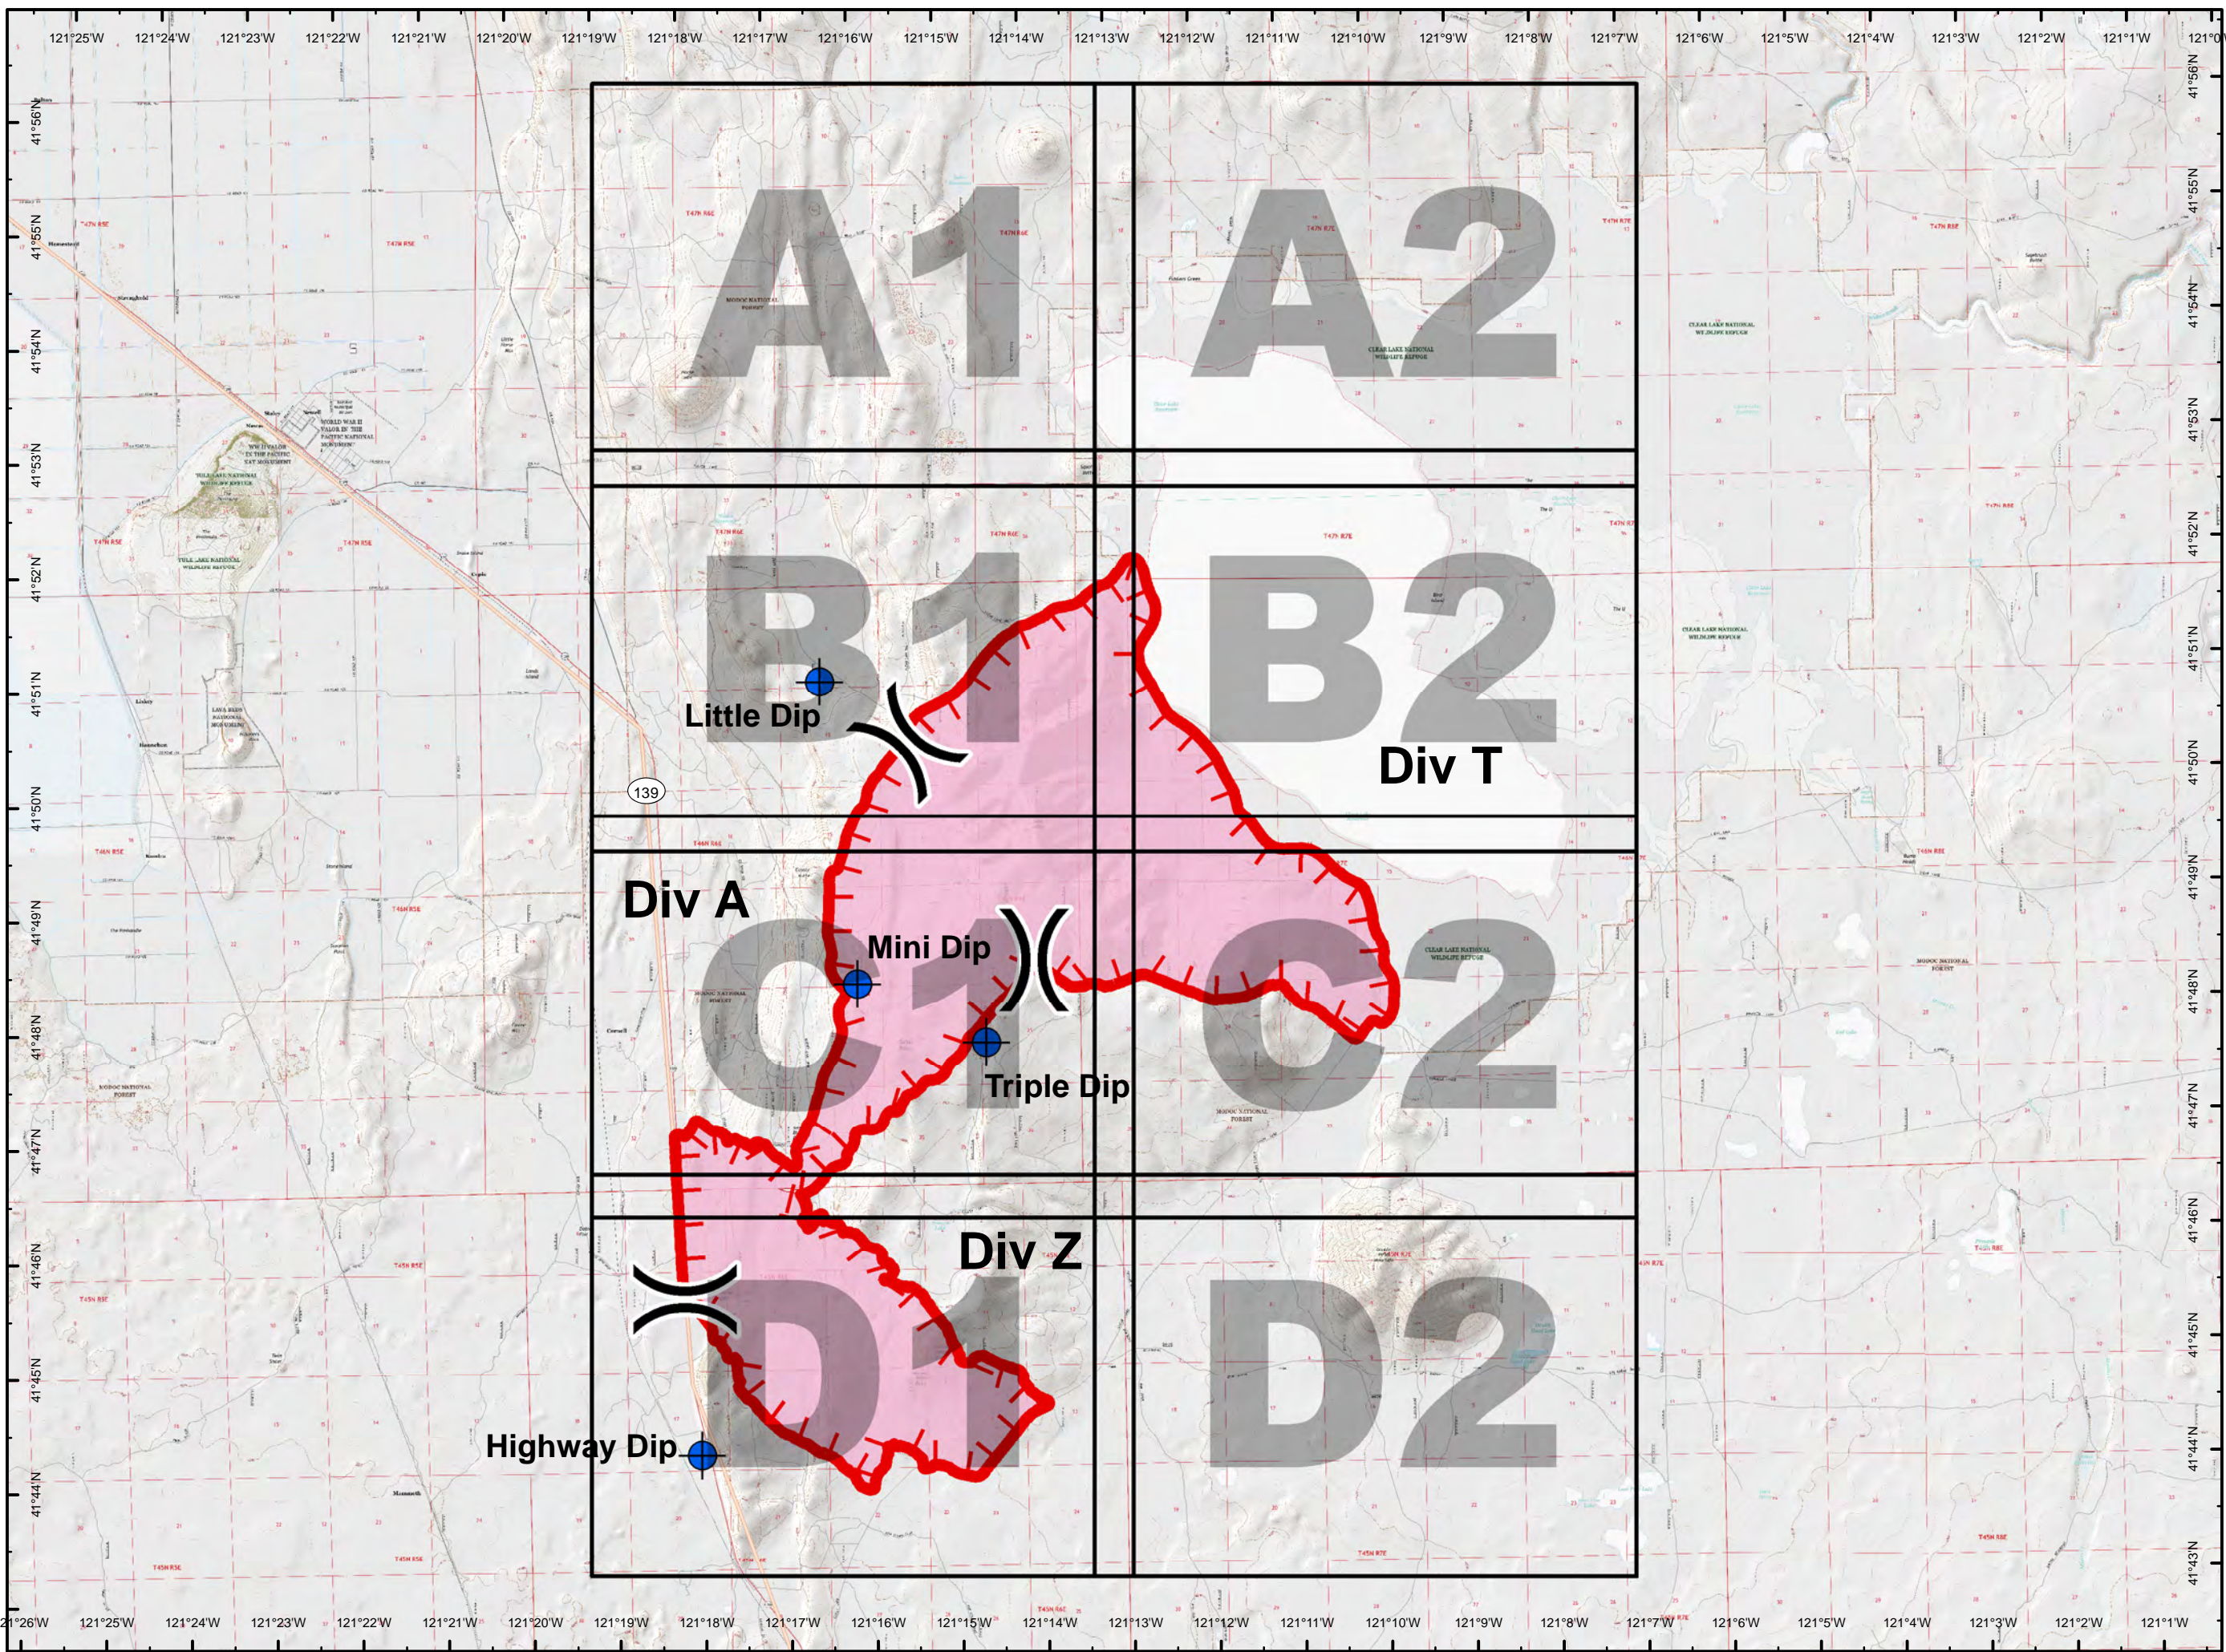

Tucker Fire CA-MDF-000509

IAP Map Index 7/31/2019

Perimeter Date: 7/30/2019 0817 COBRA

-  Tucker Fire
-  Uncontrolled Fire Edge
-  Contained Fire Edge
-  Division Break
-  Dip Site

Tucker Fire CA-MDF-000509

IAP Map Tiles 7/31/2019

Perimeter Date: 7/30/2019 0817 COBRA

-  Tucker Fire
-  Uncontrolled Fire Edge
-  Contained Fire Edge
-  Division Break
-  Dip Site

Tucker Fire CA-MDF-000509

IAP Map Tiles 7/31/2019

Perimeter Date: 7/30/2019 0817 COBRA

- Tucker Fire
- Uncontrolled Fire Edge
- Contained Fire Edge
- Division Break
- Dip Site

Tucker Fire CA-MDF-000509

IAP Map Tiles 7/31/2019

Perimeter Date:
7/30/2019 0817
COBRA