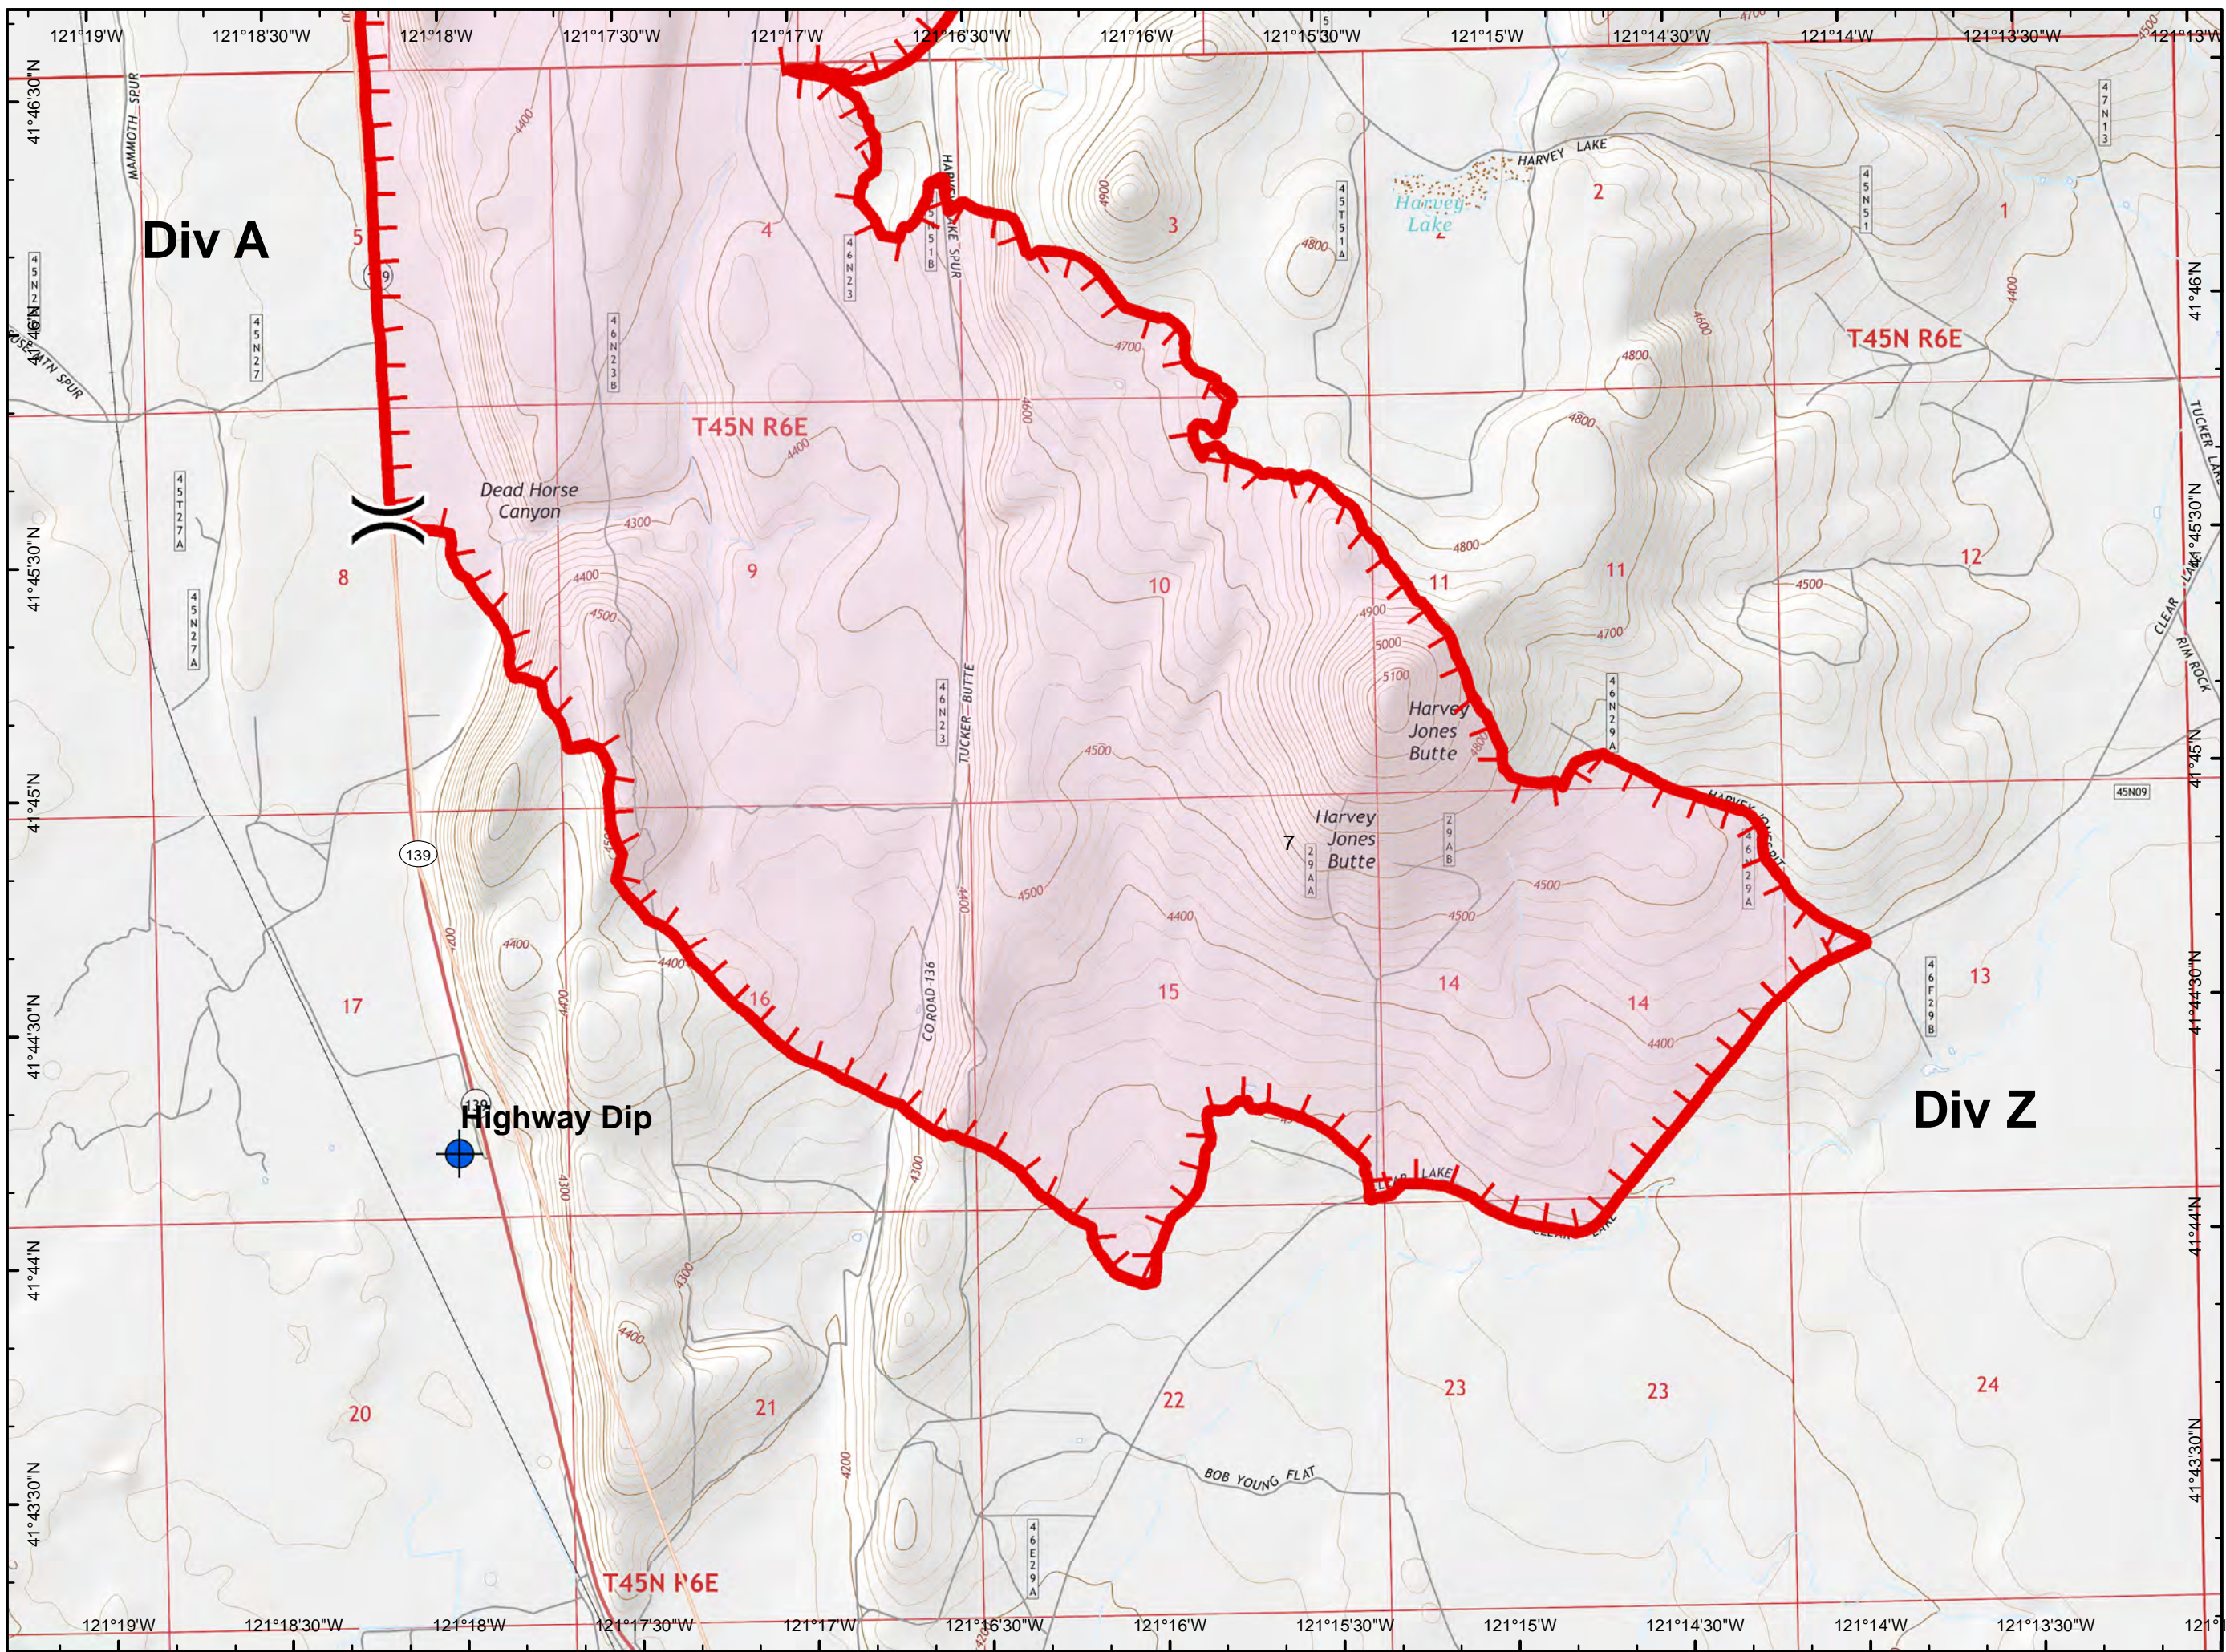

Perimeter Date: 7/30/2019 0817 COBRA

- Tucker Fire
- Uncontrolled Fire Edge
- Contained Fire Edge
- Division Break
- Dip Site

Tucker Fire CA-MDF-000509

IAP Map Tiles 7/31/2019

Perimeter Date:
7/30/2019 0817
COBRA

Tucker Fire CA-MDF-000509

IAP Map Tiles 7/31/2019

Perimeter Date:
7/30/2019 0817
COBRA

- Tucker Fire
- Uncontrolled Fire Edge
- Contained Fire Edge
- Division Break
- Dip Site

Tucker Fire CA-MDF-000509

IAP Map Tiles 7/31/2019

-  Tucker Fire
-  Uncontrolled Fire Edge
-  Contained Fire Edge
-  Division Break
-  Dip Site

A1	A2
B1	B2
C1	C2
D1	D2

Tucker Fire CA-MDF-000509

IAP Map Tiles 7/31/2019

Perimeter Date:
7/30/2019 0817
COBRA