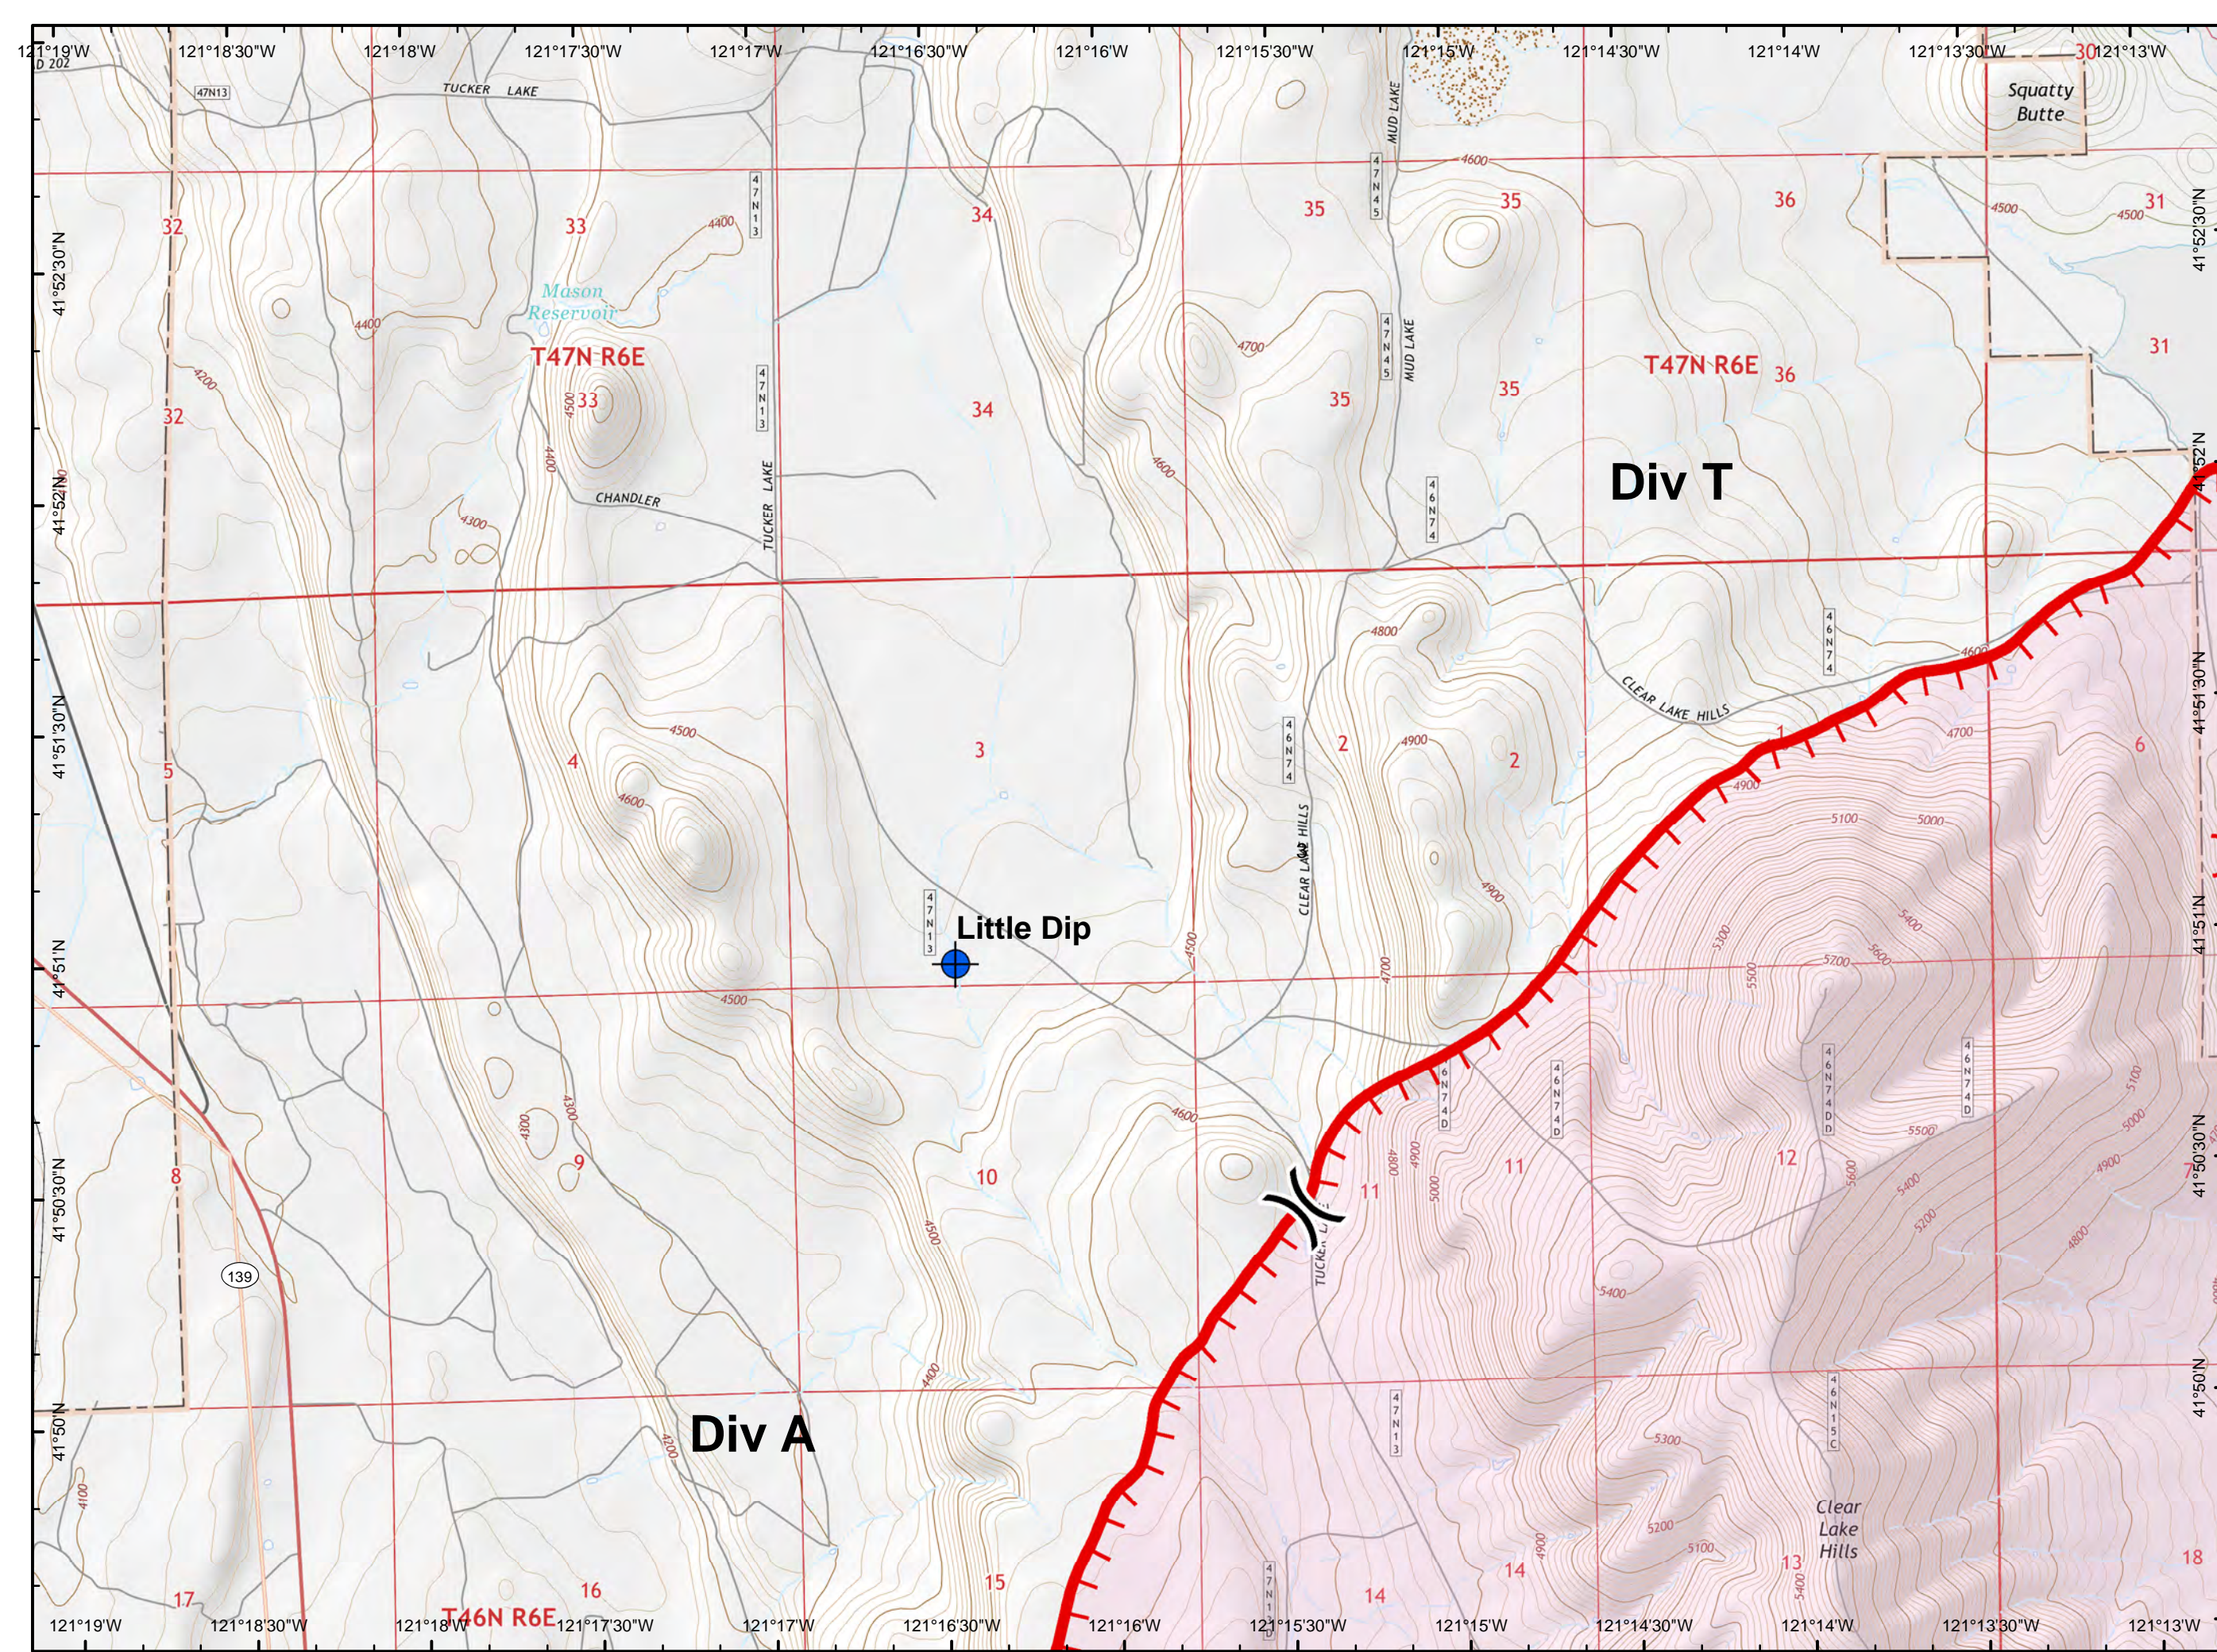

IAP Map Tiles 7/31/2019

Perimeter Date: 7/30/2019 0817 COBRA

-  Tucker Fire
-  Uncontrolled Fire Edge
-  Contained Fire Edge
-  Division Break
-  Dip Site

Tucker Fire CA-MDF-000509

IAP Map Tiles 7/31/2019

Perimeter Date: 7/30/2019 0817 COBRA

- Tucker Fire
- Uncontrolled Fire Edge
- Contained Fire Edge
- Division Break
- Dip Site

Tucker Fire CA-MDF-000509

IAP Map Tiles 7/31/2019

Perimeter Date:
7/30/2019 0817
COBRA

- Tucker Fire
- Uncontrolled Fire Edge
- Contained Fire Edge
- Division Break
- Dip Site

Tucker Fire CA-MDF-000509

IAP Map Tiles 7/31/2019

Perimeter Date:
7/30/2019 0817
COBRA

- Tucker Fire
- Uncontrolled Fire Edge
- Contained Fire Edge
- Division Break
- Dip Site