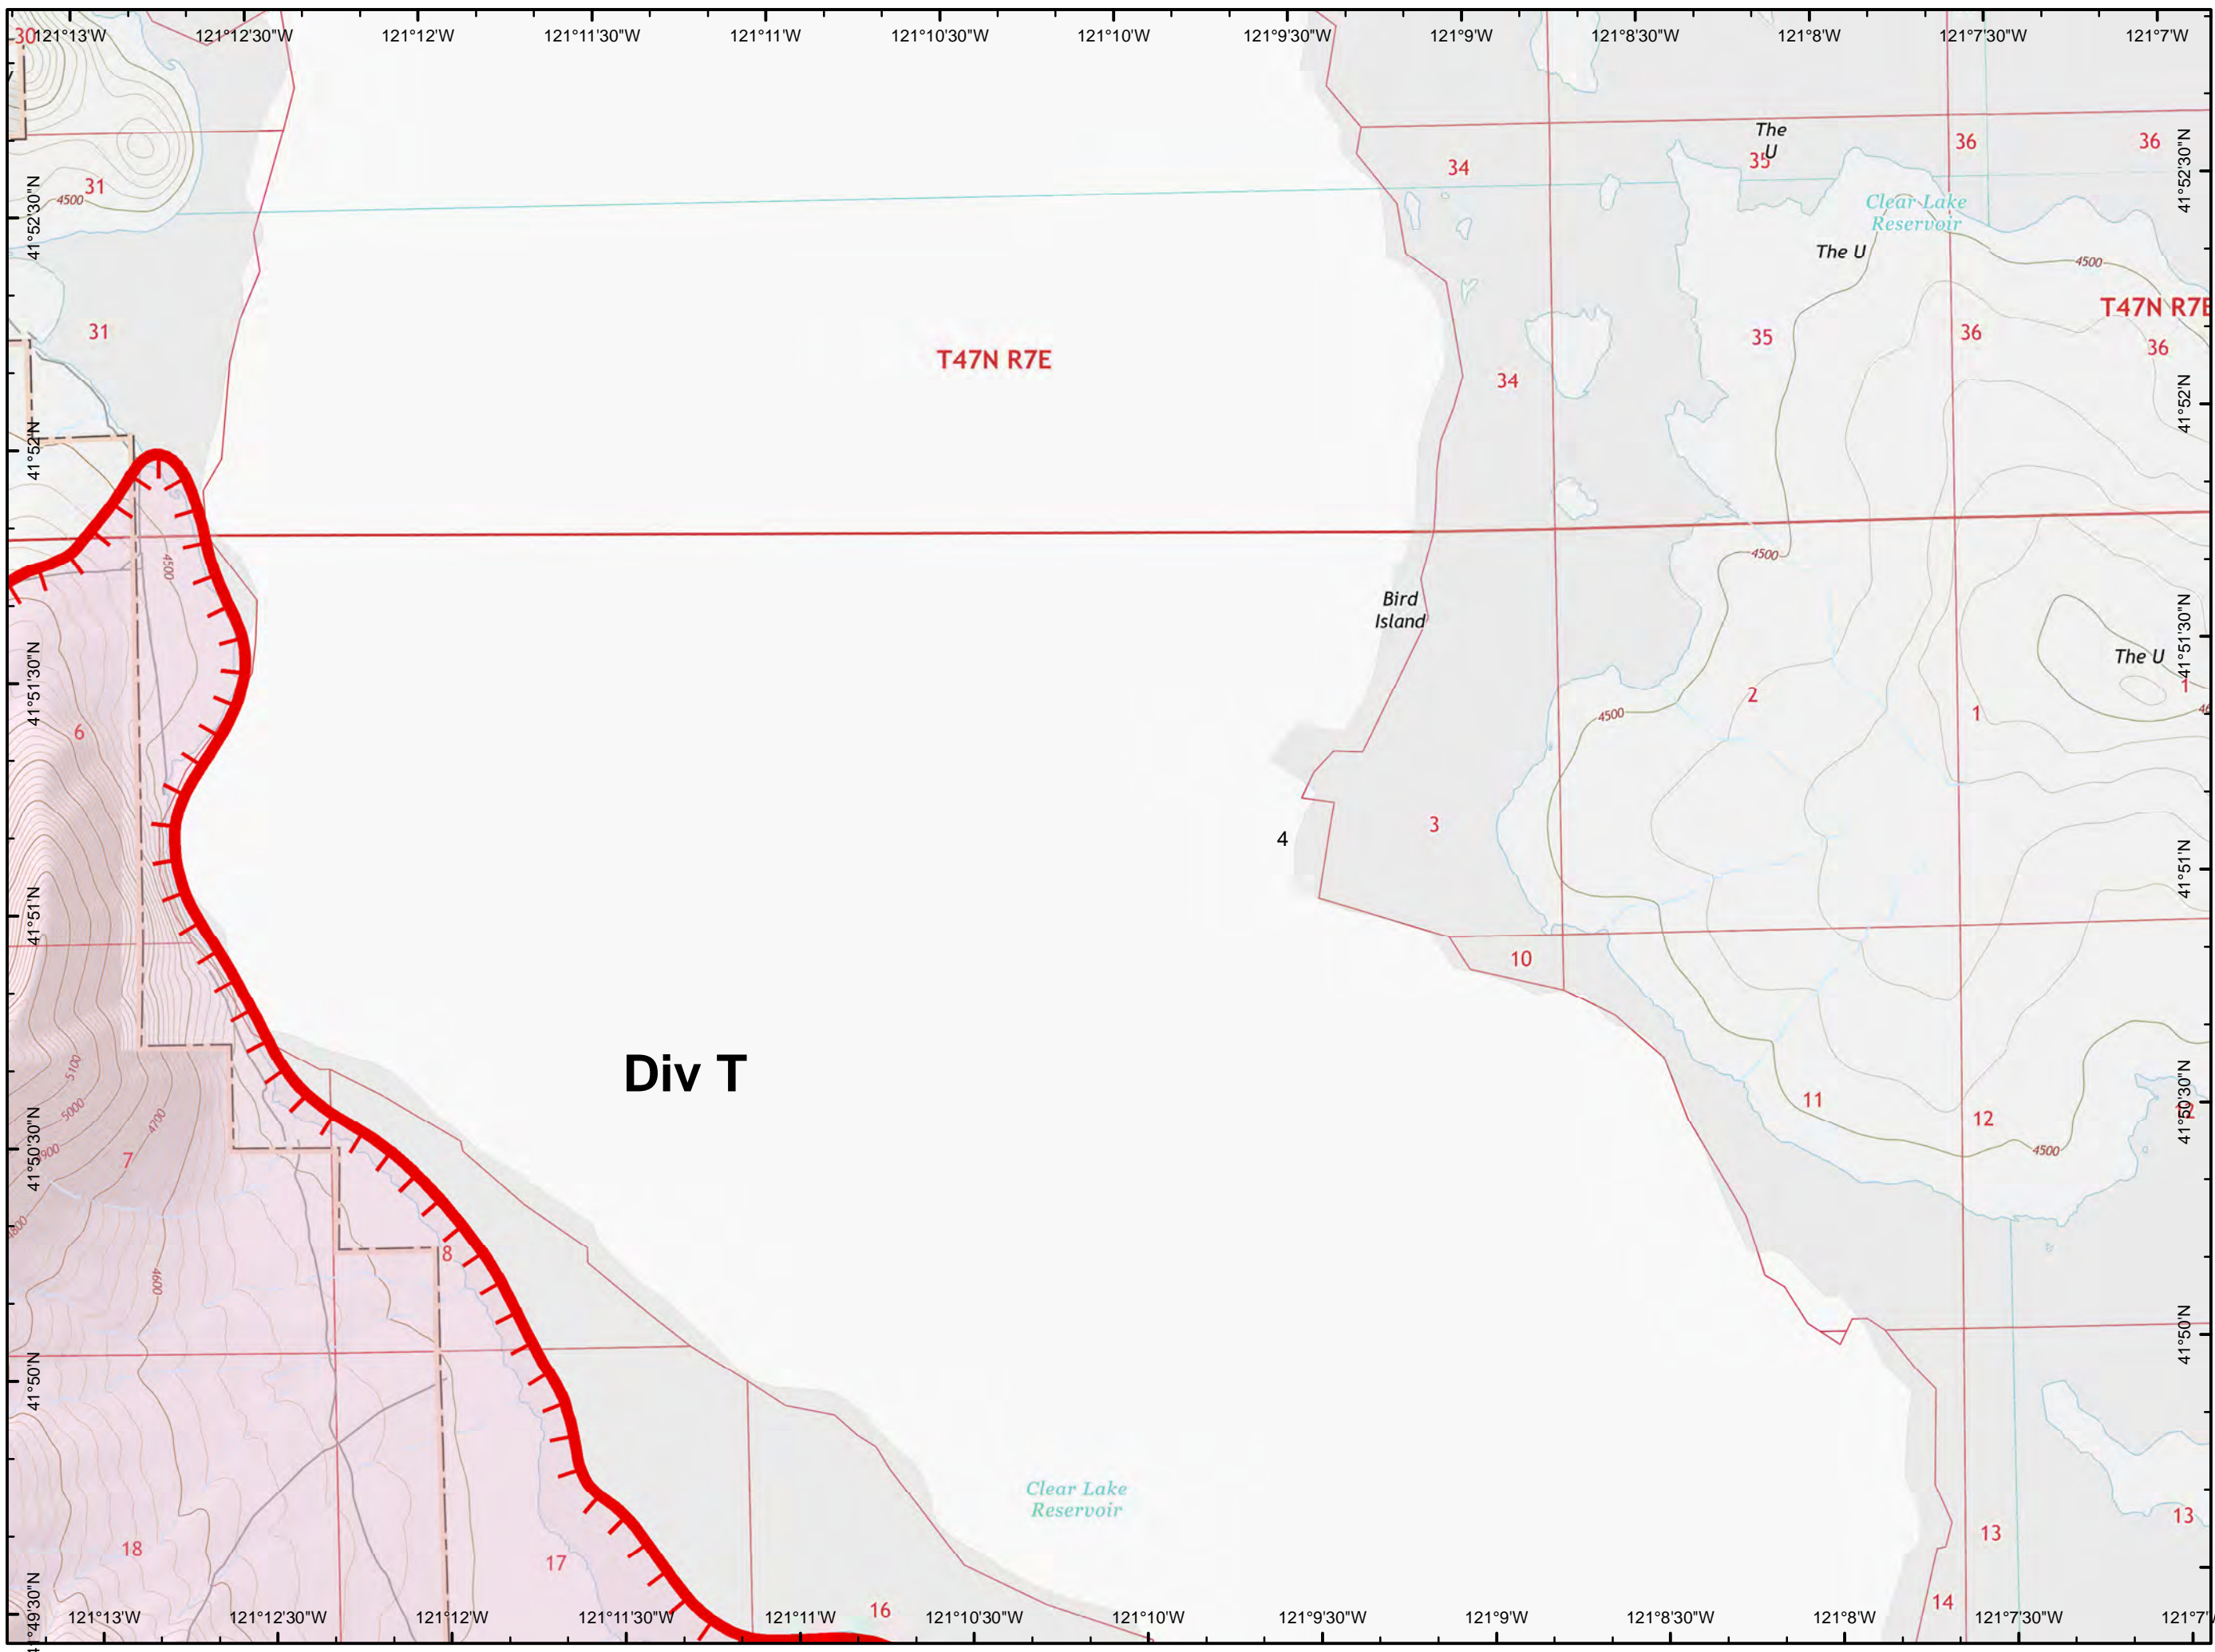

IAP Map Tiles 7/31/2019

Perimeter Date: 7/30/2019 0817 COBRA

-  Tucker Fire
-  Uncontrolled Fire Edge
-  Contained Fire Edge
-  Division Break
-  Dip Site

Tucker Fire CA-MDF-000509

IAP Map Tiles 7/31/2019

Perimeter Date: 7/30/2019 0817 COBRA

- Tucker Fire
- Uncontrolled Fire Edge
- Contained Fire Edge
- Division Break
- Dip Site

Tucker Fire CA-MDF-000509

IAP Map Tiles 7/31/2019

Perimeter Date:
7/30/2019 0817
COBRA

- Tucker Fire
- Uncontrolled Fire Edge
- Contained Fire Edge
- Division Break
- Dip Site

Tucker Fire CA-MDF-000509

IAP Map Tiles 7/31/2019

Perimeter Date:
7/30/2019 0817
COBRA

- Tucker Fire
- Uncontrolled Fire Edge
- Contained Fire Edge
- Division Break
- Dip Site