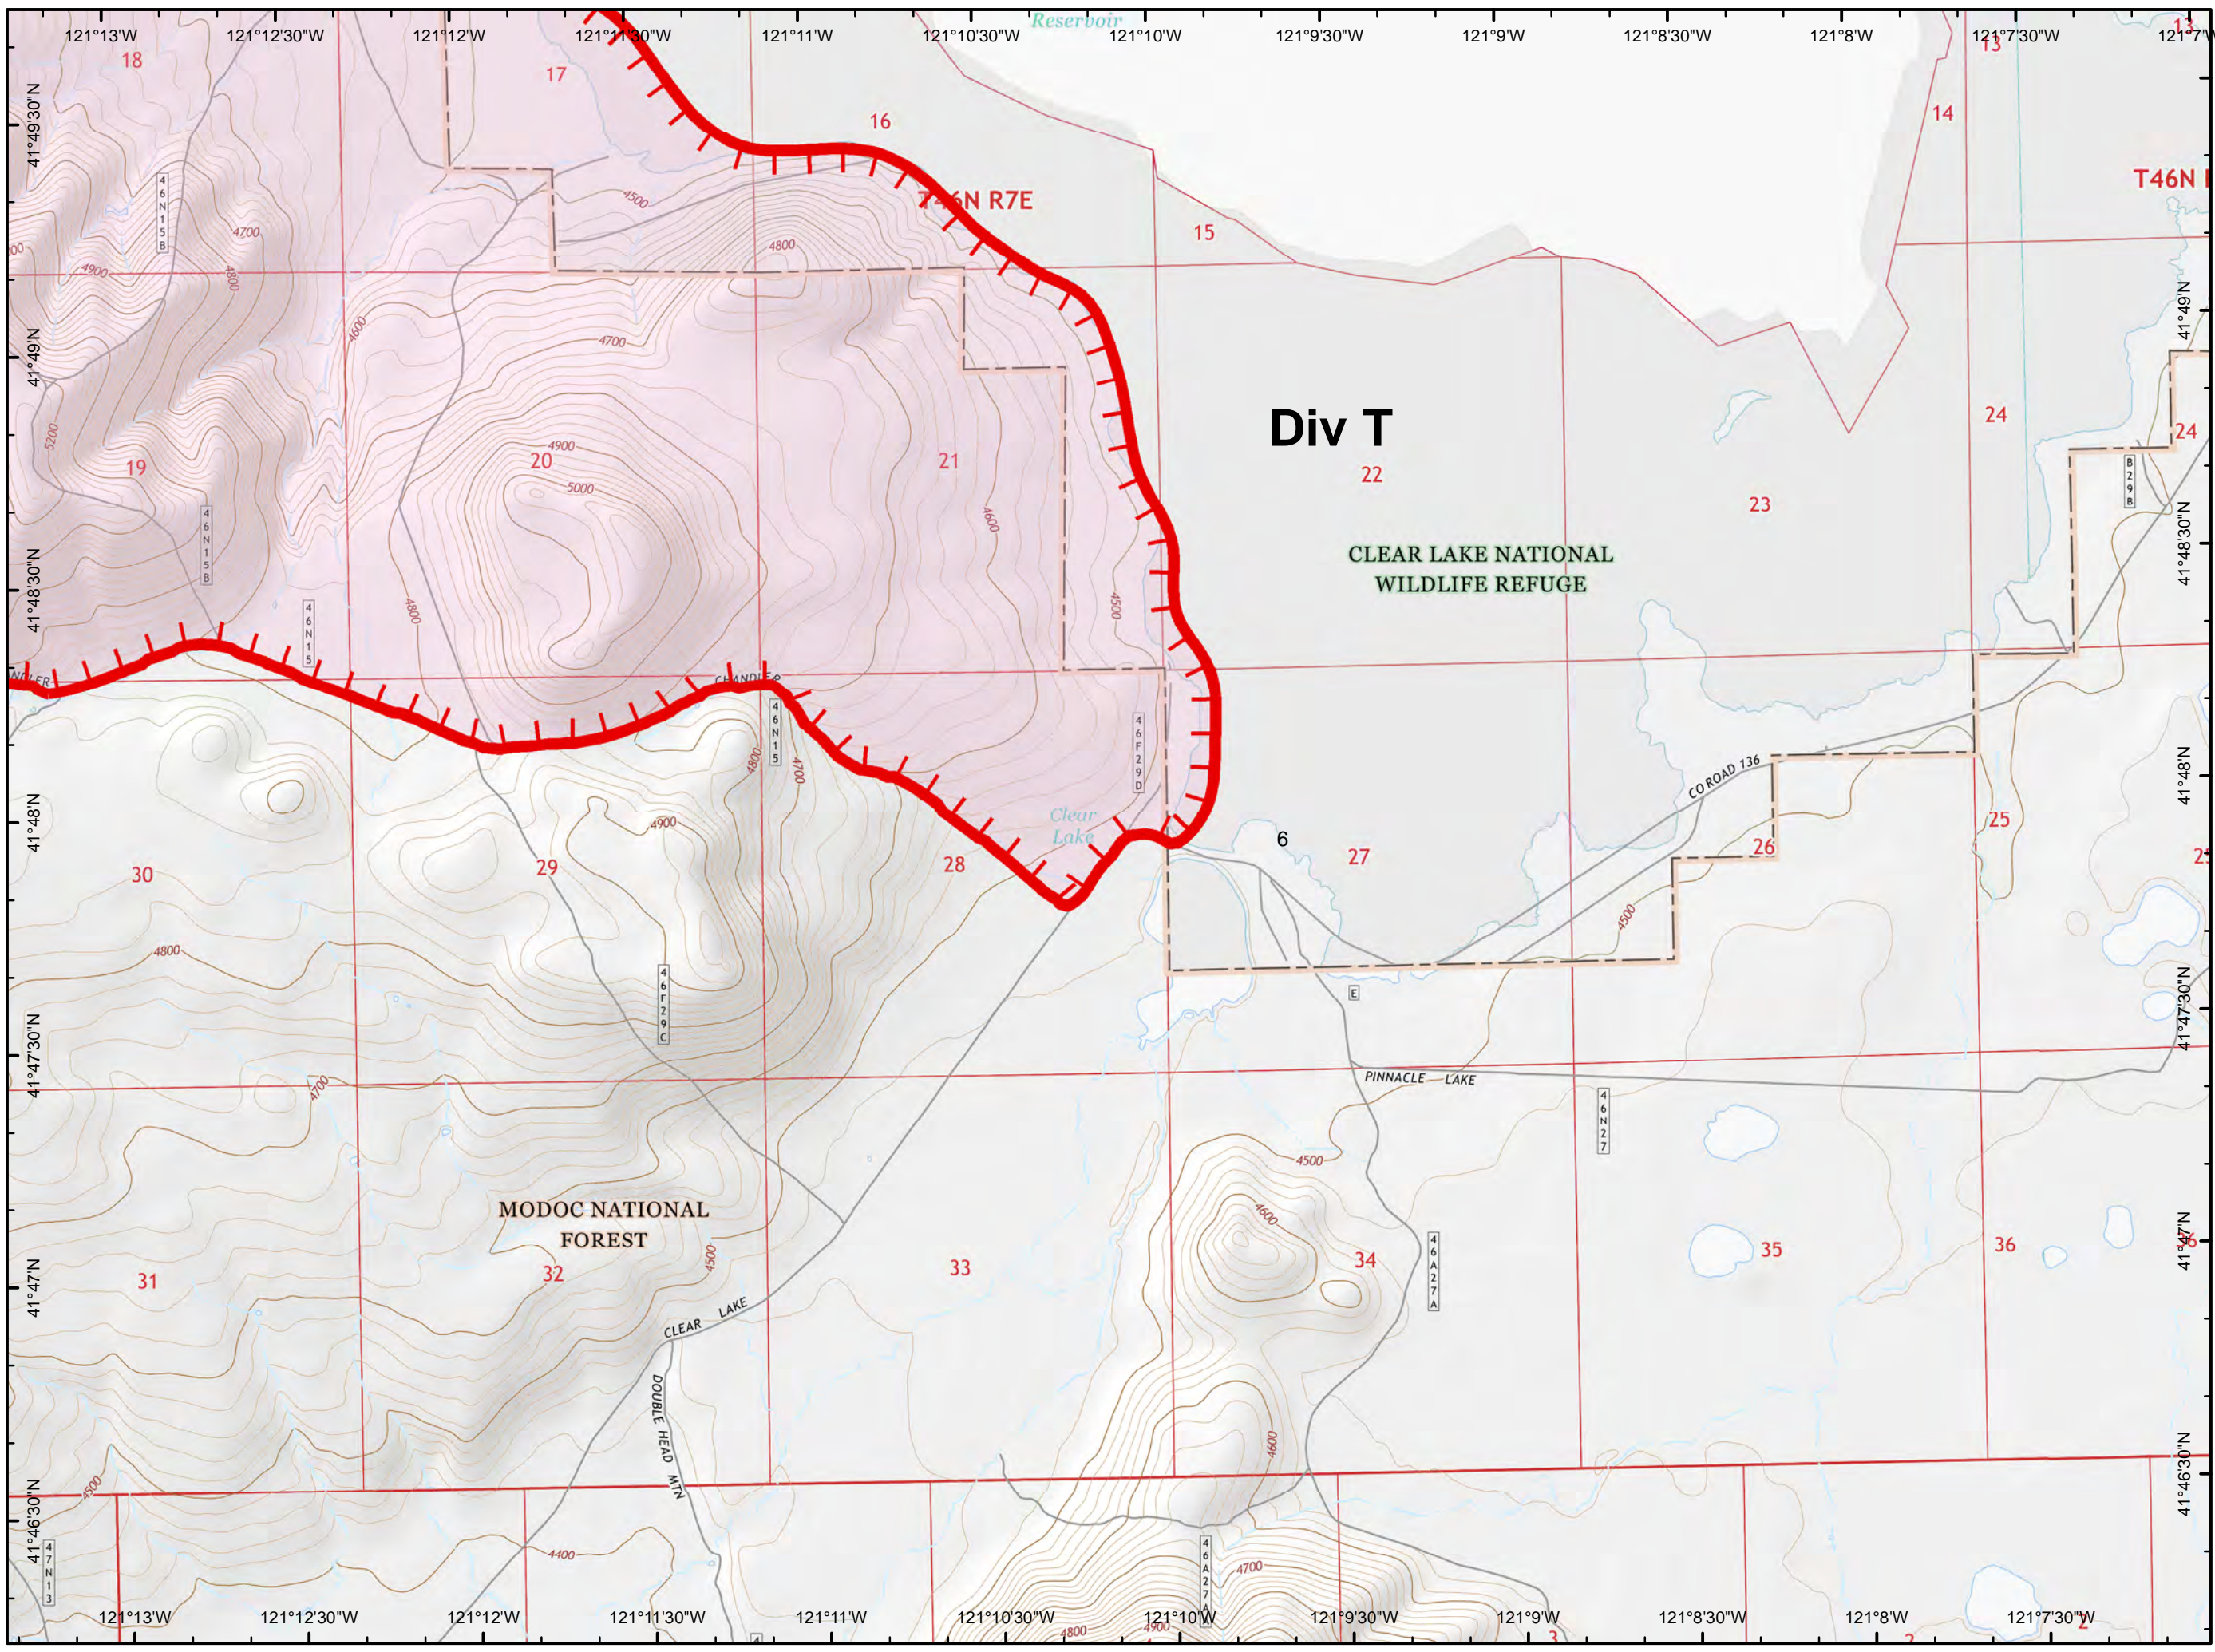

Perimeter Date: 7/30/2019 0817 COBRA

- Tucker Fire
- Uncontrolled Fire Edge
- Contained Fire Edge
- Division Break
- Dip Site

Tucker Fire CA-MDF-000509

IAP Map Tiles 7/31/2019

Perimeter Date:
7/30/2019 0817
COBRA

Tucker Fire CA-MDF-000509

IAP Map Tiles 7/31/2019

Perimeter Date:
7/30/2019 0817
COBRA

- Tucker Fire
- Uncontrolled Fire Edge
- Contained Fire Edge
- Division Break
- Dip Site

Tucker Fire CA-MDF-000509

IAP Map Tiles 7/31/2019

-  Tucker Fire
-  Uncontrolled Fire Edge
-  Contained Fire Edge
-  Division Break
-  Dip Site

A1	A2
B1	B2
C1	C2
D1	D2

Tucker Fire CA-MDF-000509

IAP Map Tiles 7/31/2019

Perimeter Date:
7/30/2019 0817
COBRA