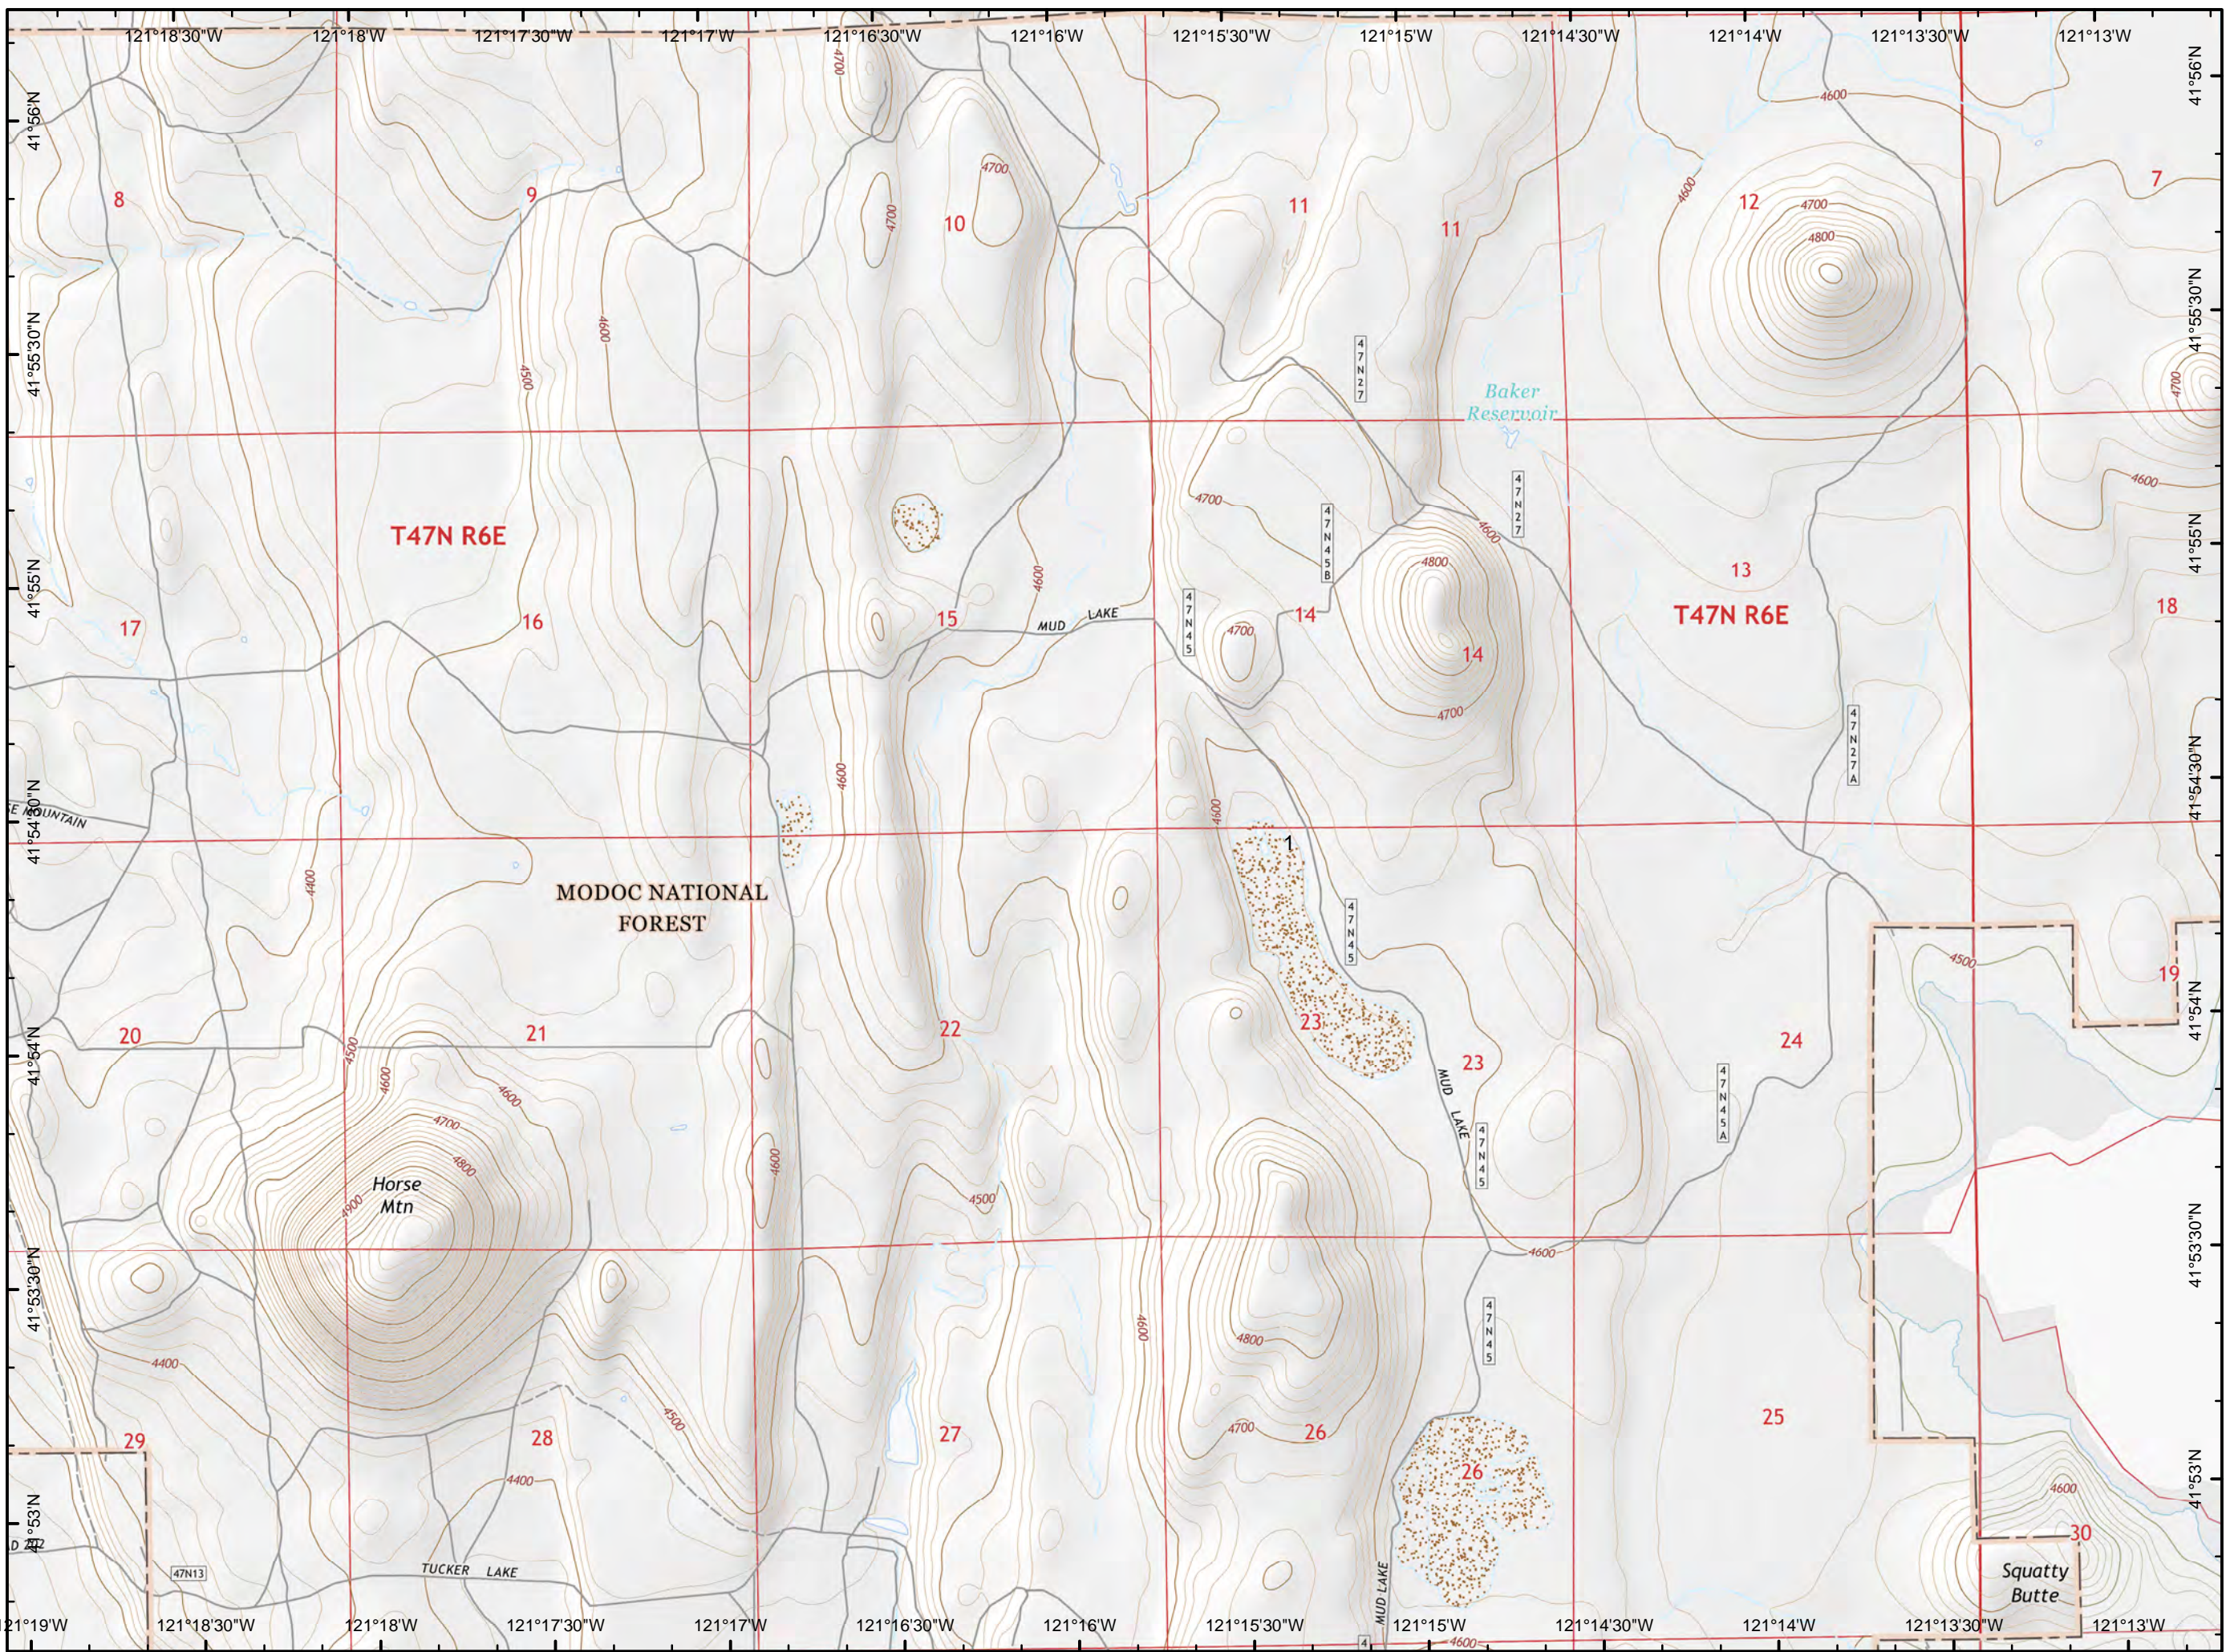

Tucker Fire CA-MDF-000509

IAP Map Index 7/31/2019

Perimeter Date: 7/30/2019 0817 COBRA

-  Tucker Fire
-  Uncontrolled Fire Edge
-  Contained Fire Edge
-  Division Break
-  Dip Site

Tucker Fire CA-MDF-000509

IAP Map Tiles 7/31/2019

Perimeter Date: 7/30/2019 0817 COBRA

-  Tucker Fire
-  Uncontrolled Fire Edge
-  Contained Fire Edge
-  Division Break
-  Dip Site

Tucker Fire CA-MDF-000509

IAP Map Tiles 7/31/2019

Perimeter Date: 7/30/2019 0817 COBRA

- Tucker Fire
- Uncontrolled Fire Edge
- Contained Fire Edge
- Division Break
- Dip Site

Tucker Fire CA-MDF-000509

IAP Map Tiles 7/31/2019

Perimeter Date:
7/30/2019 0817
COBRA

- Tucker Fire
- Uncontrolled Fire Edge
- Contained Fire Edge
- Division Break
- Dip Site

Tucker Fire CA-MDF-000509

IAP Map Tiles 7/31/2019

Perimeter Date:
7/30/2019 0817
COBRA

- Tucker Fire
- Uncontrolled Fire Edge
- Contained Fire Edge
- Division Break
- Dip Site