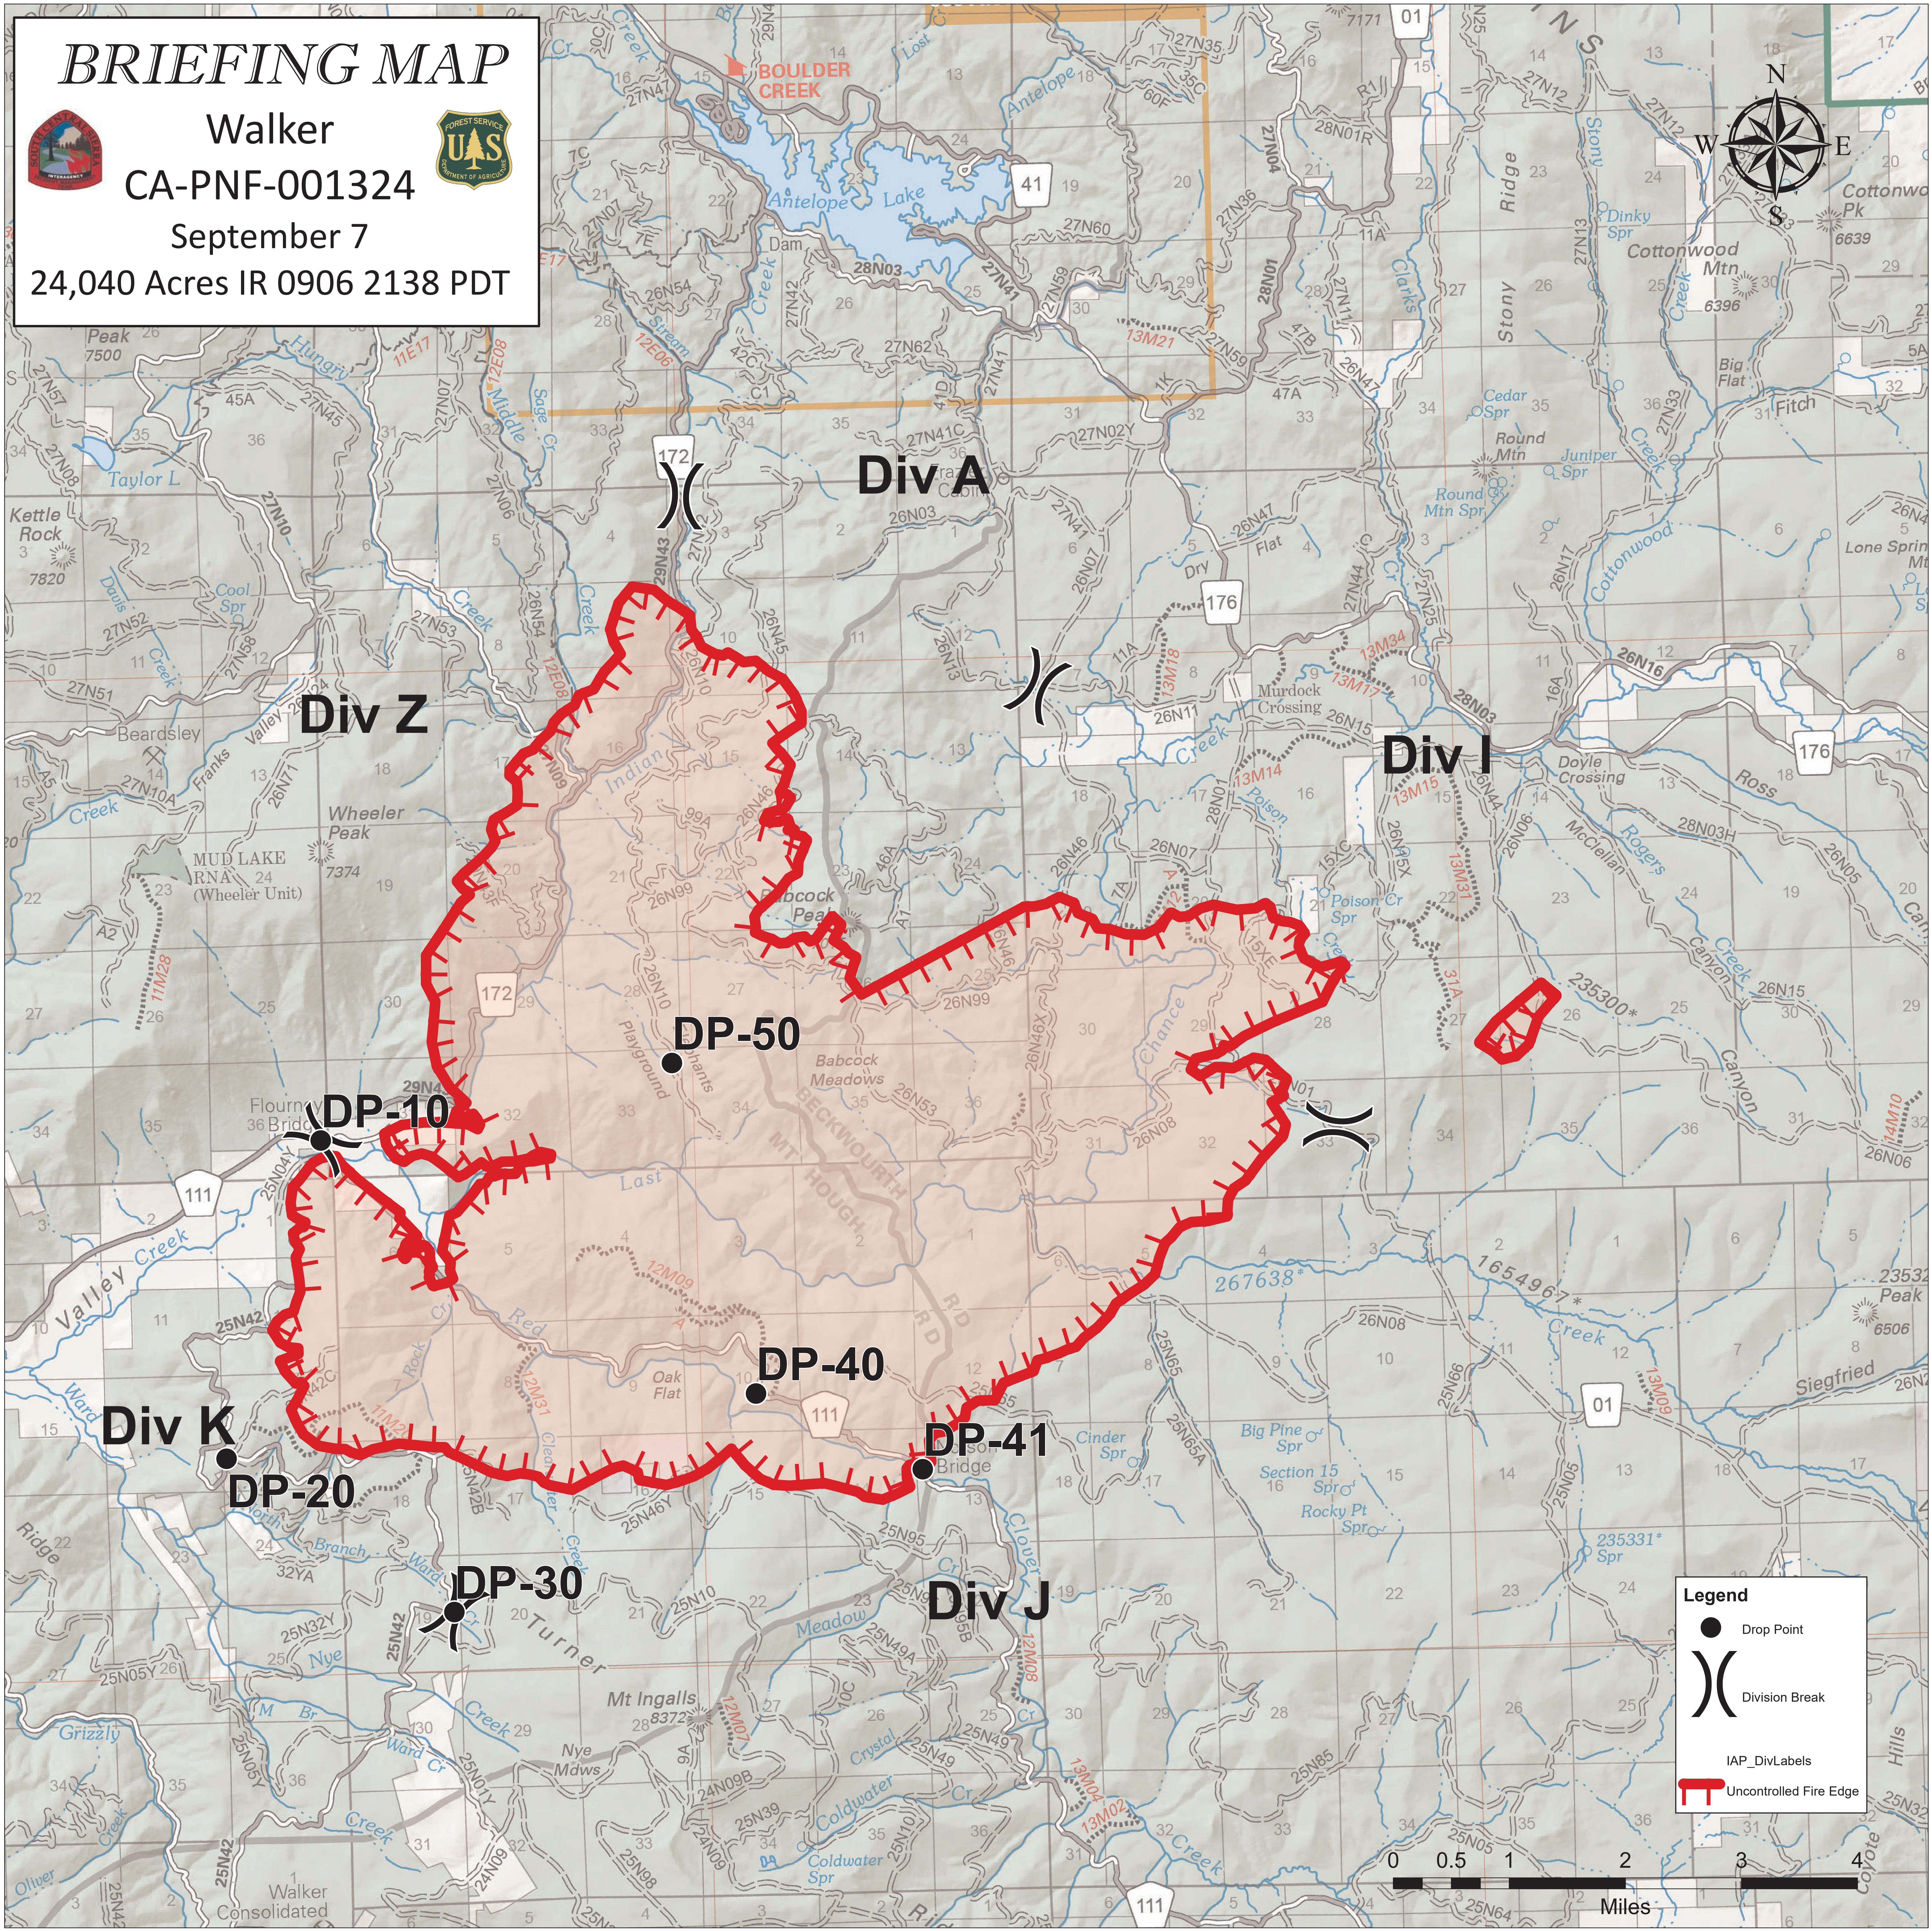

BRIEFING MAP

Walker

CA-PNF-001324

September 7

24,040 Acres IR 0906 2138 PDT

Legend

- Drop Point
-)(Division Break
- IAP_DivLabels
- ┃ Uncontrolled Fire Edge