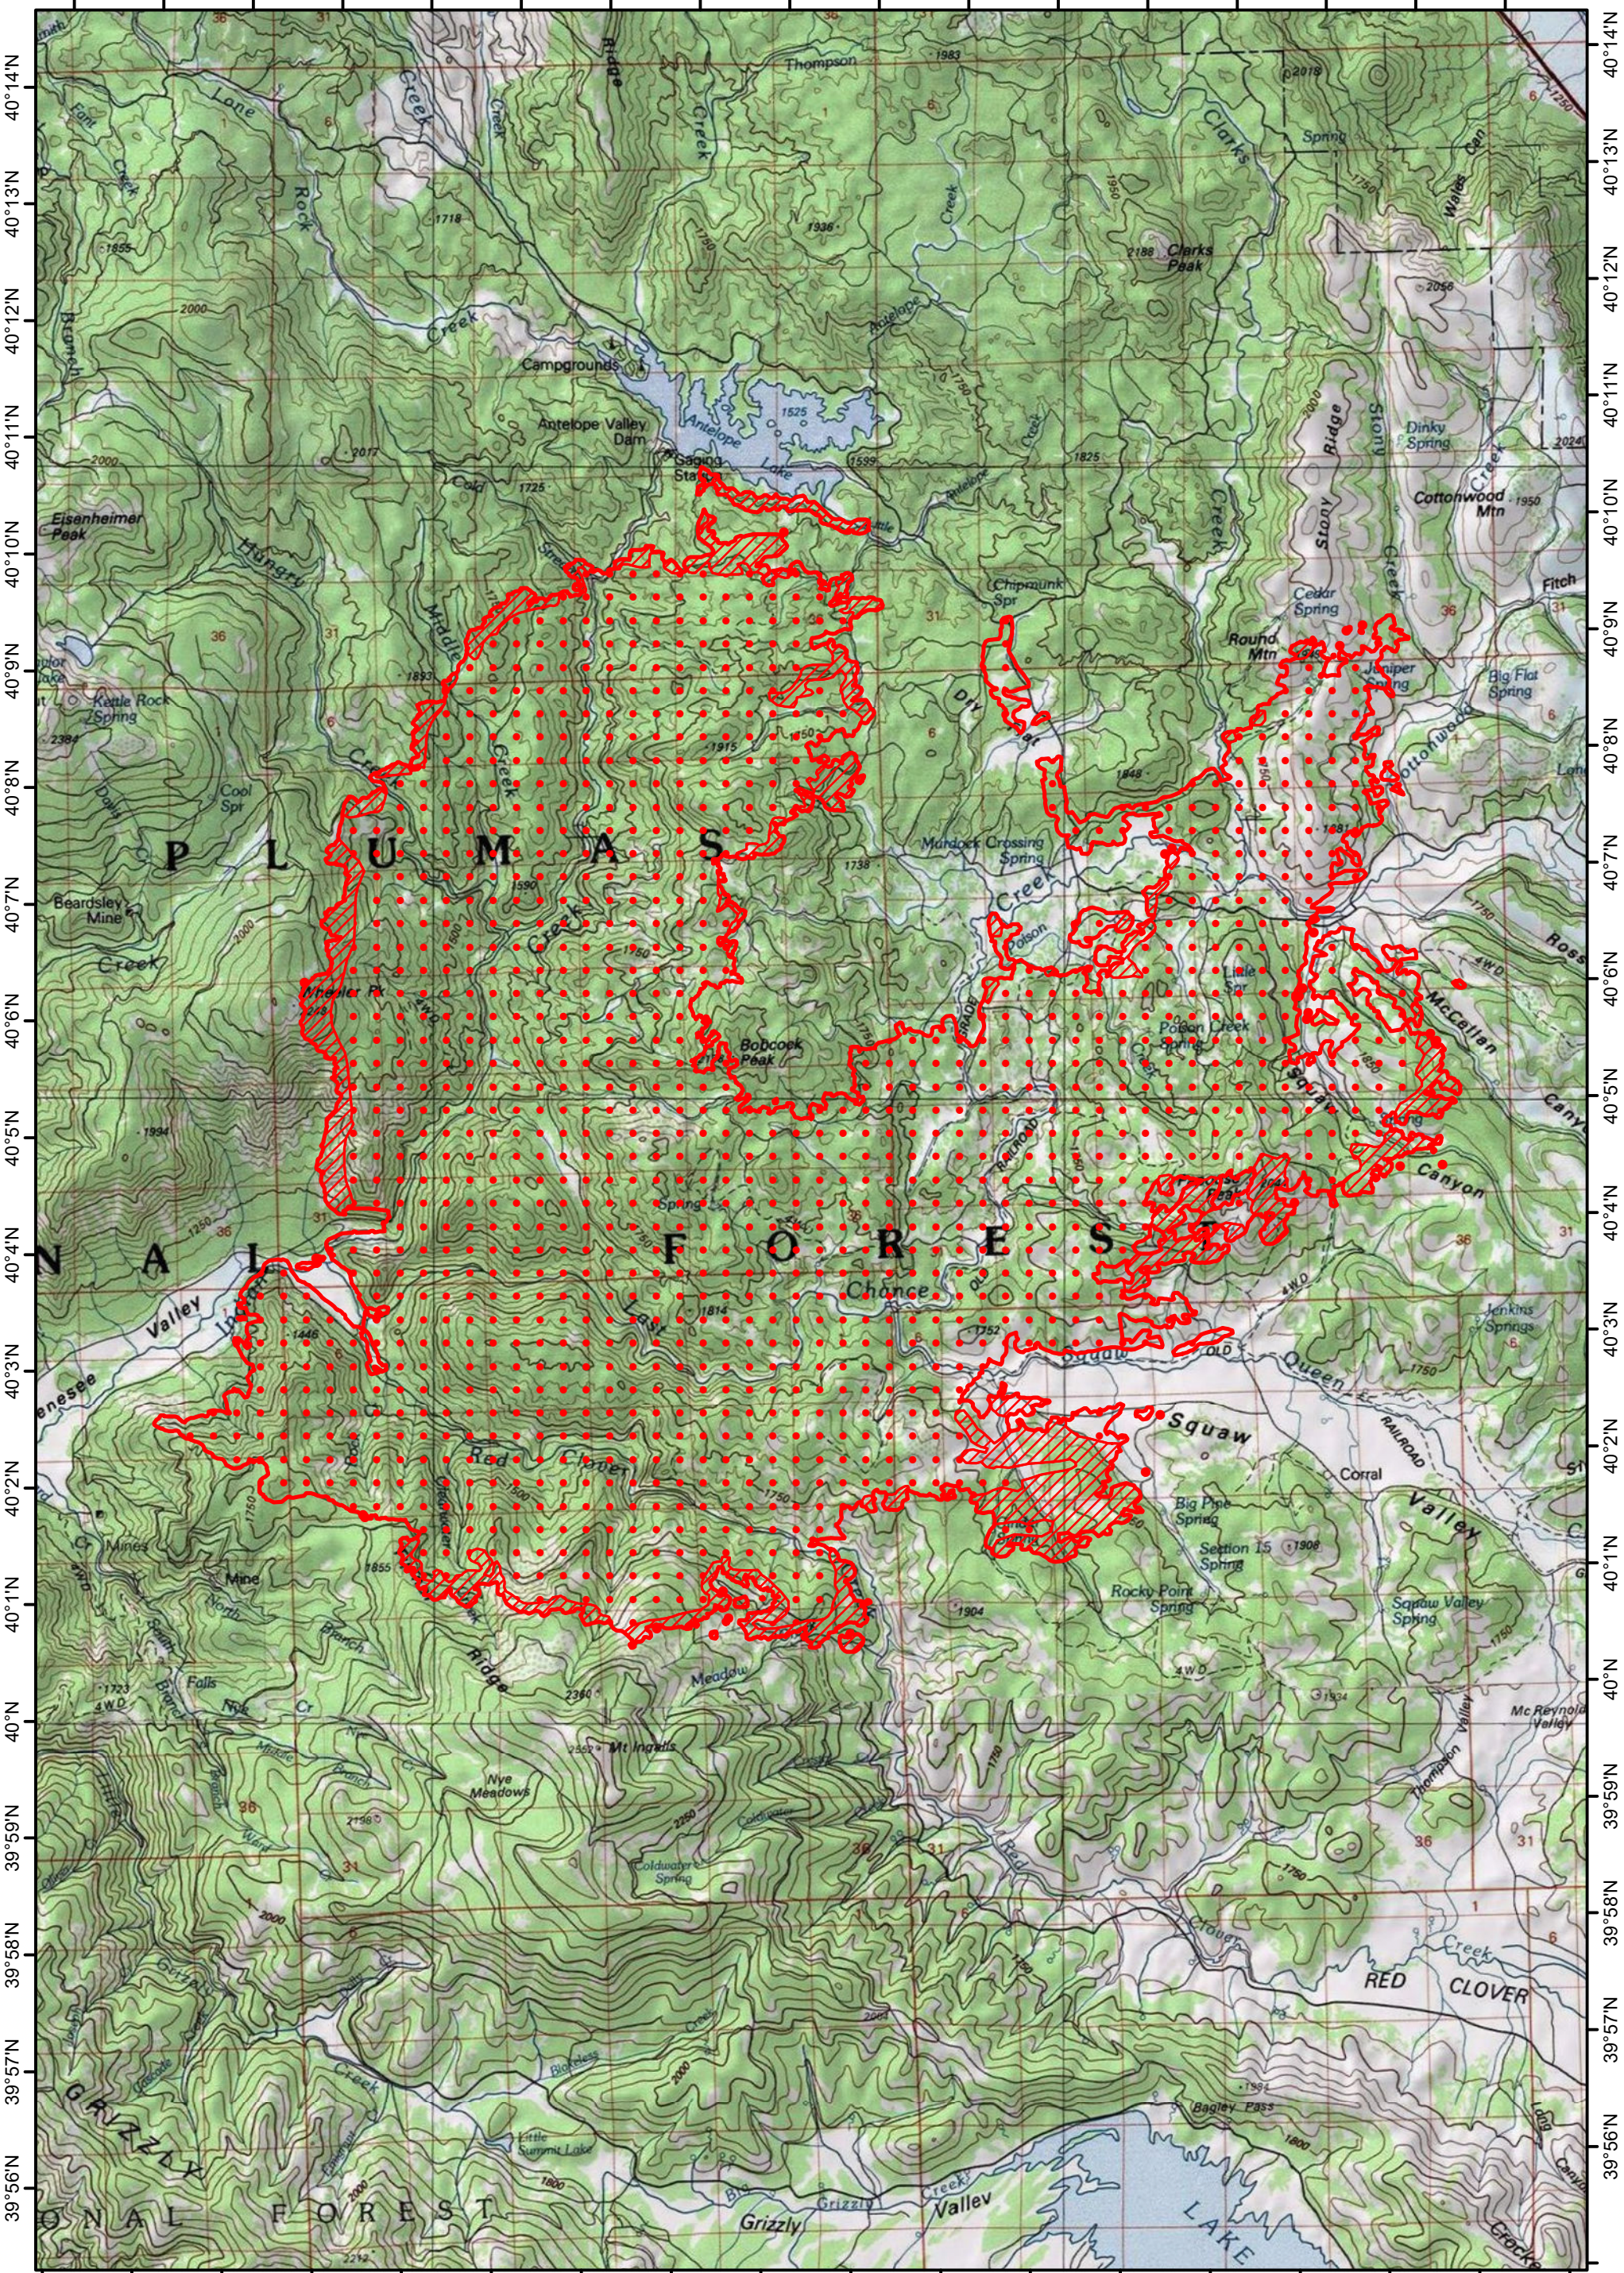

120°43'W 120°42'W 120°41'W 120°40'W 120°39'W 120°38'W 120°37'W 120°36'W 120°35'W 120°34'W 120°33'W 120°32'W 120°31'W 120°30'W 120°29'W 120°28'W 120°27'W

120°44'W 120°43'W 120°42'W 120°41'W 120°40'W 120°39'W 120°38'W 120°37'W 120°36'W 120°35'W 120°34'W 120°33'W 120°32'W 120°31'W 120°30'W 120°29'W 120°28'W 120°27'W

-  Heat Perimeter
-  Intense Heat
-  Scattered Heat
-  Isolated Heat

0 1 2 4 Miles

Walker - Infrared Map
 CA-PNF-001324
 Imagery Date: 20190909 2216 PDT

Infrared Interpreter: Lauren Miller
 NAD83 UTM Zone 10