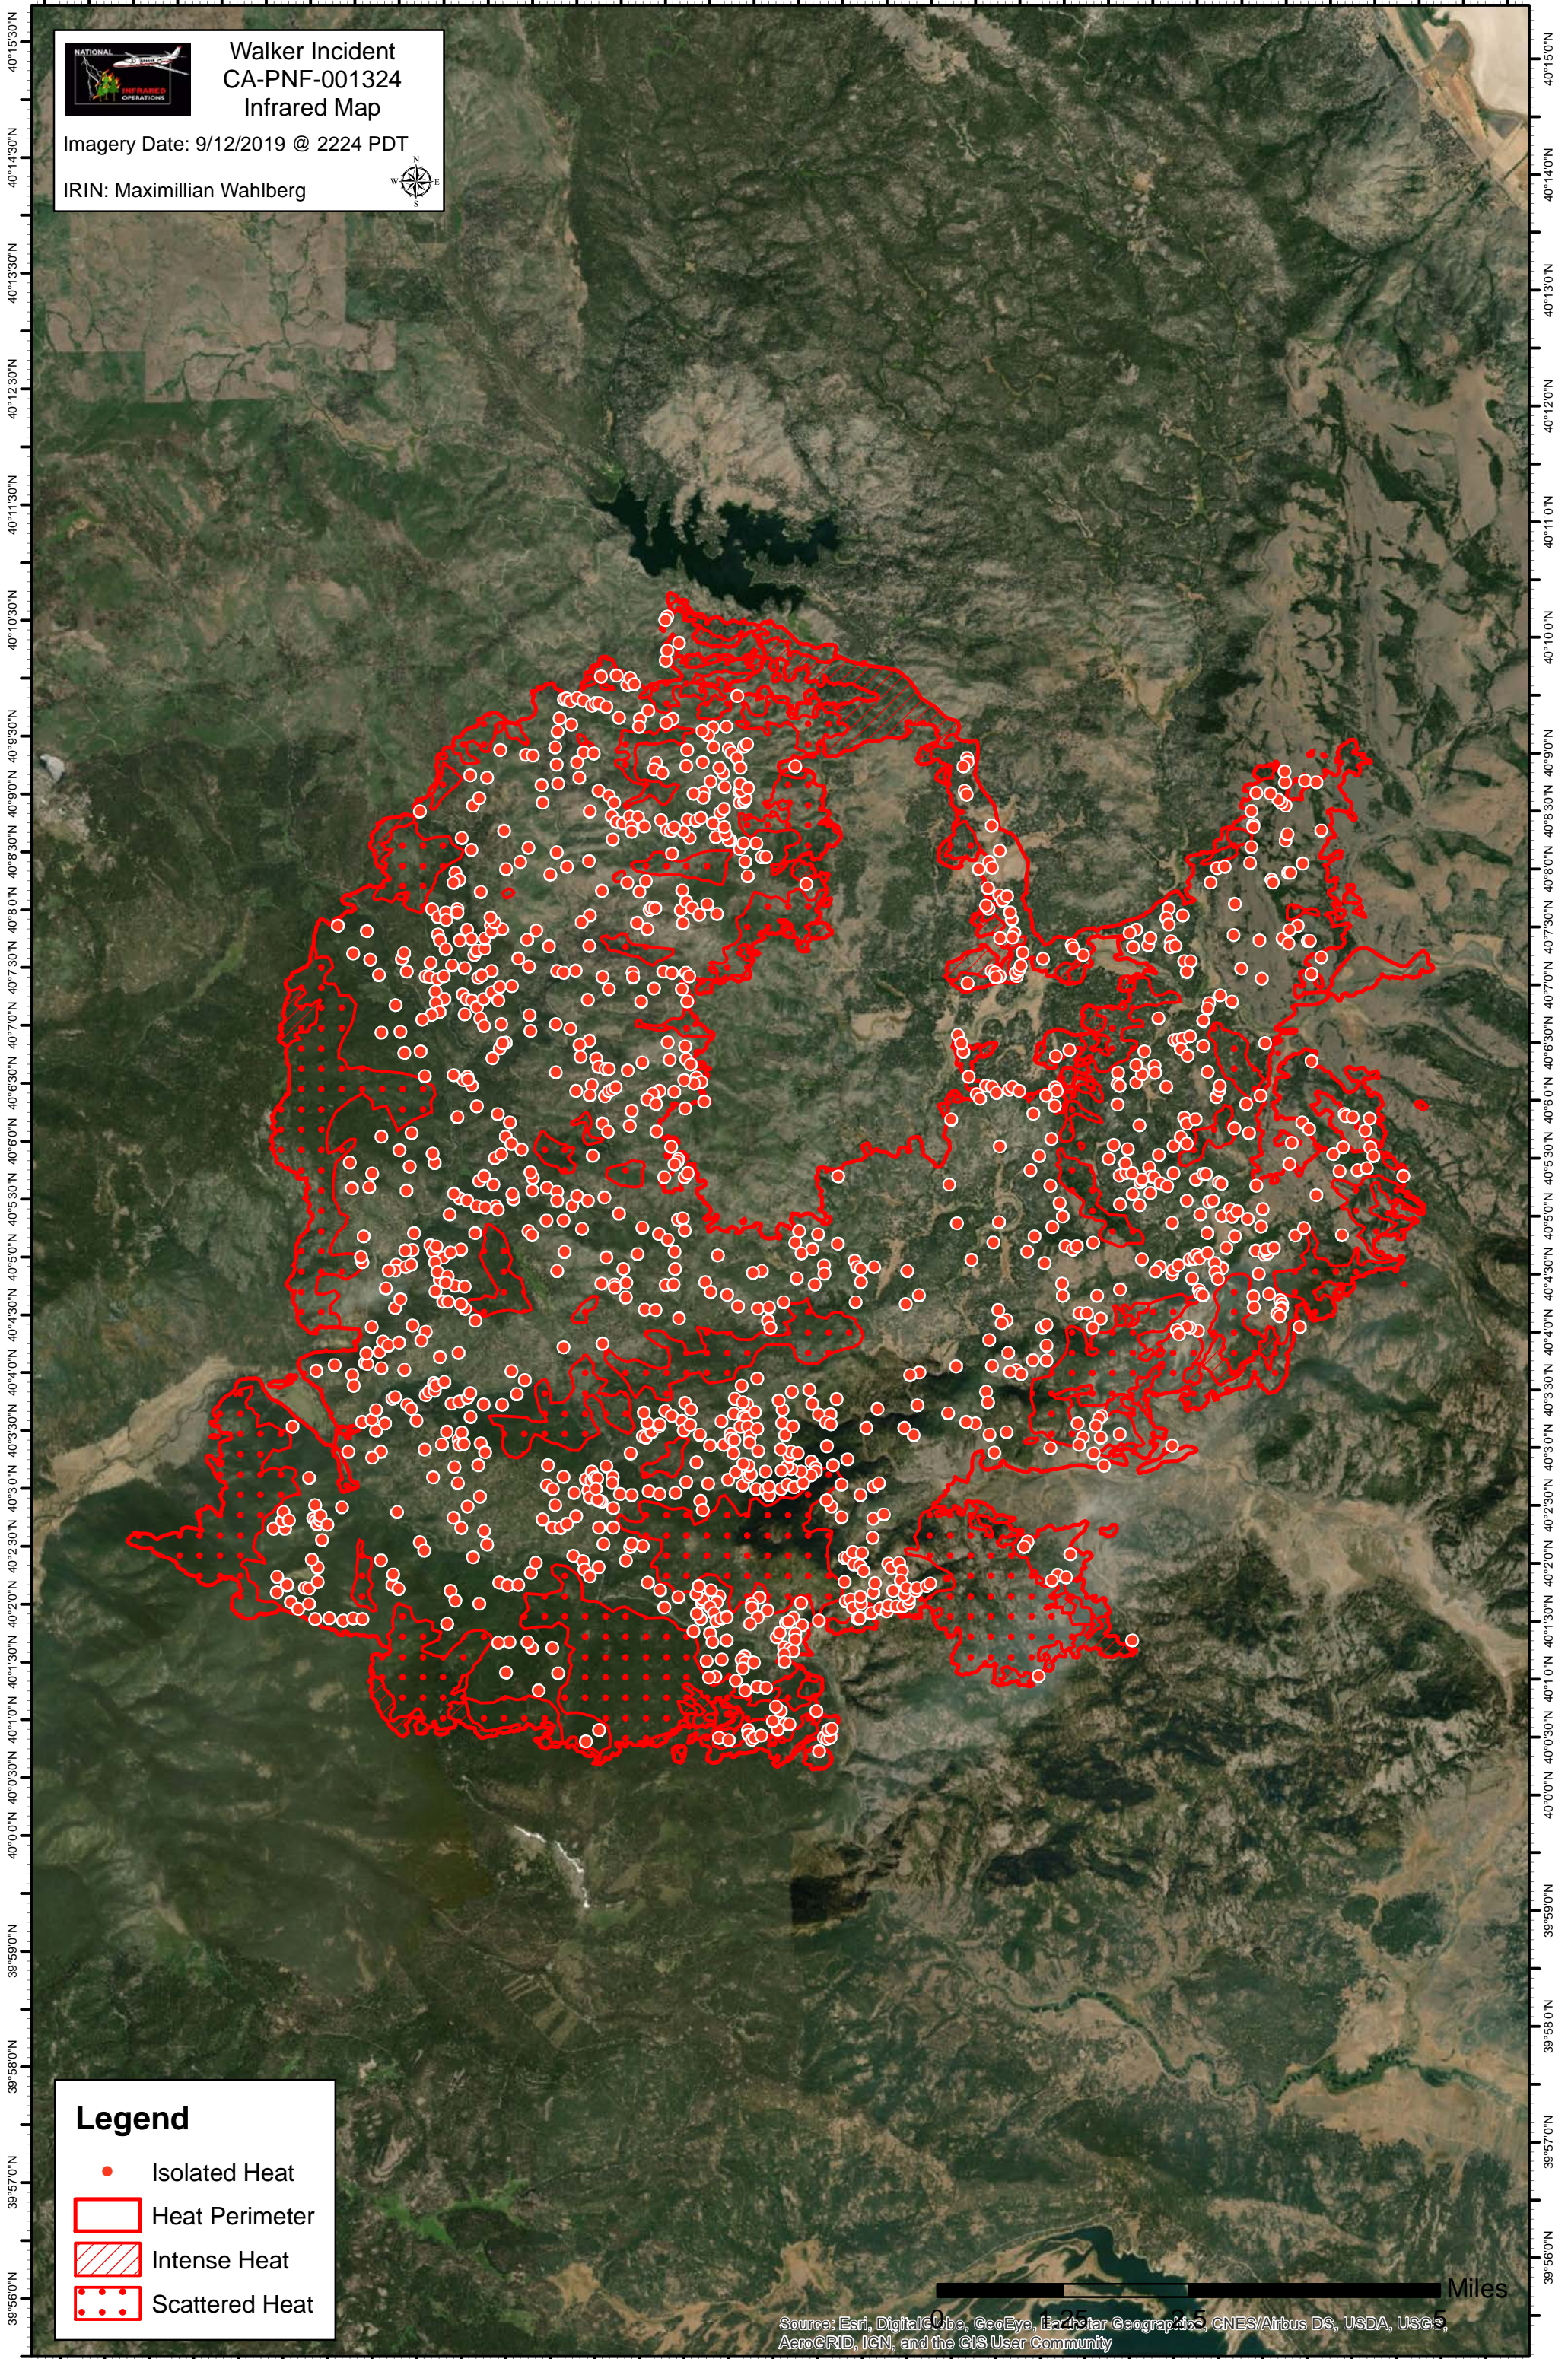

120°42'30"W 120°41'30"W 120°40'30"W 120°39'30"W 120°38'30"W 120°37'30"W 120°36'30"W 120°35'30"W 120°34'30"W 120°33'30"W 120°32'30"W 120°31'30"W 120°30'30"W 120°29'30"W 120°28'30"W 120°27'30"W 120°26'30"W

Walker Incident CA-PNF-001324 Infrared Map

Imagery Date: 9/12/2019 @ 2224 PDT

IRIN: Maximillian Wahlberg

Legend

- Isolated Heat
- Heat Perimeter
- Intense Heat
- Scattered Heat

0 25 50 Miles

Source: Esri, DigitalGlobe, GeoEye, Earthstar Geographics, CNES/Airbus DS, USDA, USGS, AeroGRID, IGN, and the GIS User Community

120°43'30"W 120°42'30"W 120°41'30"W 120°40'30"W 120°39'30"W 120°38'30"W 120°37'30"W 120°36'30"W 120°35'30"W 120°34'30"W 120°33'30"W 120°32'30"W 120°31'30"W 120°30'30"W 120°29'30"W 120°28'30"W 120°27'30"W