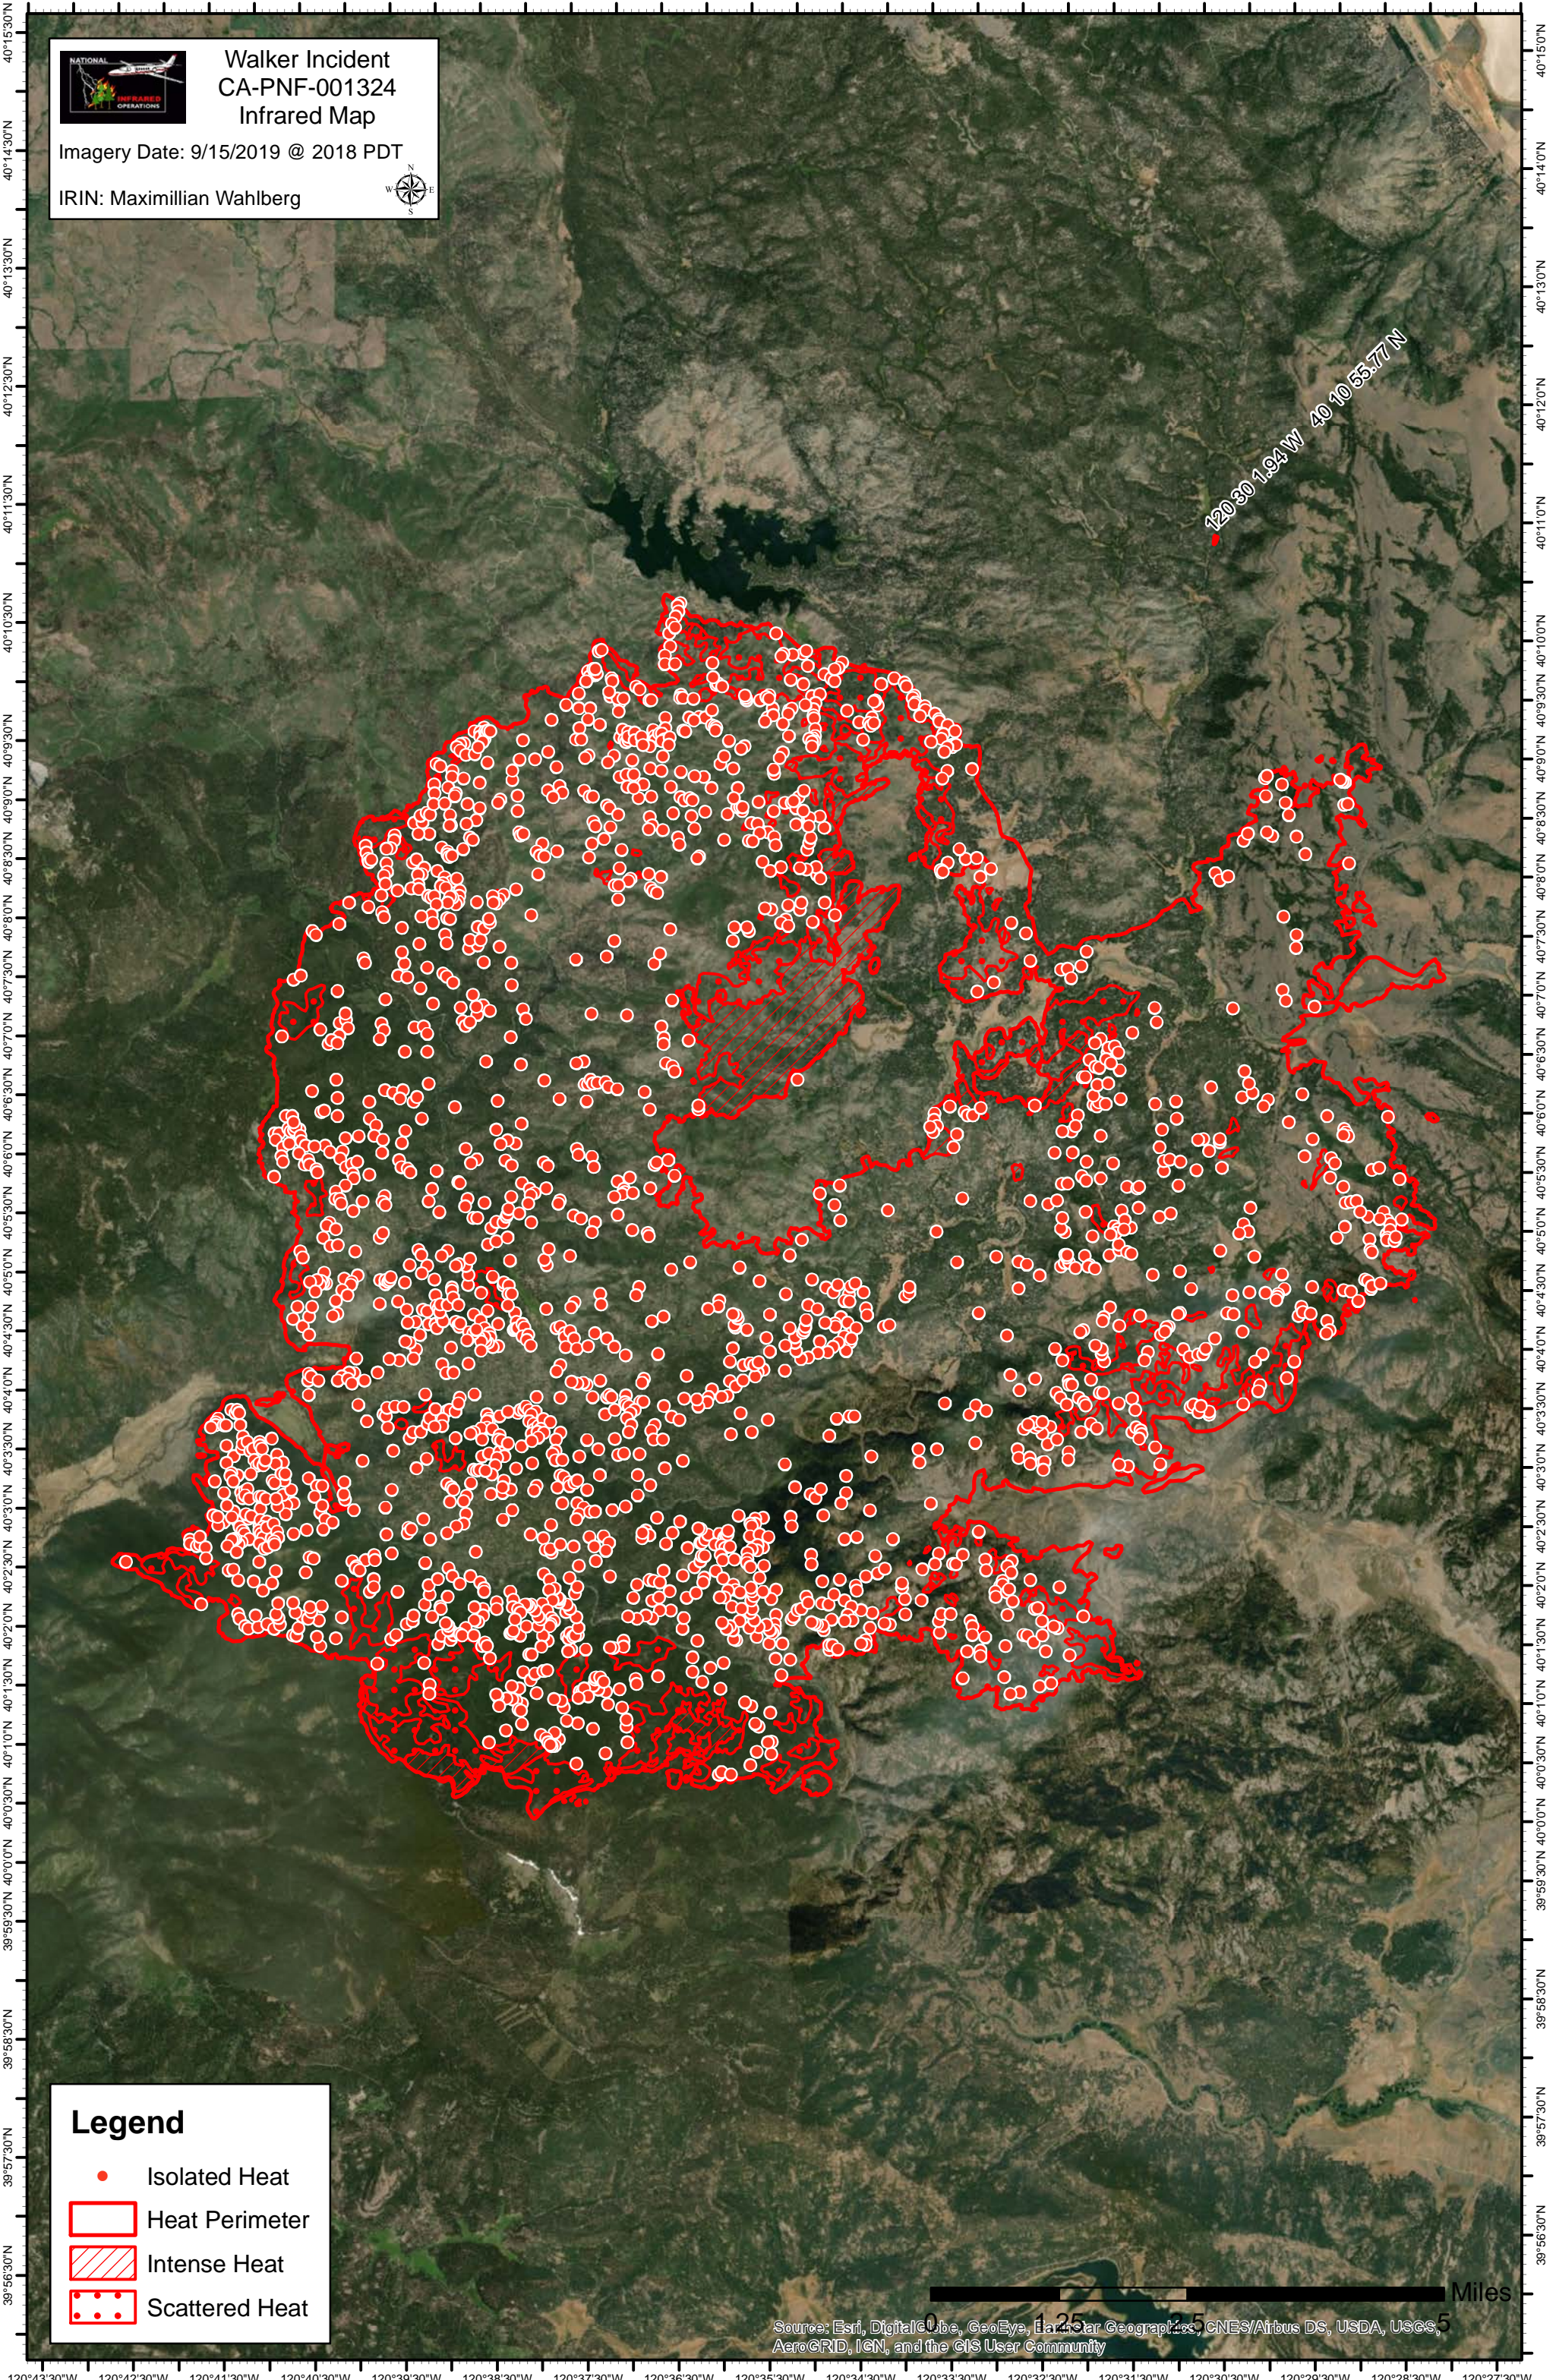

120°42'30"W 120°41'30"W 120°40'30"W 120°39'30"W 120°38'30"W 120°37'30"W 120°36'30"W 120°35'30"W 120°34'30"W 120°33'30"W 120°32'30"W 120°31'30"W 120°30'30"W 120°29'30"W 120°28'30"W 120°27'30"W 120°26'30"W

**Walker Incident**  
**CA-PNF-001324**  
**Infrared Map**

Imagery Date: 9/15/2019 @ 2018 PDT

IRIN: Maximillian Wahlberg

**Legend**

- Isolated Heat
- Heat Perimeter
- Intense Heat
- Scattered Heat

0 1.25 2.5 Miles

Source: Esri, DigitalGlobe, GeoEye, Earthstar Geographics, CNES/Airbus DS, USDA, USGS, AeroGRID, IGN, and the GIS User Community

120°43'30"W 120°42'30"W 120°41'30"W 120°40'30"W 120°39'30"W 120°38'30"W 120°37'30"W 120°36'30"W 120°35'30"W 120°34'30"W 120°33'30"W 120°32'30"W 120°31'30"W 120°30'30"W 120°29'30"W 120°28'30"W 120°27'30"W