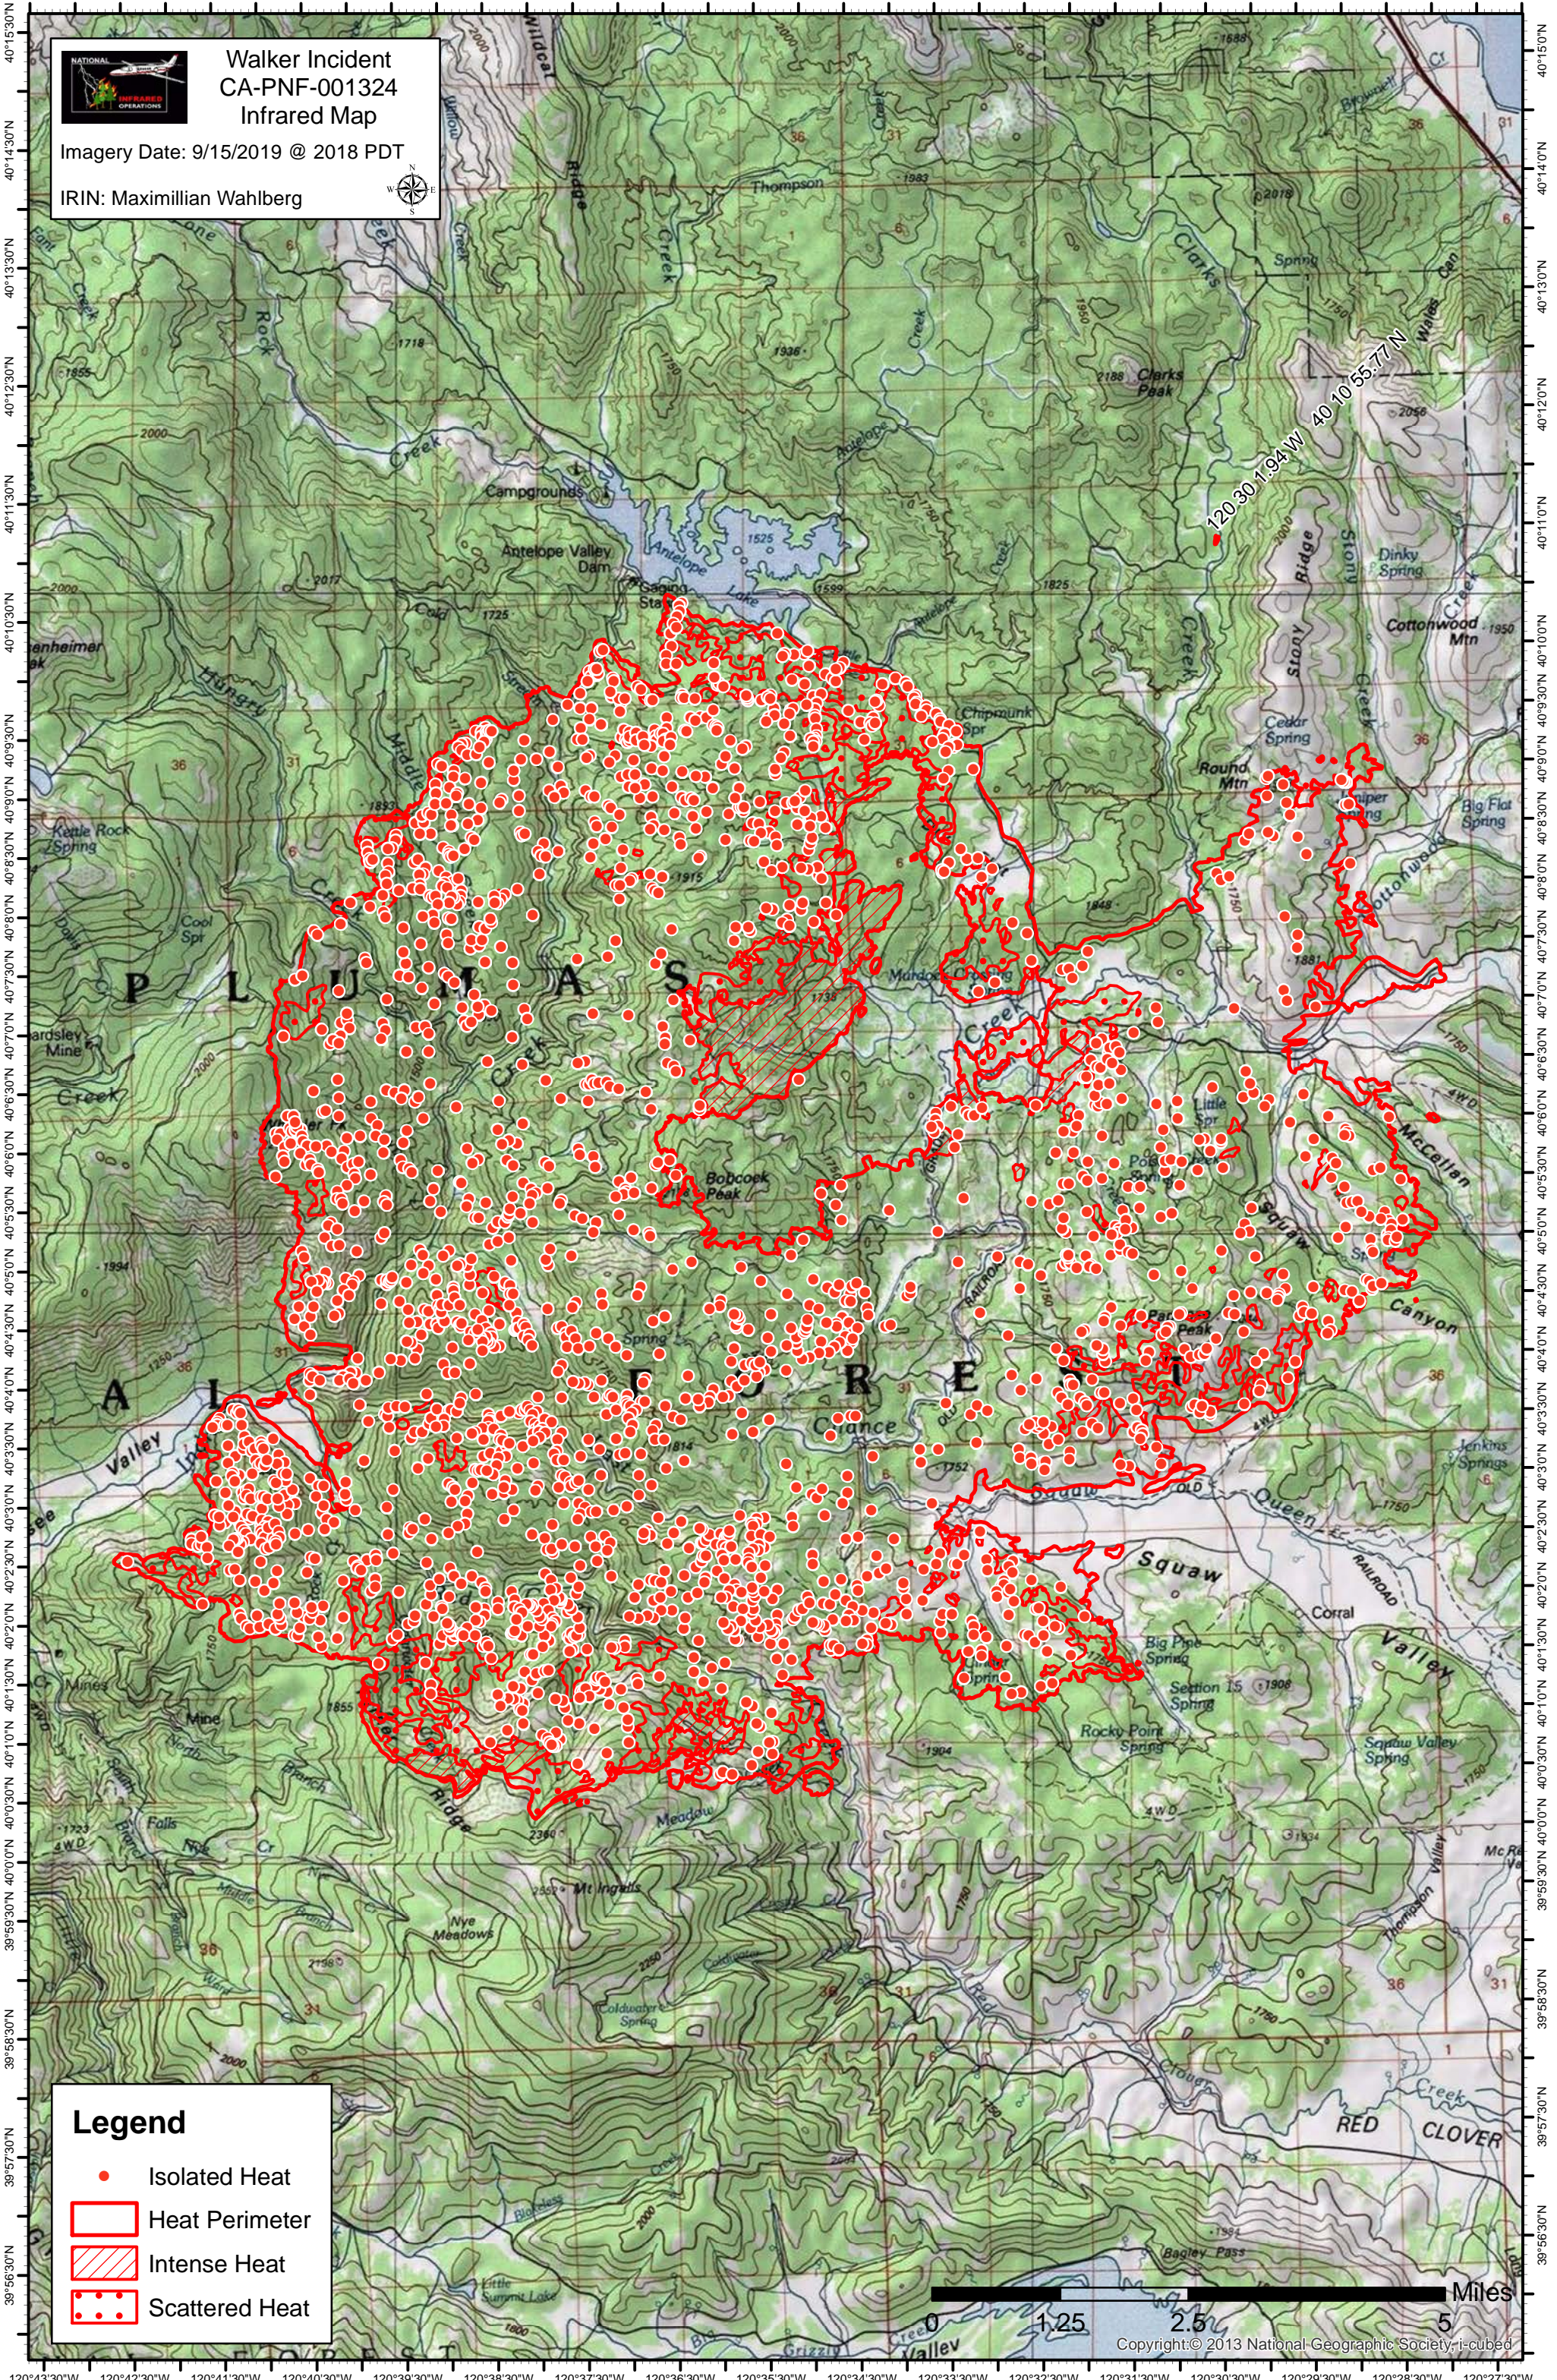

120°42'30"W 120°41'30"W 120°40'30"W 120°39'30"W 120°38'30"W 120°37'30"W 120°36'30"W 120°35'30"W 120°34'30"W 120°33'30"W 120°32'30"W 120°31'30"W 120°30'30"W 120°29'30"W 120°28'30"W 120°27'30"W 120°26'30"W

Walker Incident
CA-PNF-001324
Infrared Map

Imagery Date: 9/15/2019 @ 2018 PDT

IRIN: Maximillian Wahlberg

Legend

- Isolated Heat
- Heat Perimeter
- Intense Heat
- Scattered Heat

1.25 2.5 5 Miles

Copyright © 2013 National Geographic Society, i-cubed

120°43'30"W 120°42'30"W 120°41'30"W 120°40'30"W 120°39'30"W 120°38'30"W 120°37'30"W 120°36'30"W 120°35'30"W 120°34'30"W 120°33'30"W 120°32'30"W 120°31'30"W 120°30'30"W 120°29'30"W 120°28'30"W 120°27'30"W