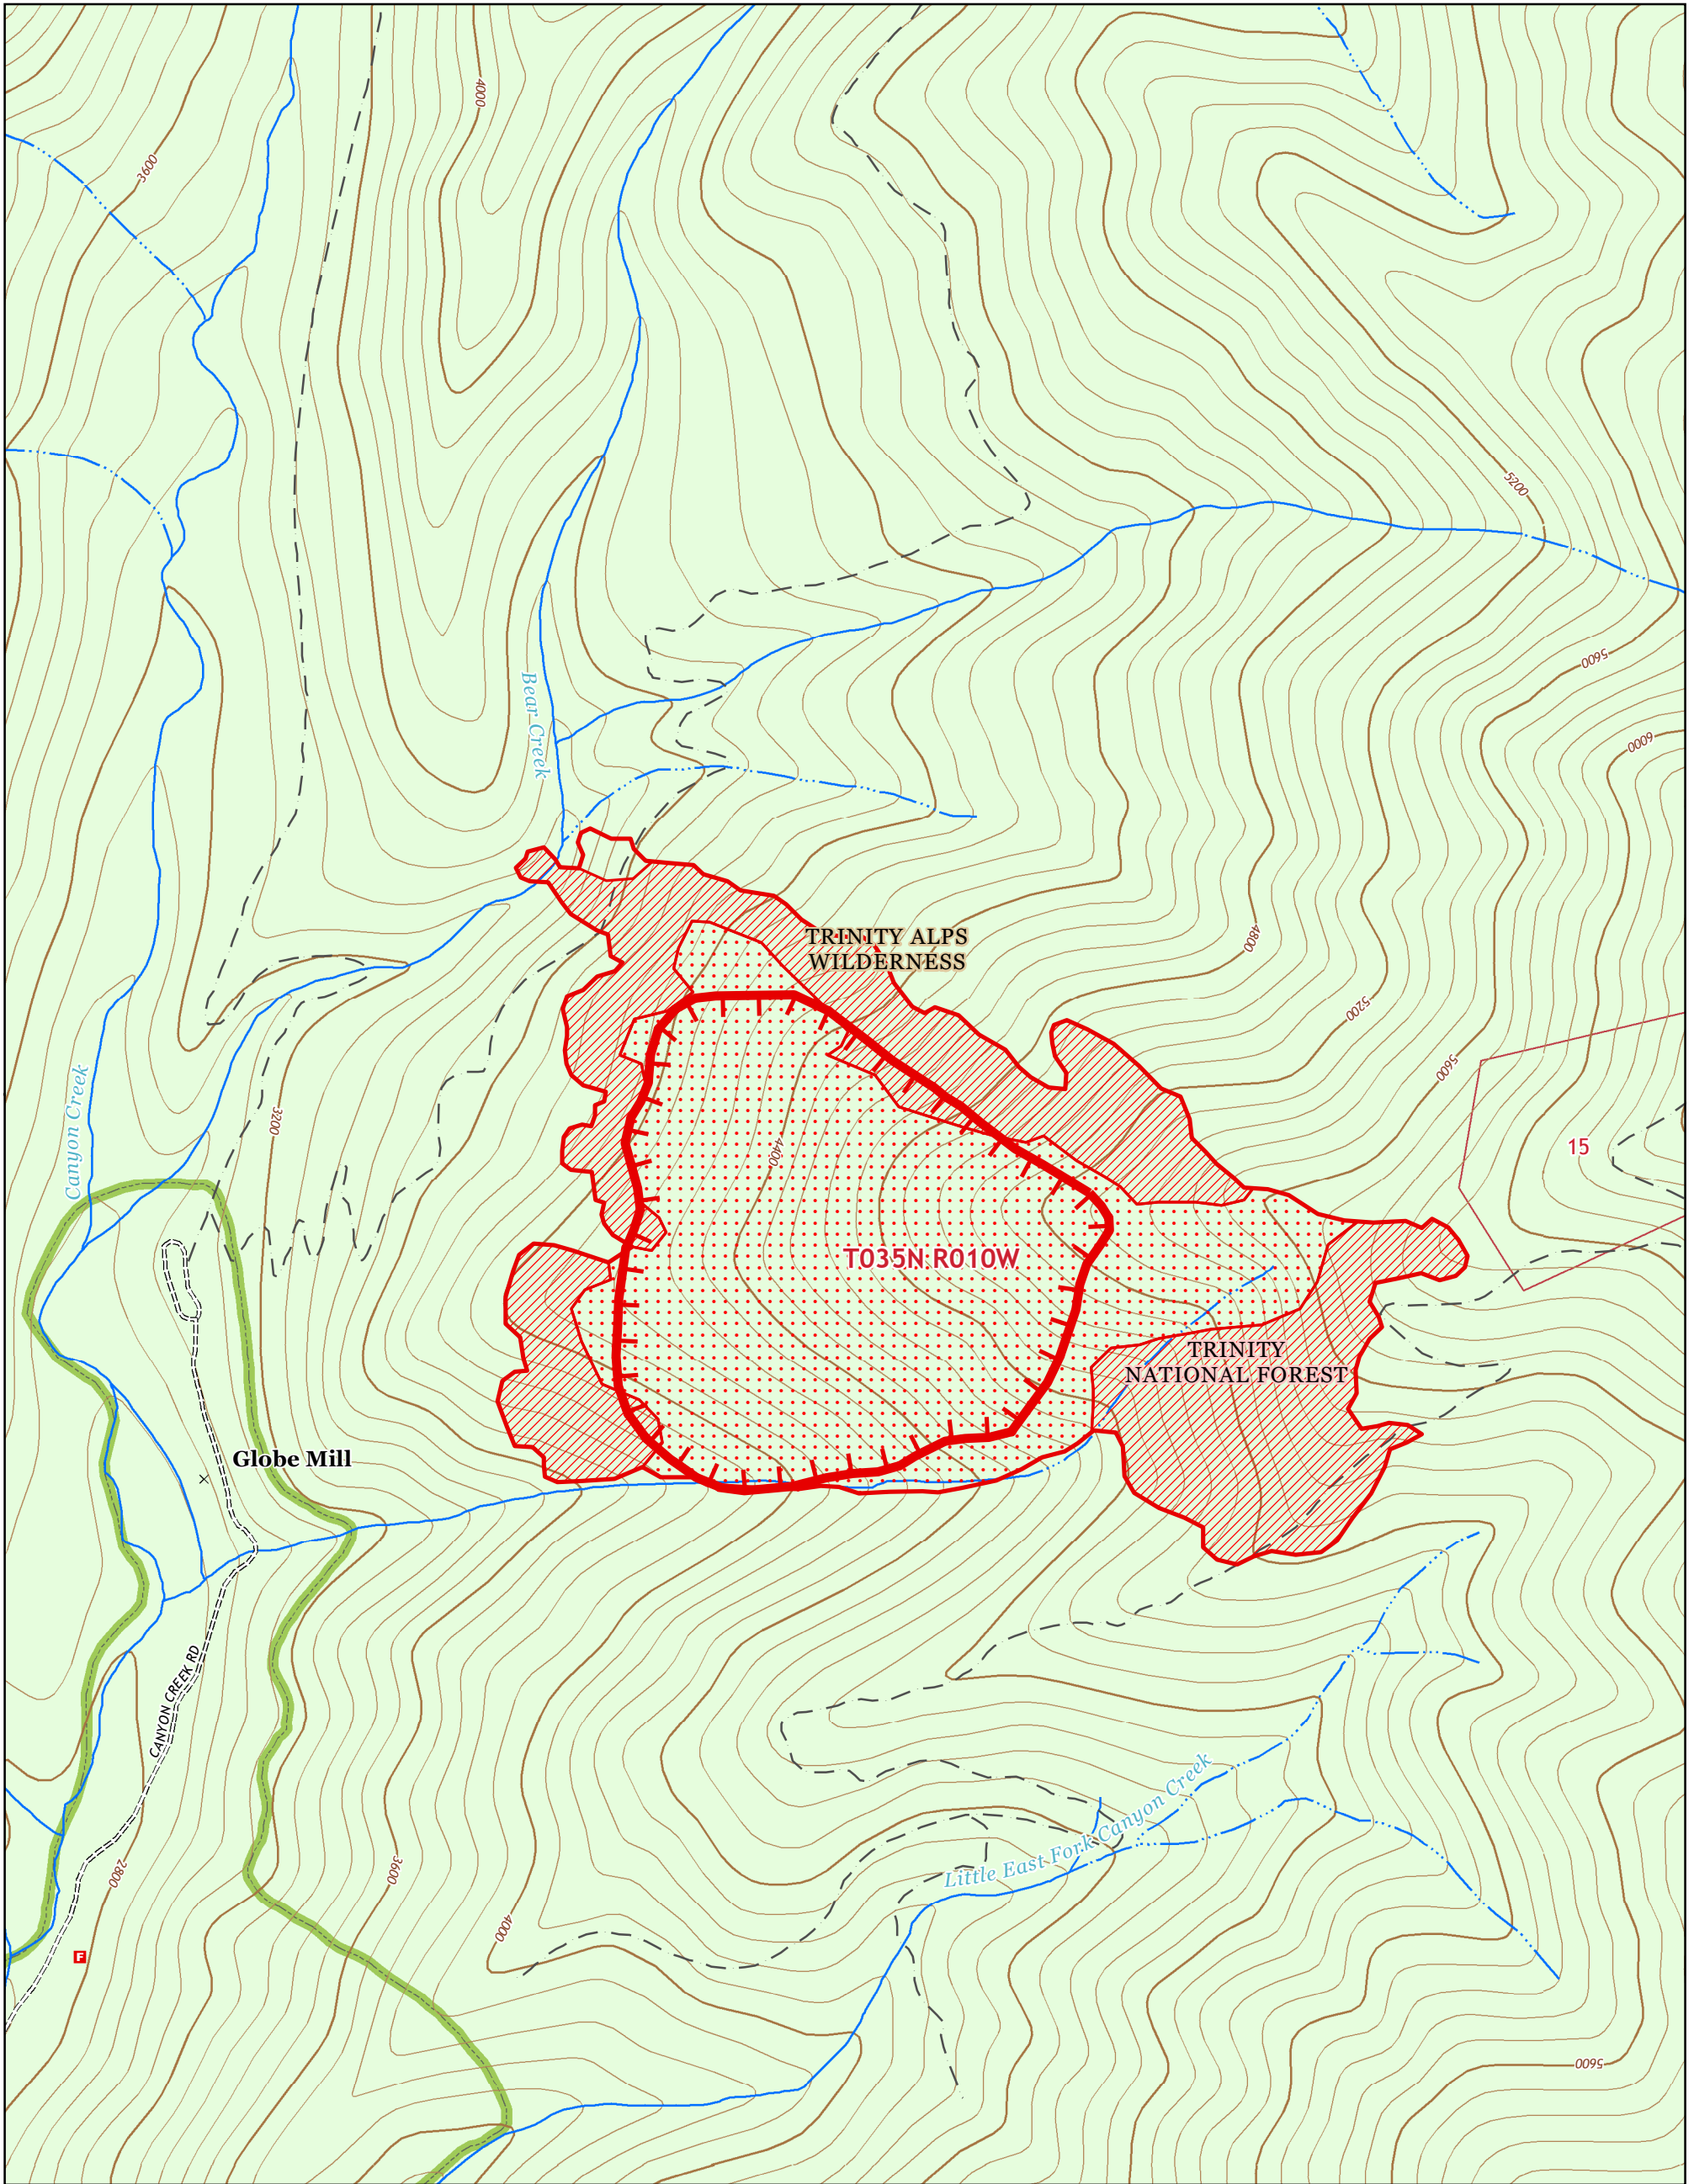

Middle OPS Map

TRMU September Lightning
CA-SHF-000017
9/8/2019

223 Acres

Legend

Uncontrolled Fire Edge

Infrared

Heat Perimeter

Scattered Heat

Intense Heat

Transportation

Local Road

Trail

Land Ownership

USDA Forest Service

Spencer Holmes
20190907 2300
NAD 83 UTM Zone 10