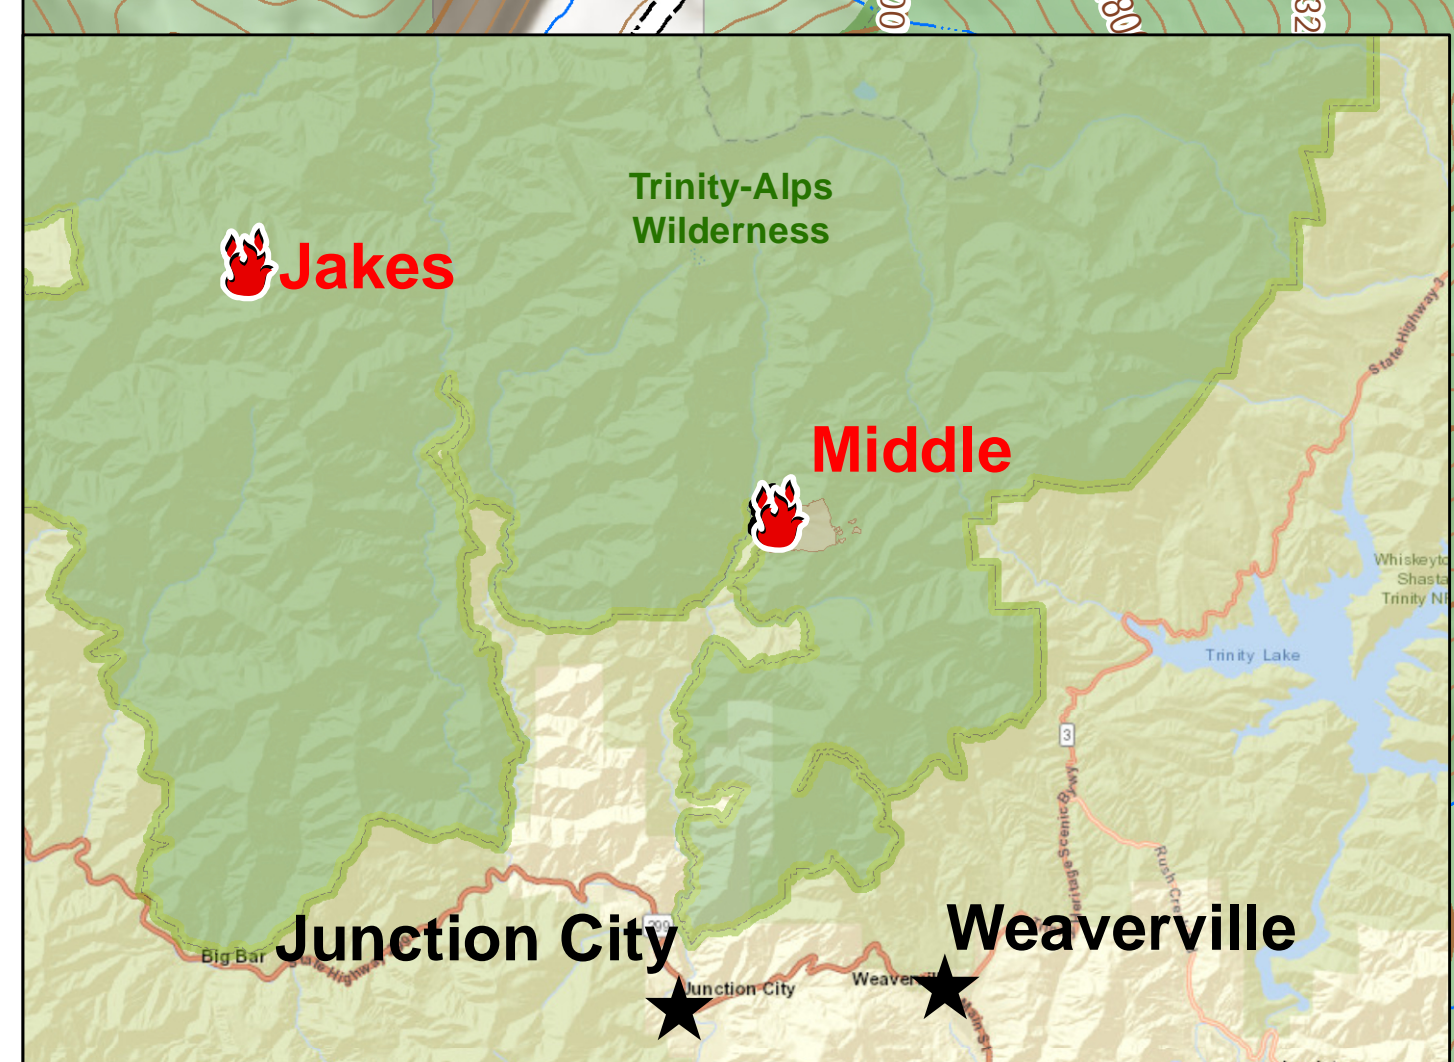

**Trinity-Alps
Wilderness**

CANYON CREEK

Globe Mill

Ripstein Gulch

▲ RIPSTEIN

Lower Canyon Creek Meadows

Jones Gulch

Dedrick

RALSTON MINE

Grasshopper Flat

Dedrick Point

Fisher Gulch

Elen Gulch

Bear Gulch

SILVER BEY MINE

EAST FORK LAKE

ASH CREEK LAKES

Monument Peak

Bear Gulch

Guin Gulch

Middle Fire
1,335 Acres
 CA-SHF-001196
 9/20/2019

- Completed Line
- Fire
- ⋯ Road
- - - Trail
- USDA Forest Service
- Non-Forest Service
- Wilderness Boundary