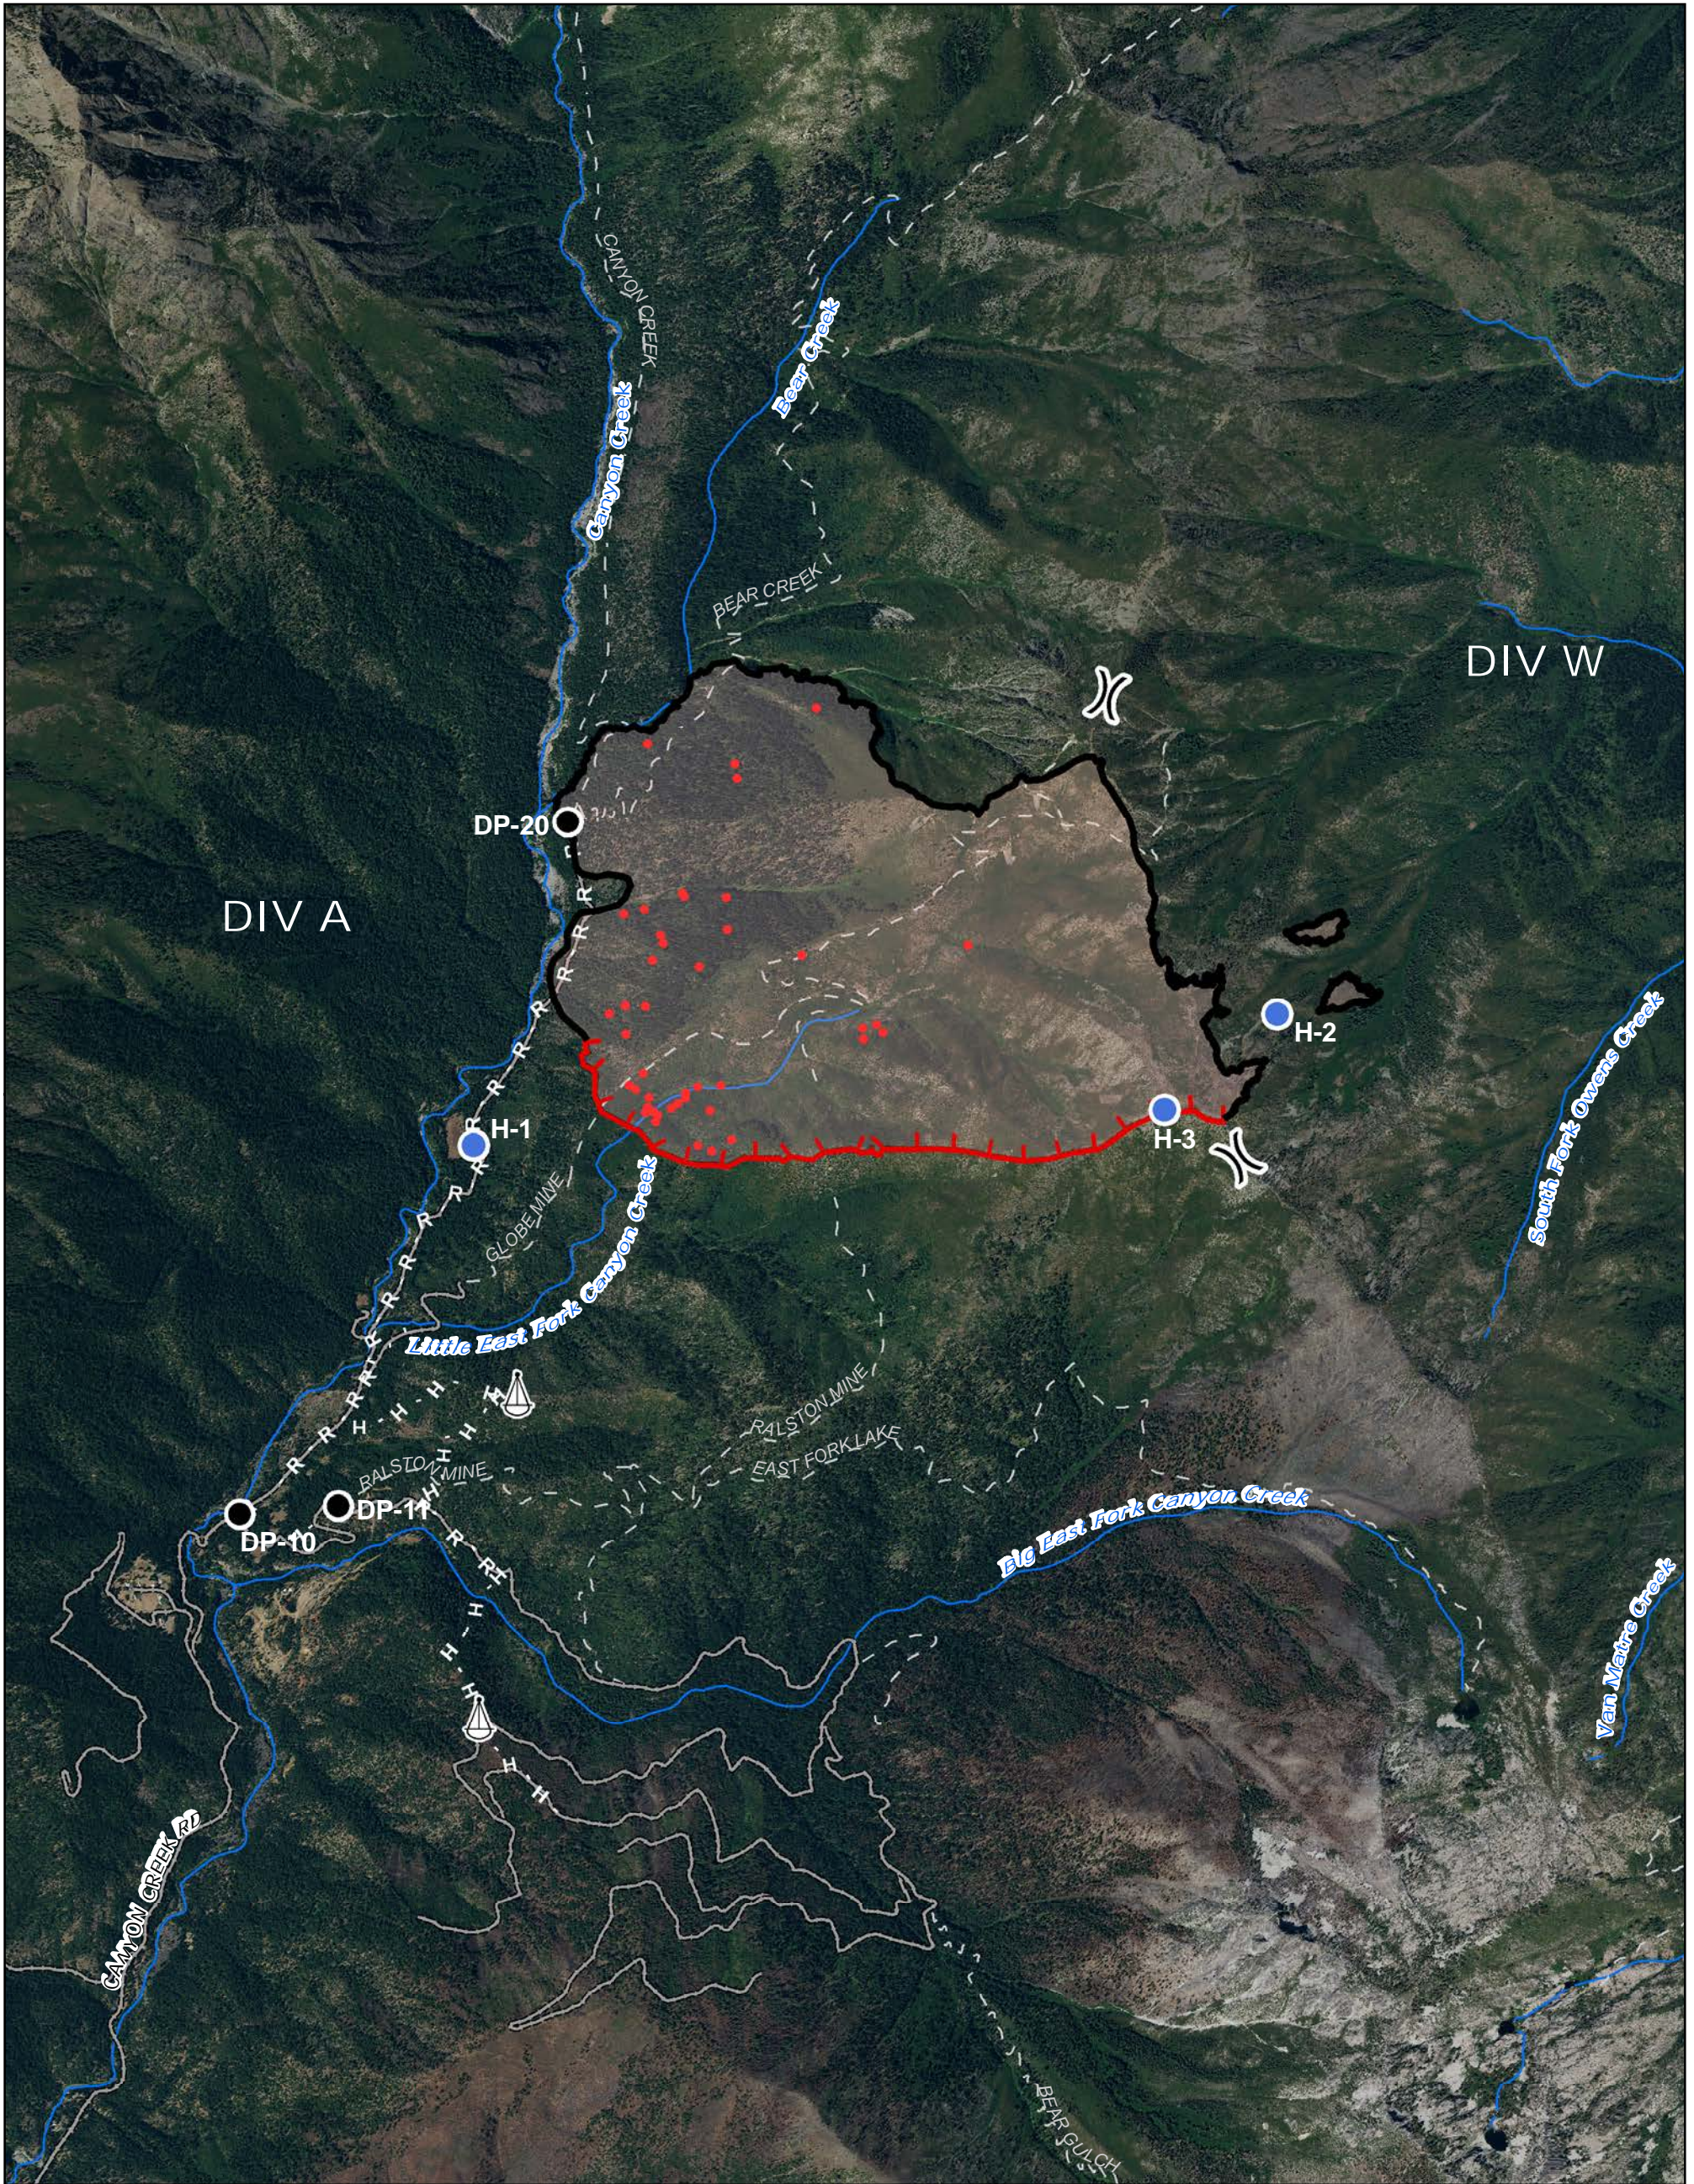

Operations Imagery

Middle Fire
CA-SHF-001196
9/21/2019

1,335 Acres

IR Perimeter
9/21/2019
@0016 hrs

● IR Isolated Heat Source	┌ Uncontrolled Fire Edge	==== Local Road
● Drop Point	— Completed Line	--- Trail
● Helispot	H · H Completed Hand Line	
⚓ Sling Site	R · R Road as Completed Line	
⌋ Division Break	■ Wildfire Daily Fire Perimeter	