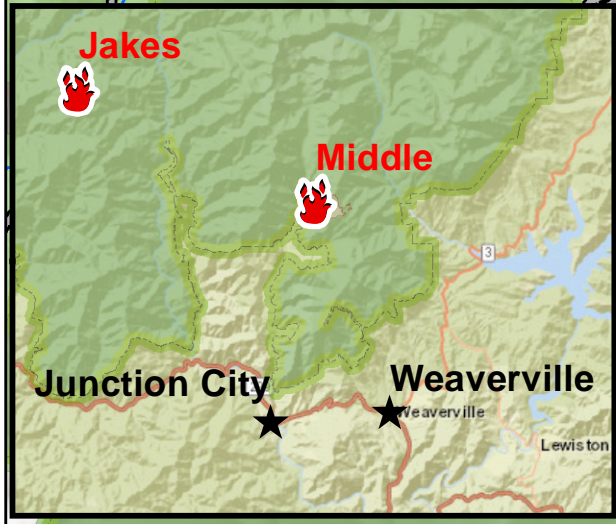

Trinity-Alps
Wilderness

CANYON CREEK TH

RIPSTEIN

GLOBE MINE

RALSTON MINE

RALSTON MINE

EAST FORK LAKE

Big East Fork Canyon Creek

South Fork Owens Creek

Van Matre Creek

BEAR GULCH

0 0.25 0.5 1 Miles

Middle Fire 1,335 Acres 9/21/2019

- Completed Line
- USDA Forest Service
- Fire Perimeter
- Non-Forest Service
- - - Road
- · - · Trail
- Wilderness Boundary