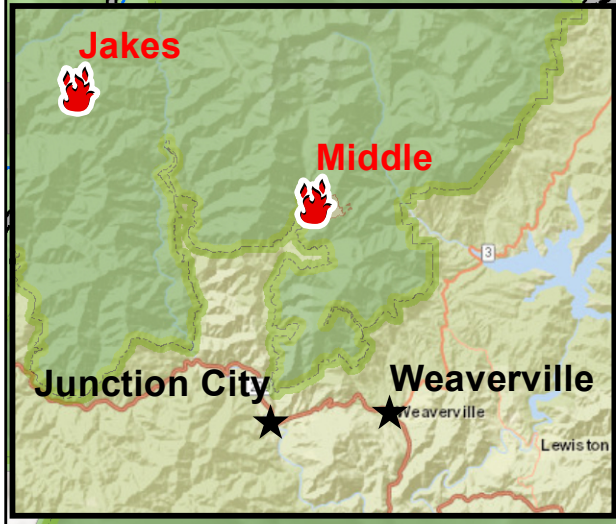

Trinity-Alps
Wilderness

CANYON CREEK TH

RIPSTEIN

GLOBE MINE

RALSTON MINE

RALSTON MINE

EAST FORK LAKE

Big East Fork Canyon Creek

South Fork Owens Creek

Van Matre Creek

BEAR GULCH

Middle Fire

1,335 Acres

9/22/2019

- Completed Line
- Fire Perimeter
- Road
- Trail
- USDA Forest Service
- Non-Forest Service
- Wilderness Boundary