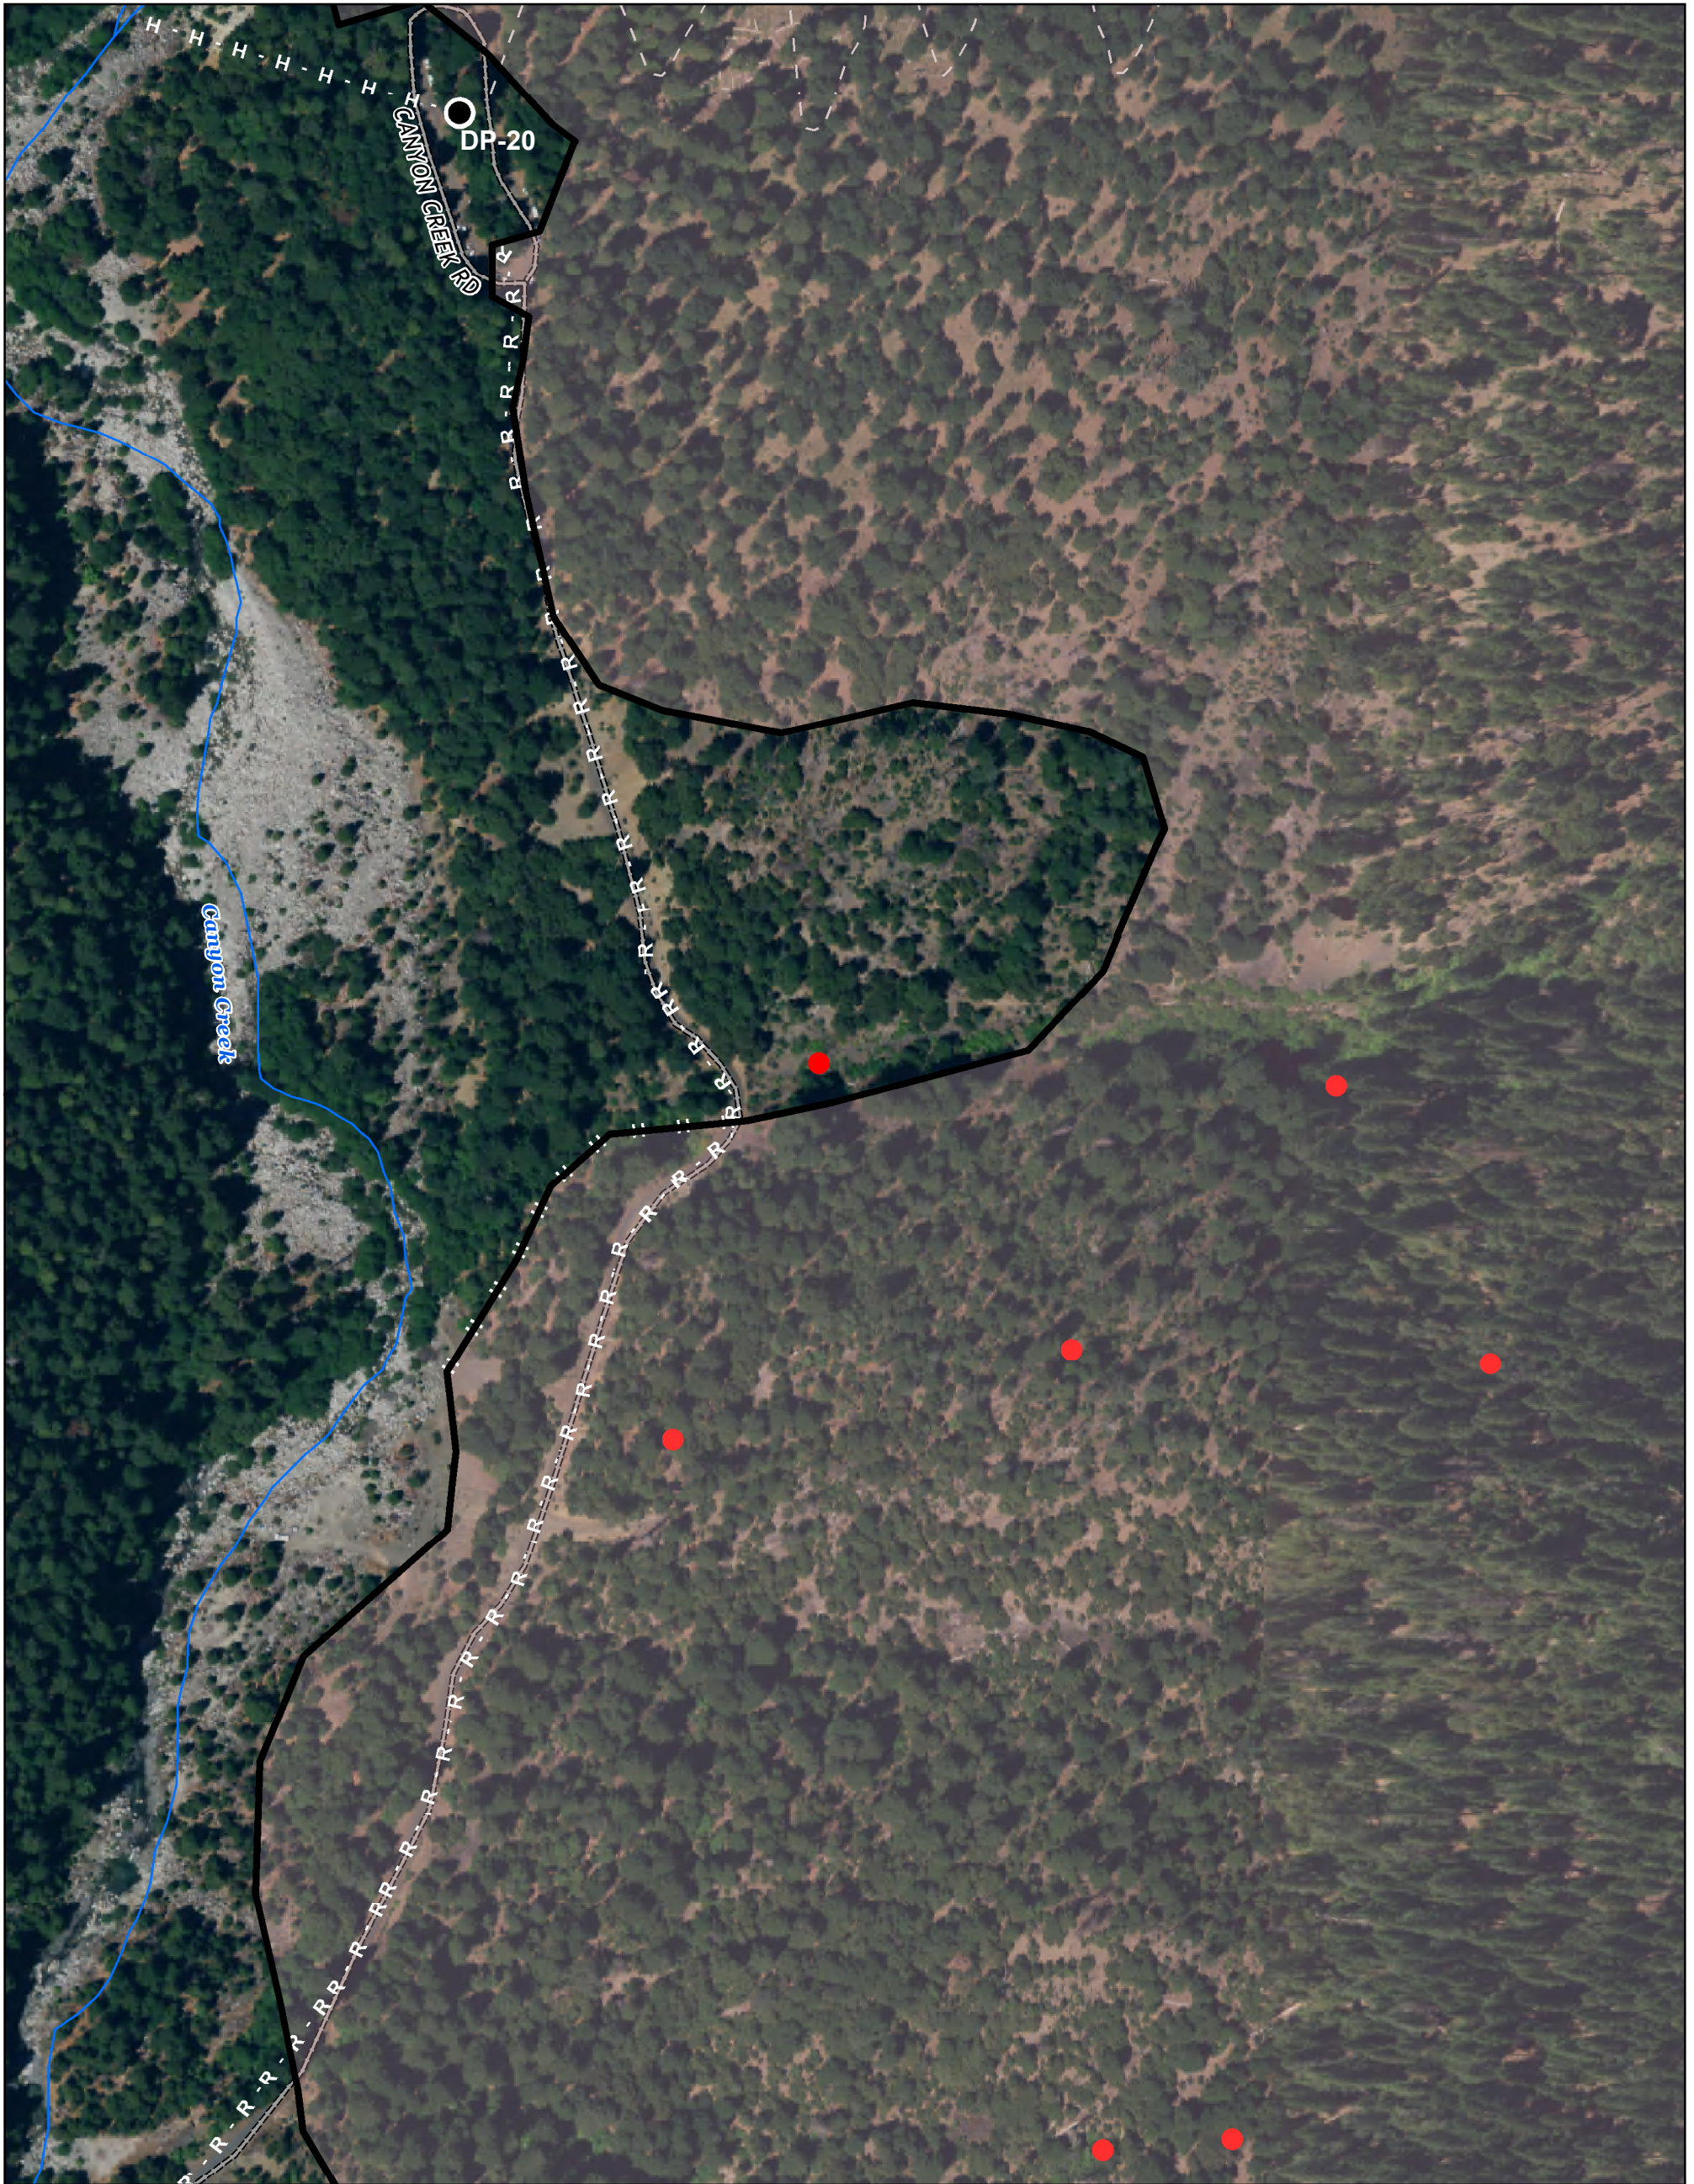

Potential Heat Source

Middle Fire
 CA-SHF-001196
 9/24-27/2019

1,339 Acres

IR Perimeter
 9/23/2019
 @1952 hrs

0 0.0225 0.045 0.09 Miles

● IR Isolated Heat Source	● Drop Point	— Completed Line	Transportation
		H - H Completed Hand Line	===== Local Road
		R - R Road as Completed Line	- - - - - Trail
		 Wildfire Daily Fire Perimeter	