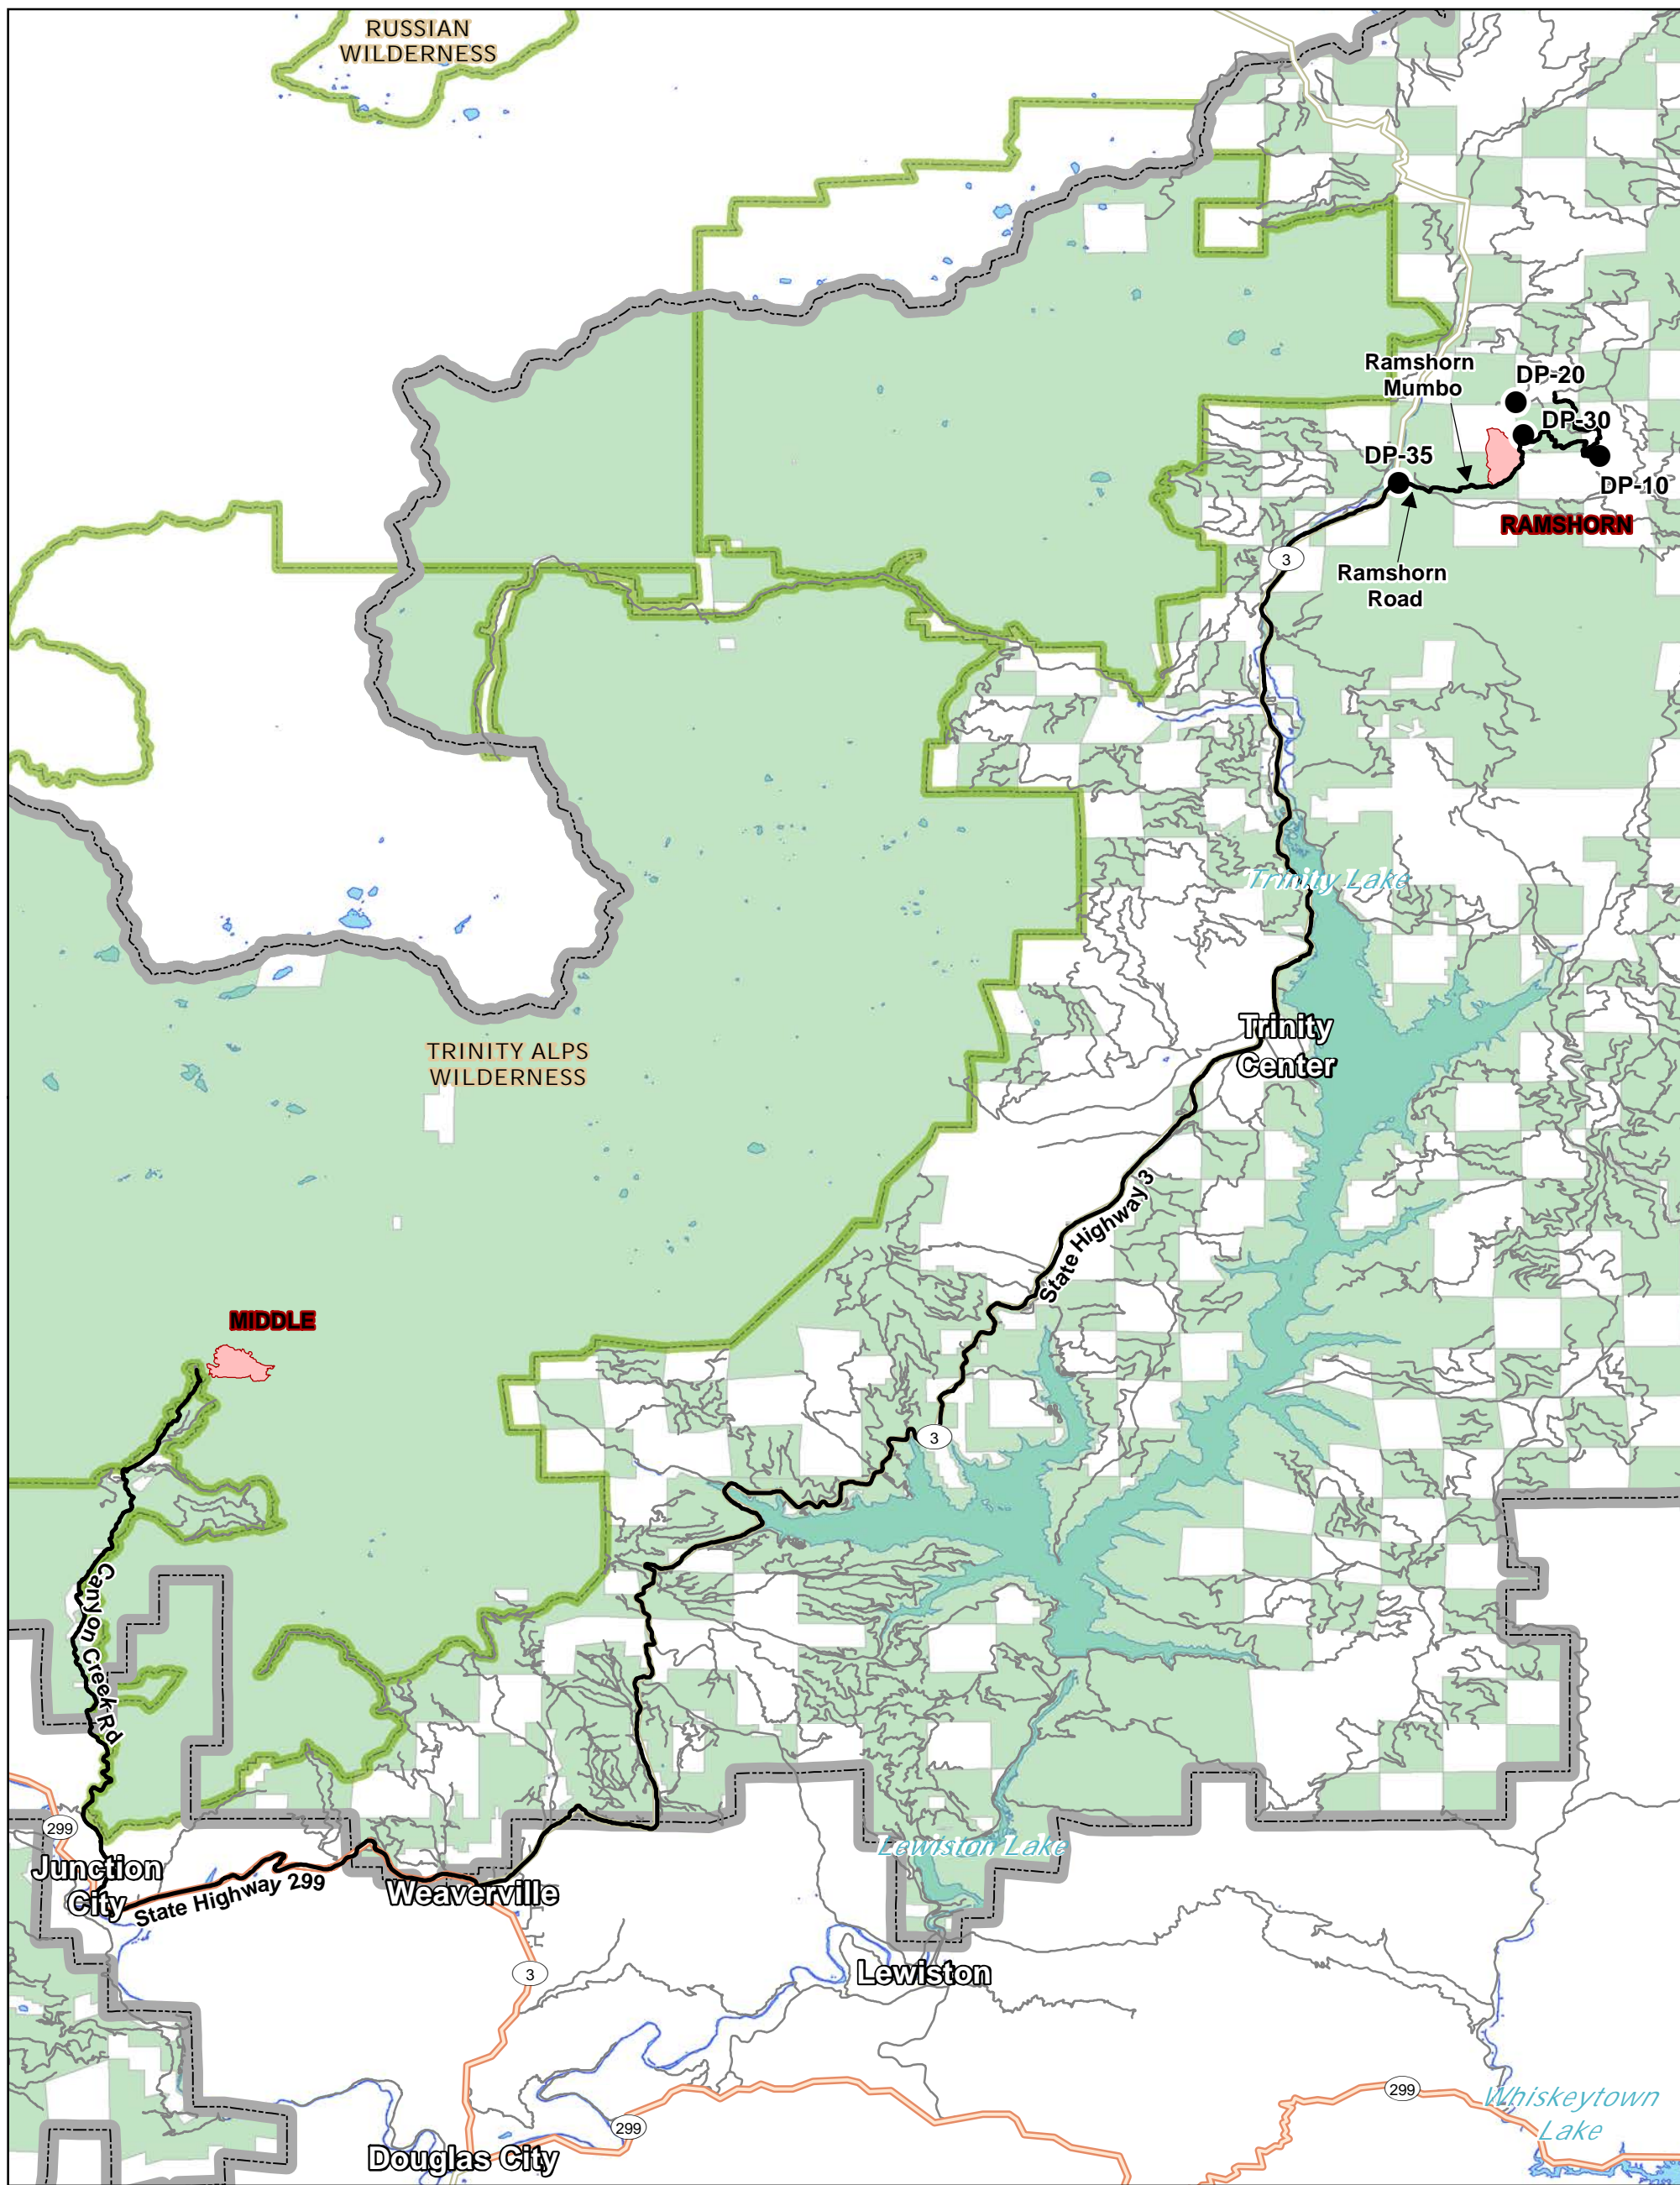

Transportation Map

TRMU September Lightning

CA-SHF-000017

9/10/2019

Spencer Holmes
20190909 2200
NAD 83 UTM Zone 10

- Primary Routes to Fires
- Highways
- Major Roads
- Local Roads
- Drop Point
- Wildfire Daily Fire Perimeter