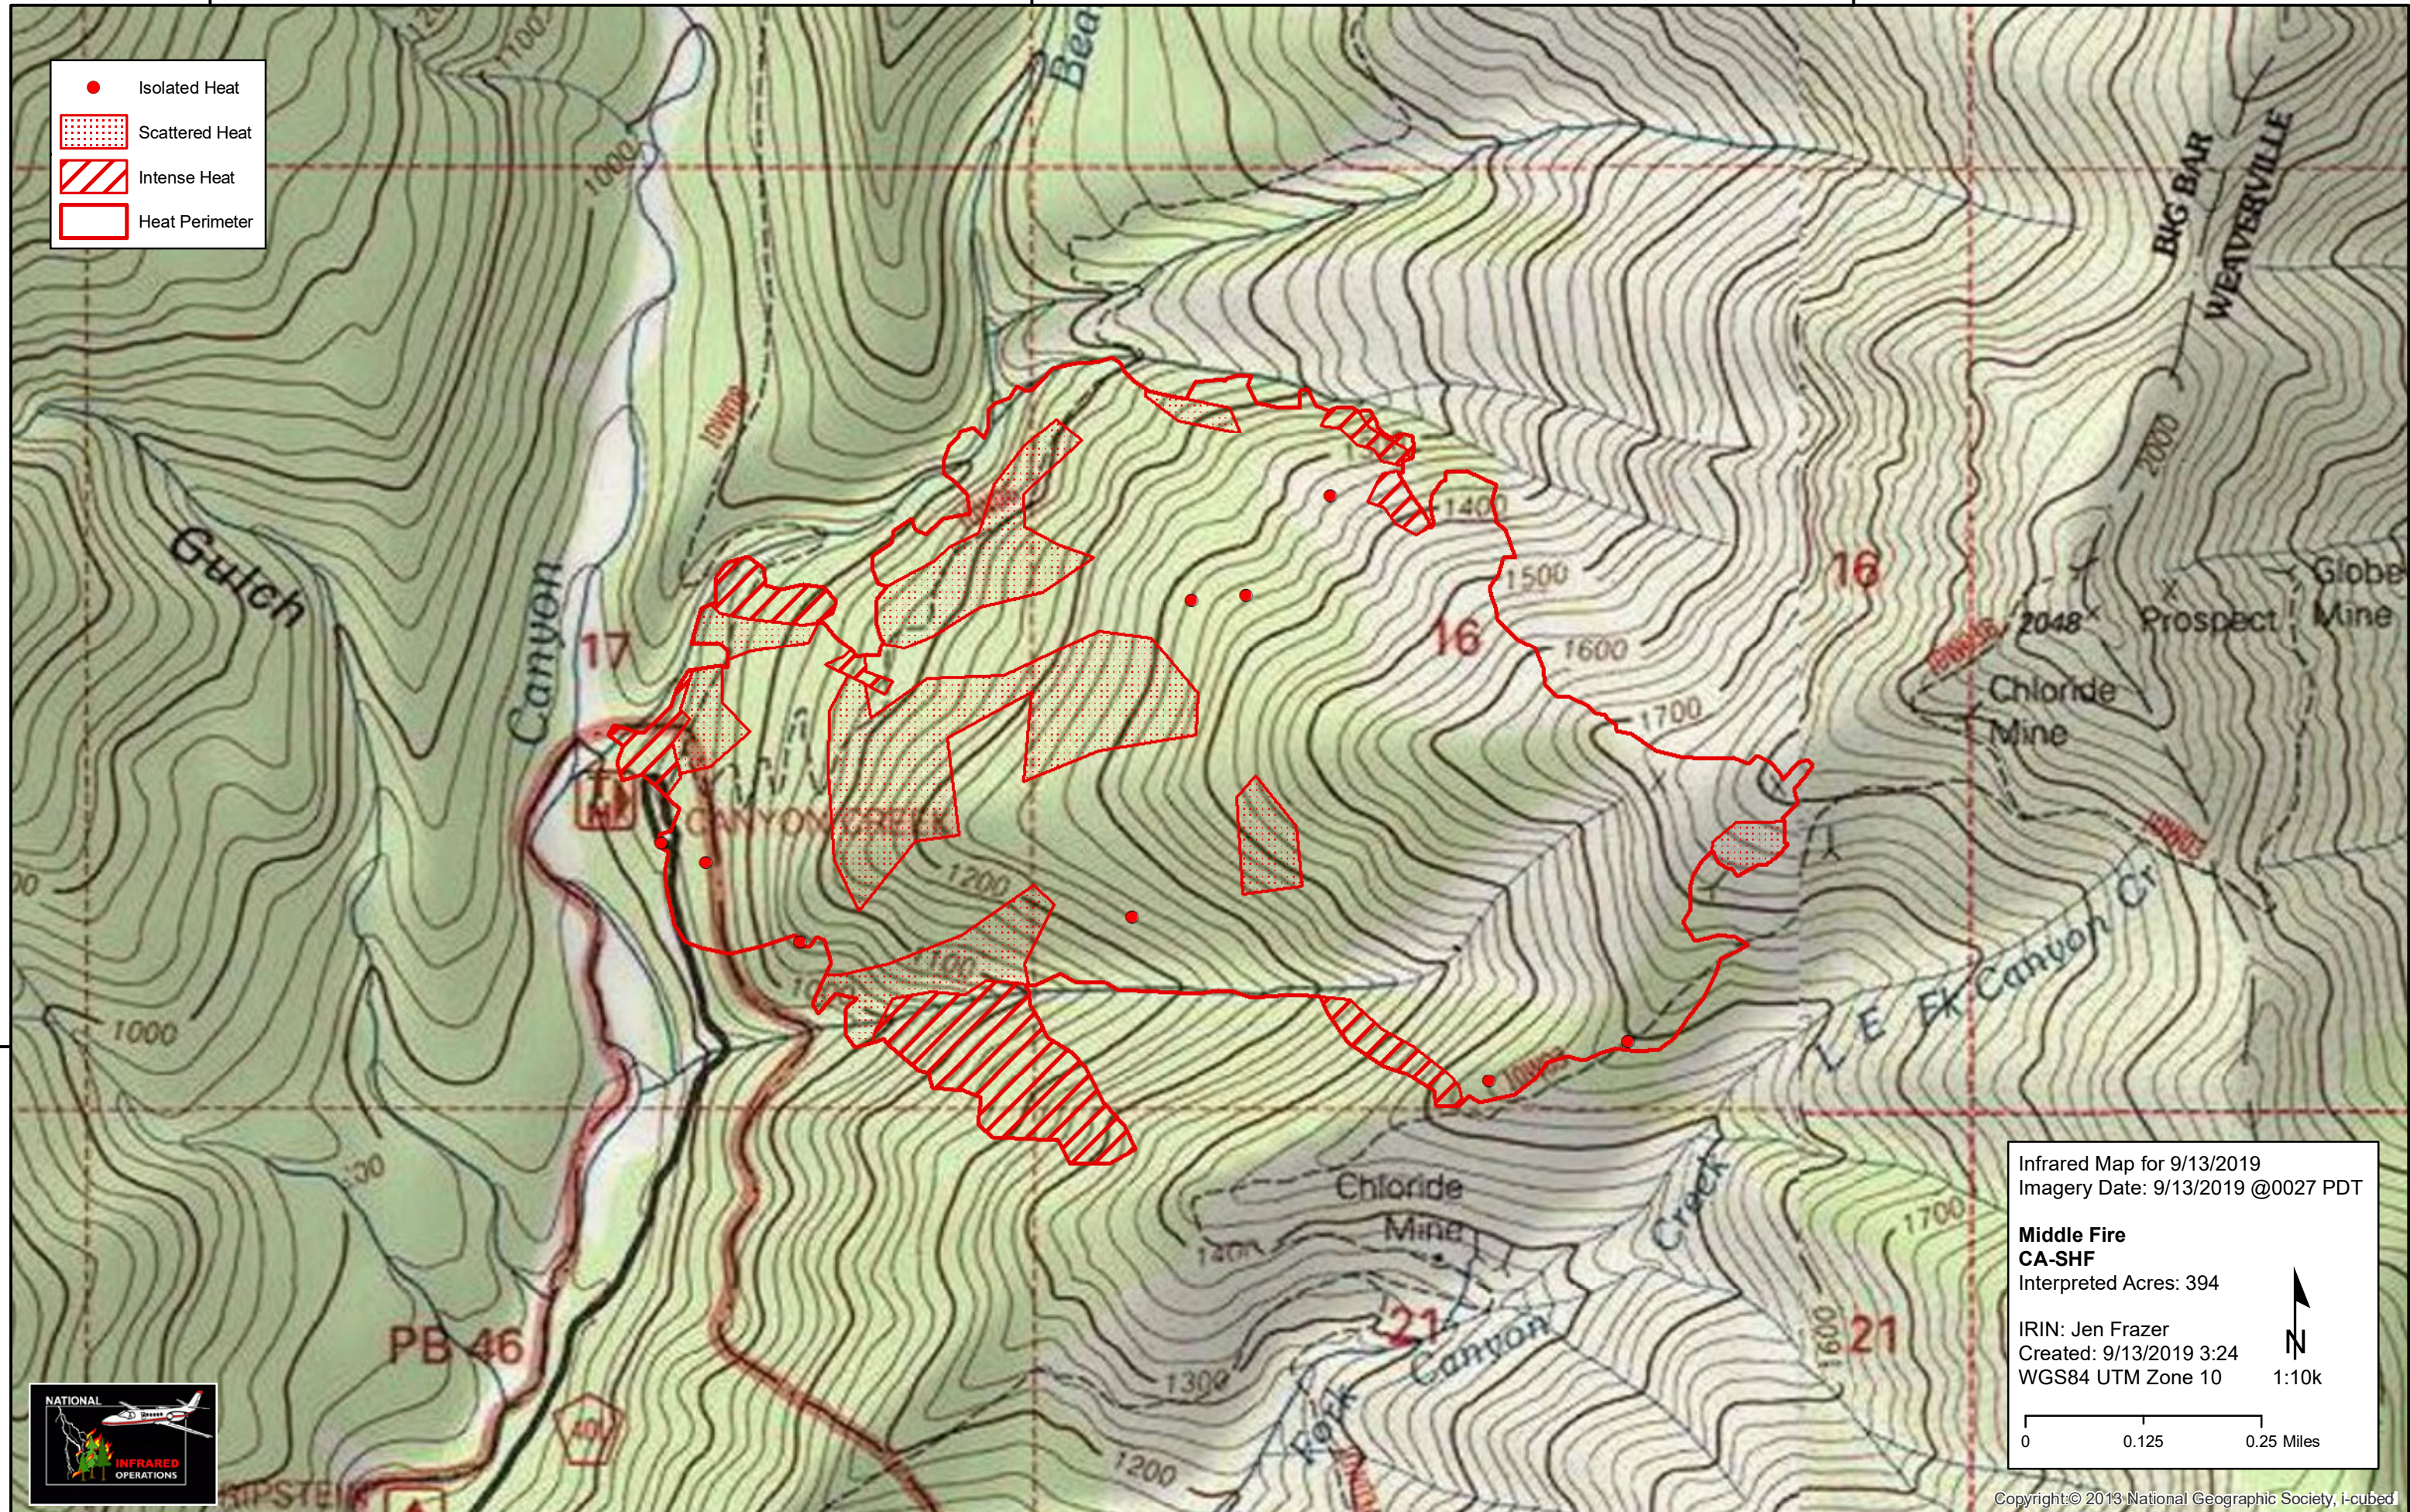

123°2'0"W

123°1'0"W

123°0'0"W

● Isolated Heat

▨ Scattered Heat

▧ Intense Heat

□ Heat Perimeter

40°53'0"N

40°53'0"N

Infrared Map for 9/13/2019
 Imagery Date: 9/13/2019 @0027 PDT

Middle Fire
CA-SHF
 Interpreted Acres: 394

IRIN: Jen Frazer
 Created: 9/13/2019 3:24
 WGS84 UTM Zone 10 1:10k

0 0.125 0.25 Miles

123°2'0"W

123°1'0"W

123°0'0"W

Copyright © 2013 National Geographic Society, i-cubed