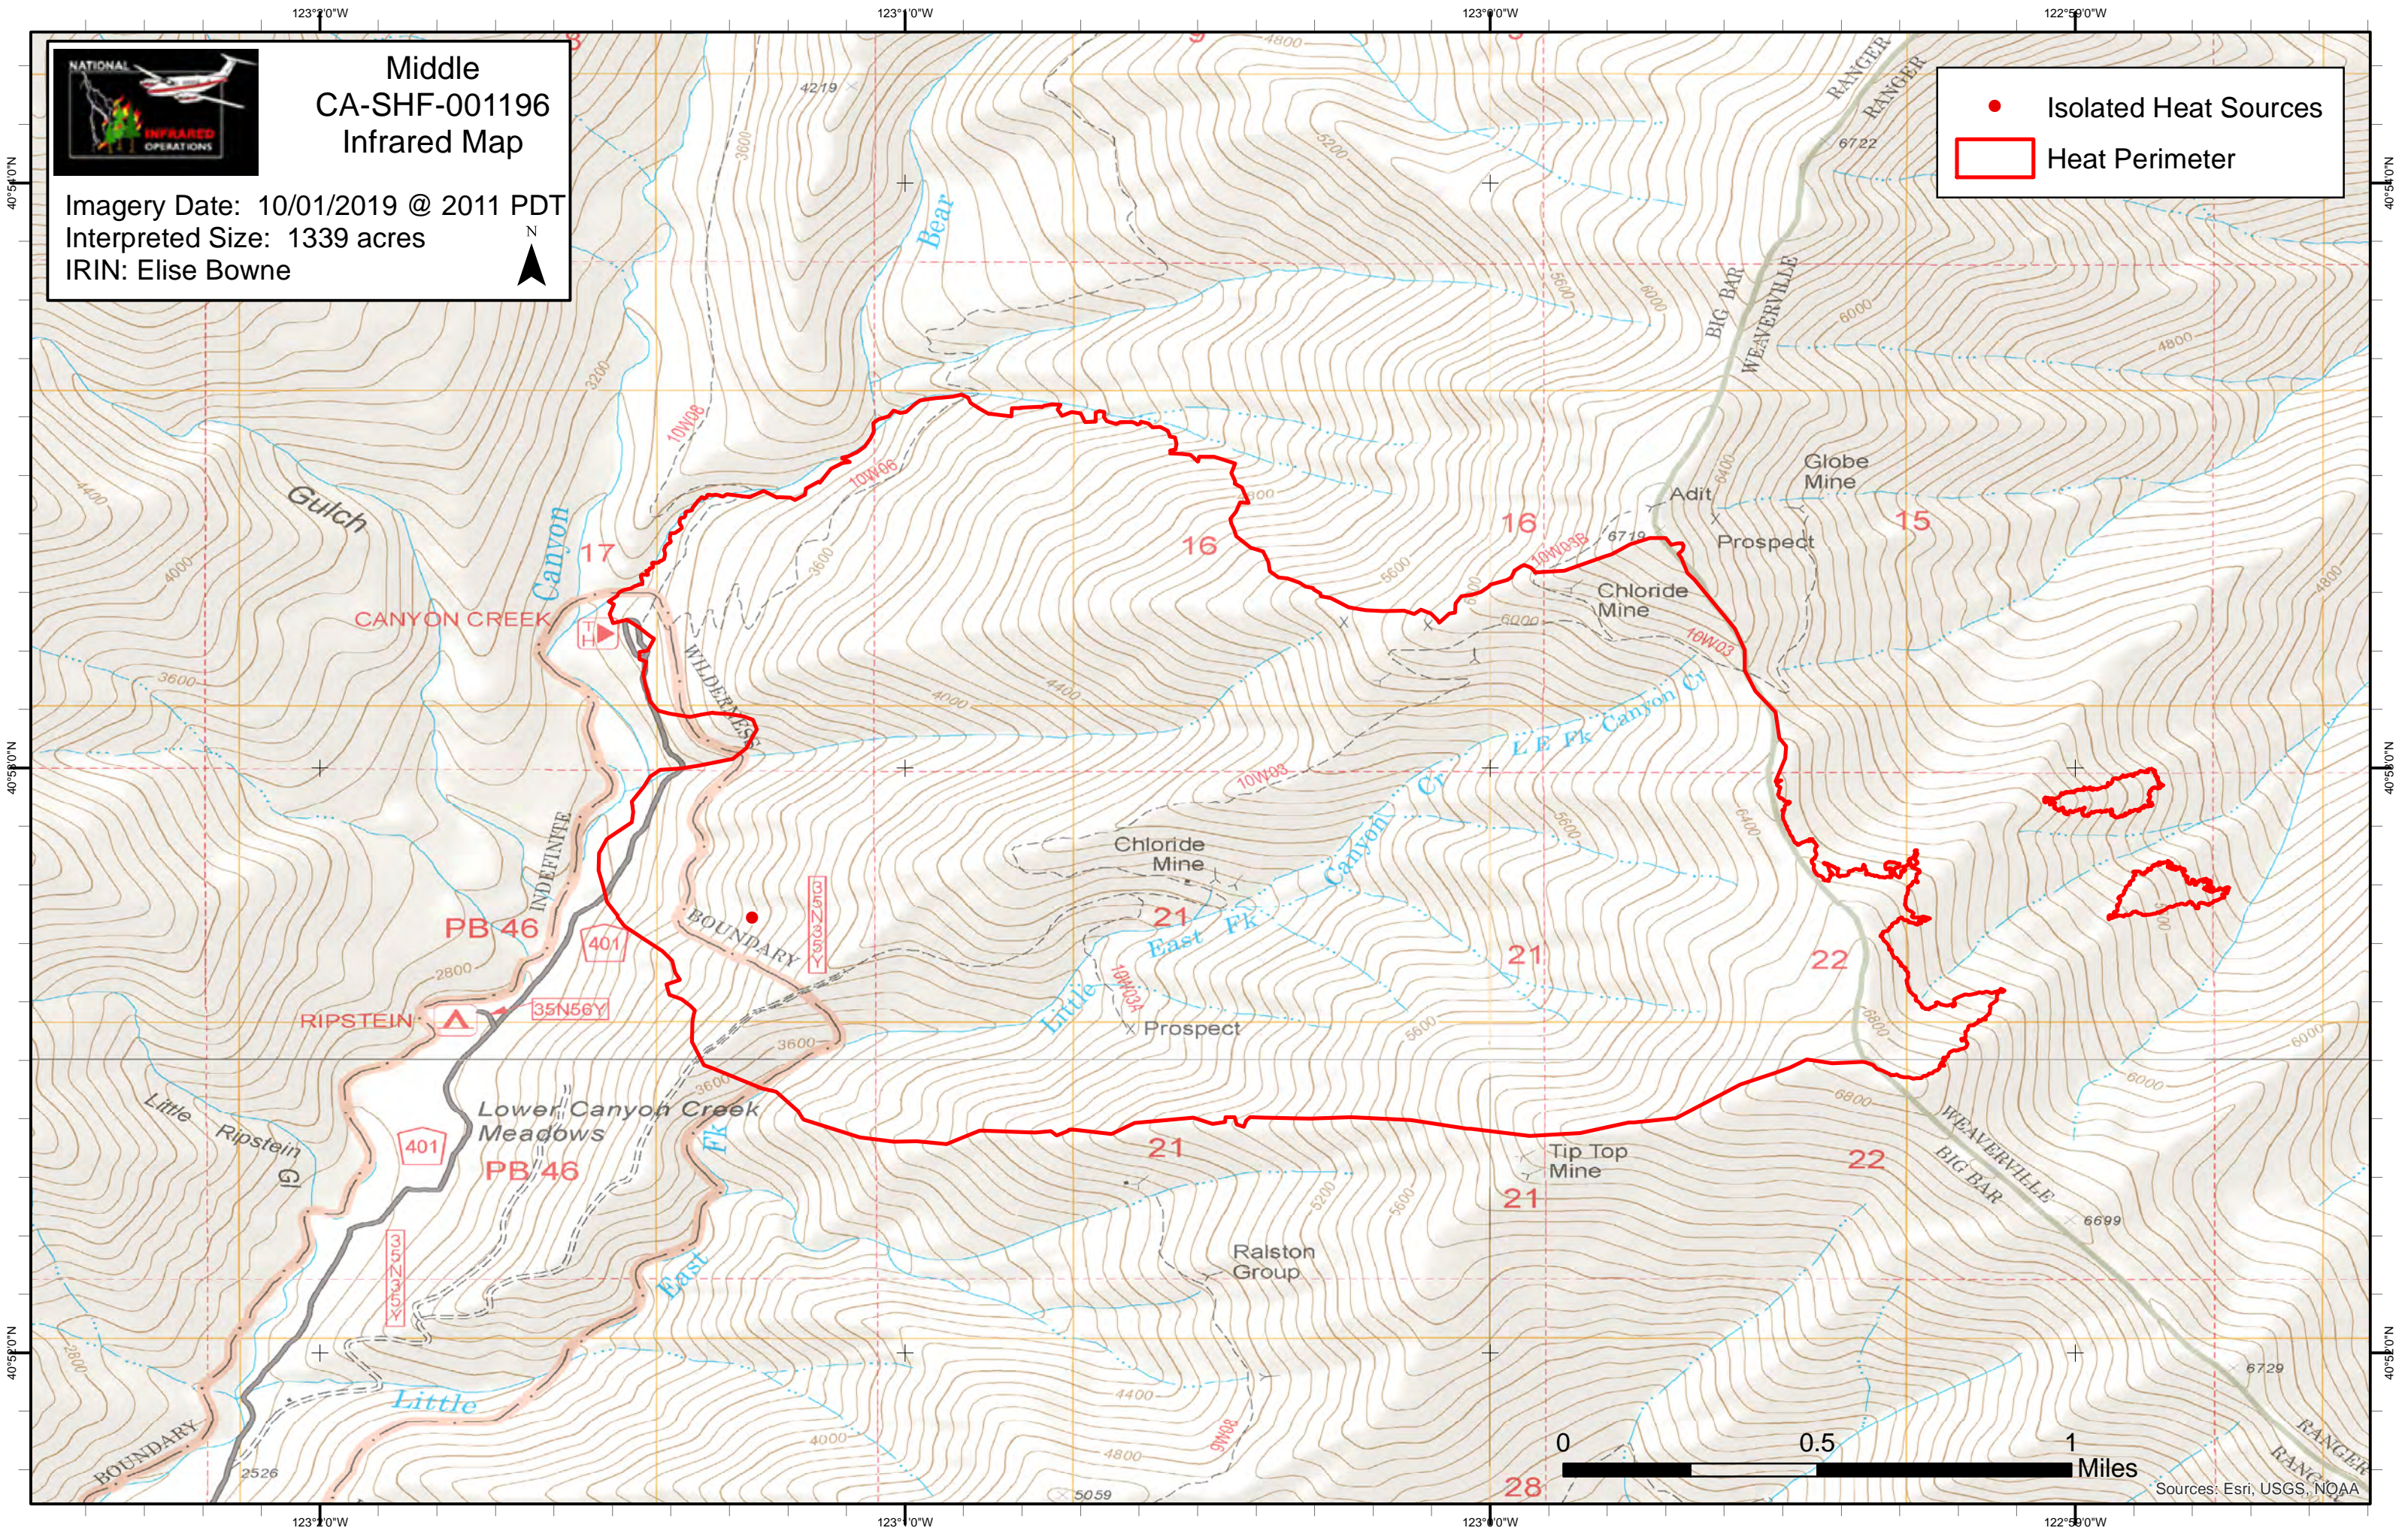

Middle
CA-SHF-001196
Infrared Map

Imagery Date: 10/01/2019 @ 2011 PDT
Interpreted Size: 1339 acres
IRIN: Elise Bowne

- Isolated Heat Sources
- Heat Perimeter

Sources: Esri, USGS, NOAA