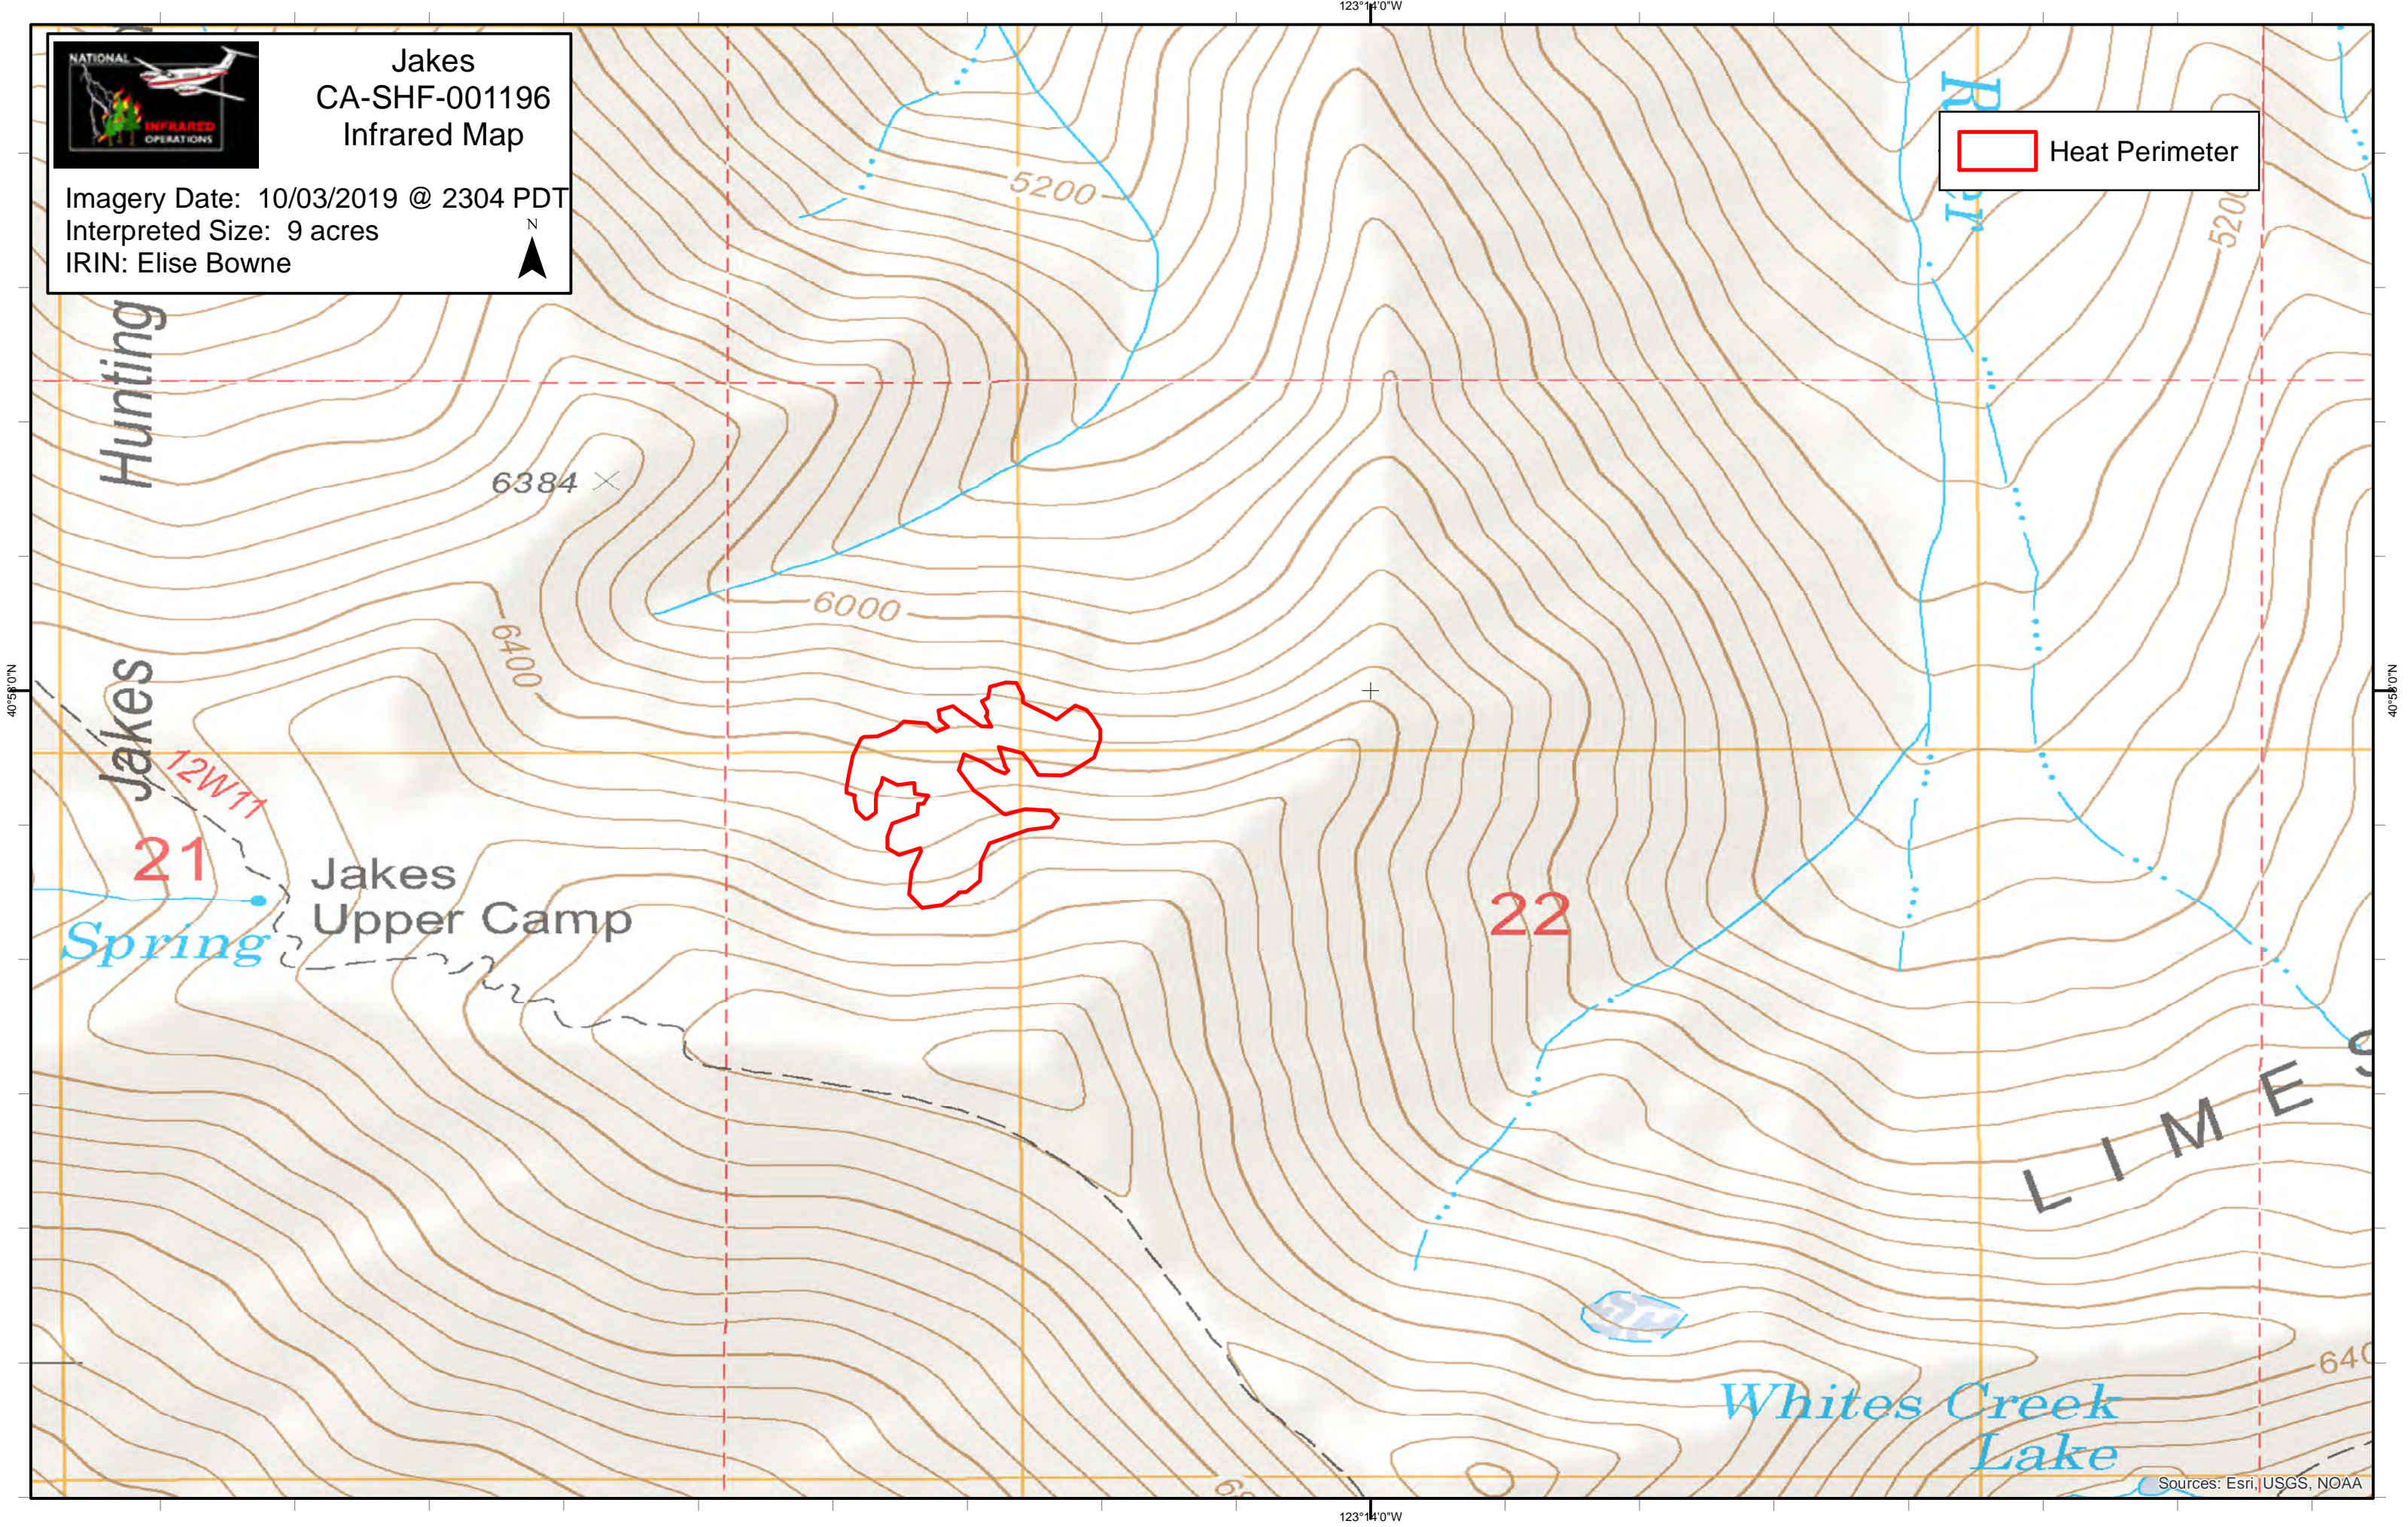

Jakes  
CA-SHF-001196  
Infrared Map

Imagery Date: 10/03/2019 @ 2304 PDT  
Interpreted Size: 9 acres  
IRIN: Elise Bowne

 Heat Perimeter

Hunting

Jakes

21

Spring

Jakes  
Upper Camp

6000

6384

6400

5200

5200

22

LIMES

Whites Creek  
Lake

Sources: Esri, USGS, NOAA

123°14'0"W

123°14'0"W

40°56'0"N

40°56'0"N