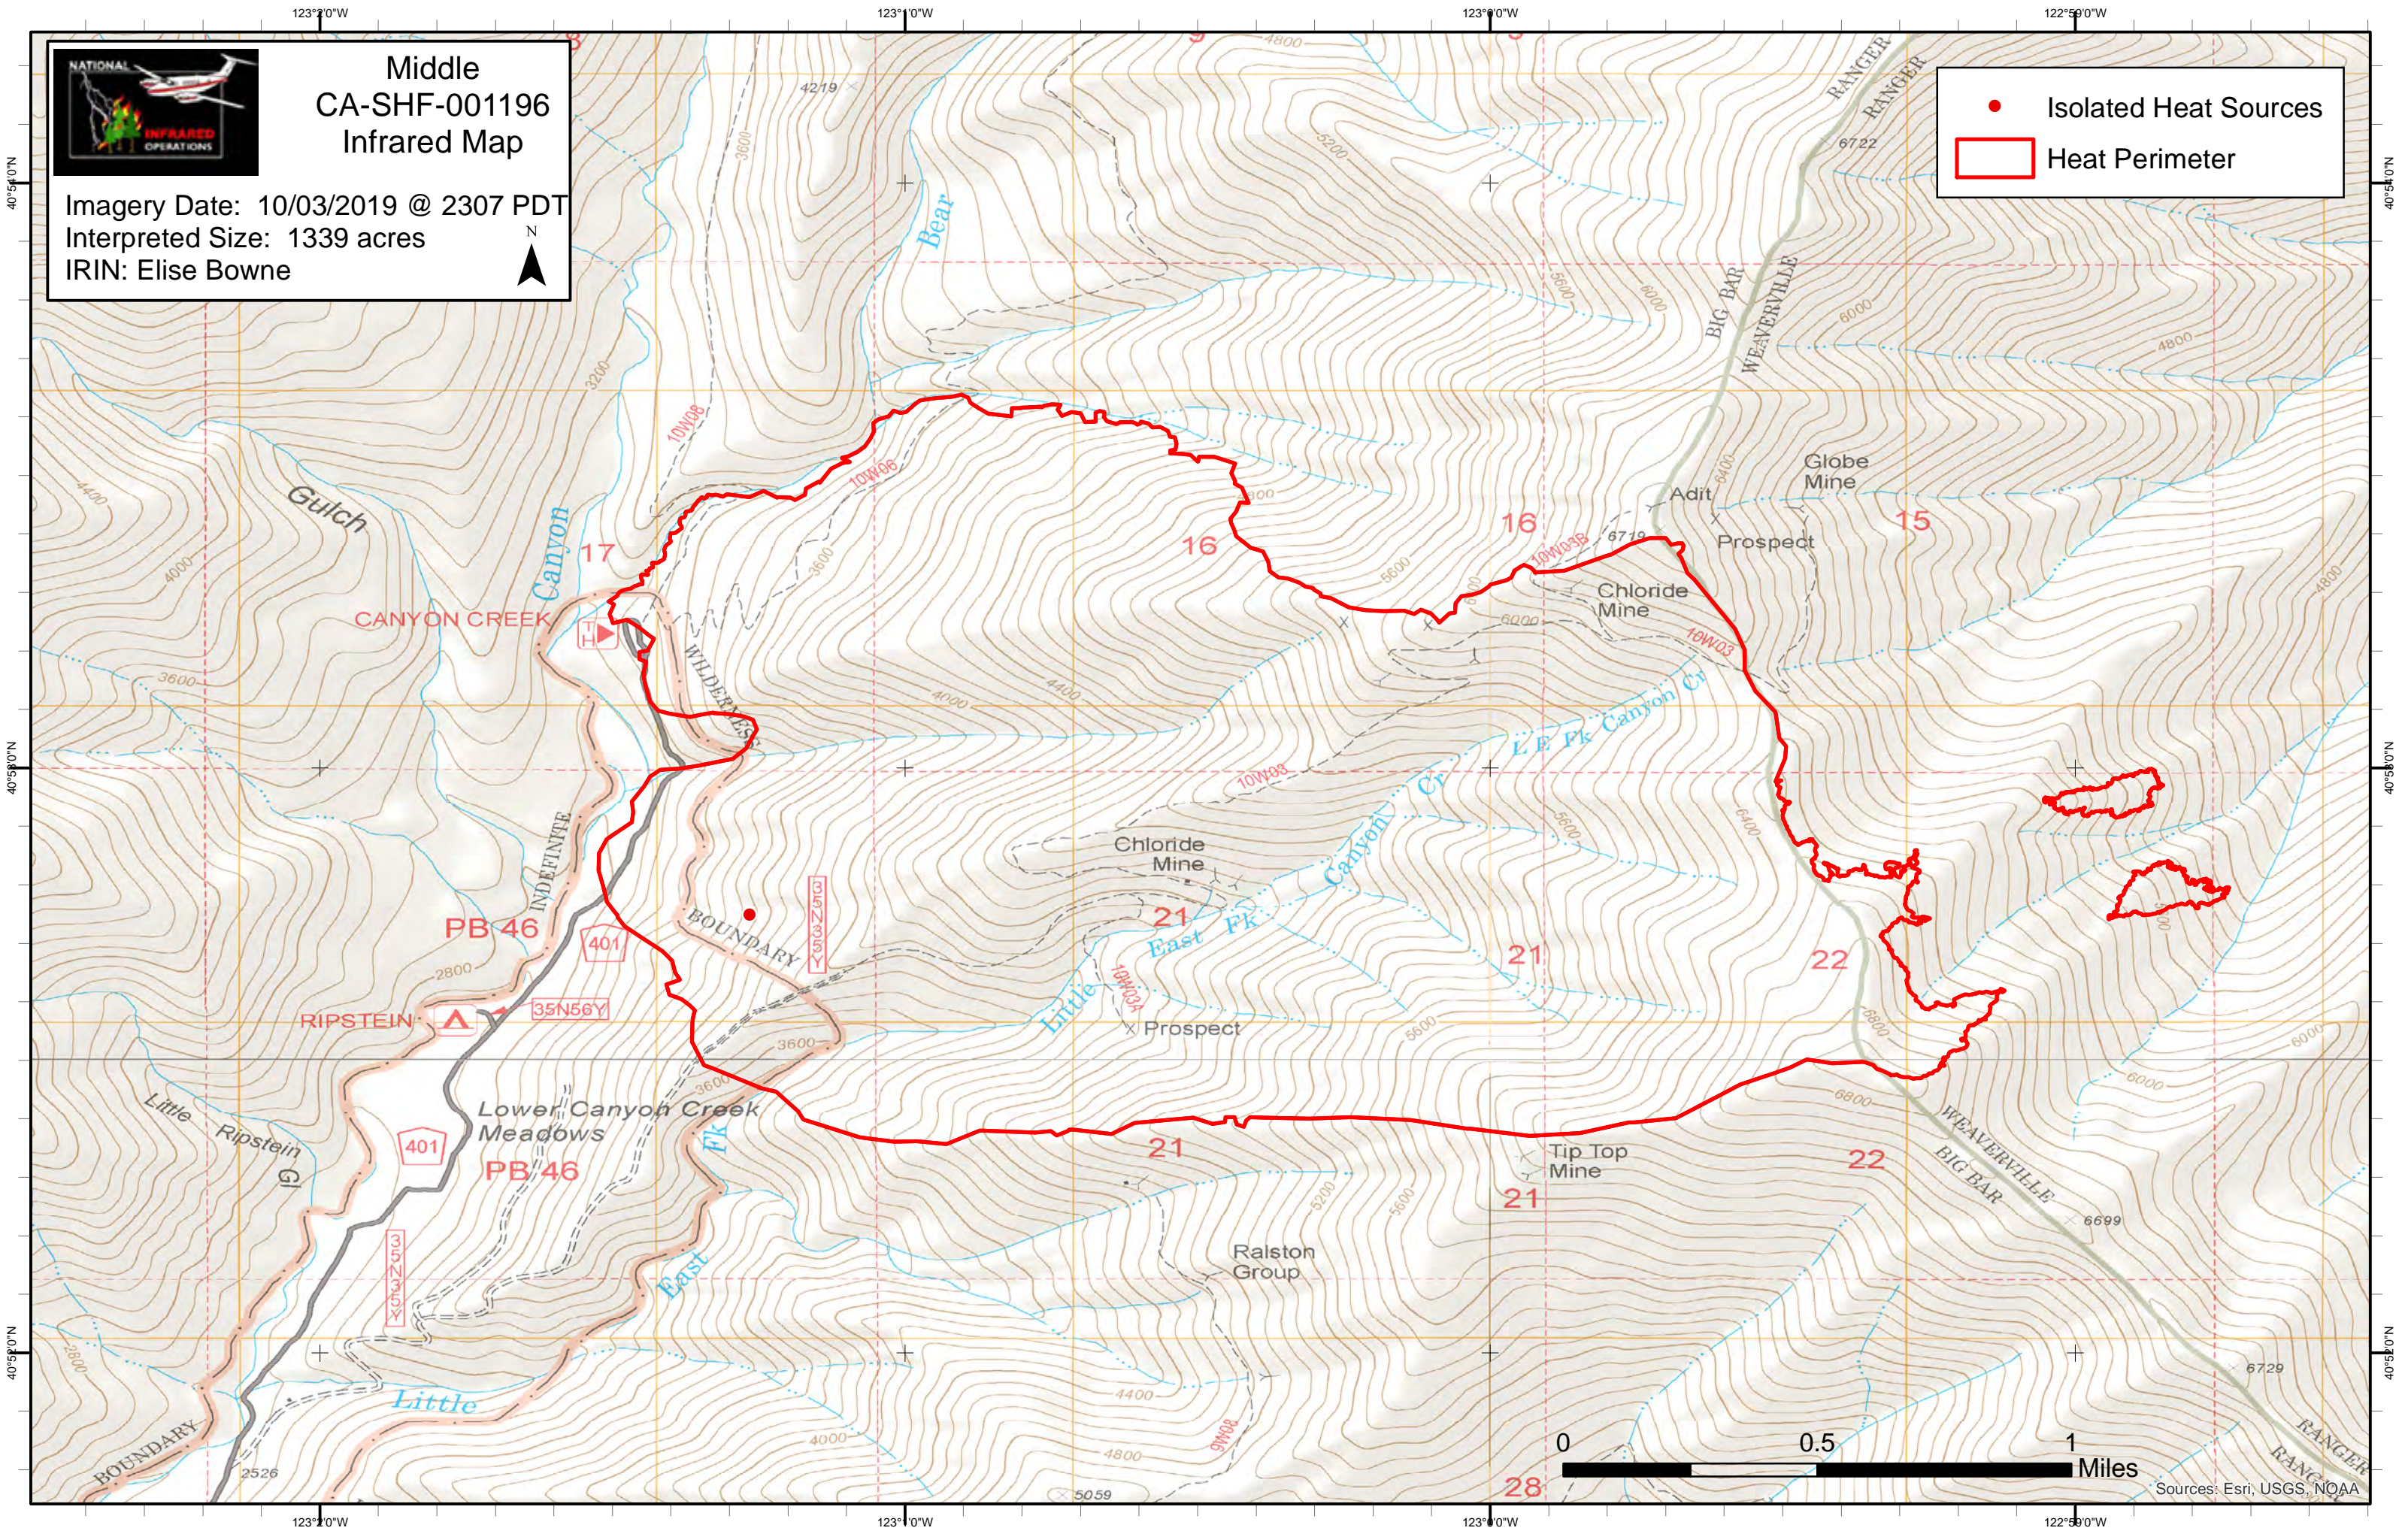

Middle
CA-SHF-001196
Infrared Map

Imagery Date: 10/03/2019 @ 2307 PDT
Interpreted Size: 1339 acres
IRIN: Elise Bowne

- Isolated Heat Sources
- Heat Perimeter

Sources: Esri, USGS, NOAA