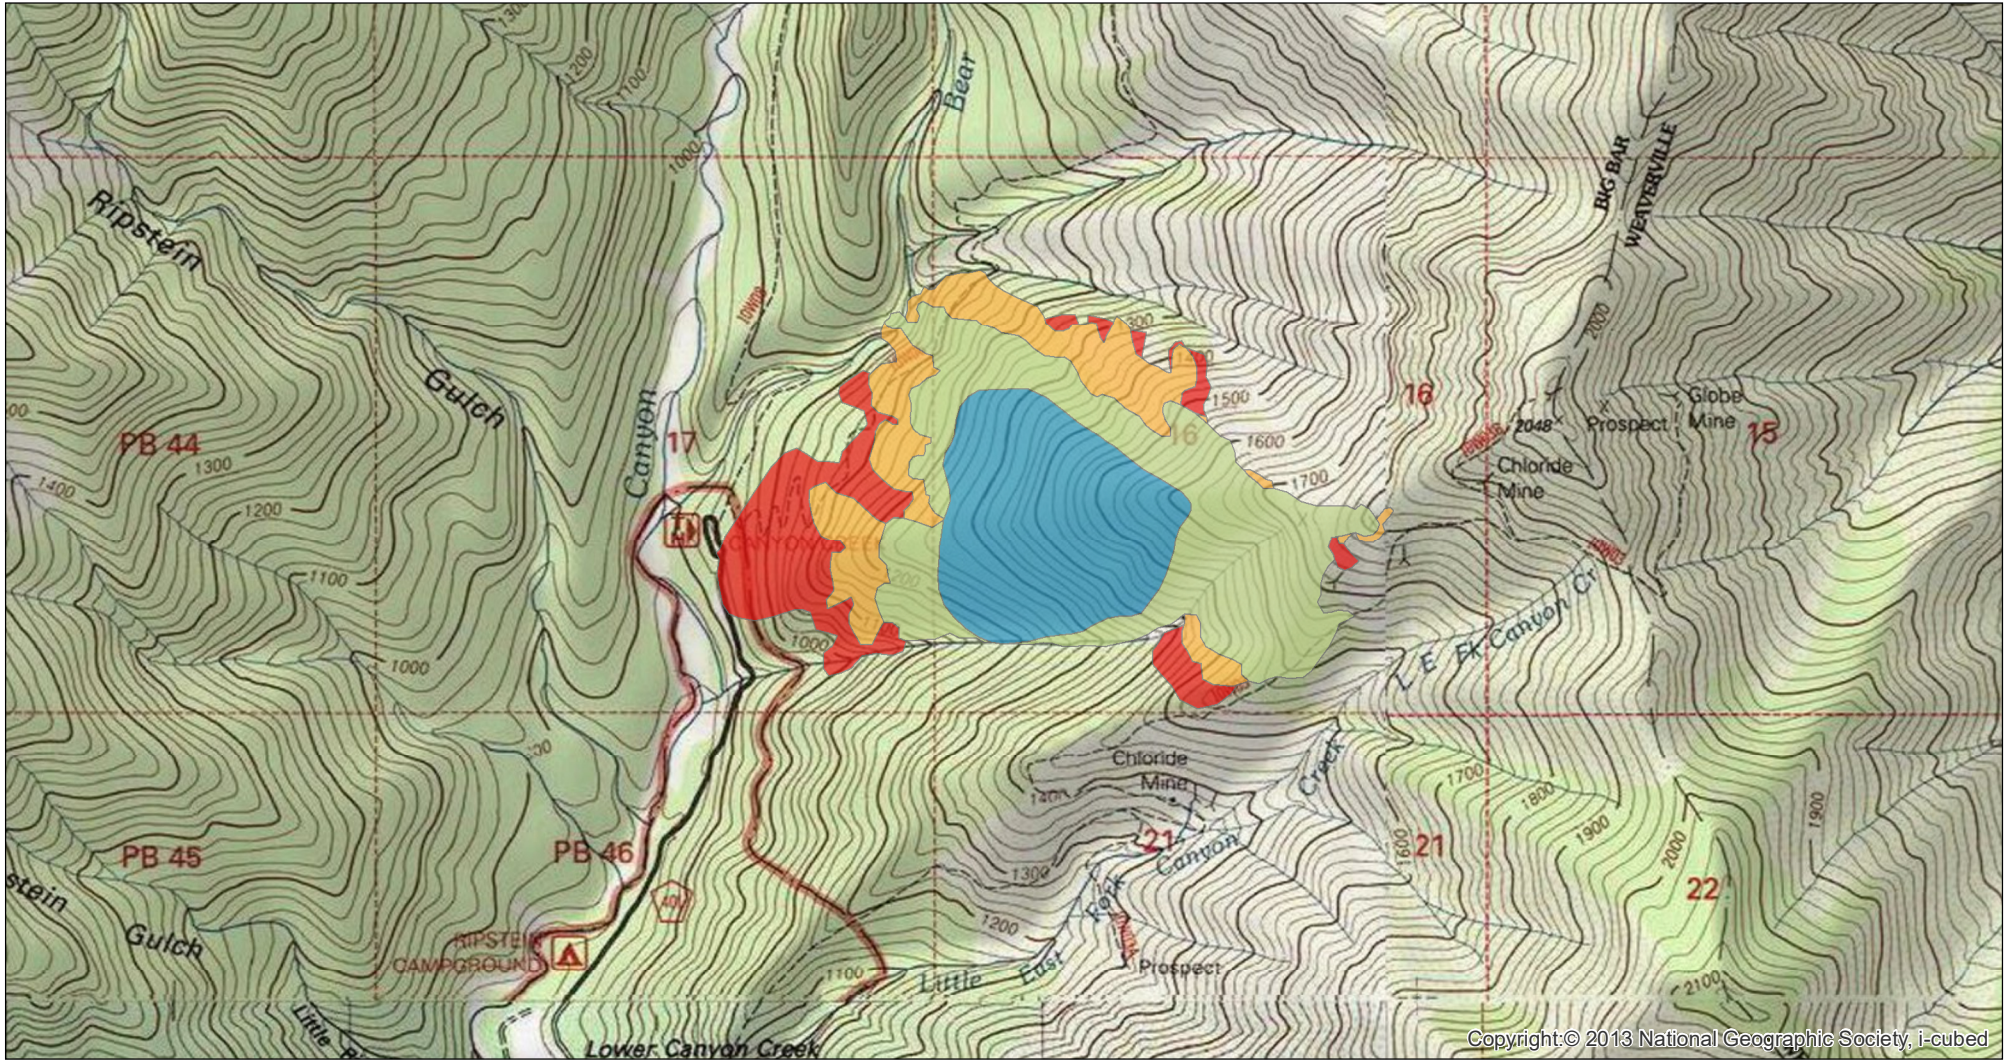

# Middle Fire Progression

Trinity River Management Unit  
Shasta-Trinity National Forest

Copyright: © 2013 National Geographic Society, i-cubed

0 0.25 0.5 1 Miles

9/10/2019

### Date of Growth - Size (Growth)

- 09/06/2019 - 97 Acres
- 09/07/2019 - 223 Acres (126 Acres)
- 09/08/2019 - 286 Acres (63 Acres)
- 09/09/2019 - 343 Acres (57 Acres)

Fire discovered on 09/05/2019, first hand drawn perimeter created end of shift 09/06/2019 estimated at 97 acres. Subsequent perimeters created via the National Infrared Operations (NIROPS) program. Date reported in legend is the day of growth, and may not be the same date as the IR flight.