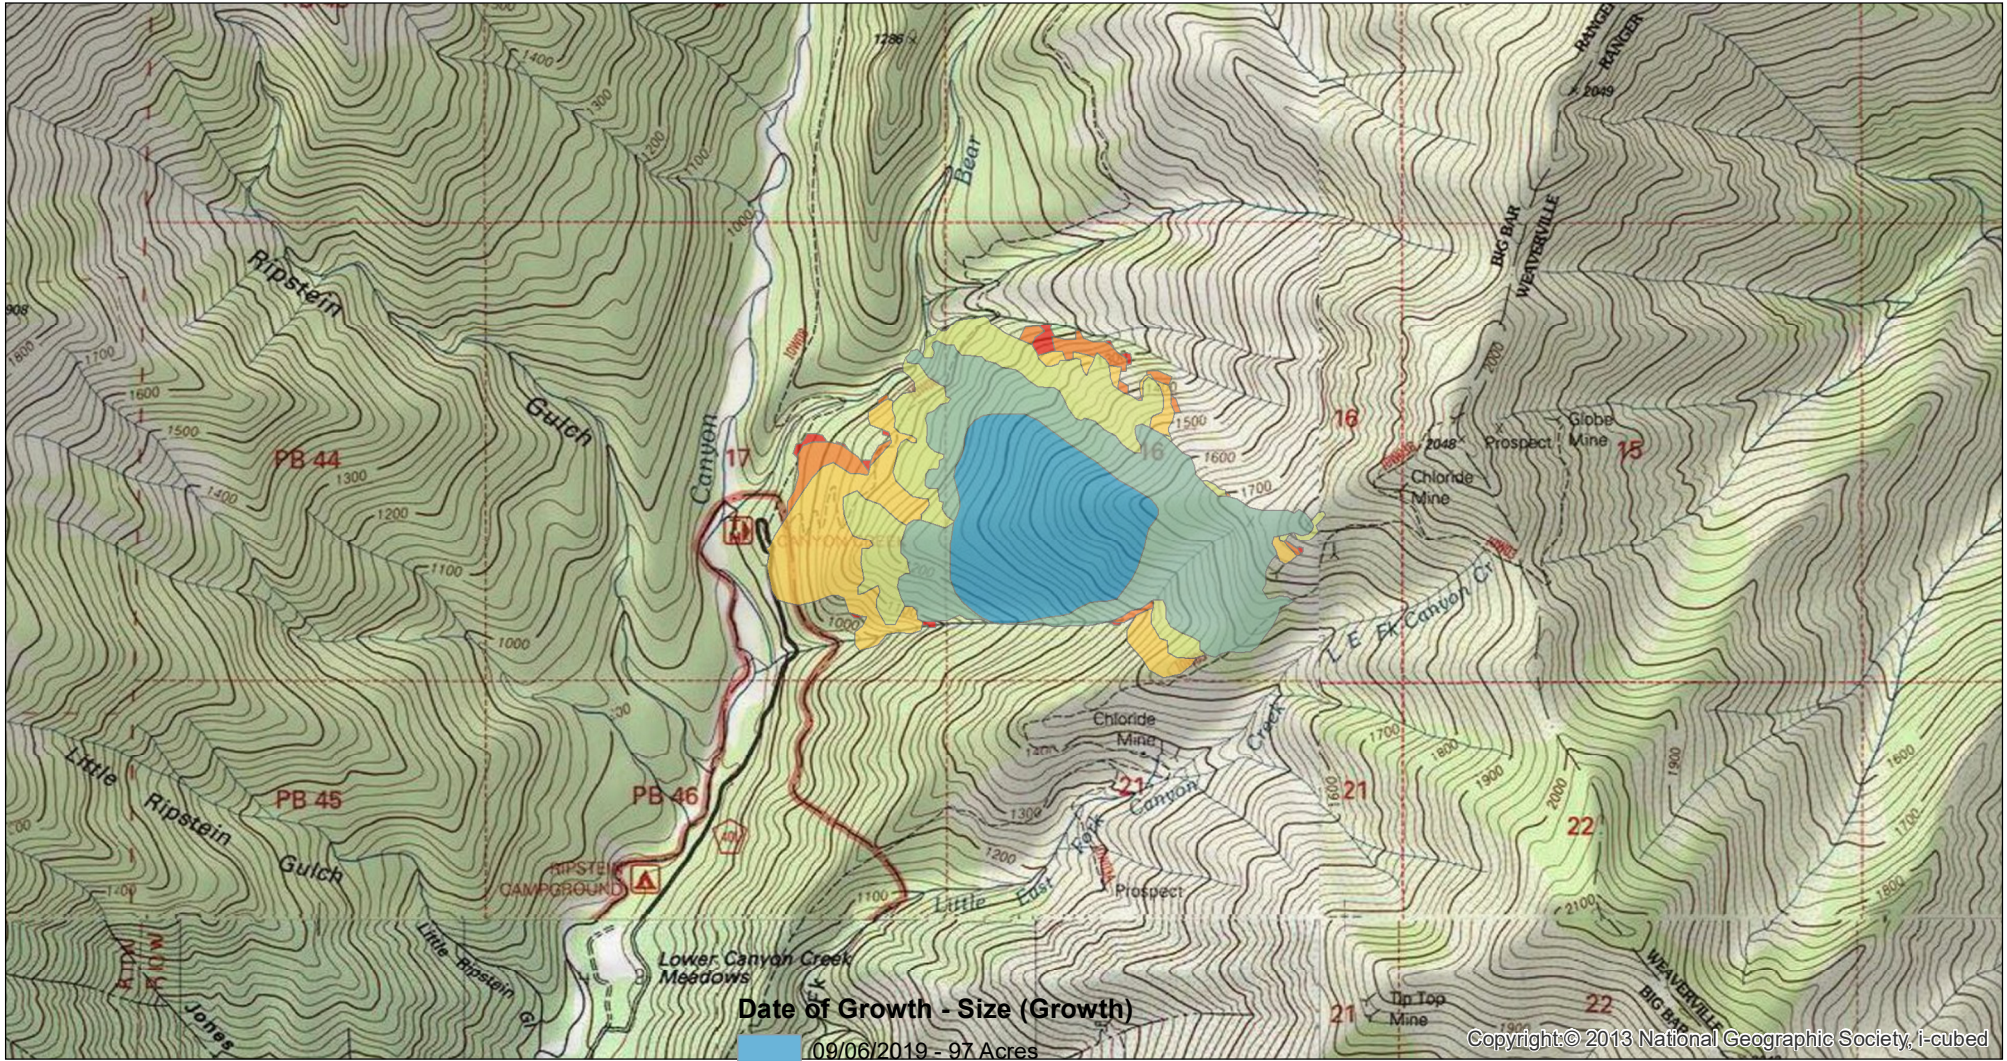

Middle Fire Progression

Trinity River Management Unit
Shasta-Trinity National Forest

Date of Growth - Size (Growth)

- 09/06/2019 - 97 Acres
- 09/07/2019 - 223 Acres (126 Acres)
- 09/08/2019 - 286 Acres (63 Acres)
- 09/09/2019 - 343 Acres (57 Acres)
- 09/10/2019 - 357 Acres (14 Acres)
- 09/11/2019 - 360 Acres (3 Acres)

Fire discovered on 09/05/2019, first hand drawn perimeter created end of shift 09/06/2019 estimated at 97 acres. Subsequent perimeters created via the National Infrared Operations (NIROPS) program. Date reported in legend is the day of growth, and may not be the same date as the IR flight.

0 0.3 0.6 1.2 Miles
9/12/2019

Copyright © 2013 National Geographic Society, i-cubed