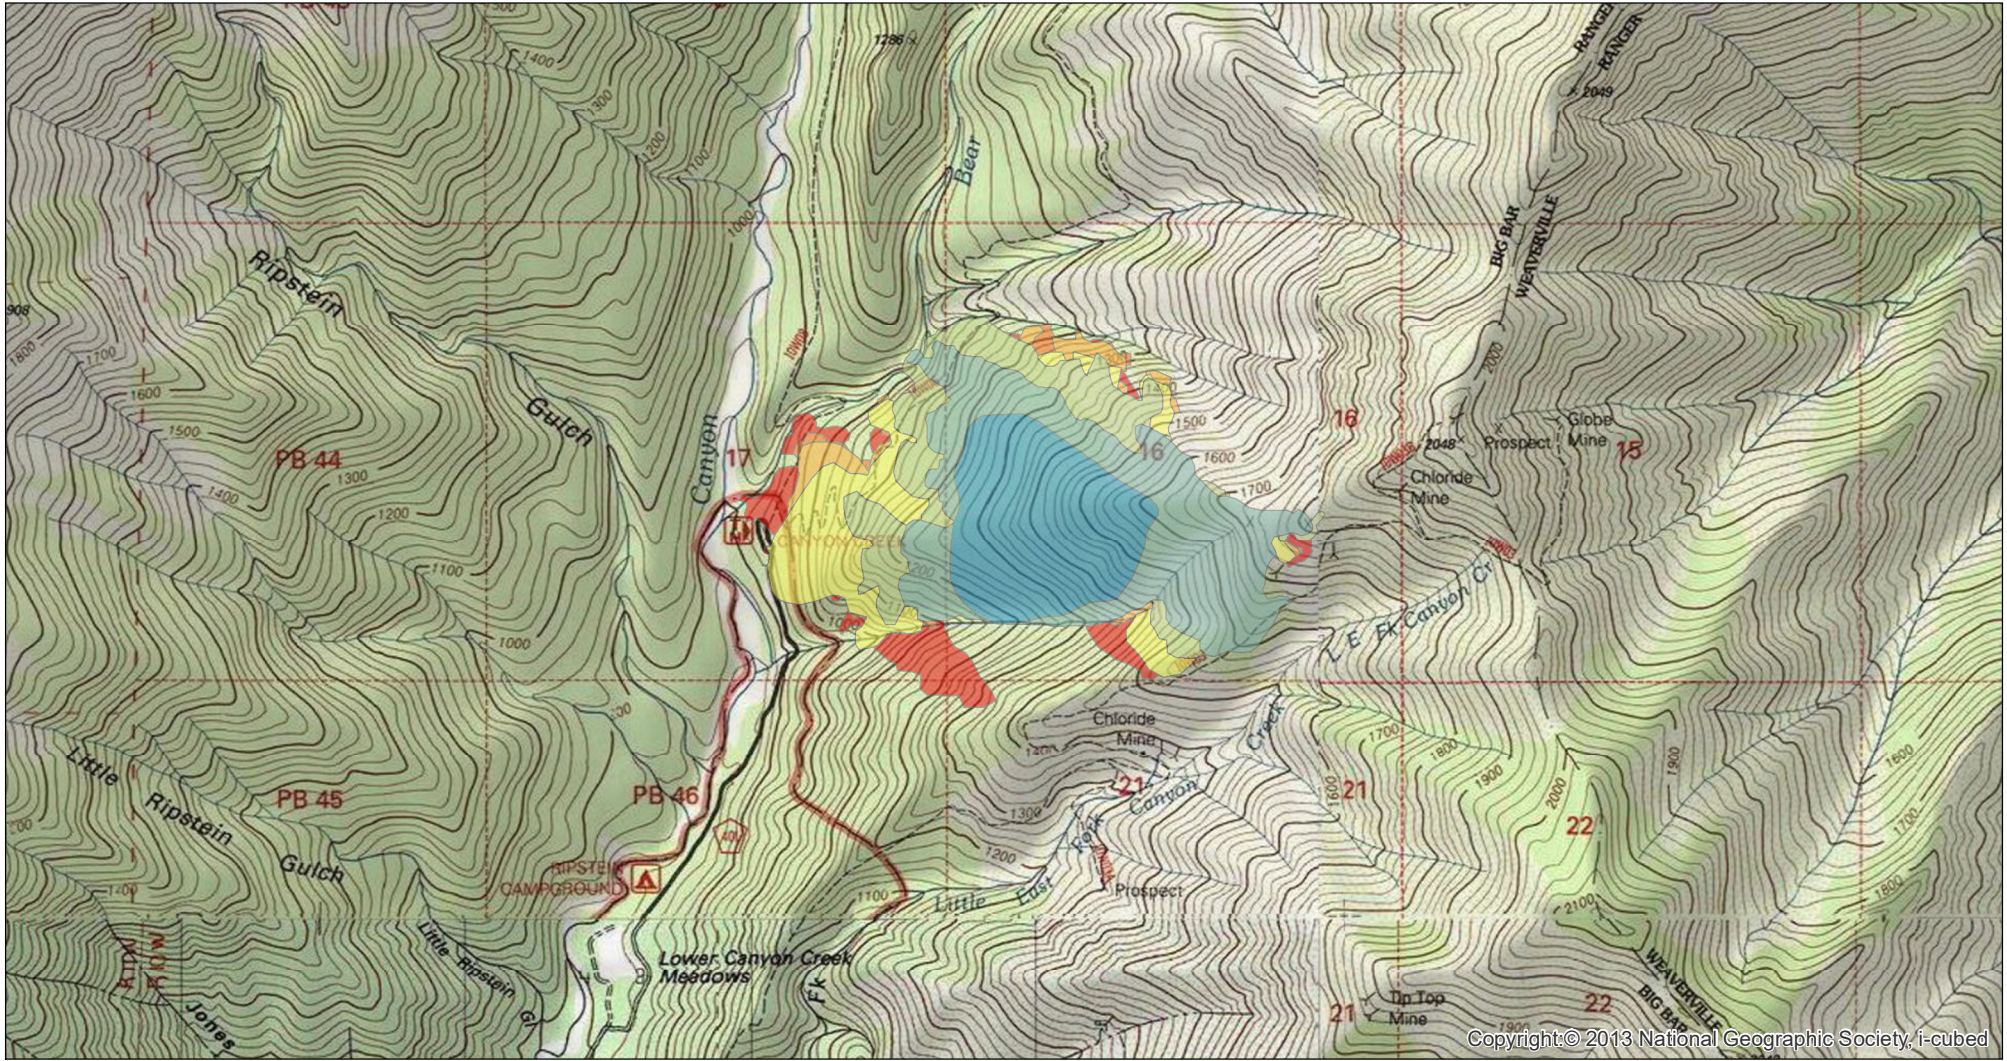

Middle Fire Progression

Trinity River Management Unit
Shasta-Trinity National Forest

Copyright © 2013 National Geographic Society, i-cubed

9/13/2019

Date of Growth - Size (Growth)	
	09/09/2019 - 343 Acres (57 Acres)
	09/06/2019 - 97 Acres
	09/07/2019 - 223 Acres (126 Acres)
	09/08/2019 - 286 Acres (63 Acres)
	09/10/2019 - 357 Acre(14 Acres)
	09/11/2019 - 360 Acres (3 Acres)
	09/12/2019 - 394 Acres (34 Acres)

Fire discovered on 09/05/2019, first hand drawn perimeter created end of shift 09/06/2019 estimated at 97 acres. Subsequent perimeters created via the National Infrared Operations (NIROPS) program. Date reported in legend is the day of growth, and may not be the same date as the IR flight.