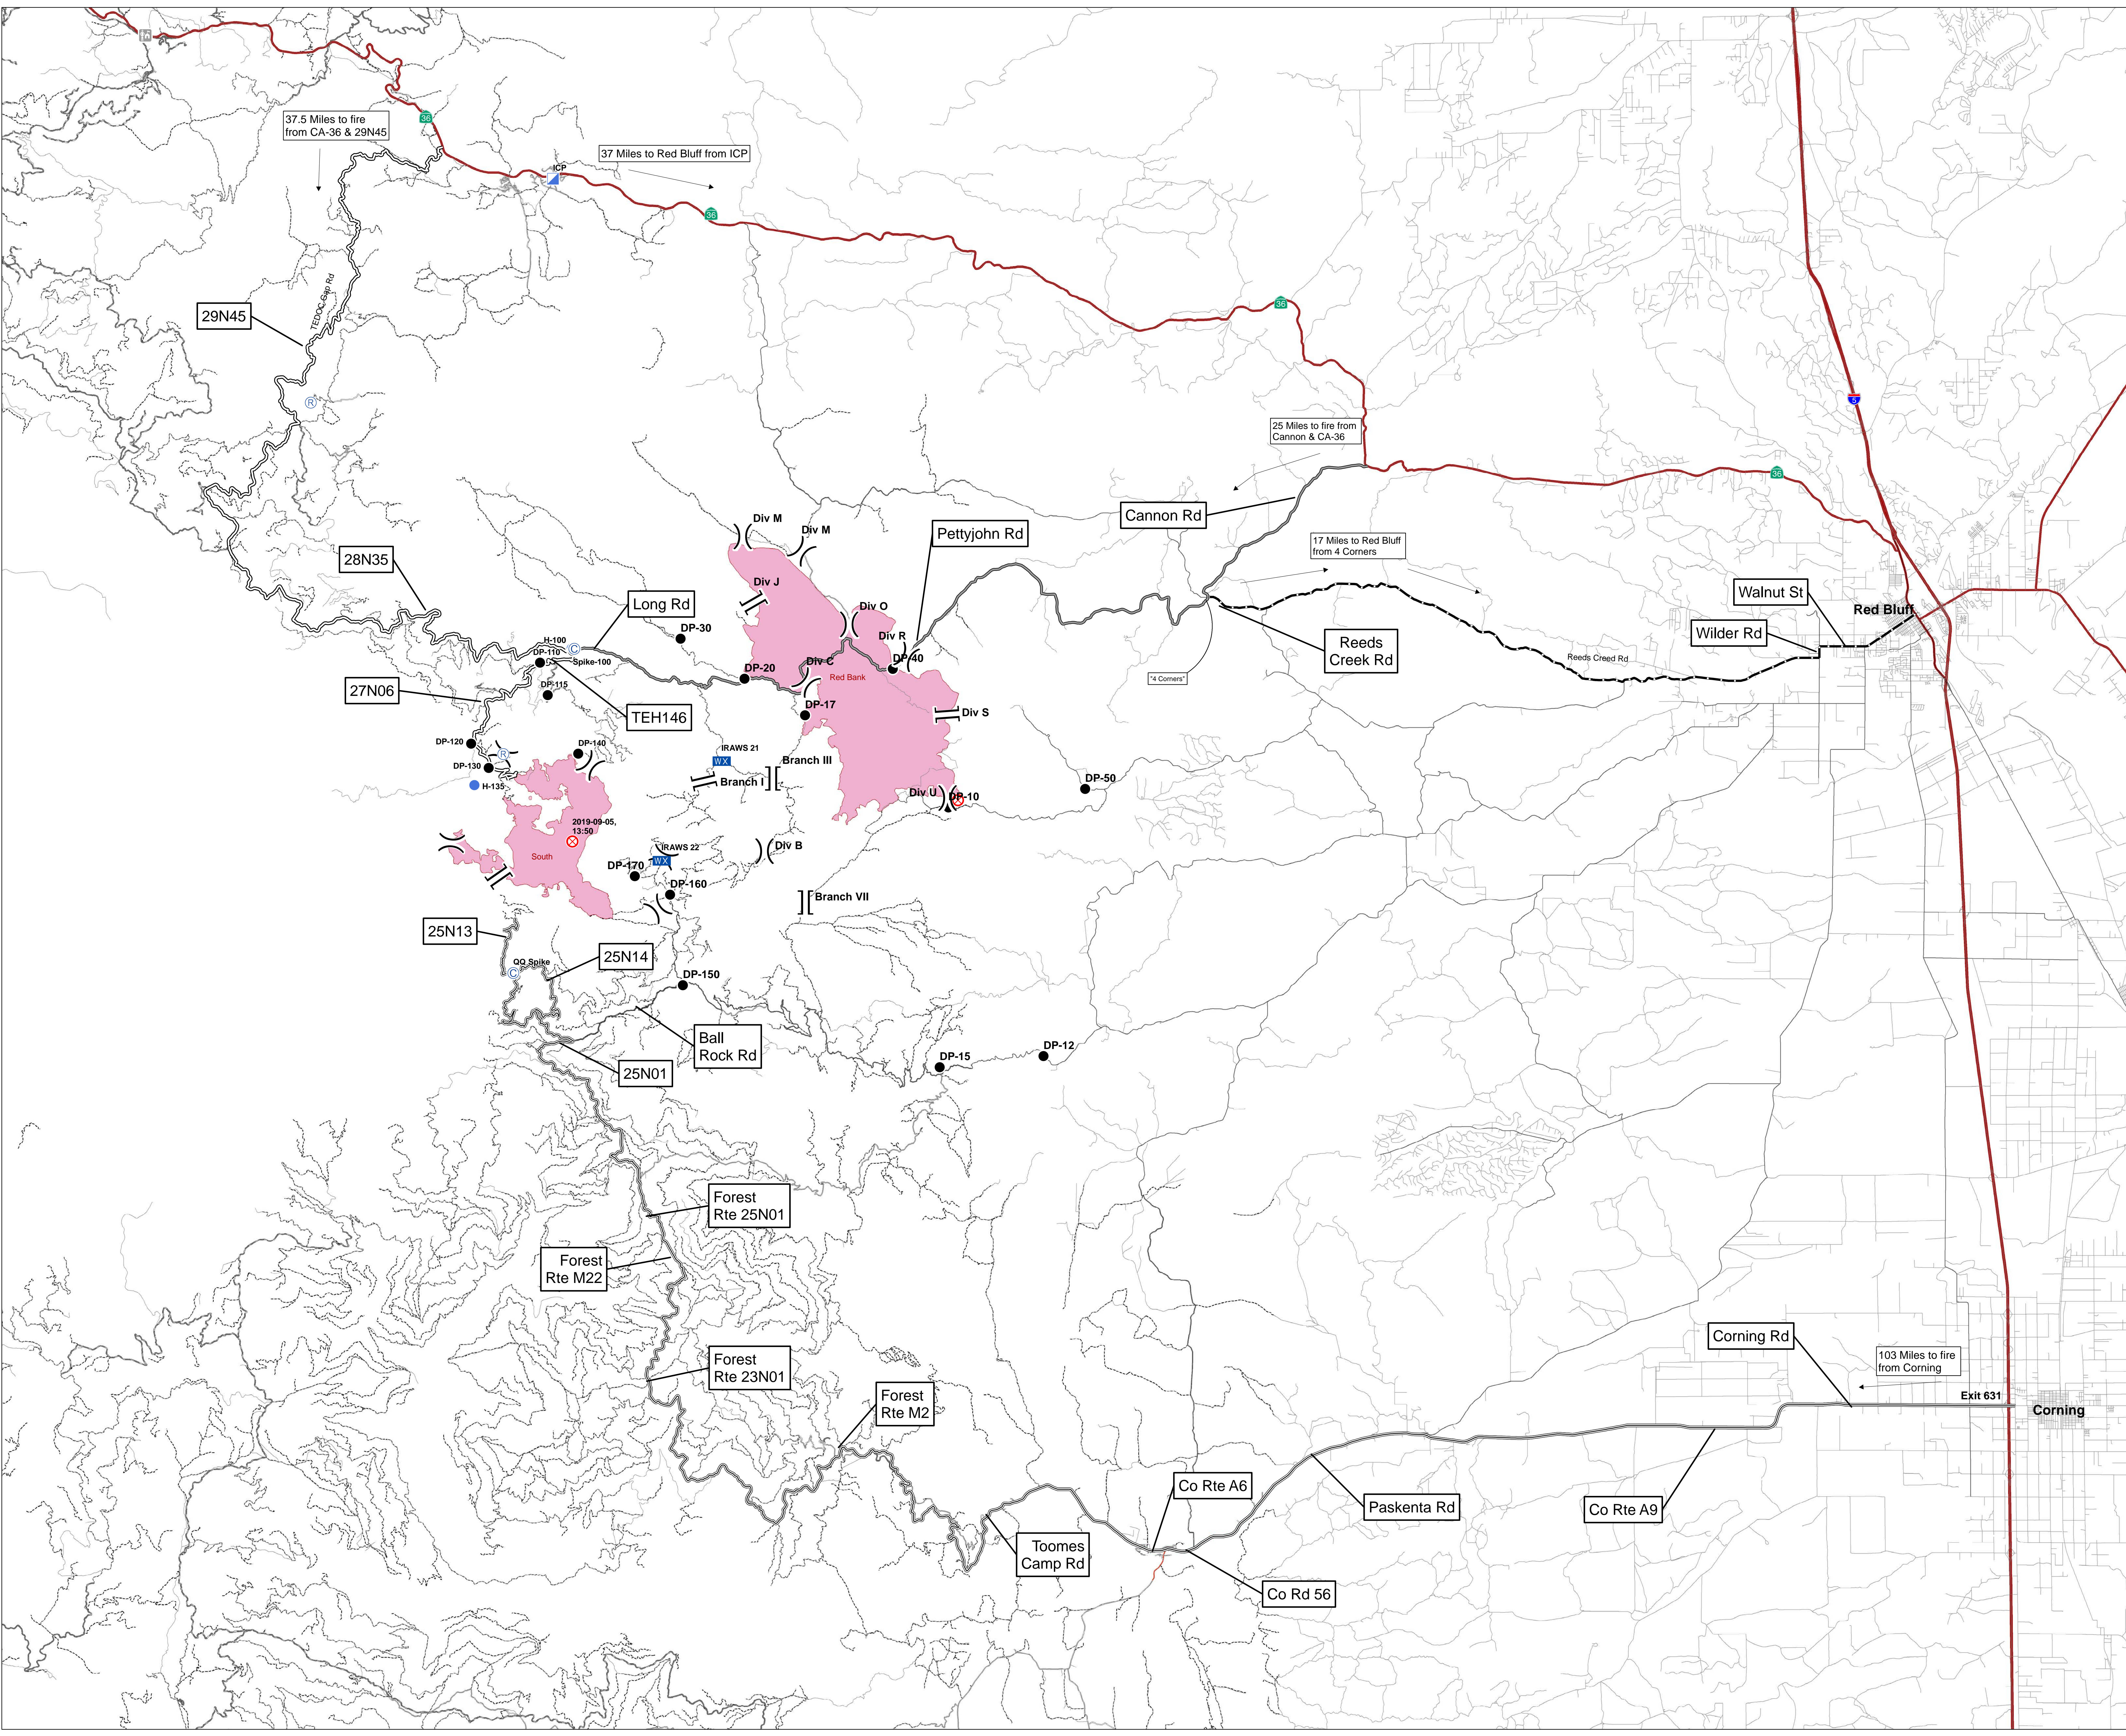

- Ⓢ Camp
- Drop Point
- ⊗ Fire Origin
- Helispot
- ▣ Incident Command Post
- ☒ Mobile Weather Unit
- Ⓡ Repeater
- Drop Point
- ⊗ Fire Origin
-) (Division Break
-]] Branch Break
- East Route
- - - Emergency Route
- West Route
- South Route
- Wildfire
- Daily Fire Perimeter

South Fire Location

37.5 Miles to fire from CA-36 & 29N45

37 Miles to Red Bluff from ICP

25 Miles to fire from Cannon & CA-36

17 Miles to Red Bluff from 4 Corners

103 Miles to fire from Corning