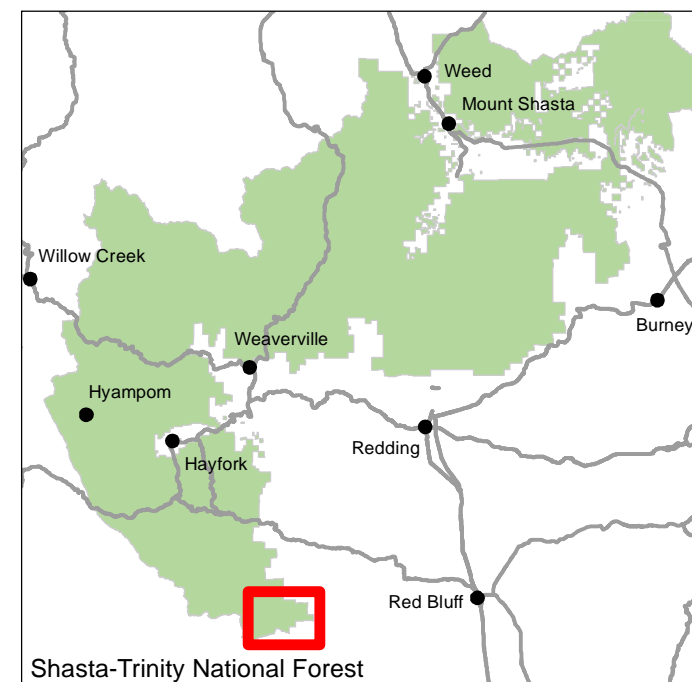

Public Information
 South Fire
 2019-CASHF-1209
 9/17/2019
 5,192 Acres
 Fire Perimeter as of 9/15 @ 19:43 hrs

- Wildfire Daily Fire Perimeter
- Completed Line

To Platina - 16 miles

To Red Bluff

WILDERNESS

EAST LOW GAP
TH

TOMHEAD SADDLE
TH ▲

35

6542

8983