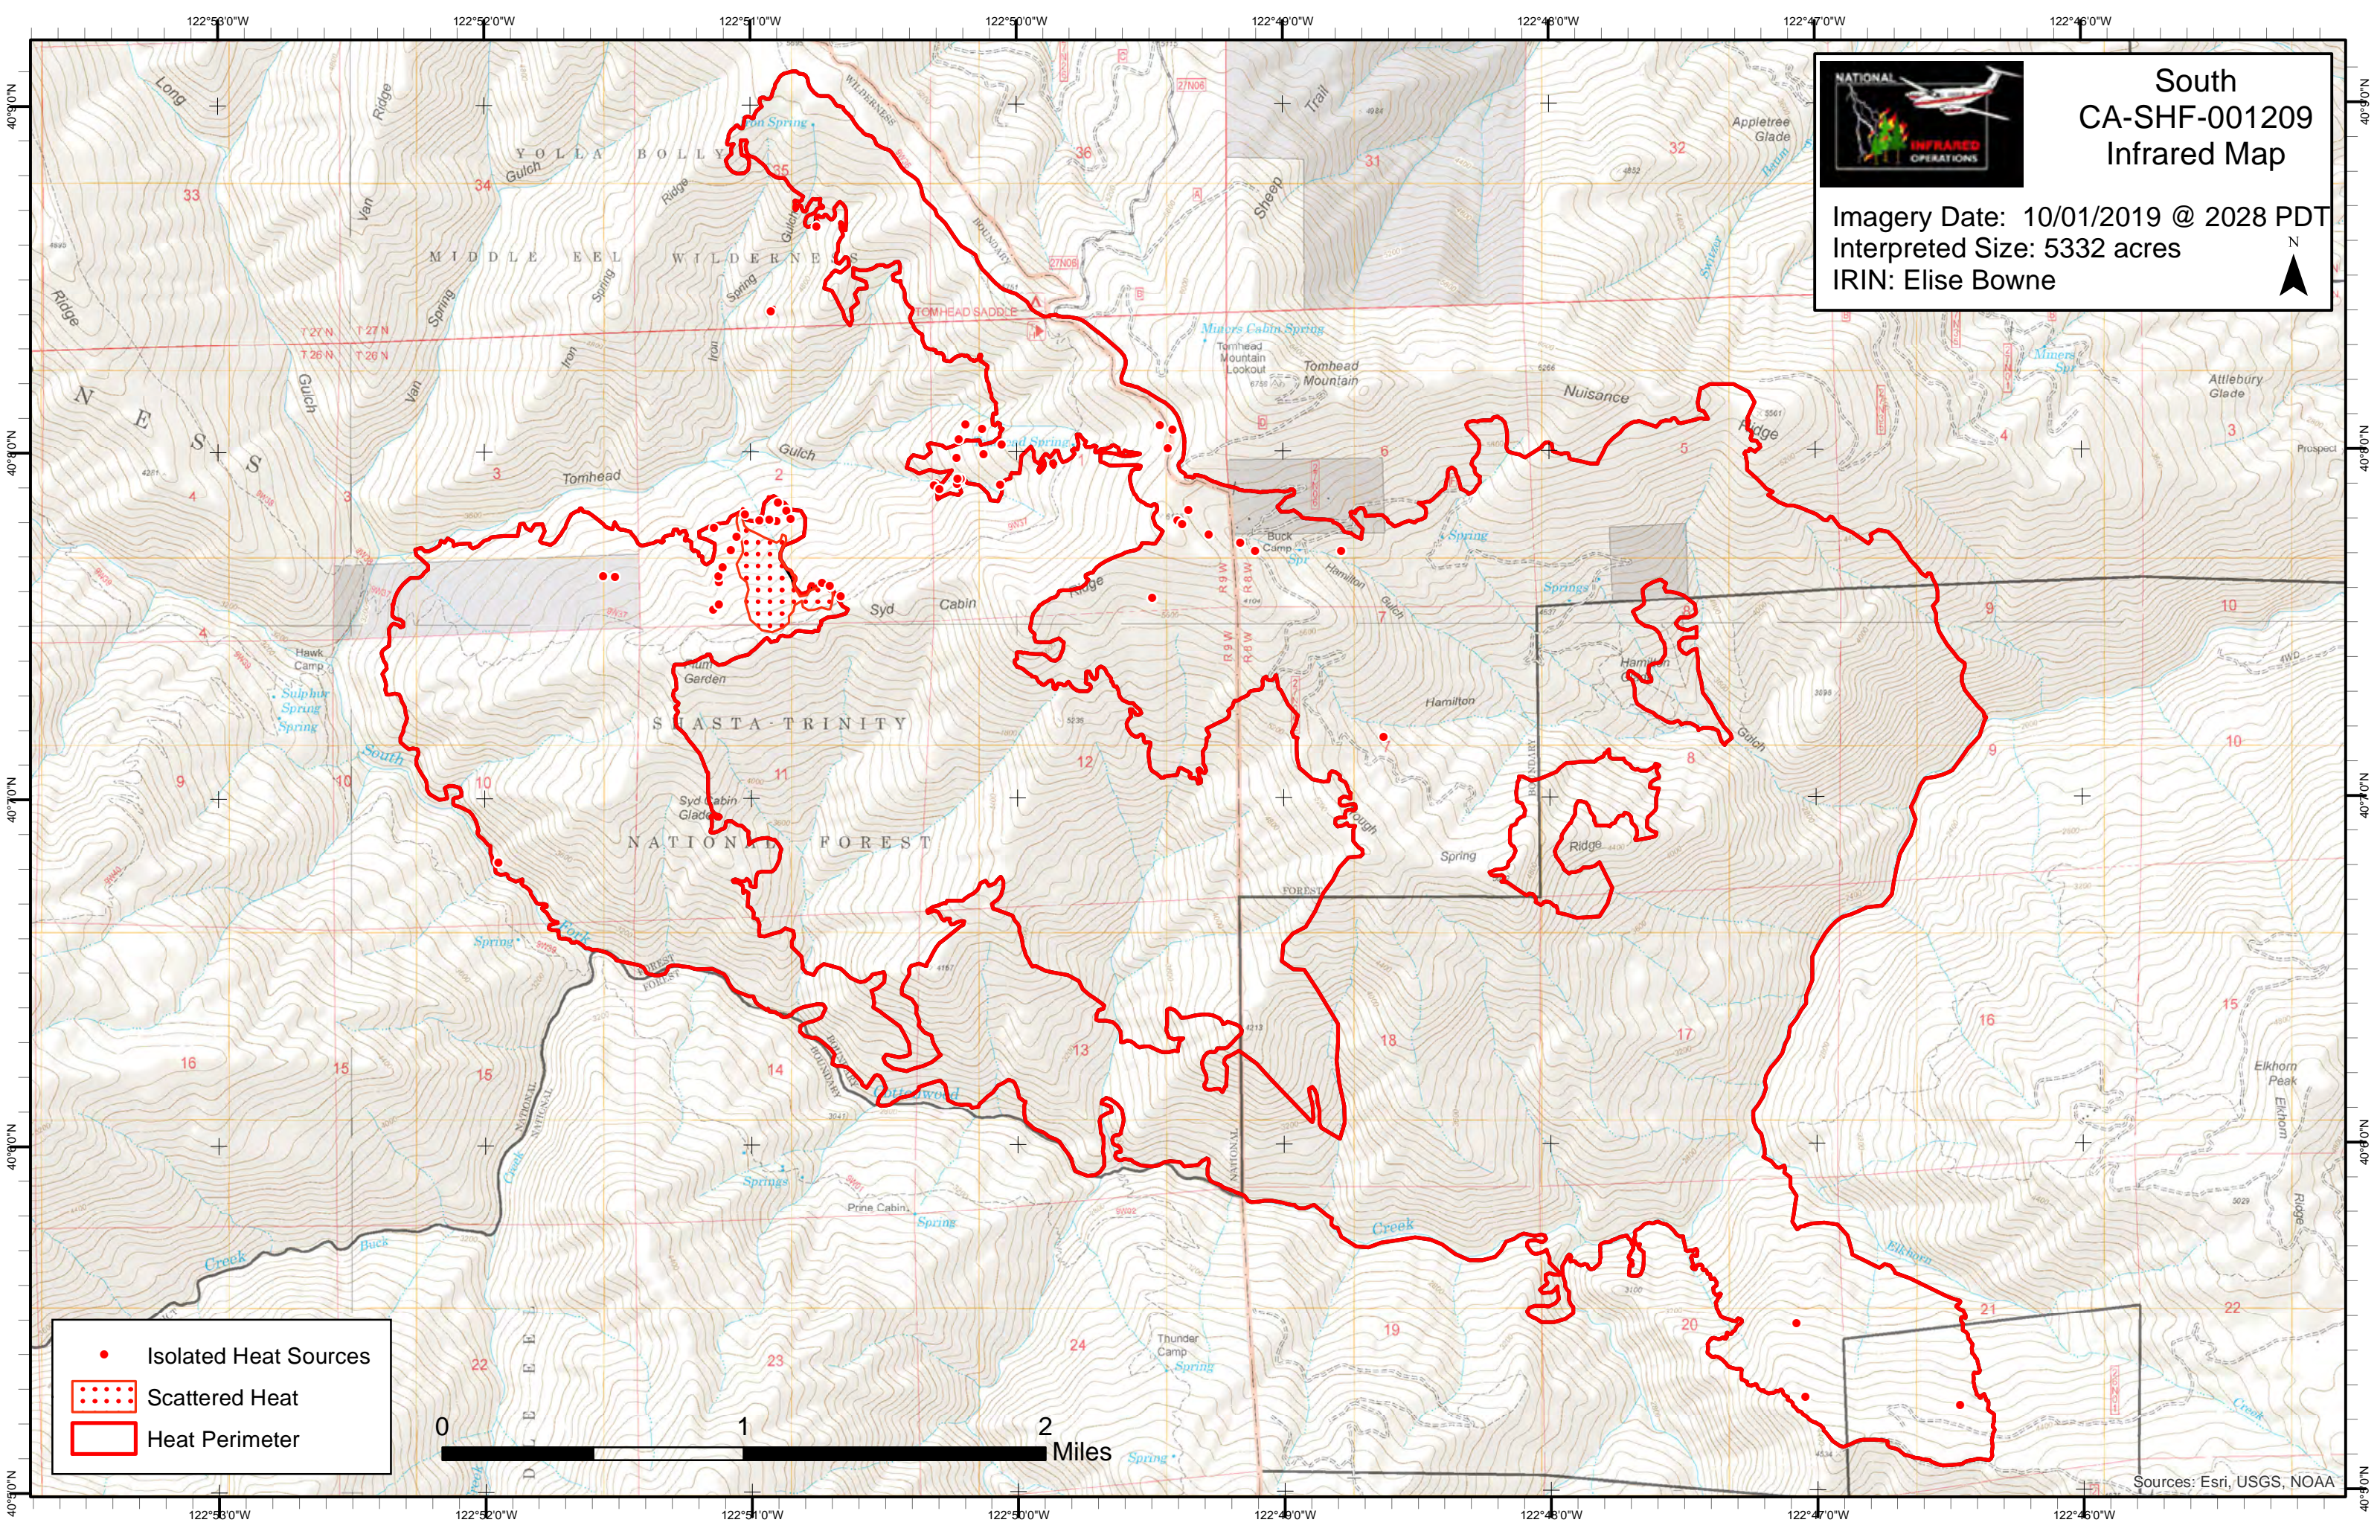

South CA-SHF-001209 Infrared Map

Imagery Date: 10/01/2019 @ 2028 PDT
Interpreted Size: 5332 acres
IRIN: Elise Bowne

- Isolated Heat Sources
- Scattered Heat
- ▭ Heat Perimeter